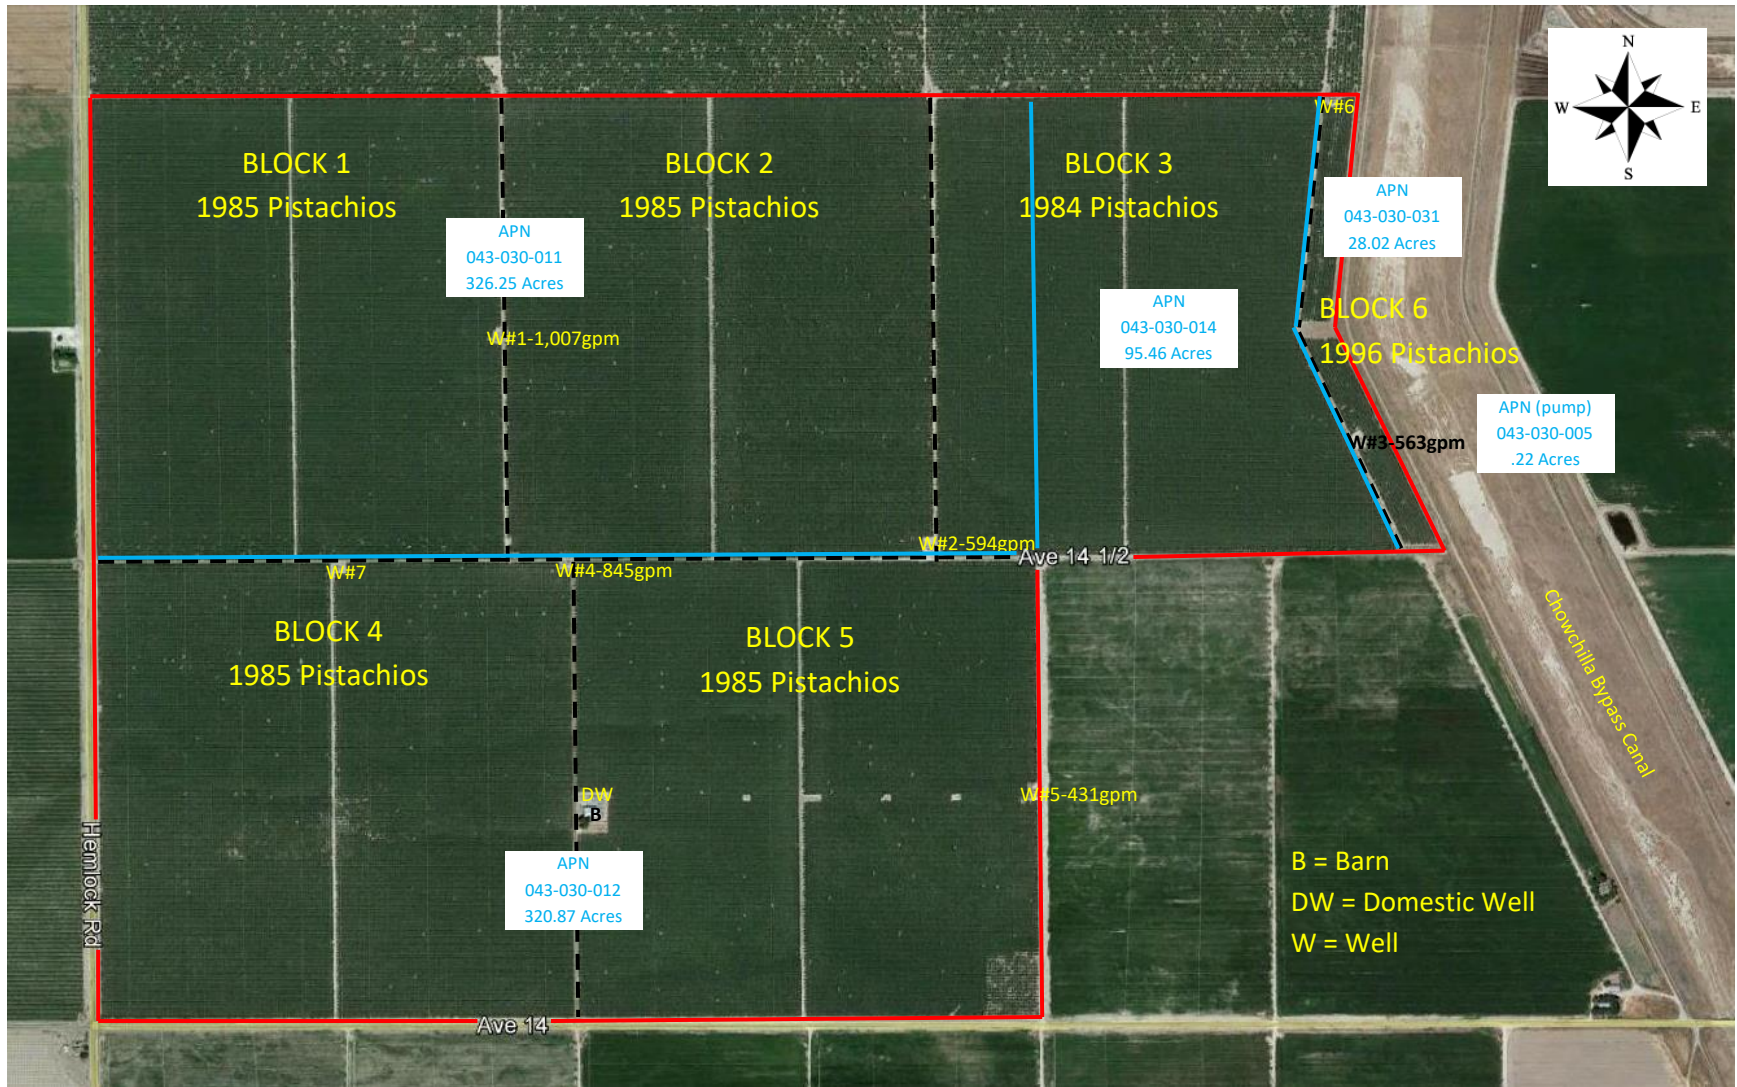

**GP0003 MADERA 23 (4 Ranches)**  
MADERA COUNTY  
2,435.89 GROSS ACRES / 2,356.06 NET ACRES  
**Ranch 2 (Pistachios)**  
735.78 Net Acres

**GP0003 MADERA 23 (4 Ranches)**  
MADERA COUNTY  
2,435.89 GROSS ACRES / 2,356.06 NET ACRES  
**Ranch 2A (Almonds)**  
401.48 Net Acres