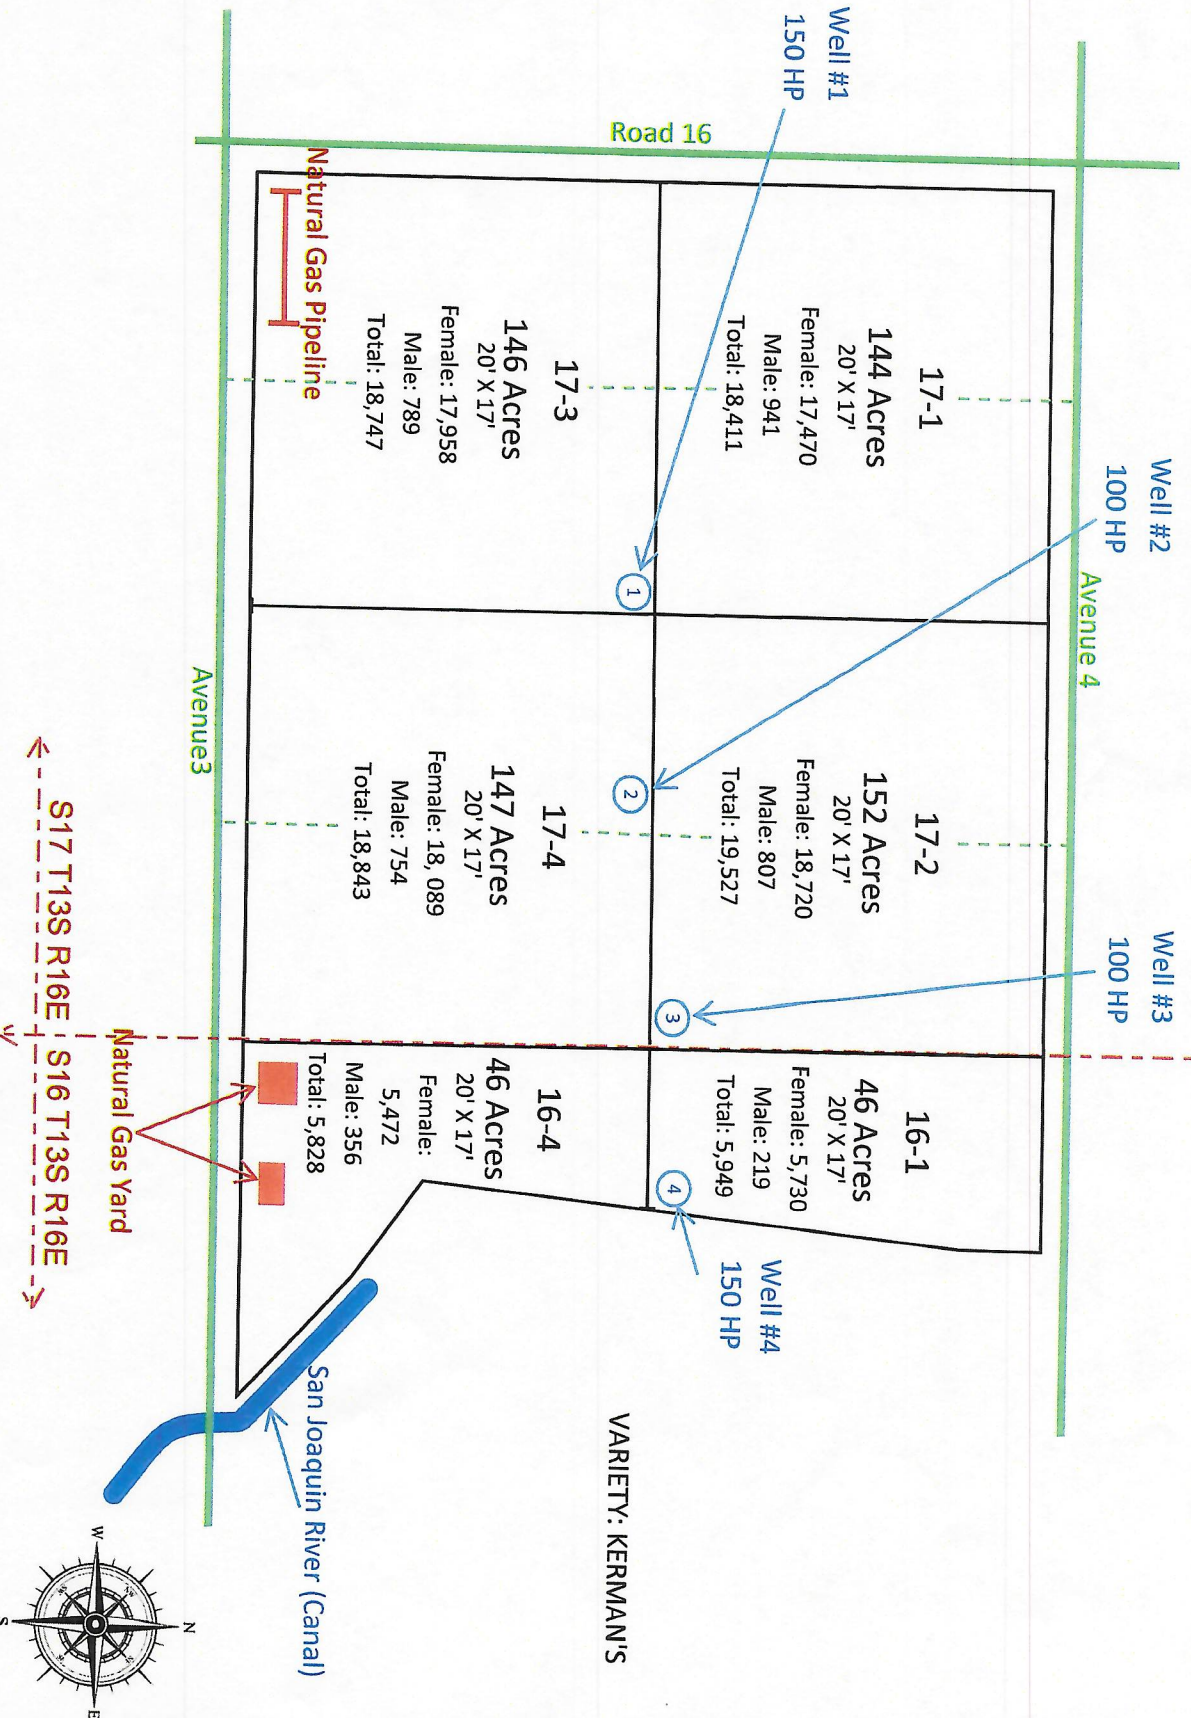

Riverside Orchards LLC

VARIETY: KERMAN'S

<p>O'Neill Agri-Management</p> 	<p>Field Address: 4142 Road 16 Madera, CA 93637</p>	<p>Billing Address: 13991 Ave. 7 Madera, CA 93637</p>	<p>Pistachio : Kerman Male Trees 3,866 Female Trees 83,439 Total Trees 87,305</p>	<p>680 Tree Acres 4 Road Acres 684 Property Acres Planted 2006</p>	<p>March 21, 2023</p>
--	---	---	---	--	-----------------------