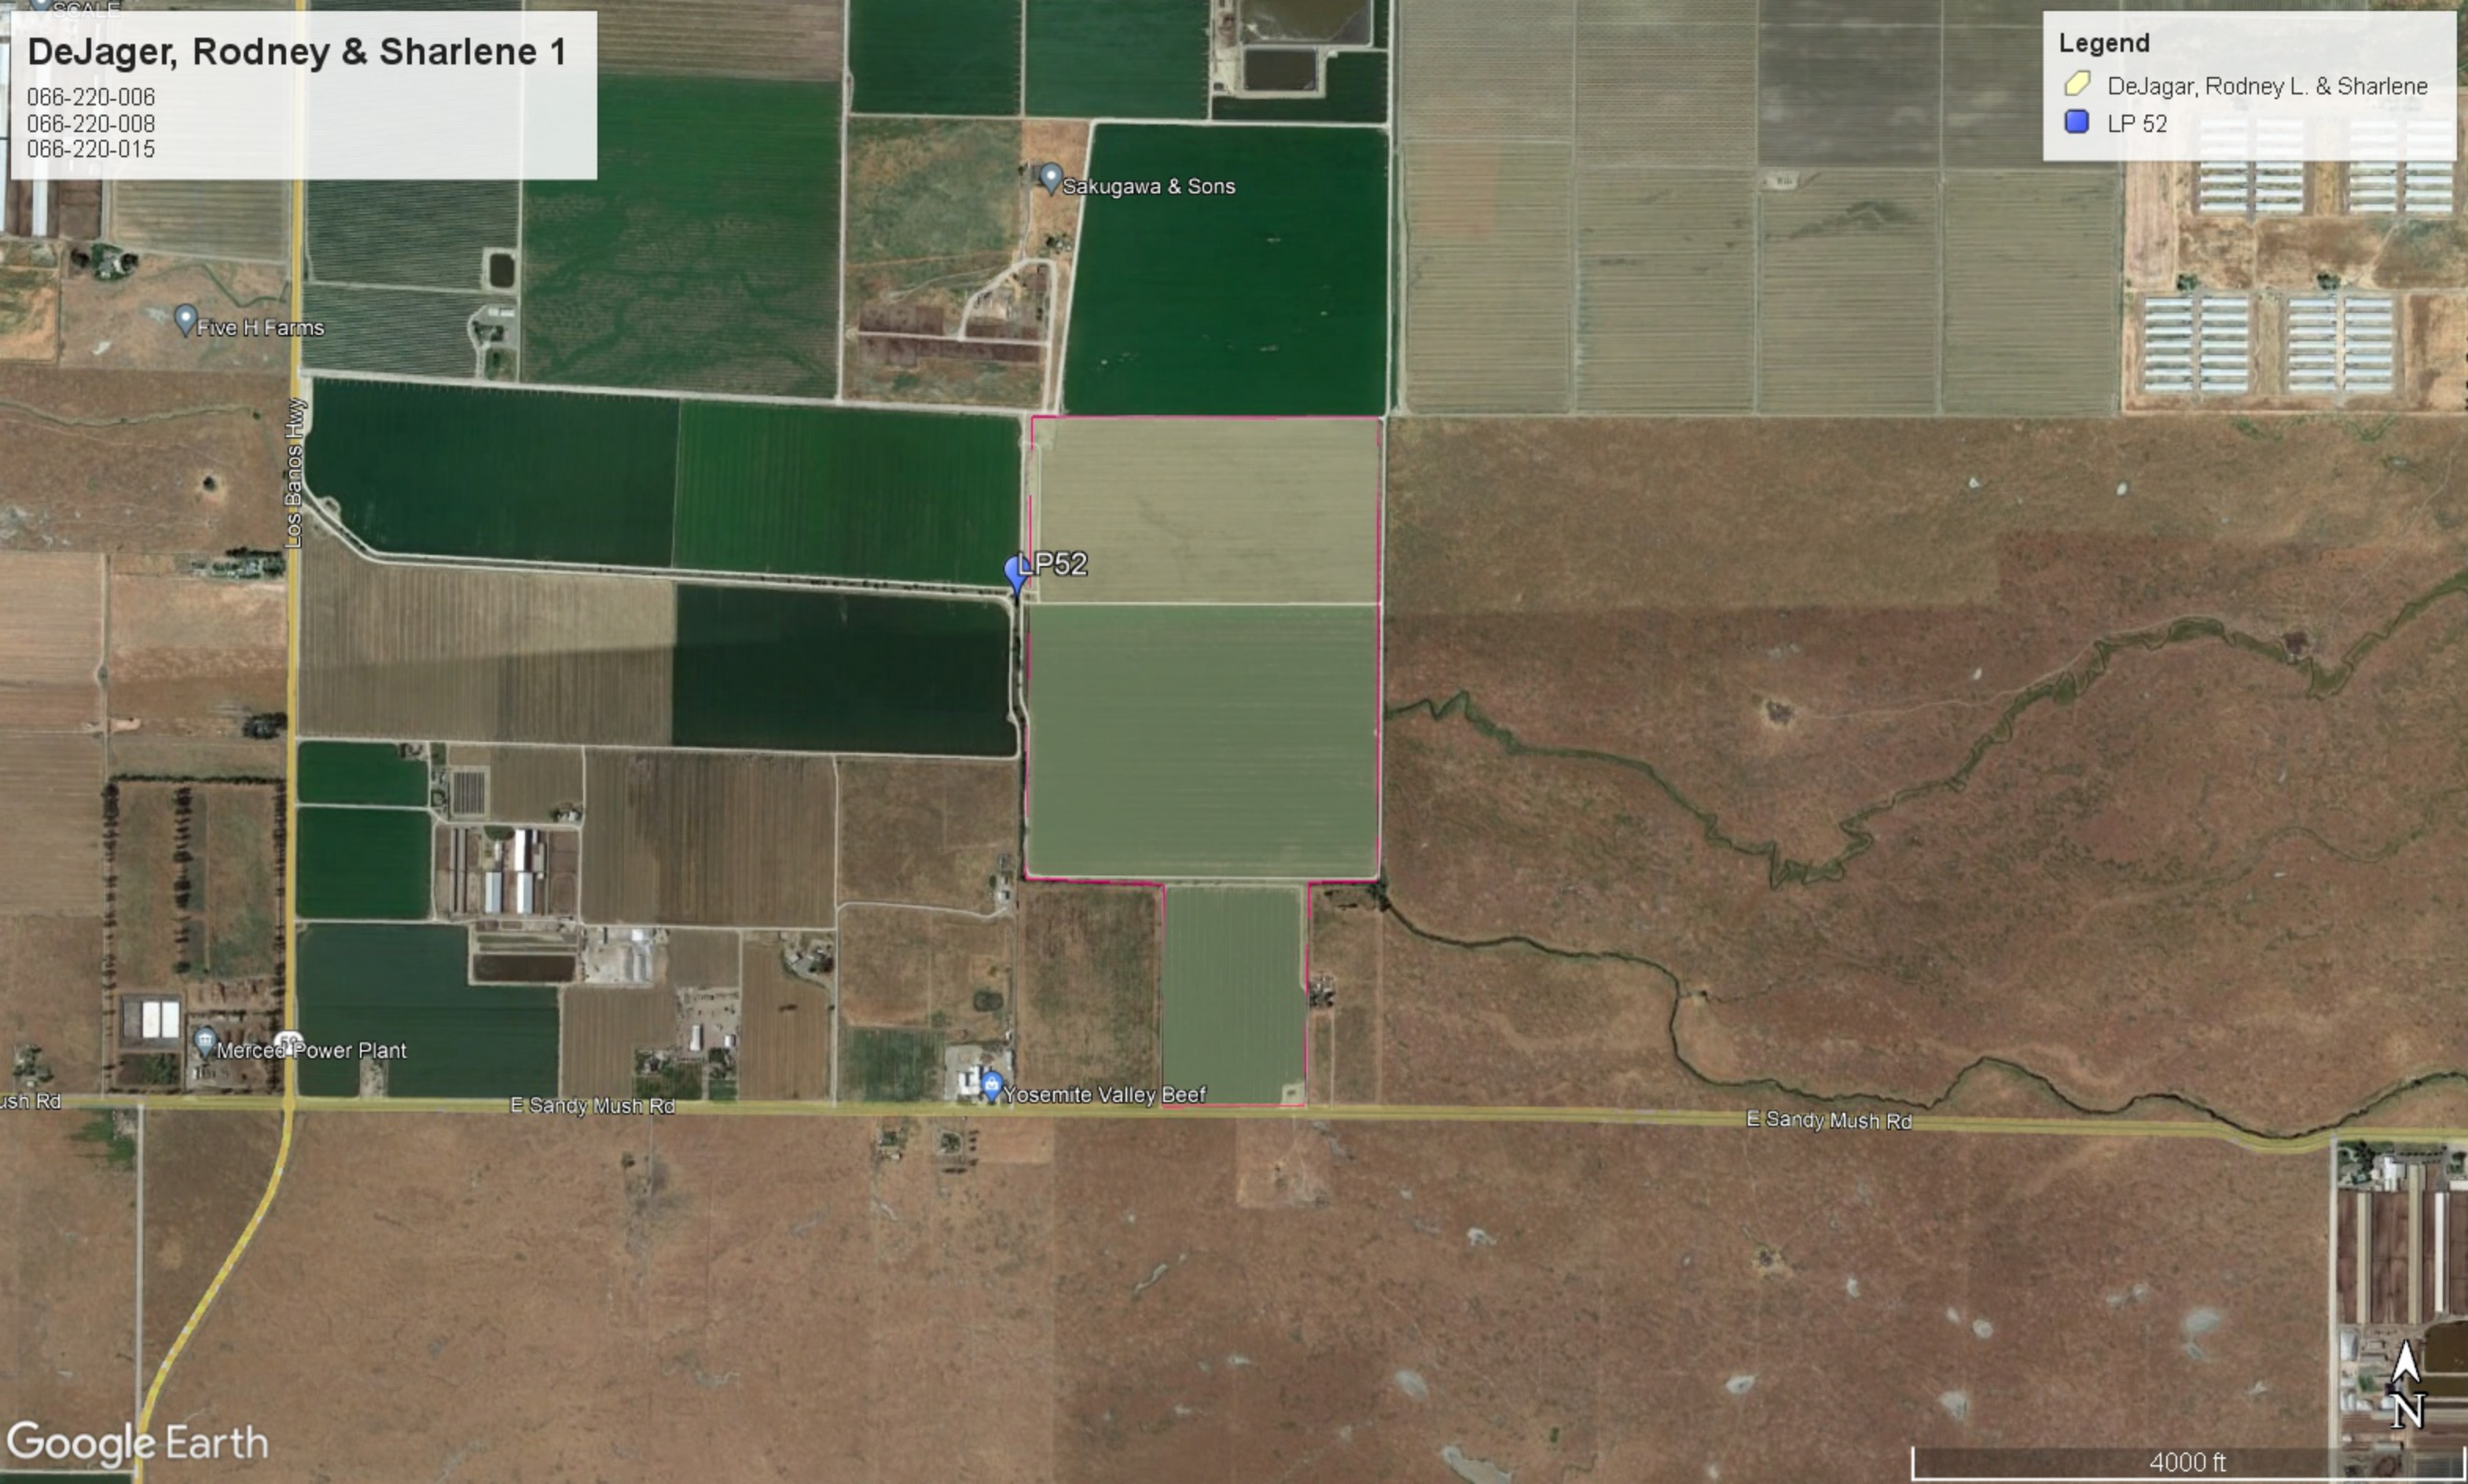

SCALE

DeJager, Rodney & Sharlene 1

066-220-006
066-220-008
066-220-015

Legend

-  DeJager, Rodney L. & Sharlene
-  LP 52

Five H Farms

Sakugawa & Sons

LP52

Merced Power Plant

Yosemite Valley Beef

Los Banos Hwy

E Sandy Mush Rd

E Sandy Mush Rd