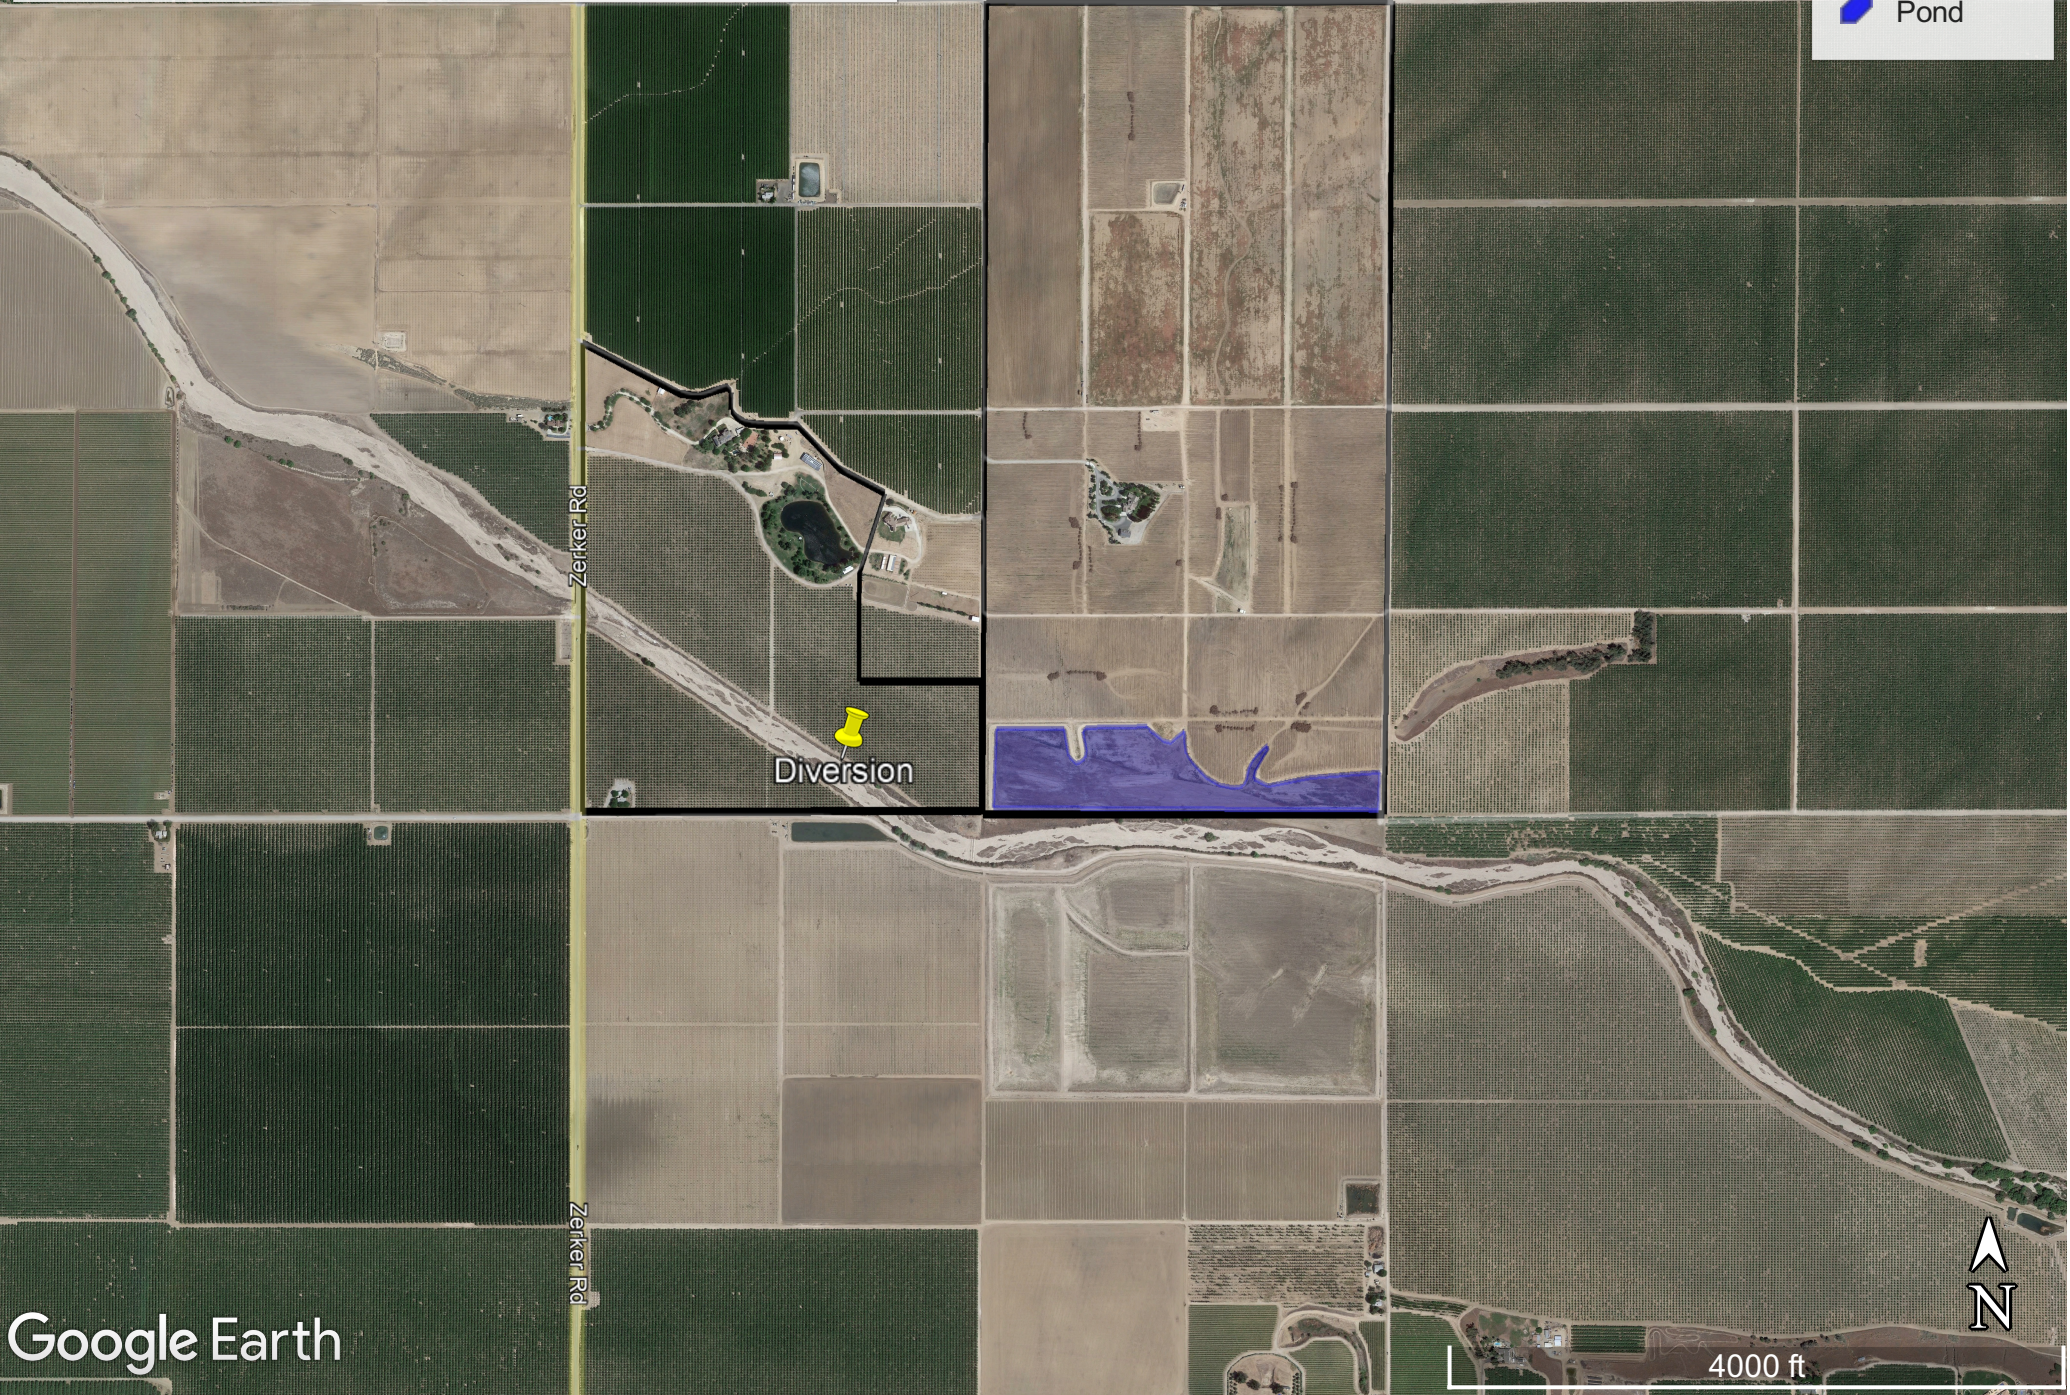

# Poso Creek Flood Control Diversion

Malakan Investments LLC

## Legend

-  Diversion
-  Parcel
-  Pond

Google Earth

4000 ft