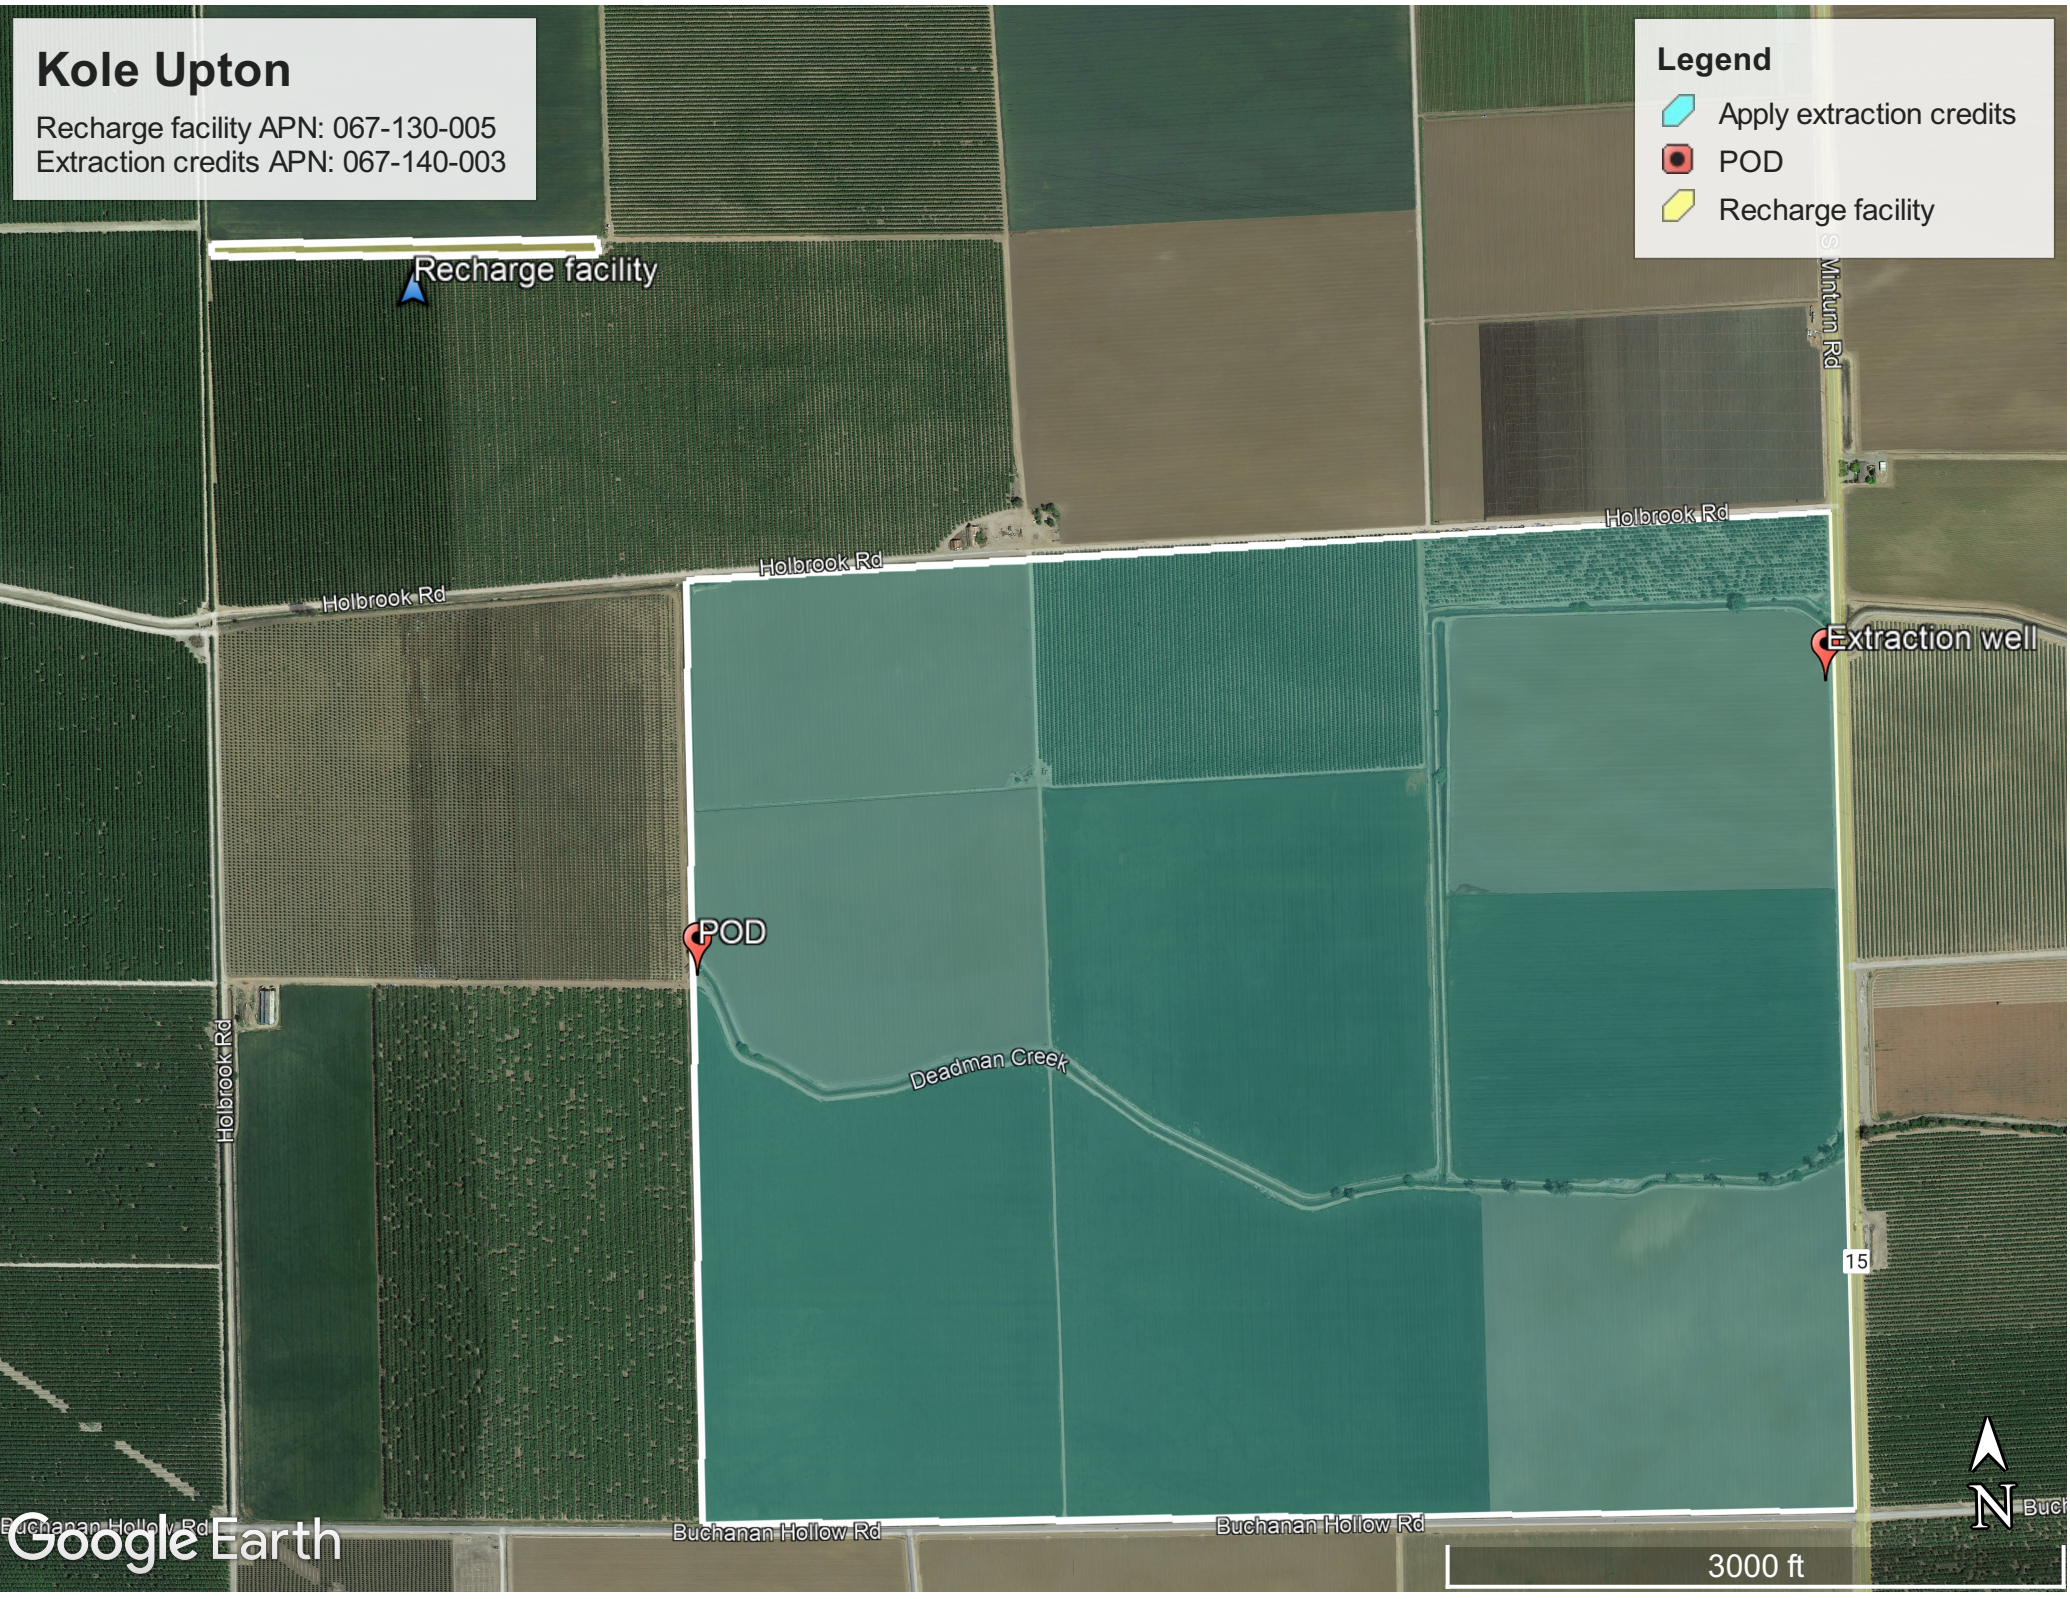

Kole Upton

Recharge facility APN: 067-130-005
Extraction credits APN: 067-140-003

Legend

-  Apply extraction credits
-  POD
-  Recharge facility

Recharge facility

Holbrook Rd

Holbrook Rd

Holbrook Rd

S Minton Rd

Extraction well

POD

Deadman Creek

15

Buchanan Hollow Rd

Buchanan Hollow Rd

3000 ft