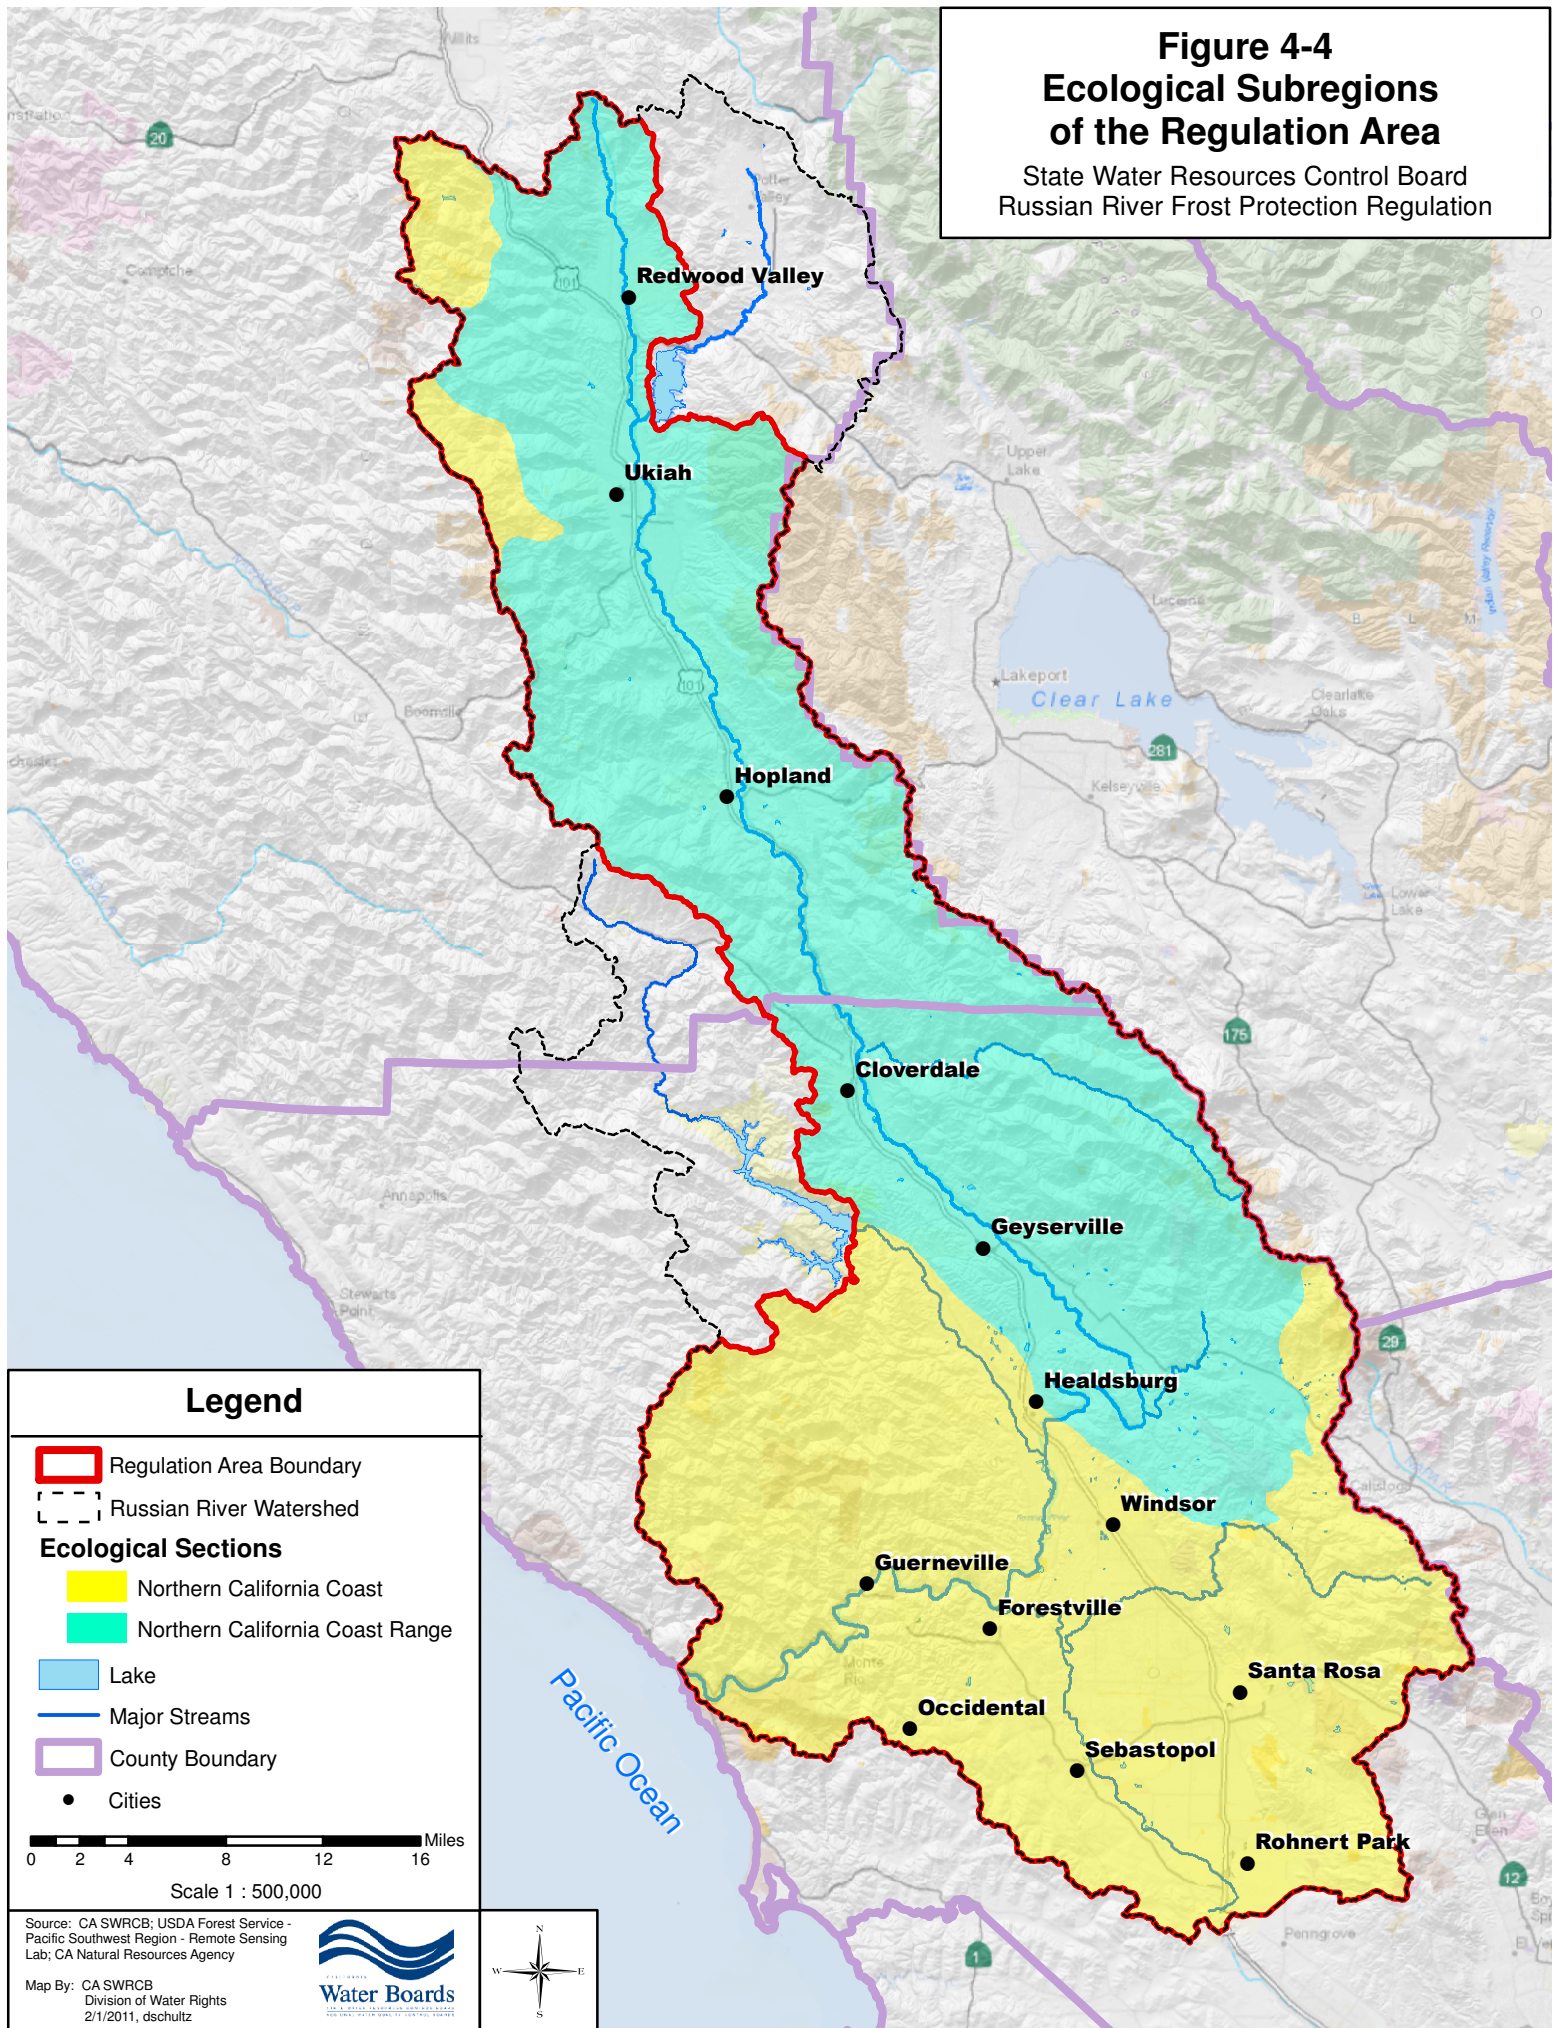

Figure 4-4 Ecological Subregions of the Regulation Area

State Water Resources Control Board
Russian River Frost Protection Regulation

Legend

- Regulation Area Boundary
- Russian River Watershed
- Ecological Sections**
- Northern California Coast
- Northern California Coast Range
- Lake
- Major Streams
- County Boundary
- Cities

0 2 4 8 12 16 Miles
Scale 1 : 500,000

Source: CA SWRCB; USDA Forest Service - Pacific Southwest Region - Remote Sensing Lab; CA Natural Resources Agency

Map By: CA SWRCB
Division of Water Rights
2/1/2011, dschultz