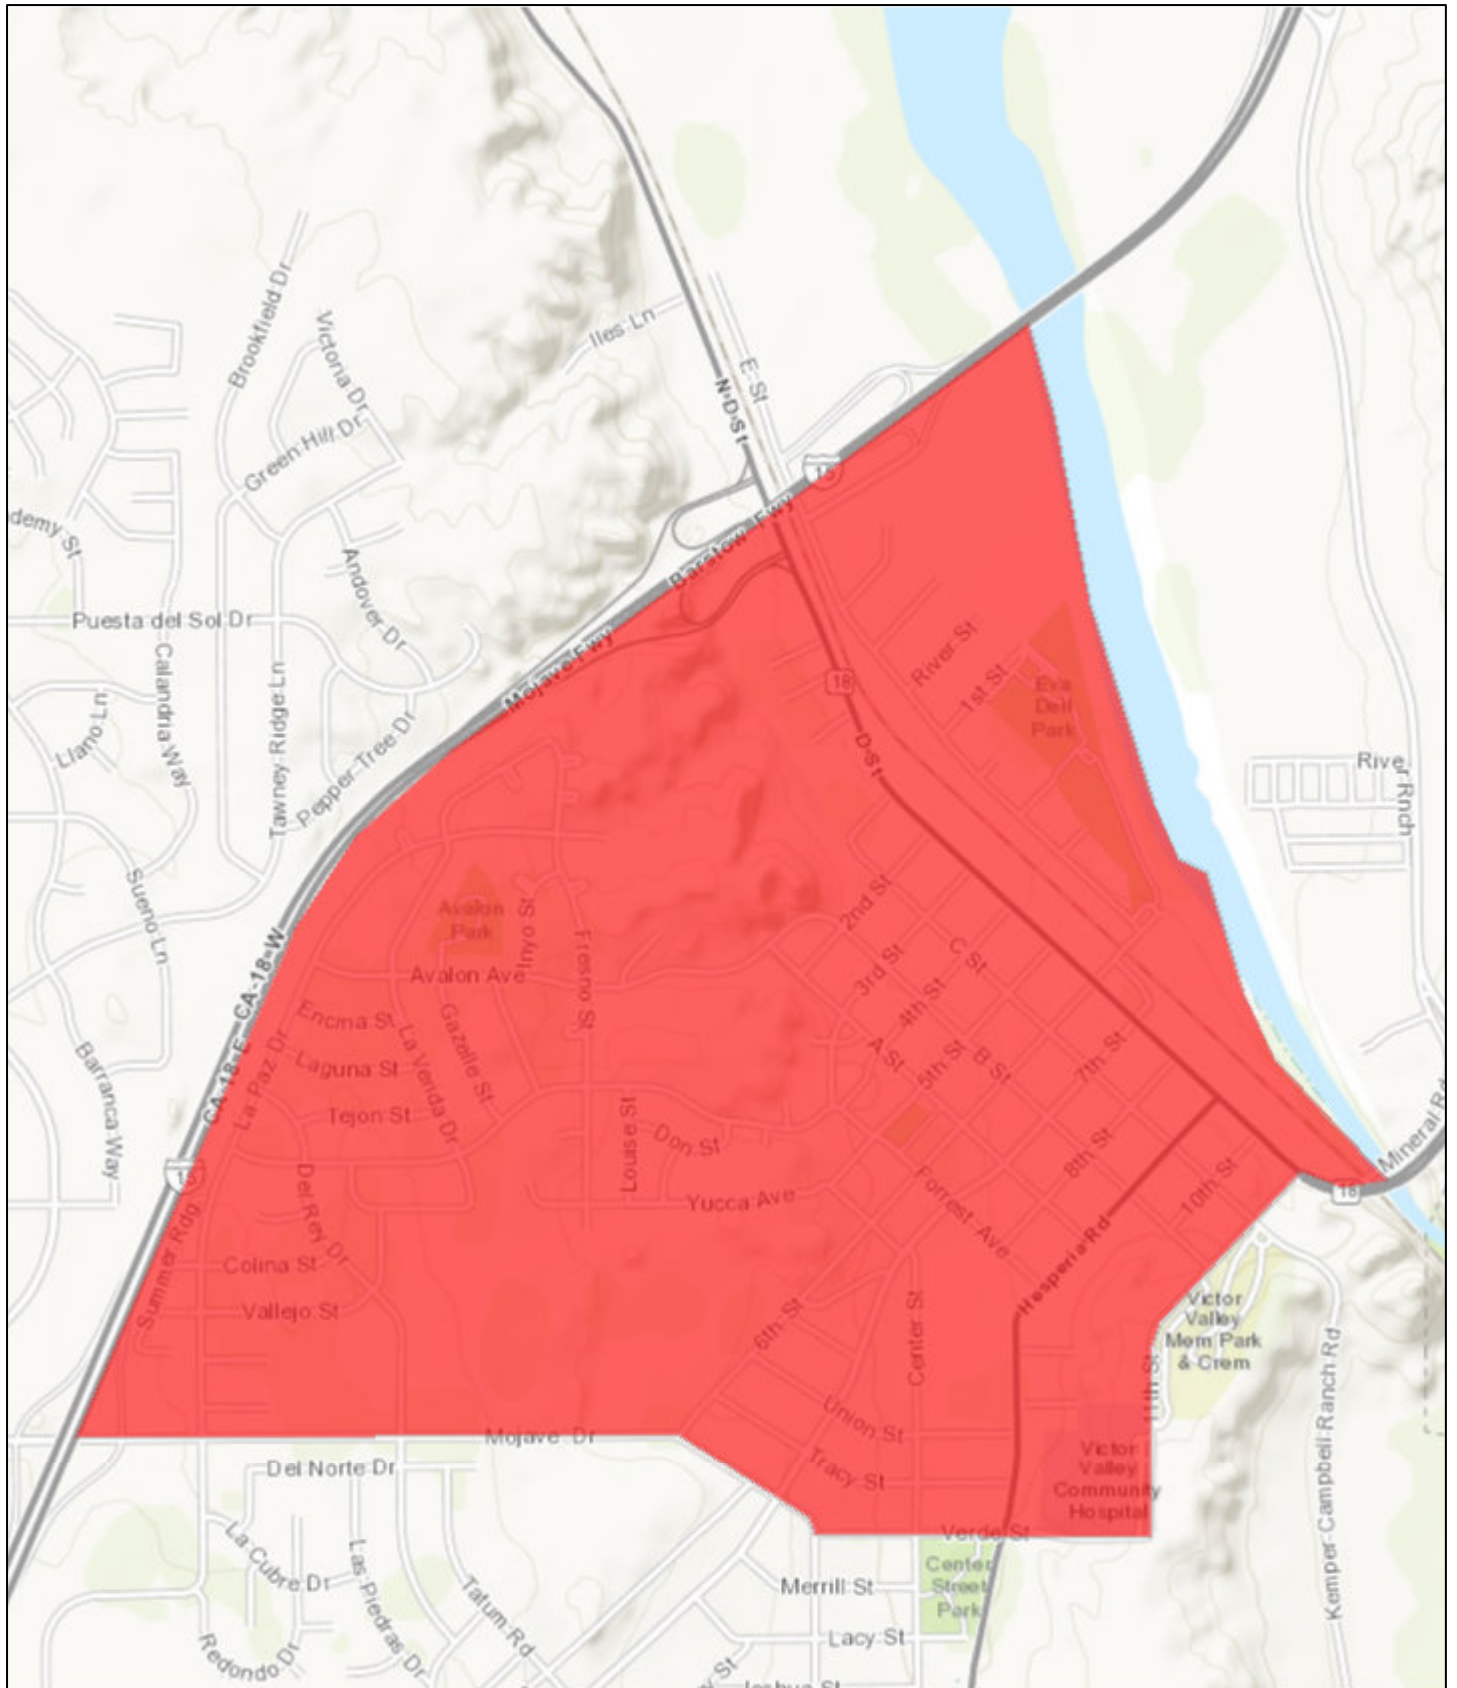

Old Town Disadvantaged Community Area

May 19, 2017

SB 535 Disadvantaged Communities

Override 1

Sources: Esri, HERE, DeLorme, Intermap, increment P Corp., GEBCO, USGS, FAO, NPS, NRCAN, GeoBase, IGN, Kadaster NL, Ordnance Survey, Esri Japan, METI, Esri China (Hong Kong), swisstopo, MapmyIndia, © OpenStreetMap contributors, and the GIS User Community