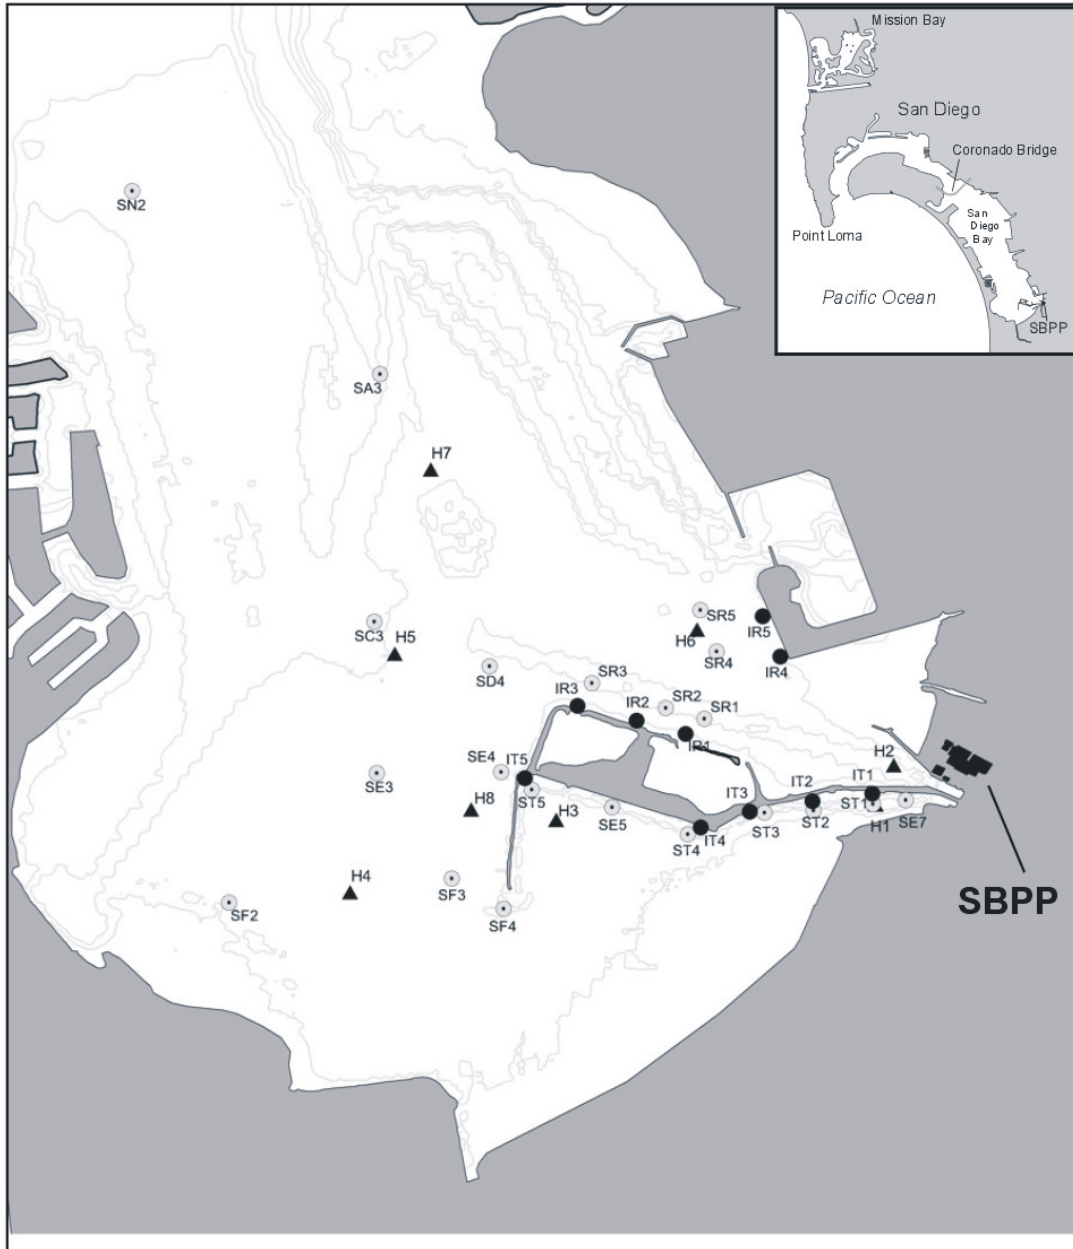

**Item 7, Attachment 1** South Bay Power Plant location map.

Source: Duke Energy South Bay Power Plant SBPP Cooling Water System, Effects on San Diego Bay. VOLUME I: Compliance with Section 316(a) of the Clean Water Act for the South Bay Power Plant, Tenora Environmental and Merkel and Associates, August 12, 2004.