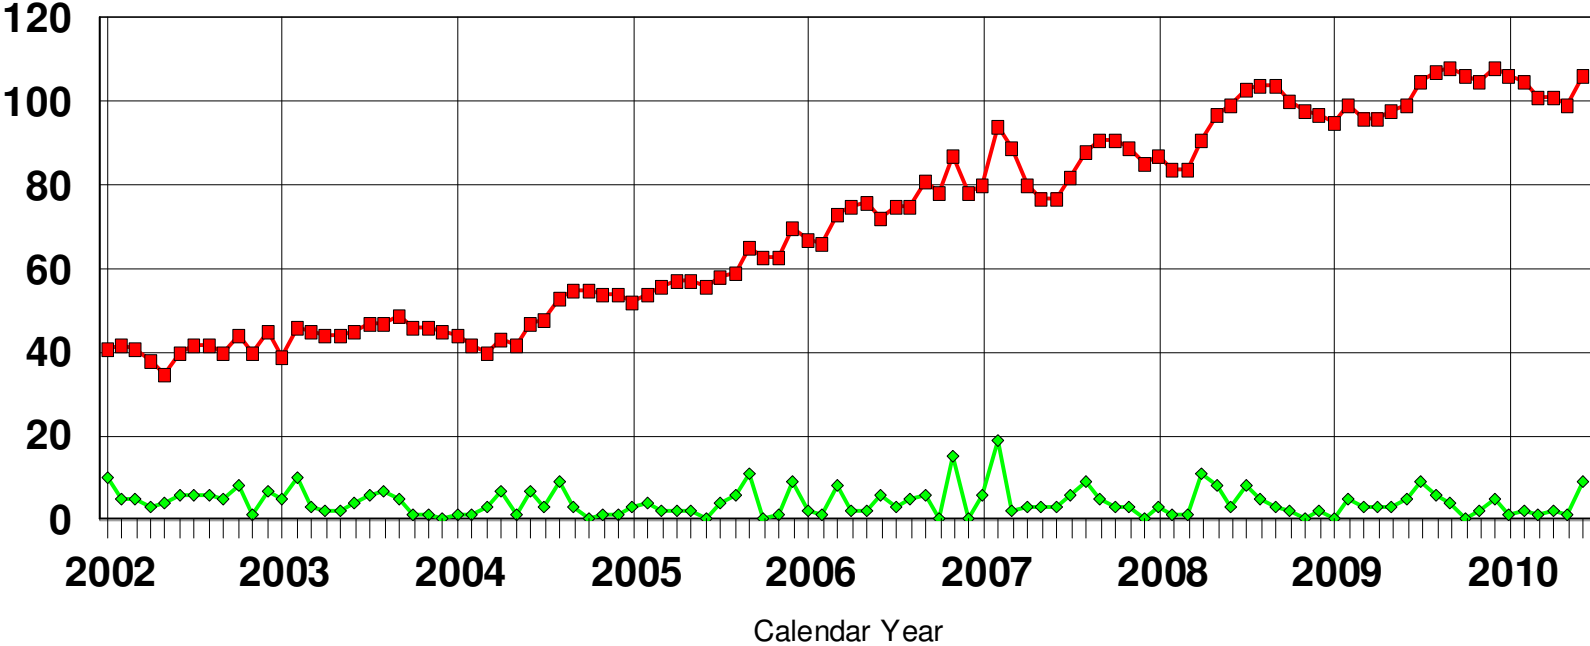

Complaint Unit Activity Report

June 2010

—■— Active Complaints —◆— Complaints Received