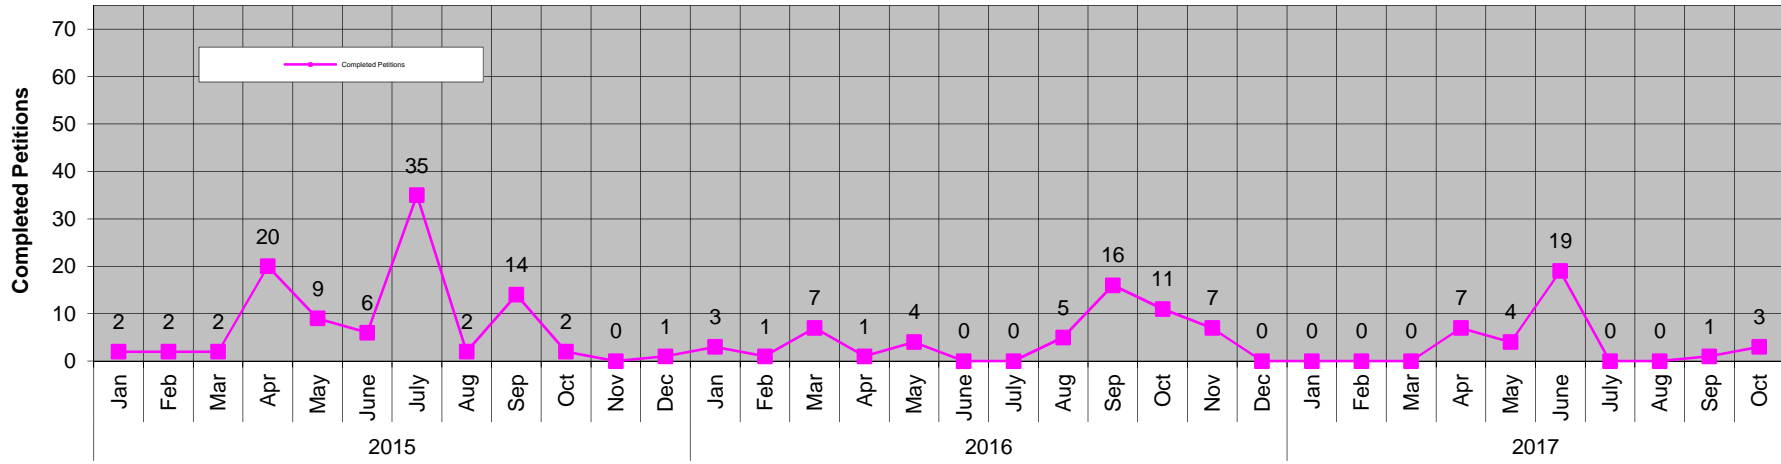

Petitions Completed Monthly

Petition Workload

*Graph as of Sept 12, 2017 was adjusted to reflect actual pending petitions in eWRIMS.