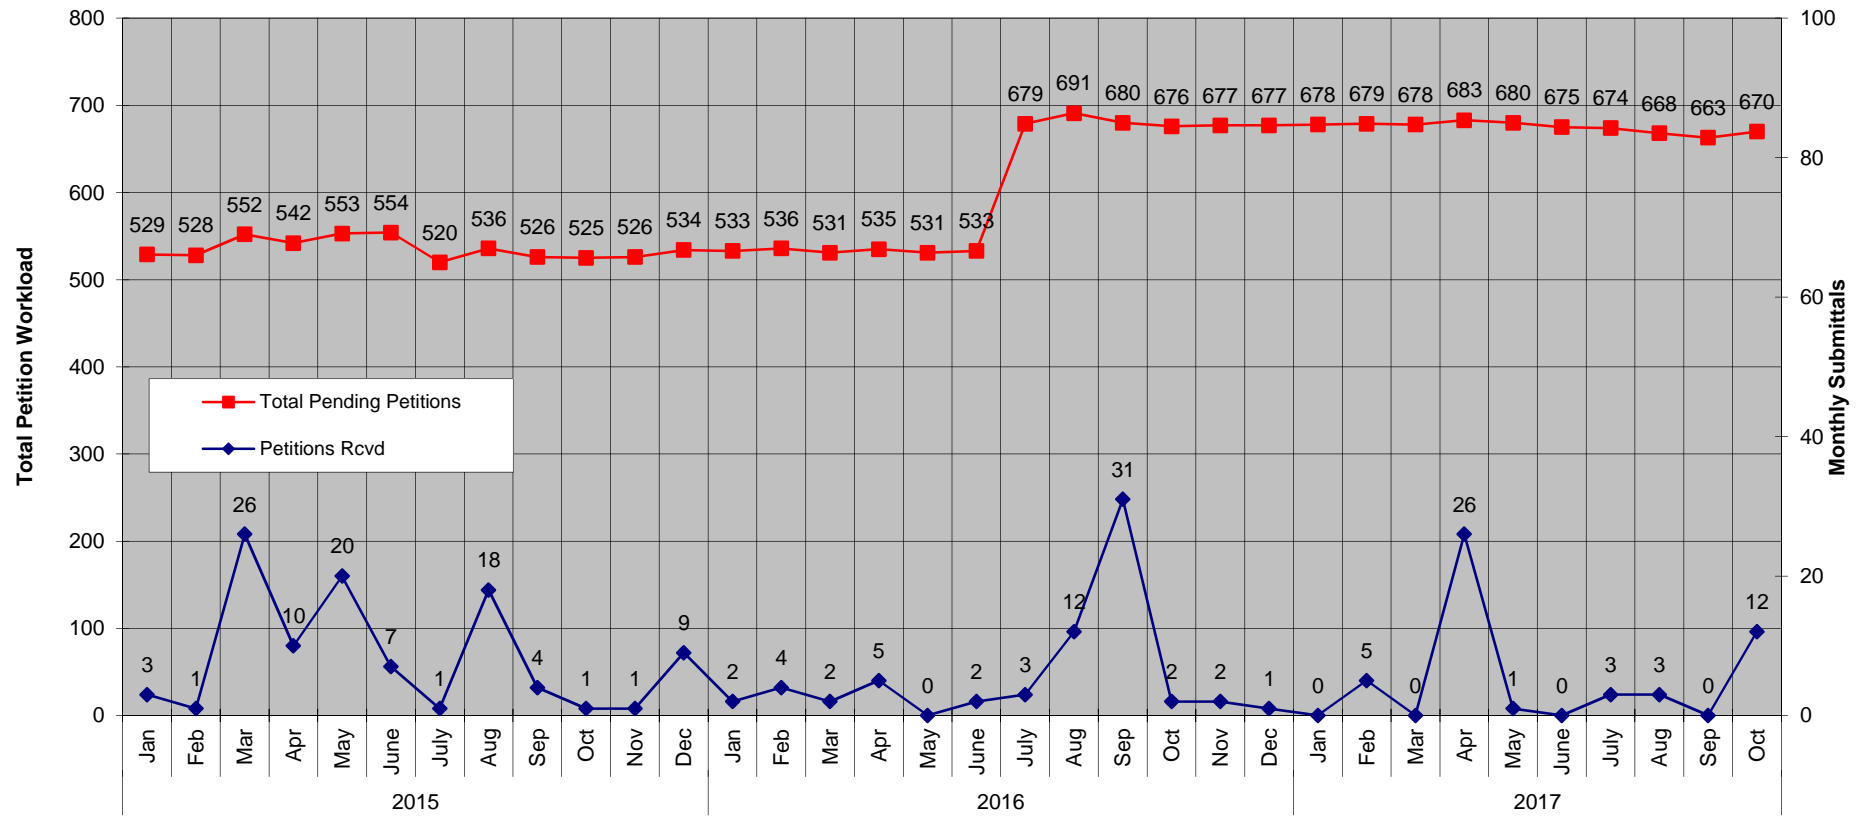

Petitions Completed Monthly

Petition Workload

*Graph as of Sept 12, 2017 was adjusted to reflect actual pending petitions in eWRIMS.