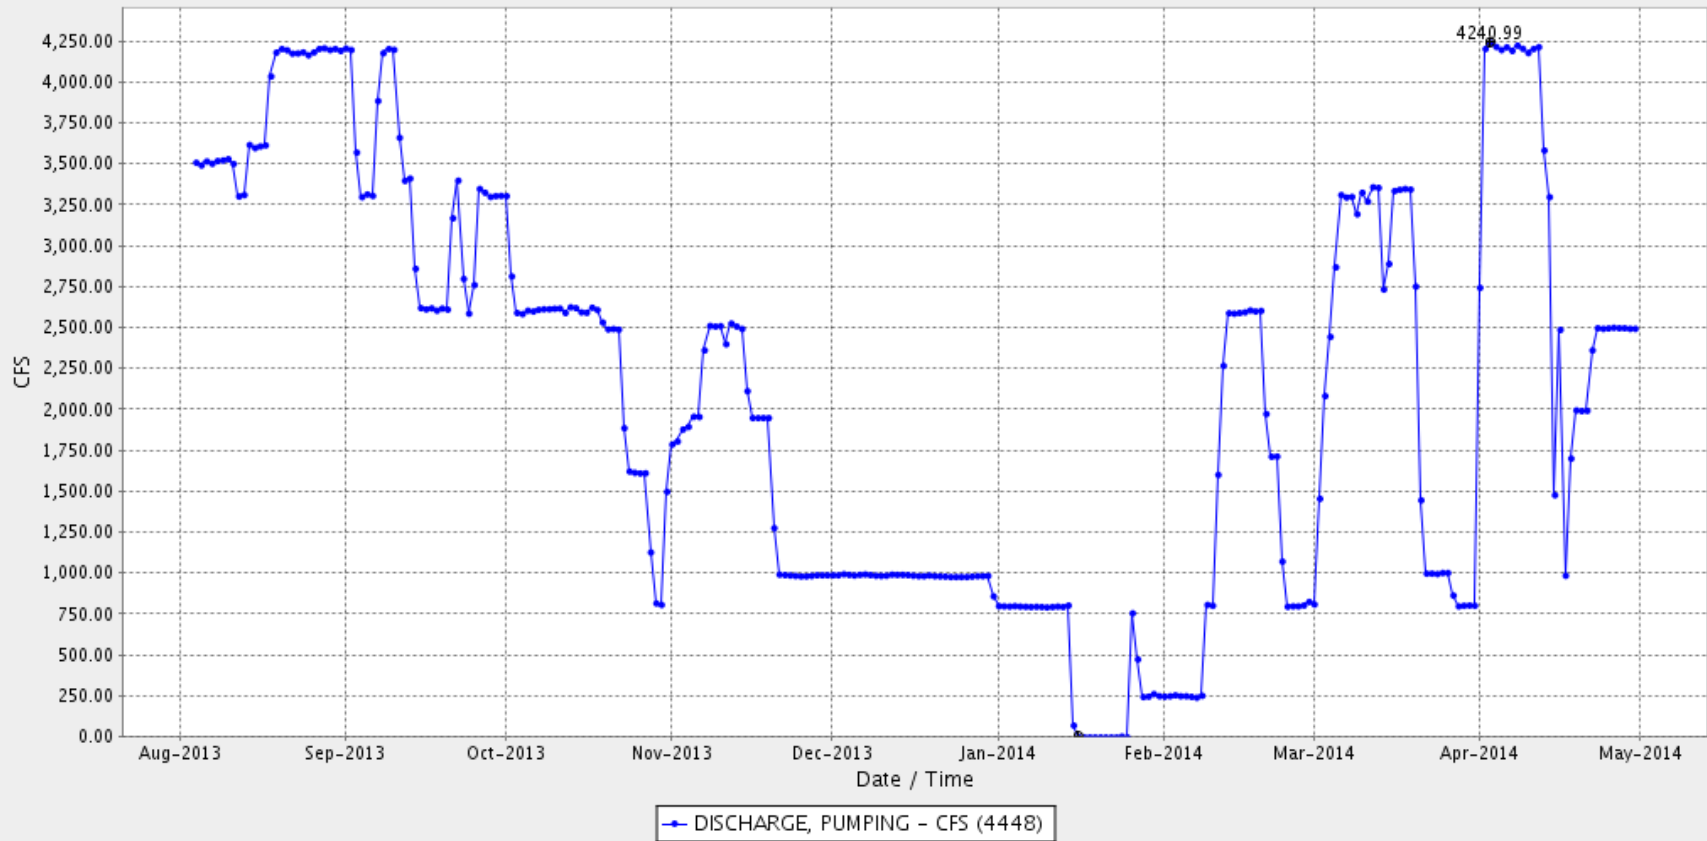

TRACY PUMPING PLANT (TRP)

Date from 08/03/2013 11:58 through 04/30/2014 11:58 Duration : 270 days

Max of period : (04/03/2014 00:00, 4240.99) Min of period: (01/16/2014 00:00, 0.0)

Source: cdec.water.ca.gov TRP

TRACY PUMPING PLANT (TRP)

Date from 04/04/2014 11:58 through 12/30/2014 11:58 Duration : 270 days

Max of period : (04/08/2014 00:00, 4225.37) Min of period: (06/08/2014 00:00, 0.0)

Source: cdec.water.ca.gov TRP