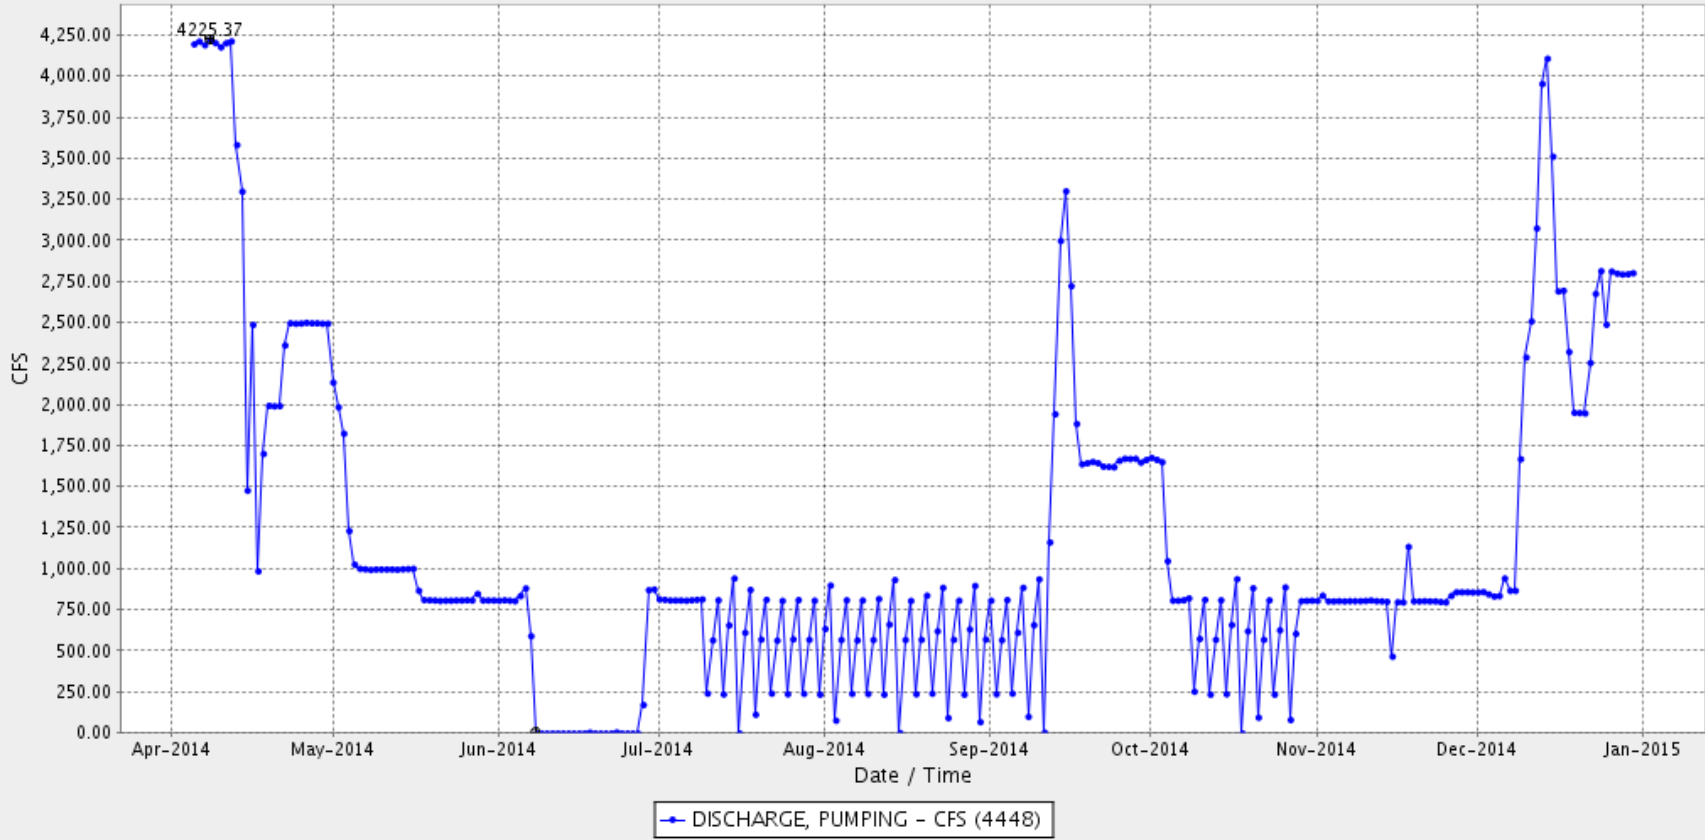

TRACY PUMPING PLANT (TRP)

Date from 08/03/2013 11:58 through 04/30/2014 11:58 Duration : 270 days

Max of period : (04/03/2014 00:00, 4240.99) Min of period: (01/16/2014 00:00, 0.0)

Source: cdec.water.ca.gov TRP

TRACY PUMPING PLANT (TRP)

Date from 04/04/2014 11:58 through 12/30/2014 11:58 Duration : 270 days

Max of period : (04/08/2014 00:00, 4225.37) Min of period: (06/08/2014 00:00, 0.0)

Source: cdec.water.ca.gov TRP