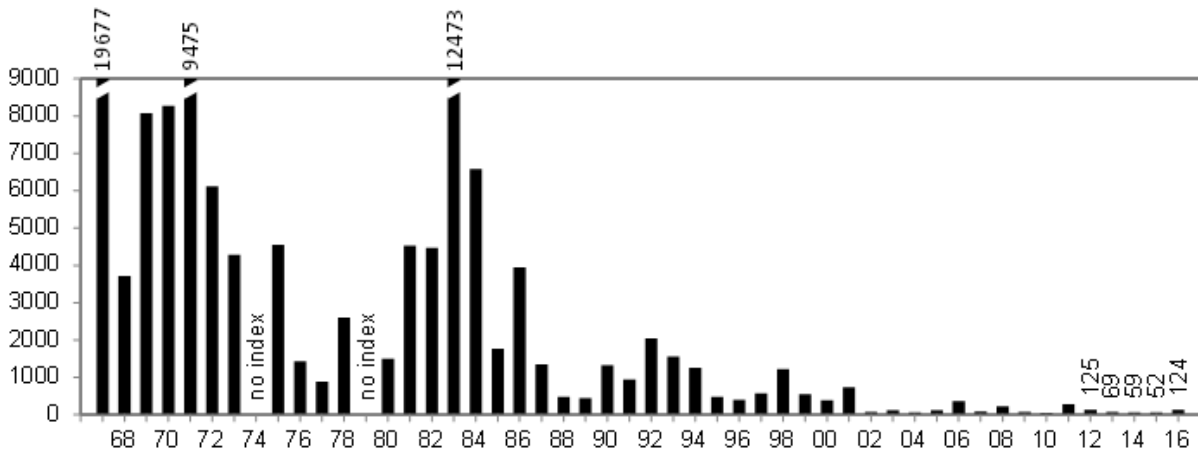

FMWT Delta Smelt annual abundance indices (all ages), 1967-2016

FMWT Longfin Smelt annual abundance indices (all ages), 1967-2016

FMWT Age-0 Striped Bass annual abundance indices, 1967-2016

FMWT Threadfin Shad annual abundance indices (all ages), 1967-2016

FMWT Splittail annual abundance indices (all ages), 1967-2016

FMWT American Shad annual abundance indices (all ages), 1967-2016