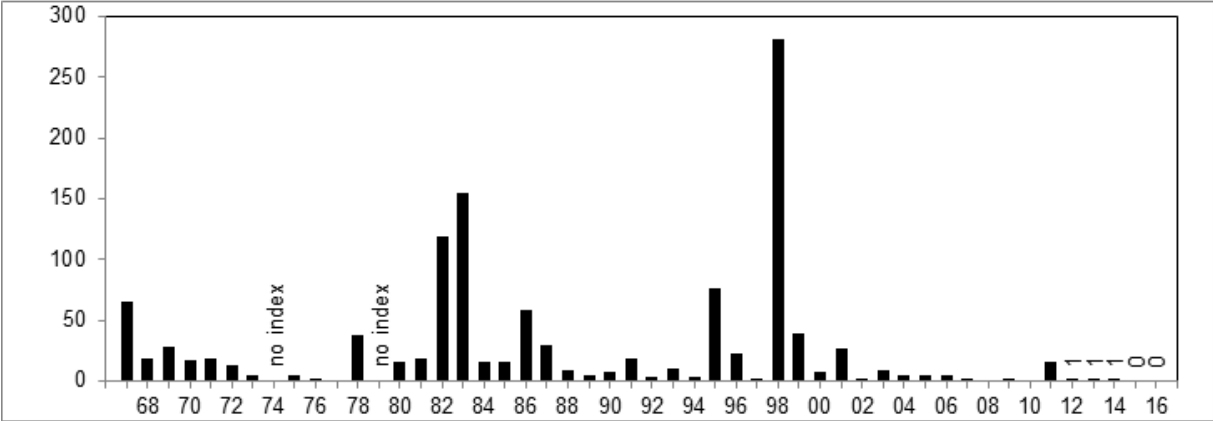

FMWT Delta Smelt annual abundance indices (all ages), 1967-2016

FMWT Longfin Smelt annual abundance indices (all ages), 1967-2016

FMWT Age-0 Striped Bass annual abundance indices, 1967-2016

FMWT Threadfin Shad annual abundance indices (all ages), 1967-2016

FMWT Splittail annual abundance indices (all ages), 1967-2016

FMWT American Shad annual abundance indices (all ages), 1967-2016