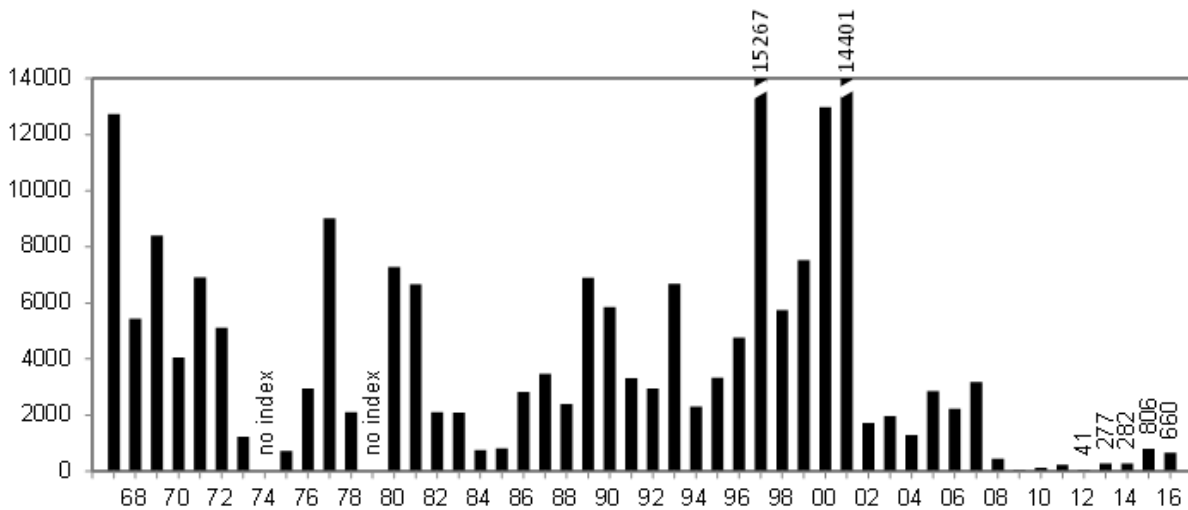

FMWT Delta Smelt annual abundance indices (all ages), 1967-2016

FMWT Longfin Smelt annual abundance indices (all ages), 1967-2016

FMWT Age-0 Striped Bass annual abundance indices, 1967-2016

FMWT Threadfin Shad annual abundance indices (all ages), 1967-2016

FMWT Splittail annual abundance indices (all ages), 1967-2016

FMWT American Shad annual abundance indices (all ages), 1967-2016