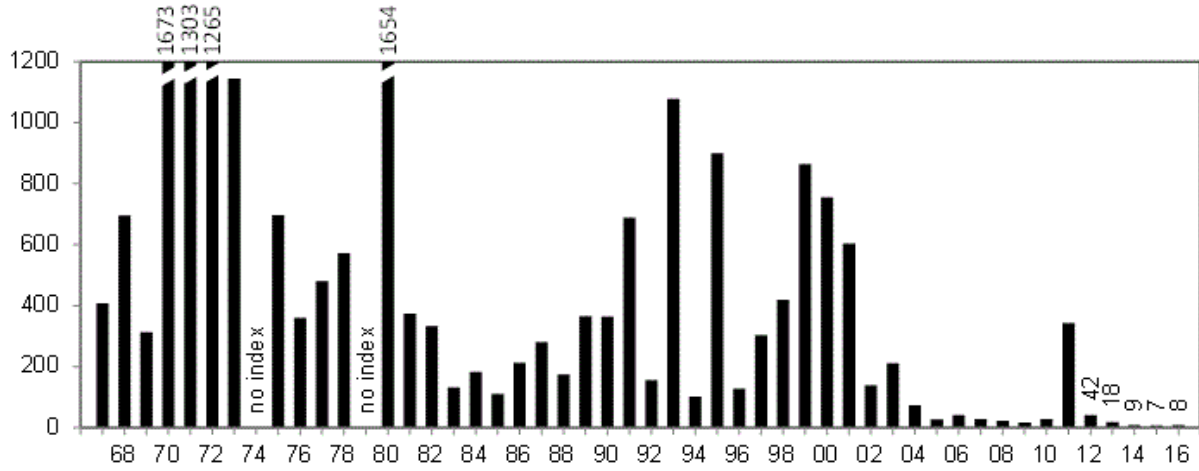

FMWT Delta Smelt annual abundance indices (all ages), 1967-2016

FMWT Longfin Smelt annual abundance indices (all ages), 1967-2016

FMWT Age-0 Striped Bass annual abundance indices, 1967-2016

FMWT Threadfin Shad annual abundance indices (all ages), 1967-2016

FMWT Splittail annual abundance indices (all ages), 1967-2016

FMWT American Shad annual abundance indices (all ages), 1967-2016