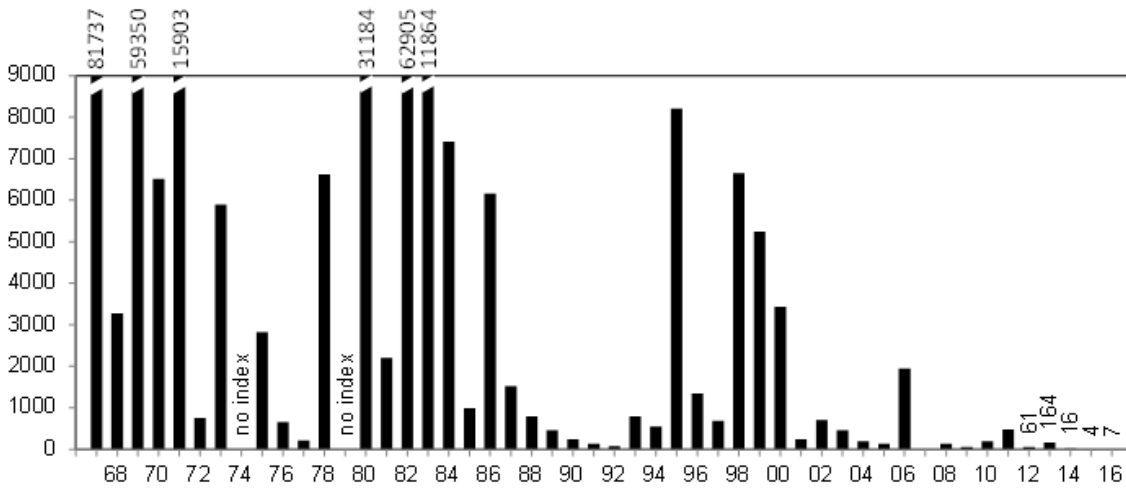

FMWT Delta Smelt annual abundance indices (all ages), 1967-2016

FMWT Longfin Smelt annual abundance indices (all ages), 1967-2016

FMWT Age-0 Striped Bass annual abundance indices, 1967-2016

FMWT Threadfin Shad annual abundance indices (all ages), 1967-2016

FMWT Splittail annual abundance indices (all ages), 1967-2016

FMWT American Shad annual abundance indices (all ages), 1967-2016