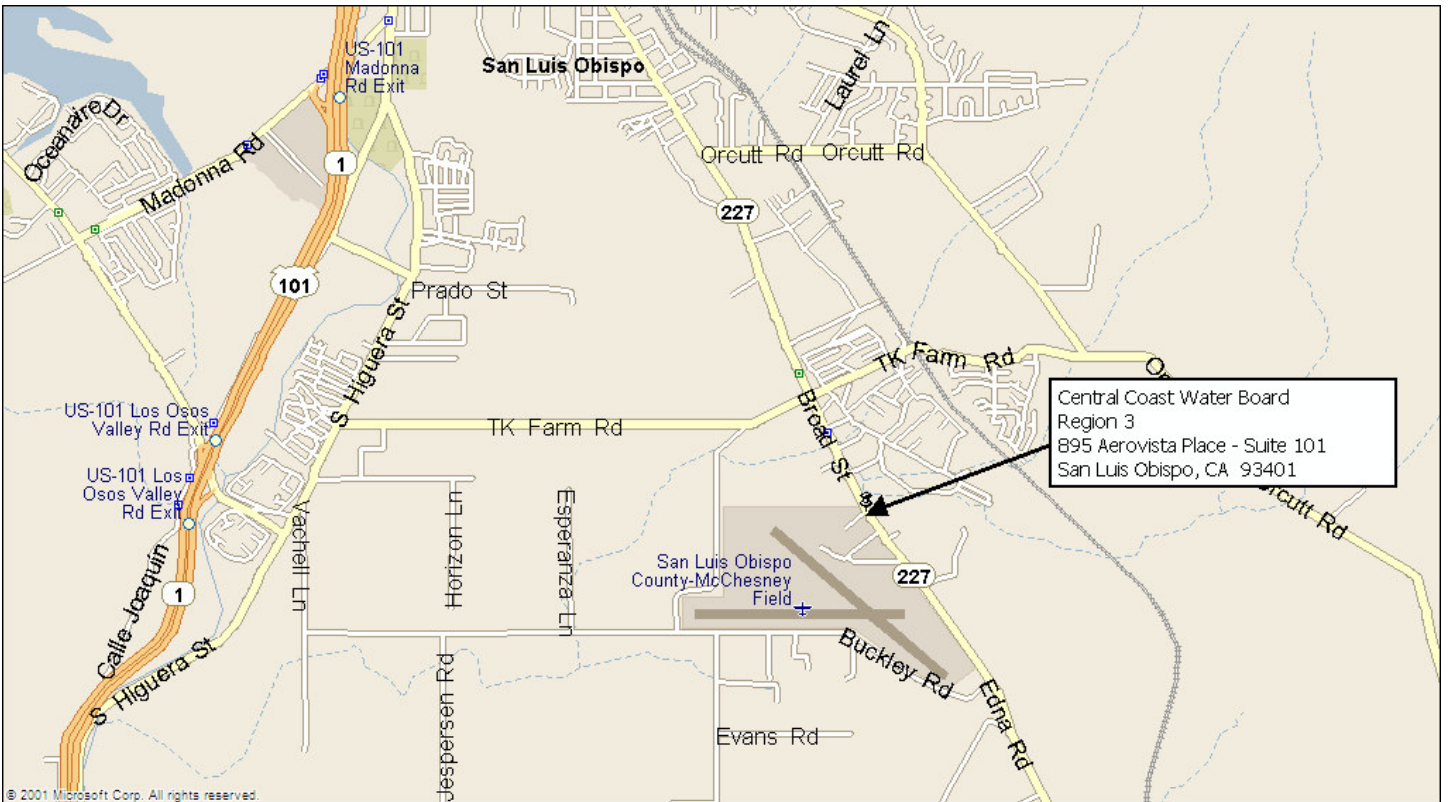

Central Coast Water Board
895 Aerovista Place – Suite 101
San Luis Obispo, CA 93401
805-549-3147

Central Coast Water Board Offices:

From Airport: turn left on Airport Drive (located between airport parking lots), go to Aerovista Park and turn right. Turn right into parking lot just before Broad Street (227).

From 101 Southbound: take Los Osos Valley Rd. exit, turn left on Los Osos Valley Rd., turn left on S. Higuera St., turn right on Tank Farm Rd., turn right on Broad St. (227), turn right on Aerovista Place and park in first parking lot on left.

From 101 Northbound: take Los Osos Valley Rd. exit, turn right on Los Osos Valley Rd., turn left on S. Higuera St., turn right on Tank Farm Rd., turn right on Broad St. (227), turn right on Aerovista Place and park in first parking lot on left.