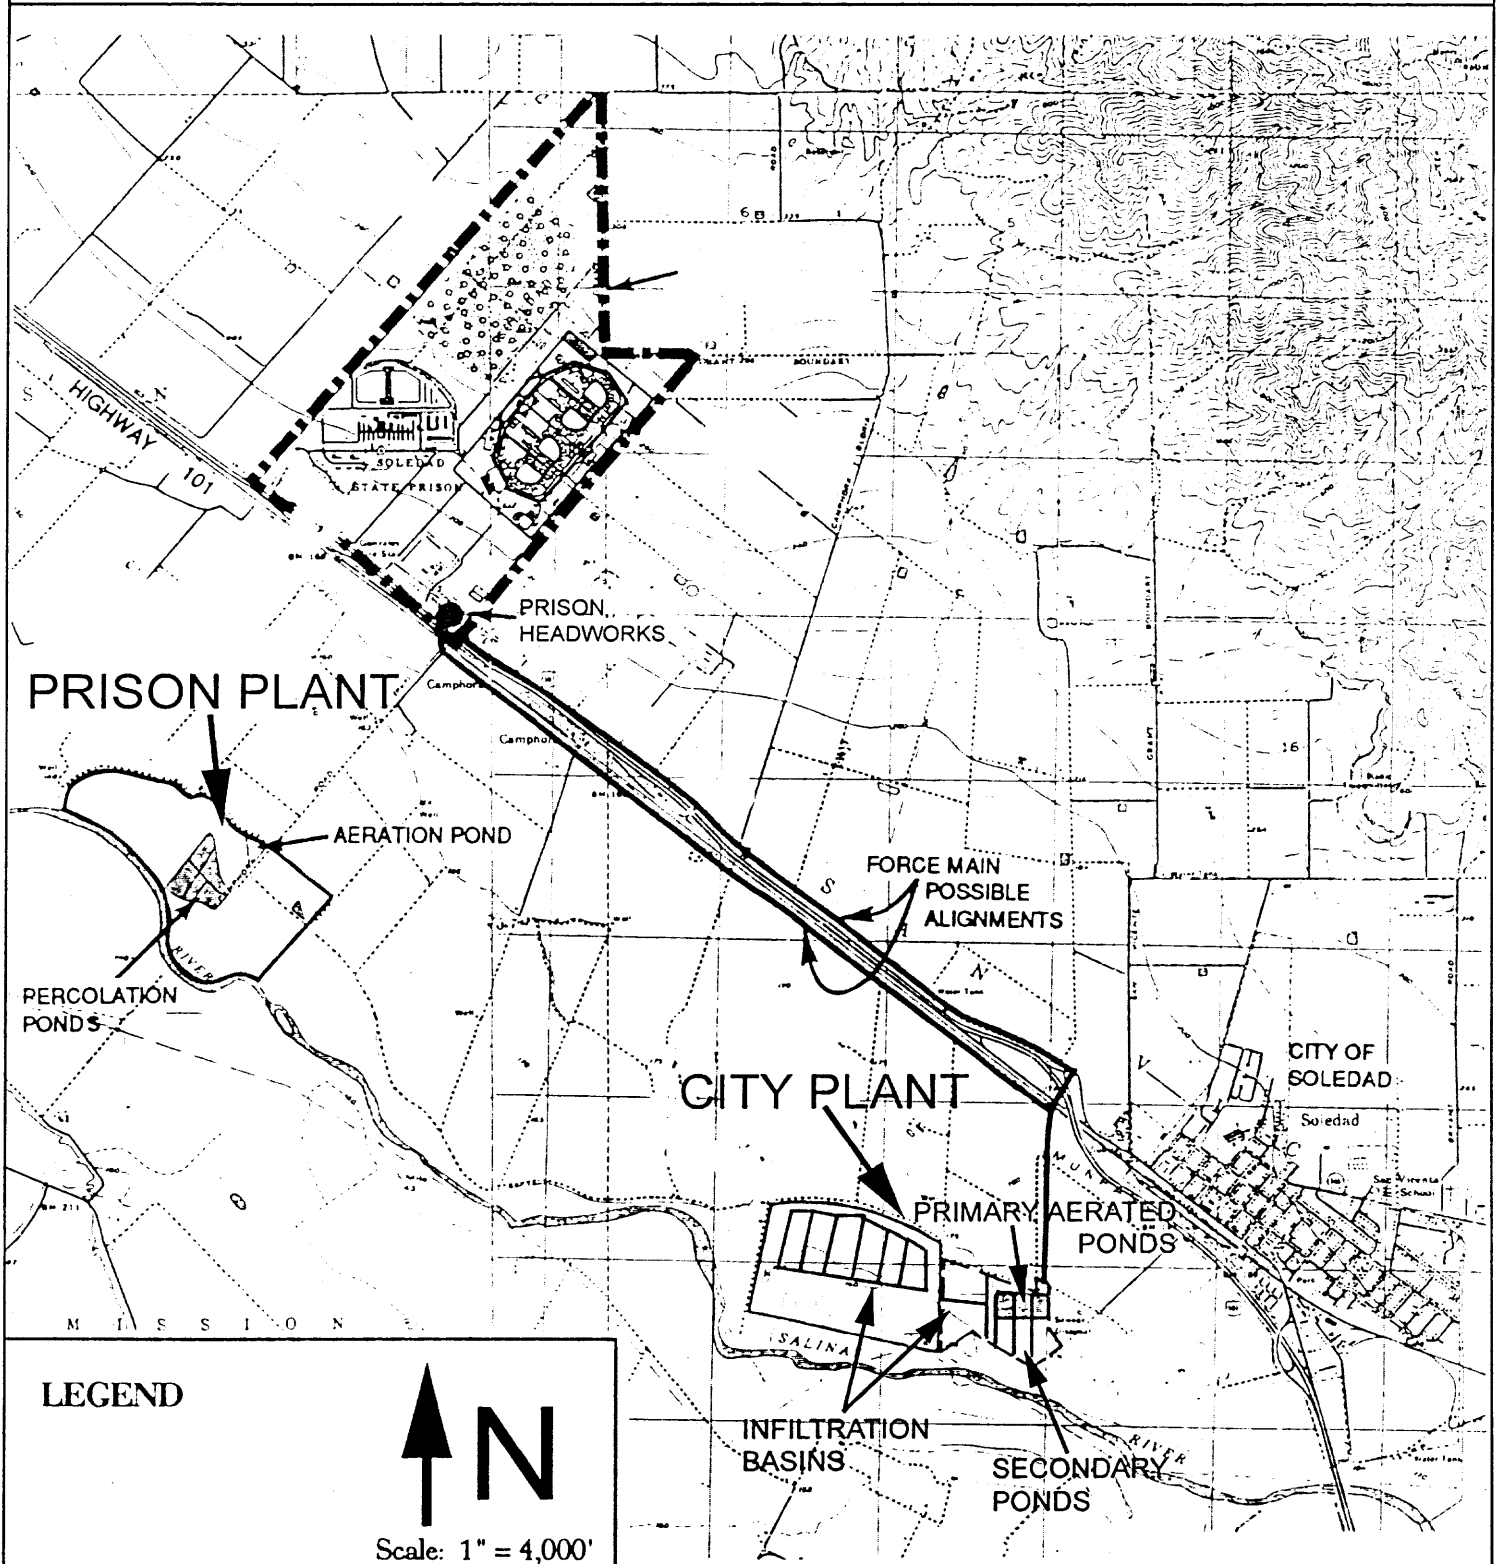

City of Soledad Wastewater Treatment Facilities

Order No. R3-2005-0074

Location Map

City of Soledad Wastewater Treatment Facilities

Order No. R3-2005-0074

City Plant Site Map

City of Soledad Wastewater Treatment Facilities

Order No. R3-2005-0074

Prison Plant Site Map

Attachment "C"