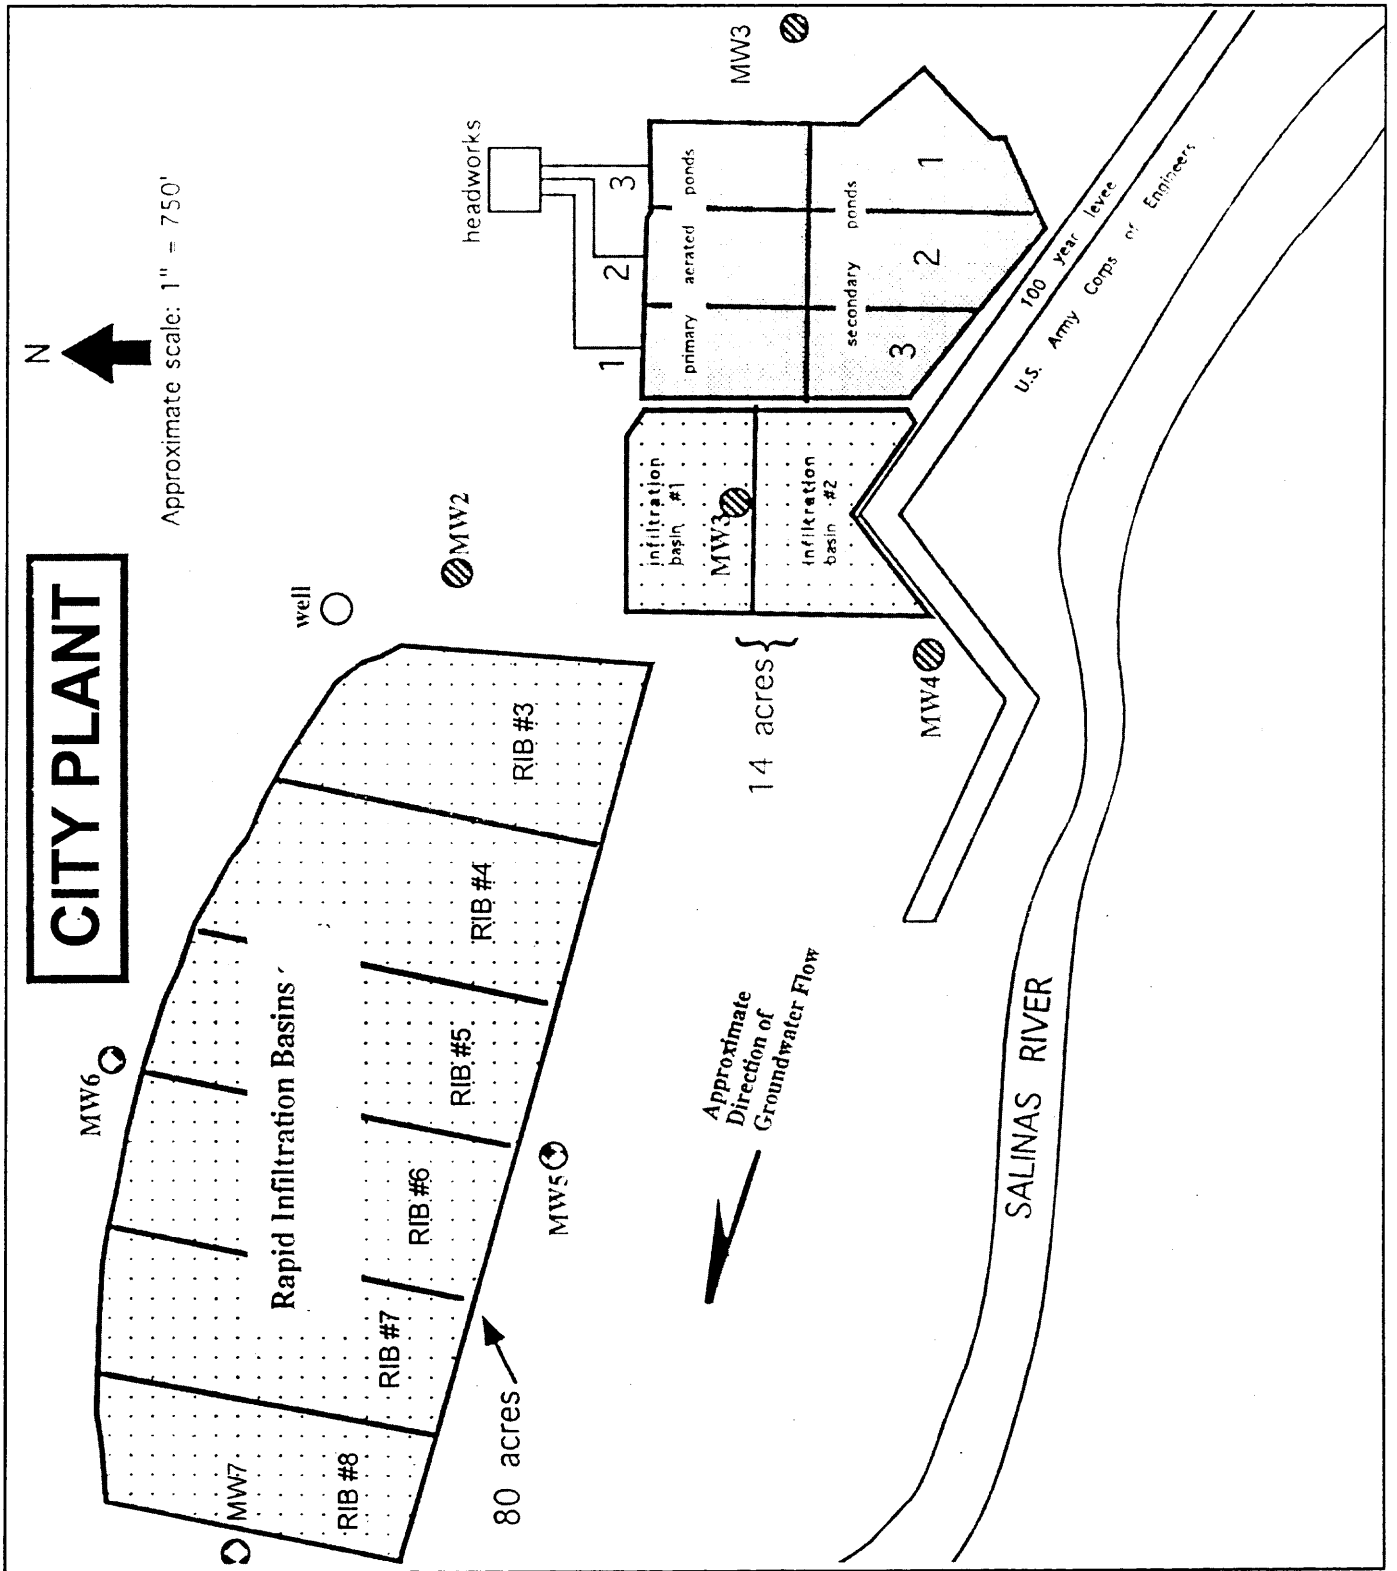

City of Soledad Wastewater Treatment Facilities

Order No. R3-2005-0074

Location Map

City of Soledad Wastewater Treatment Facilities

Order No. R3-2005-0074

City Plant Site Map

City of Soledad Wastewater Treatment Facilities

Order No. R3-2005-0074

Prison Plant Site Map

Attachment "C"