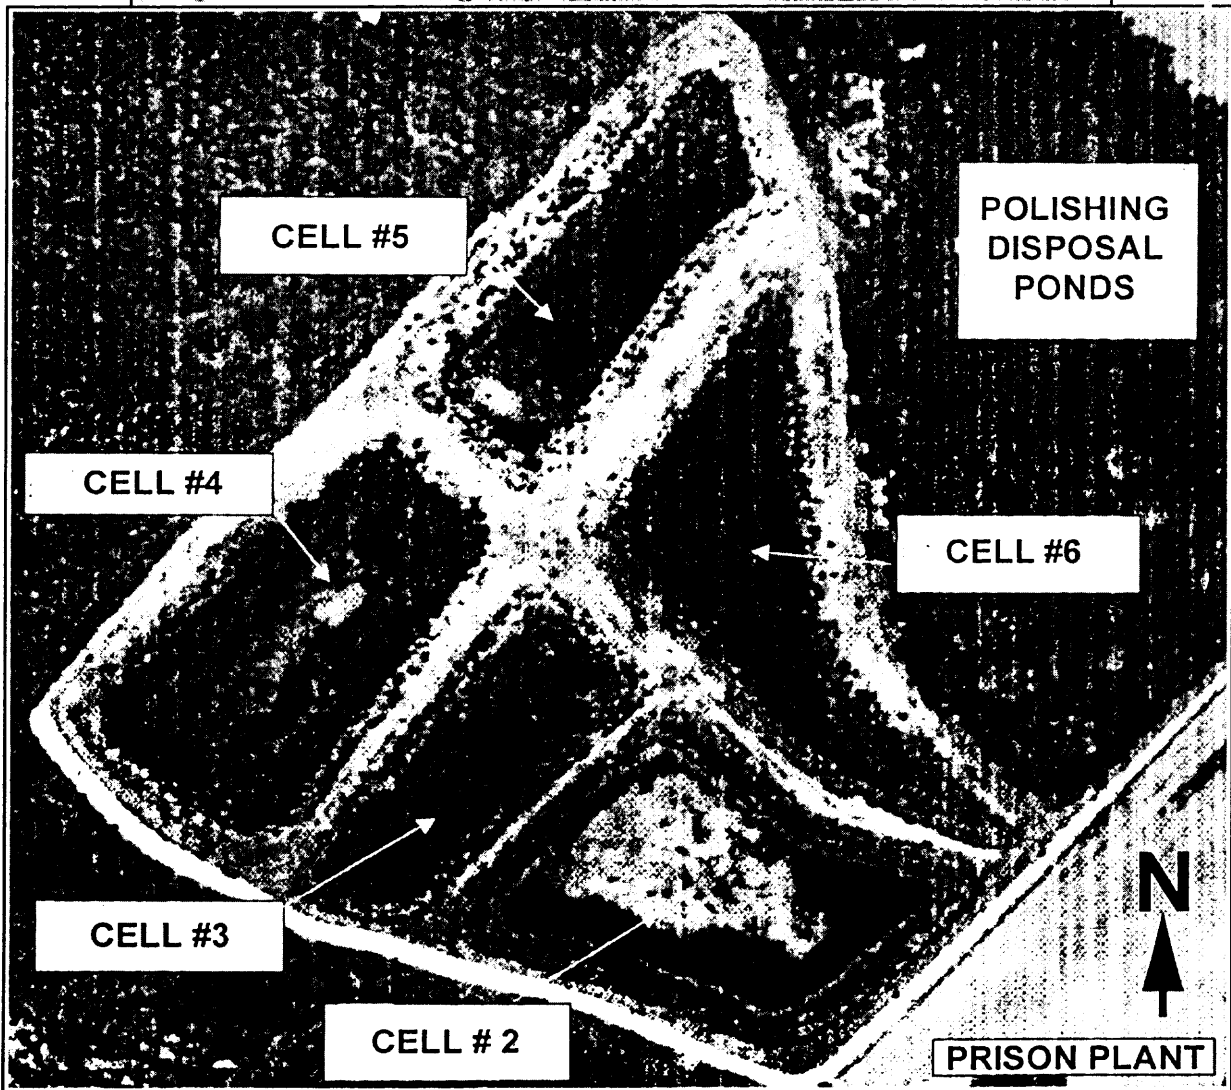

City of Soledad Wastewater Treatment Facilities

Order No. R3-2005-0074

Location Map

City of Soledad Wastewater Treatment Facilities

Order No. R3-2005-0074

City Plant Site Map

City of Soledad Wastewater Treatment Facilities

Order No. R3-2005-0074

Prison Plant Site Map

Attachment "C"