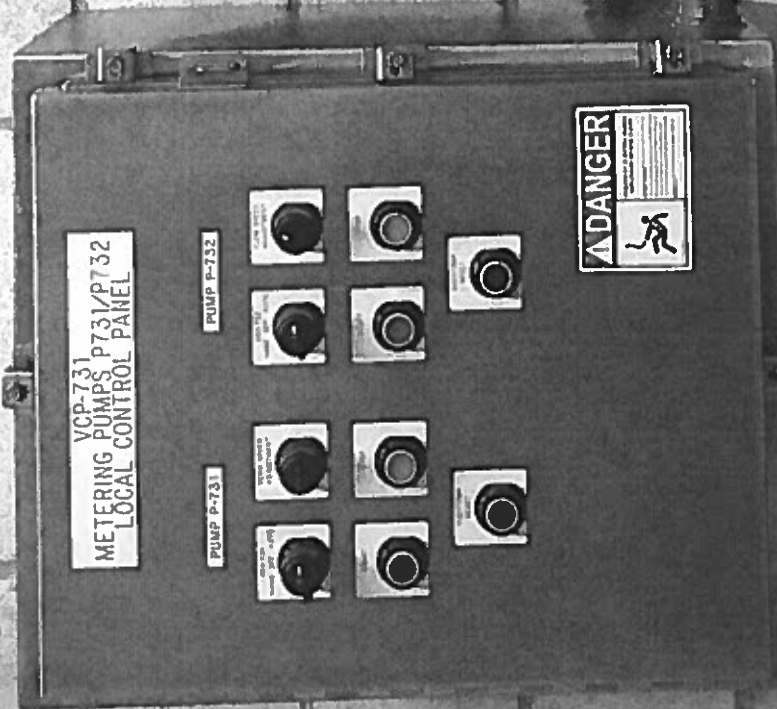

EXHIBIT D

Disinfection and Plant Water

CH2 Chlorine Residual Alarm	CH1 Chlorine Residual Alarm
Tank Level Alarm	CH1 Low Flow Alarm
Tank Low Flow Alarm	CH2 Low Flow Alarm
Plant Water	MIX301

- Ack Alarm [F1]
- Silence Alarms [F2]
- Clear Alarm [F3]
- Close [F4]