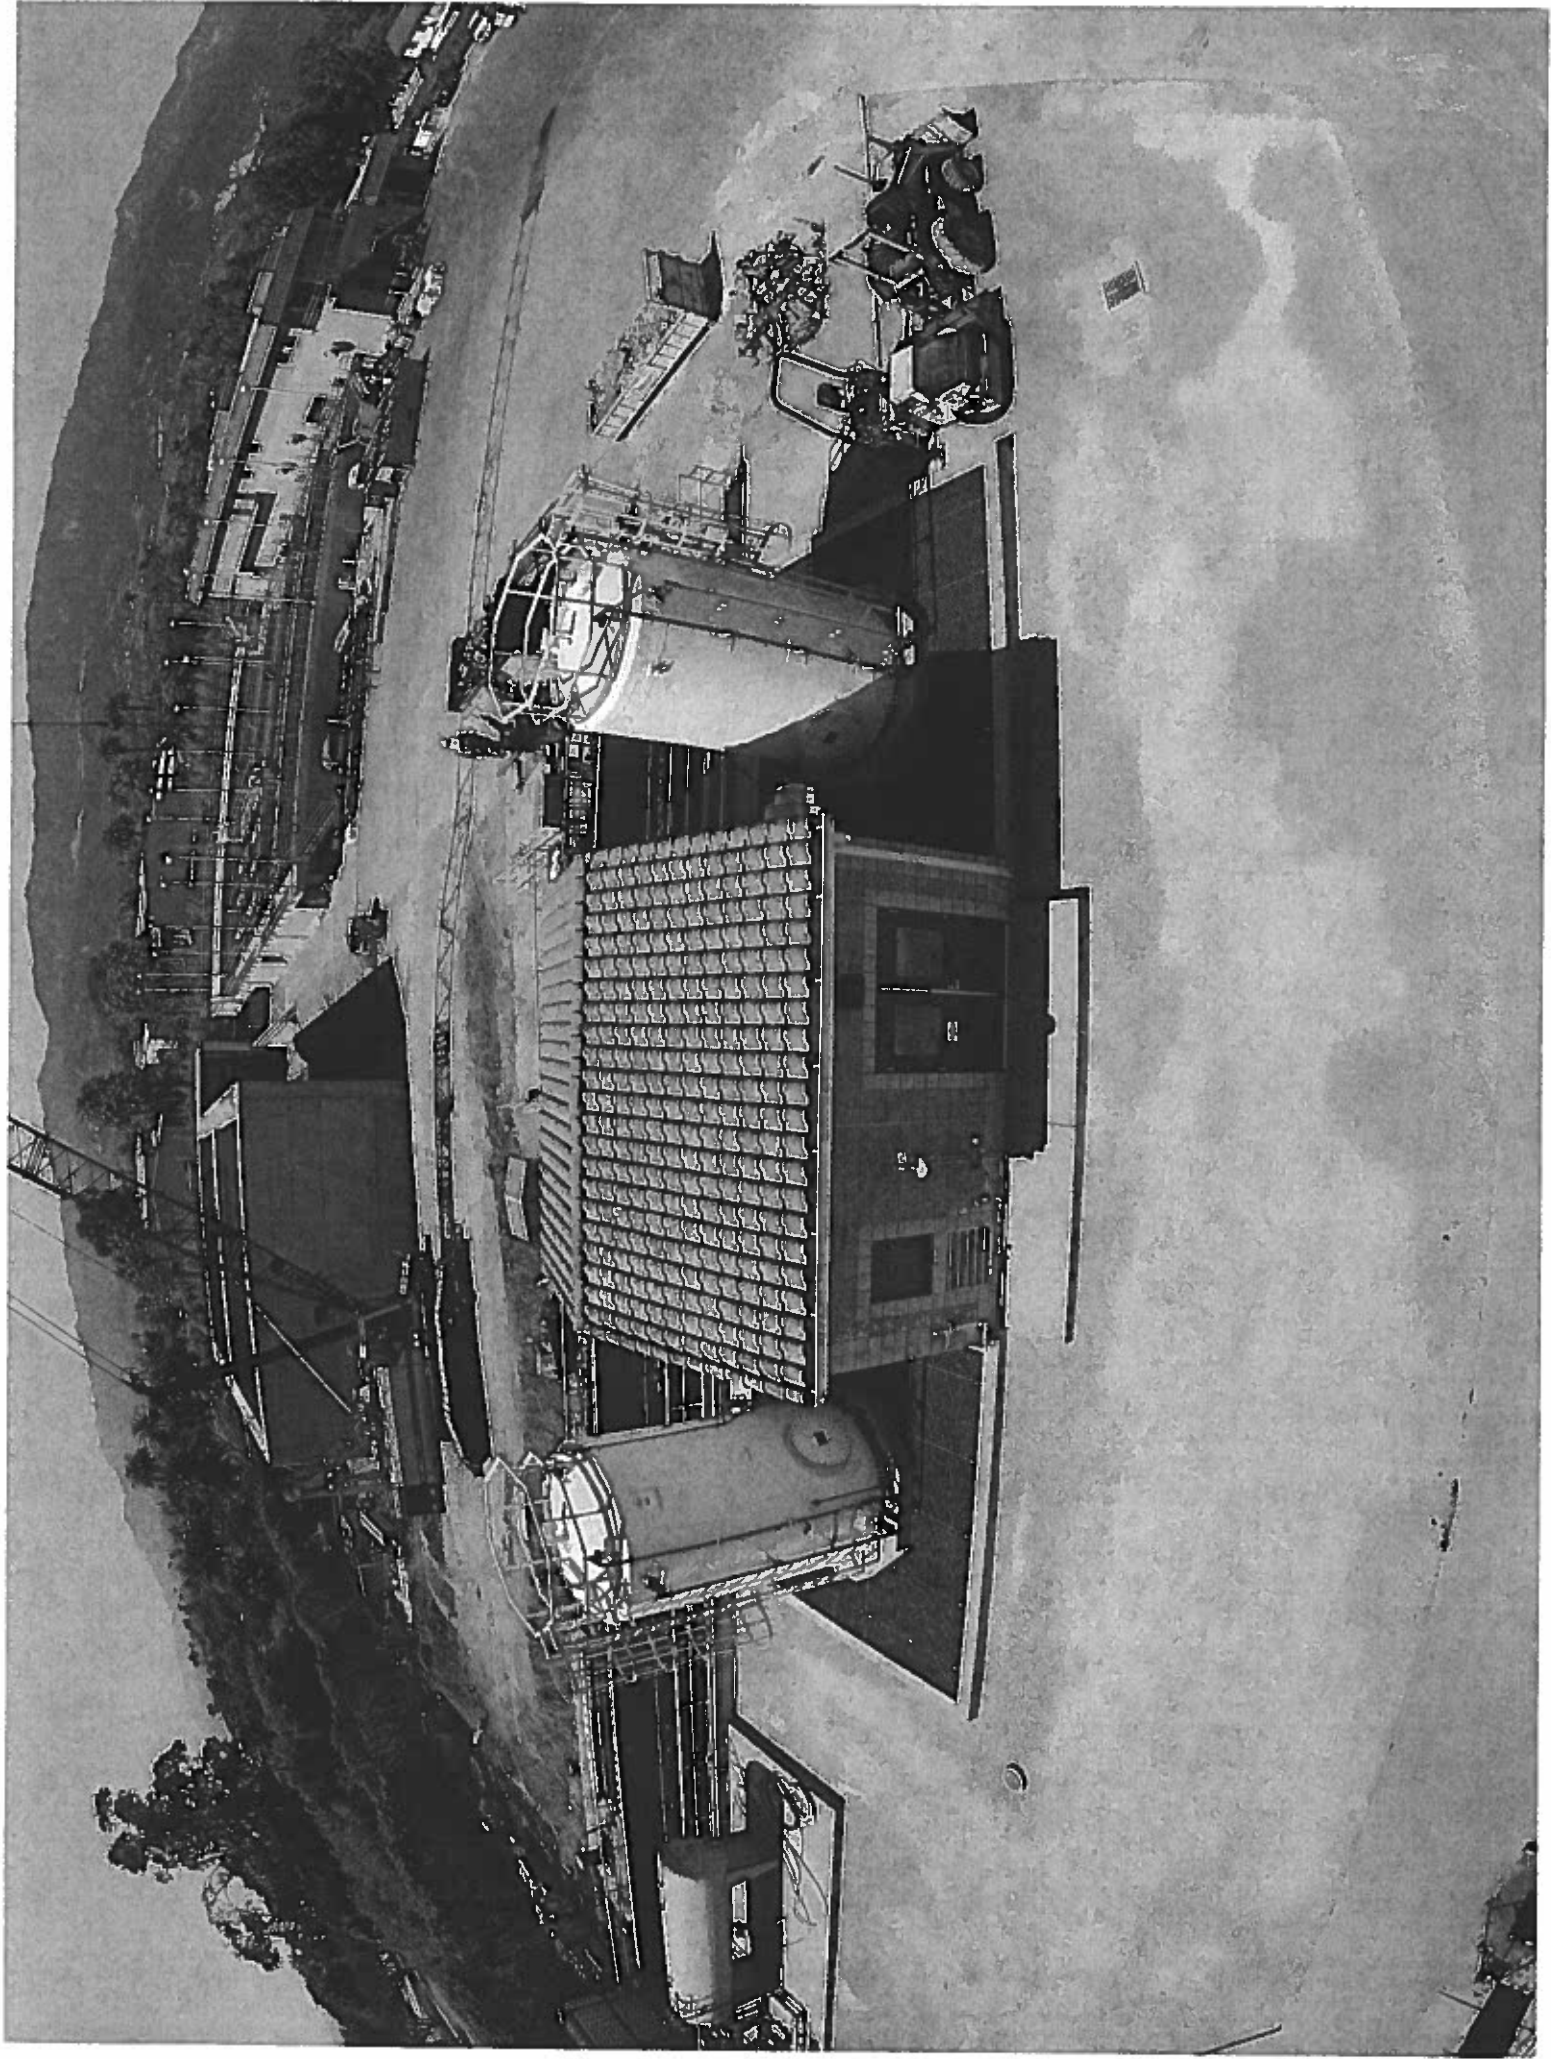

EXHIBIT D

Disinfection and Plant Water

CH2 Chlorine Residual Alarm	CH1 Chlorine Residual Alarm
Tank Level Alarm	CH1 Low Flow Alarm
Tank Low Flow Alarm	CH2 Low Flow Alarm
Plant Water	MIX301

- Ack Alarm [F1]
- Silence Alarms [F2]
- Clear Alarm [F3]
- Close [F4]

22:08:28 8/21/18 07:14:18 05/17/2 04/27/53 07/27/65 08/01/6 10/01/78 Admin Only