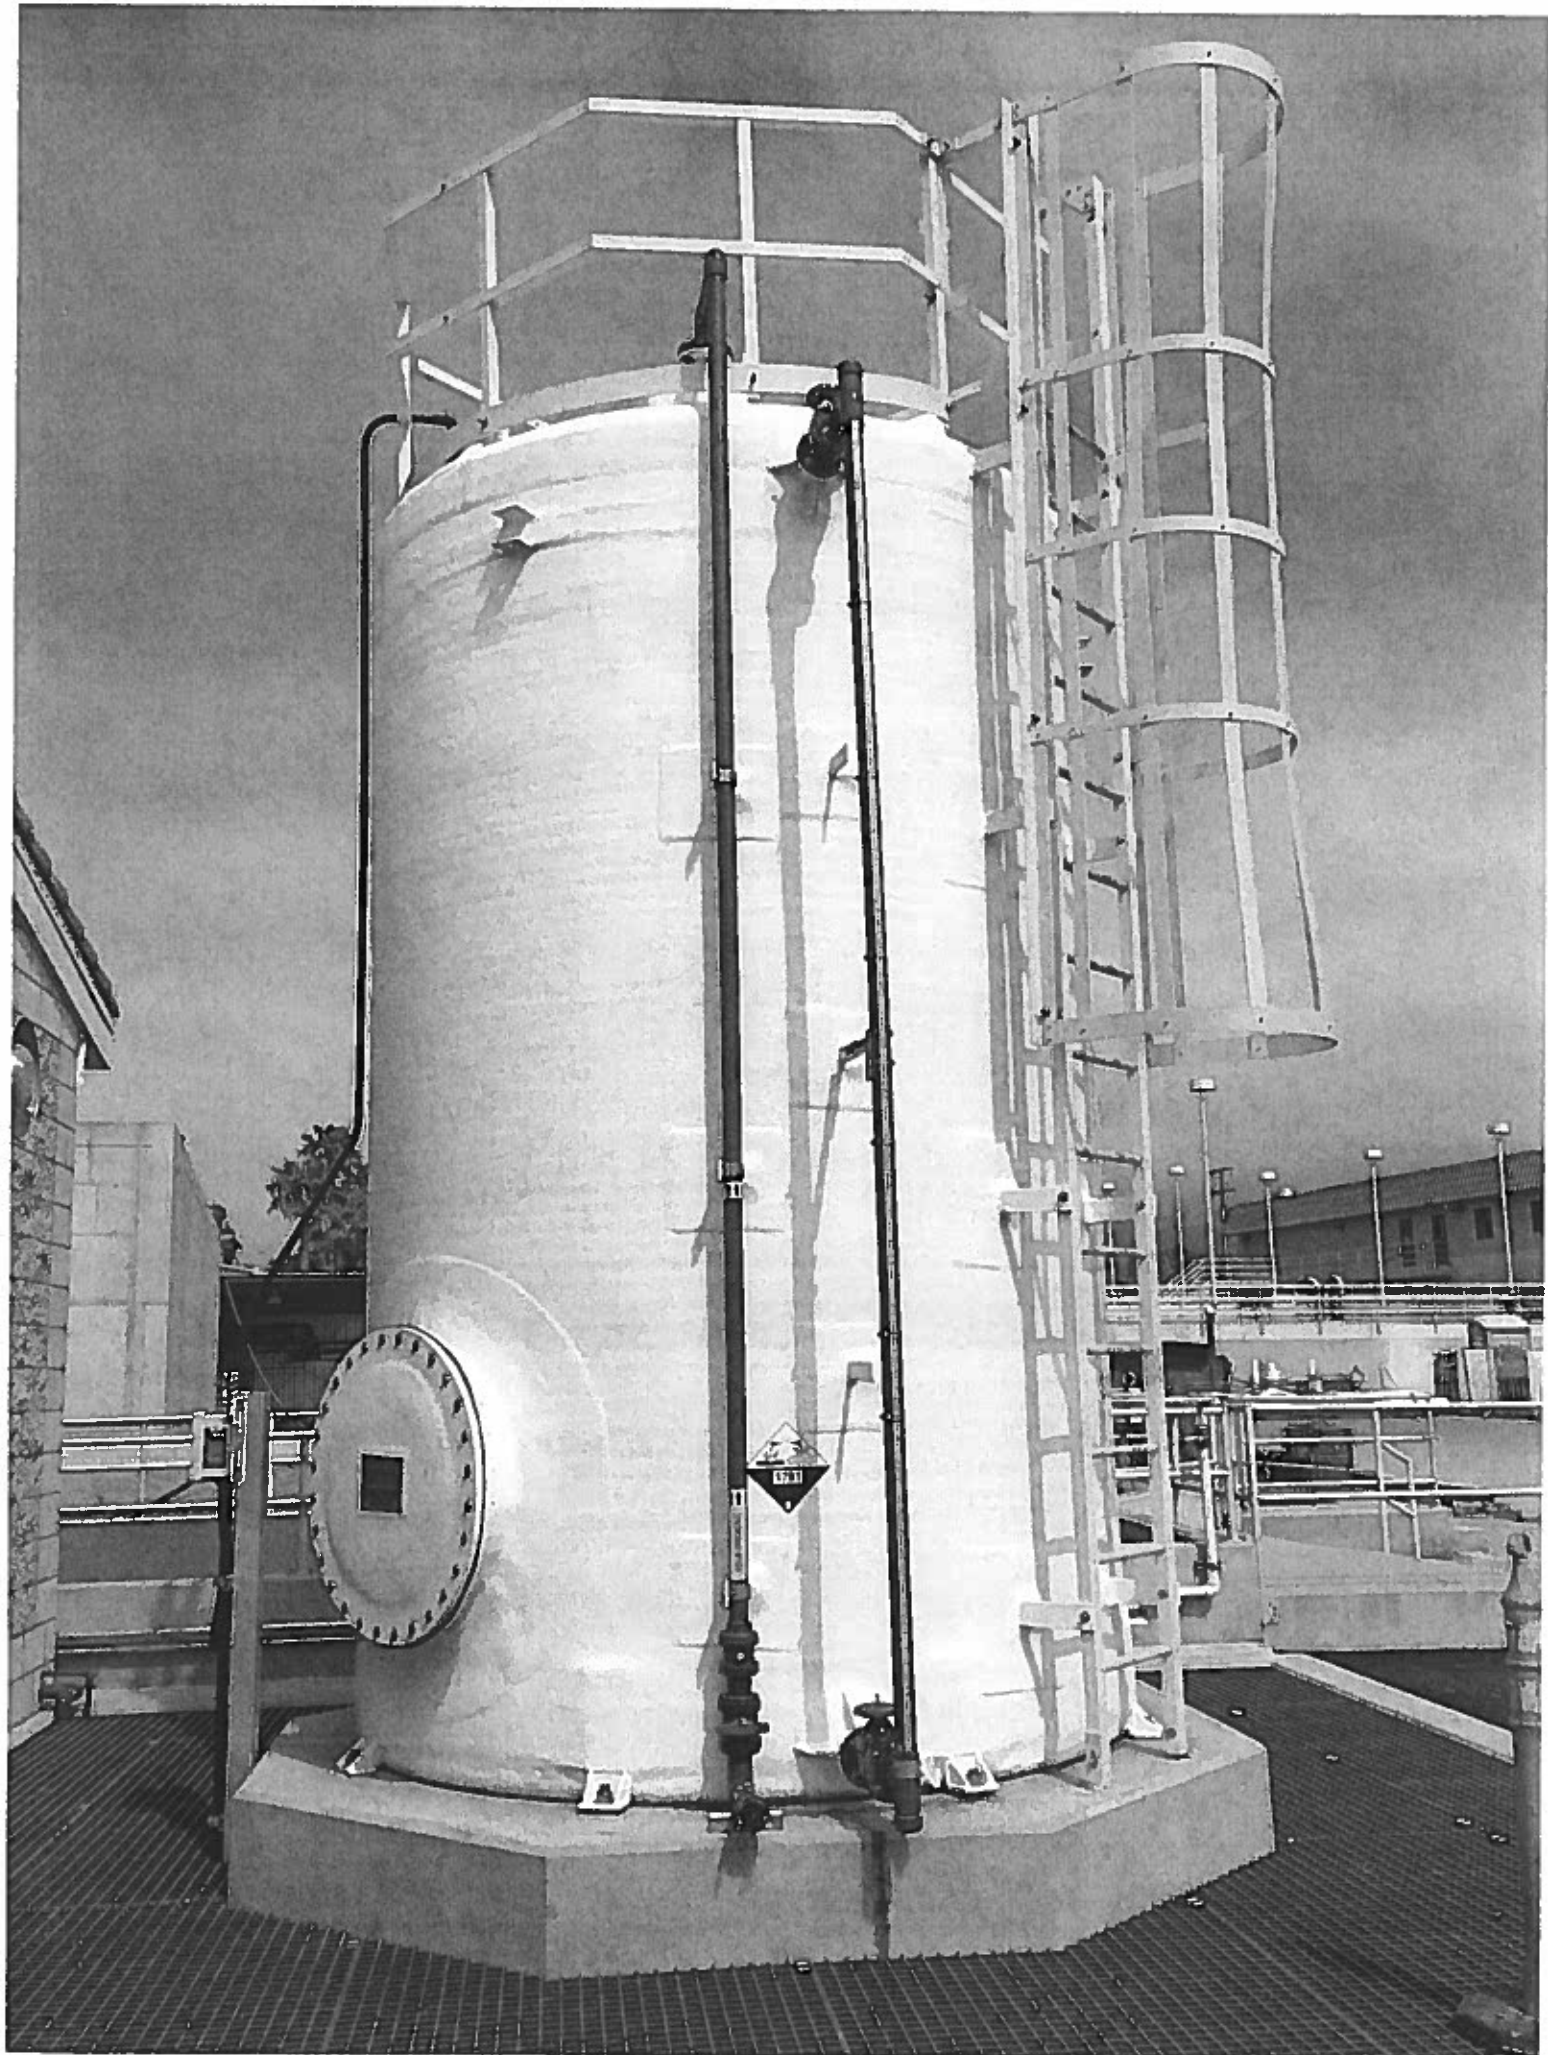

EXHIBIT D

Disinfection and Plant Water

CH2 Chlorine Residual Alarm	CH1 Chlorine Residual Alarm
Tank Level Alarm	CH1 Low Flow Alarm
Tank Low Flow Alarm	CH2 Low Flow Alarm
Plant Water	MIX301

- Ack Alarm [F1]
- Silence Alarms [F2]
- Clear Alarm [F3]
- Close [F4]