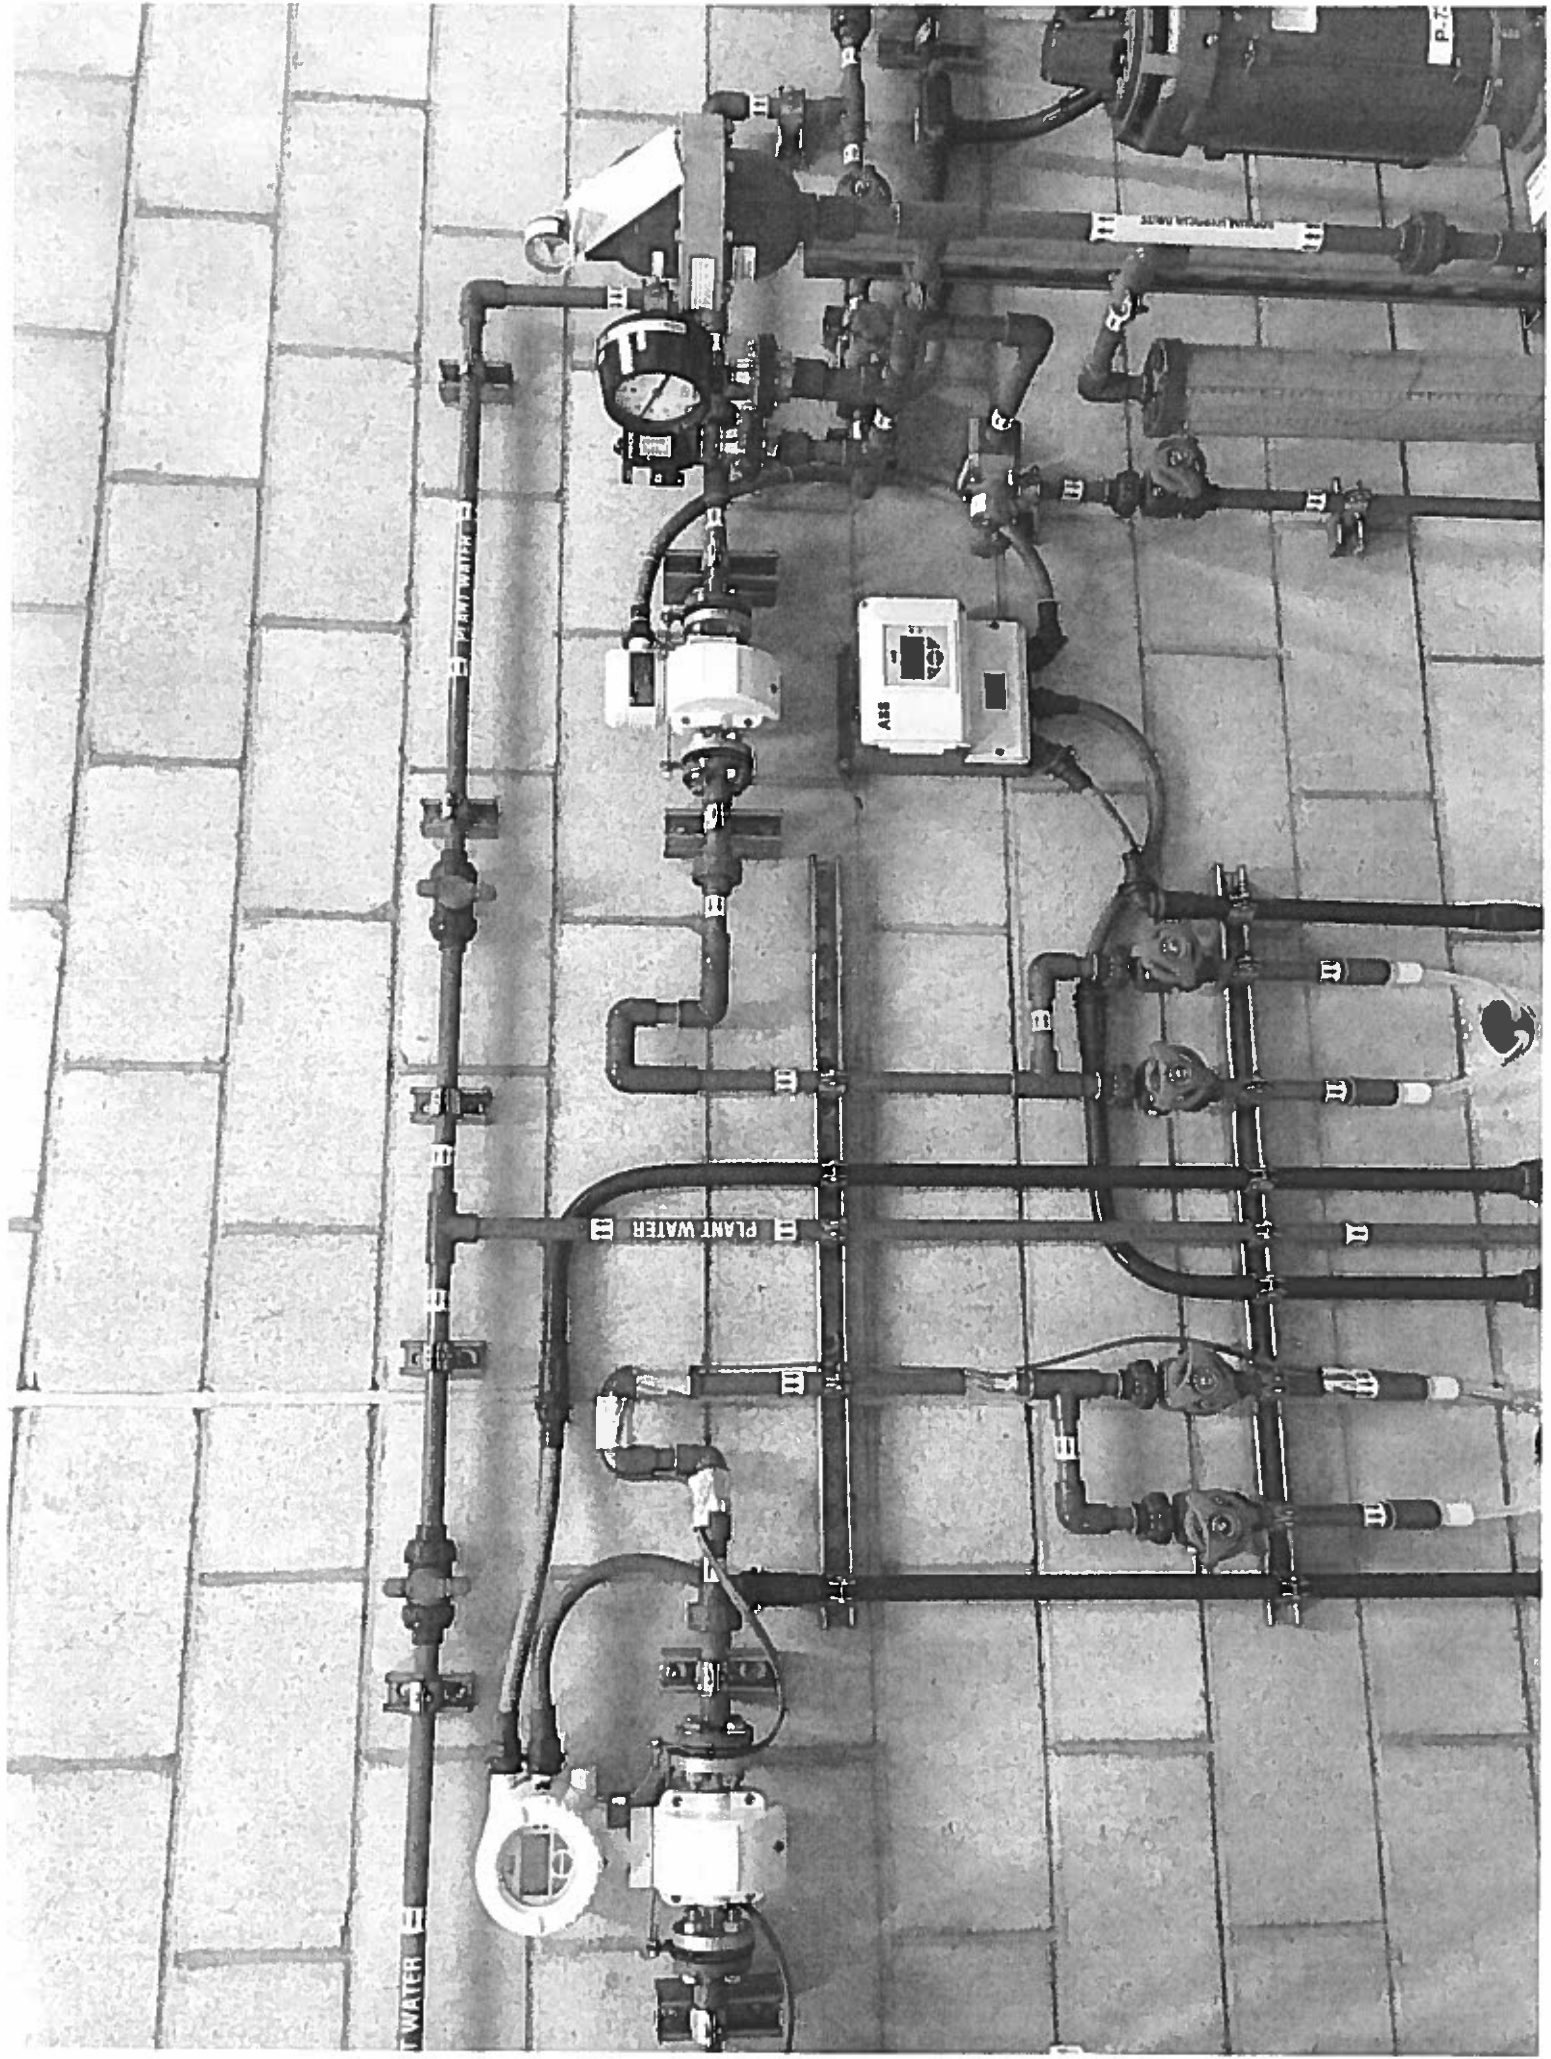

EXHIBIT D

Disinfection and Plant Water

CH2 Chlorine Residual Alarm	CH1 Chlorine Residual Alarm
Tank Level Alarm	CH1 Low Flow Alarm
Tank Low Flow Alarm	CH2 Low Flow Alarm
Plant Water	MIX301

- Ack Alarm [F1]
- Silence Alarms [F2]
- Clear Alarm [F3]
- Close [F4]