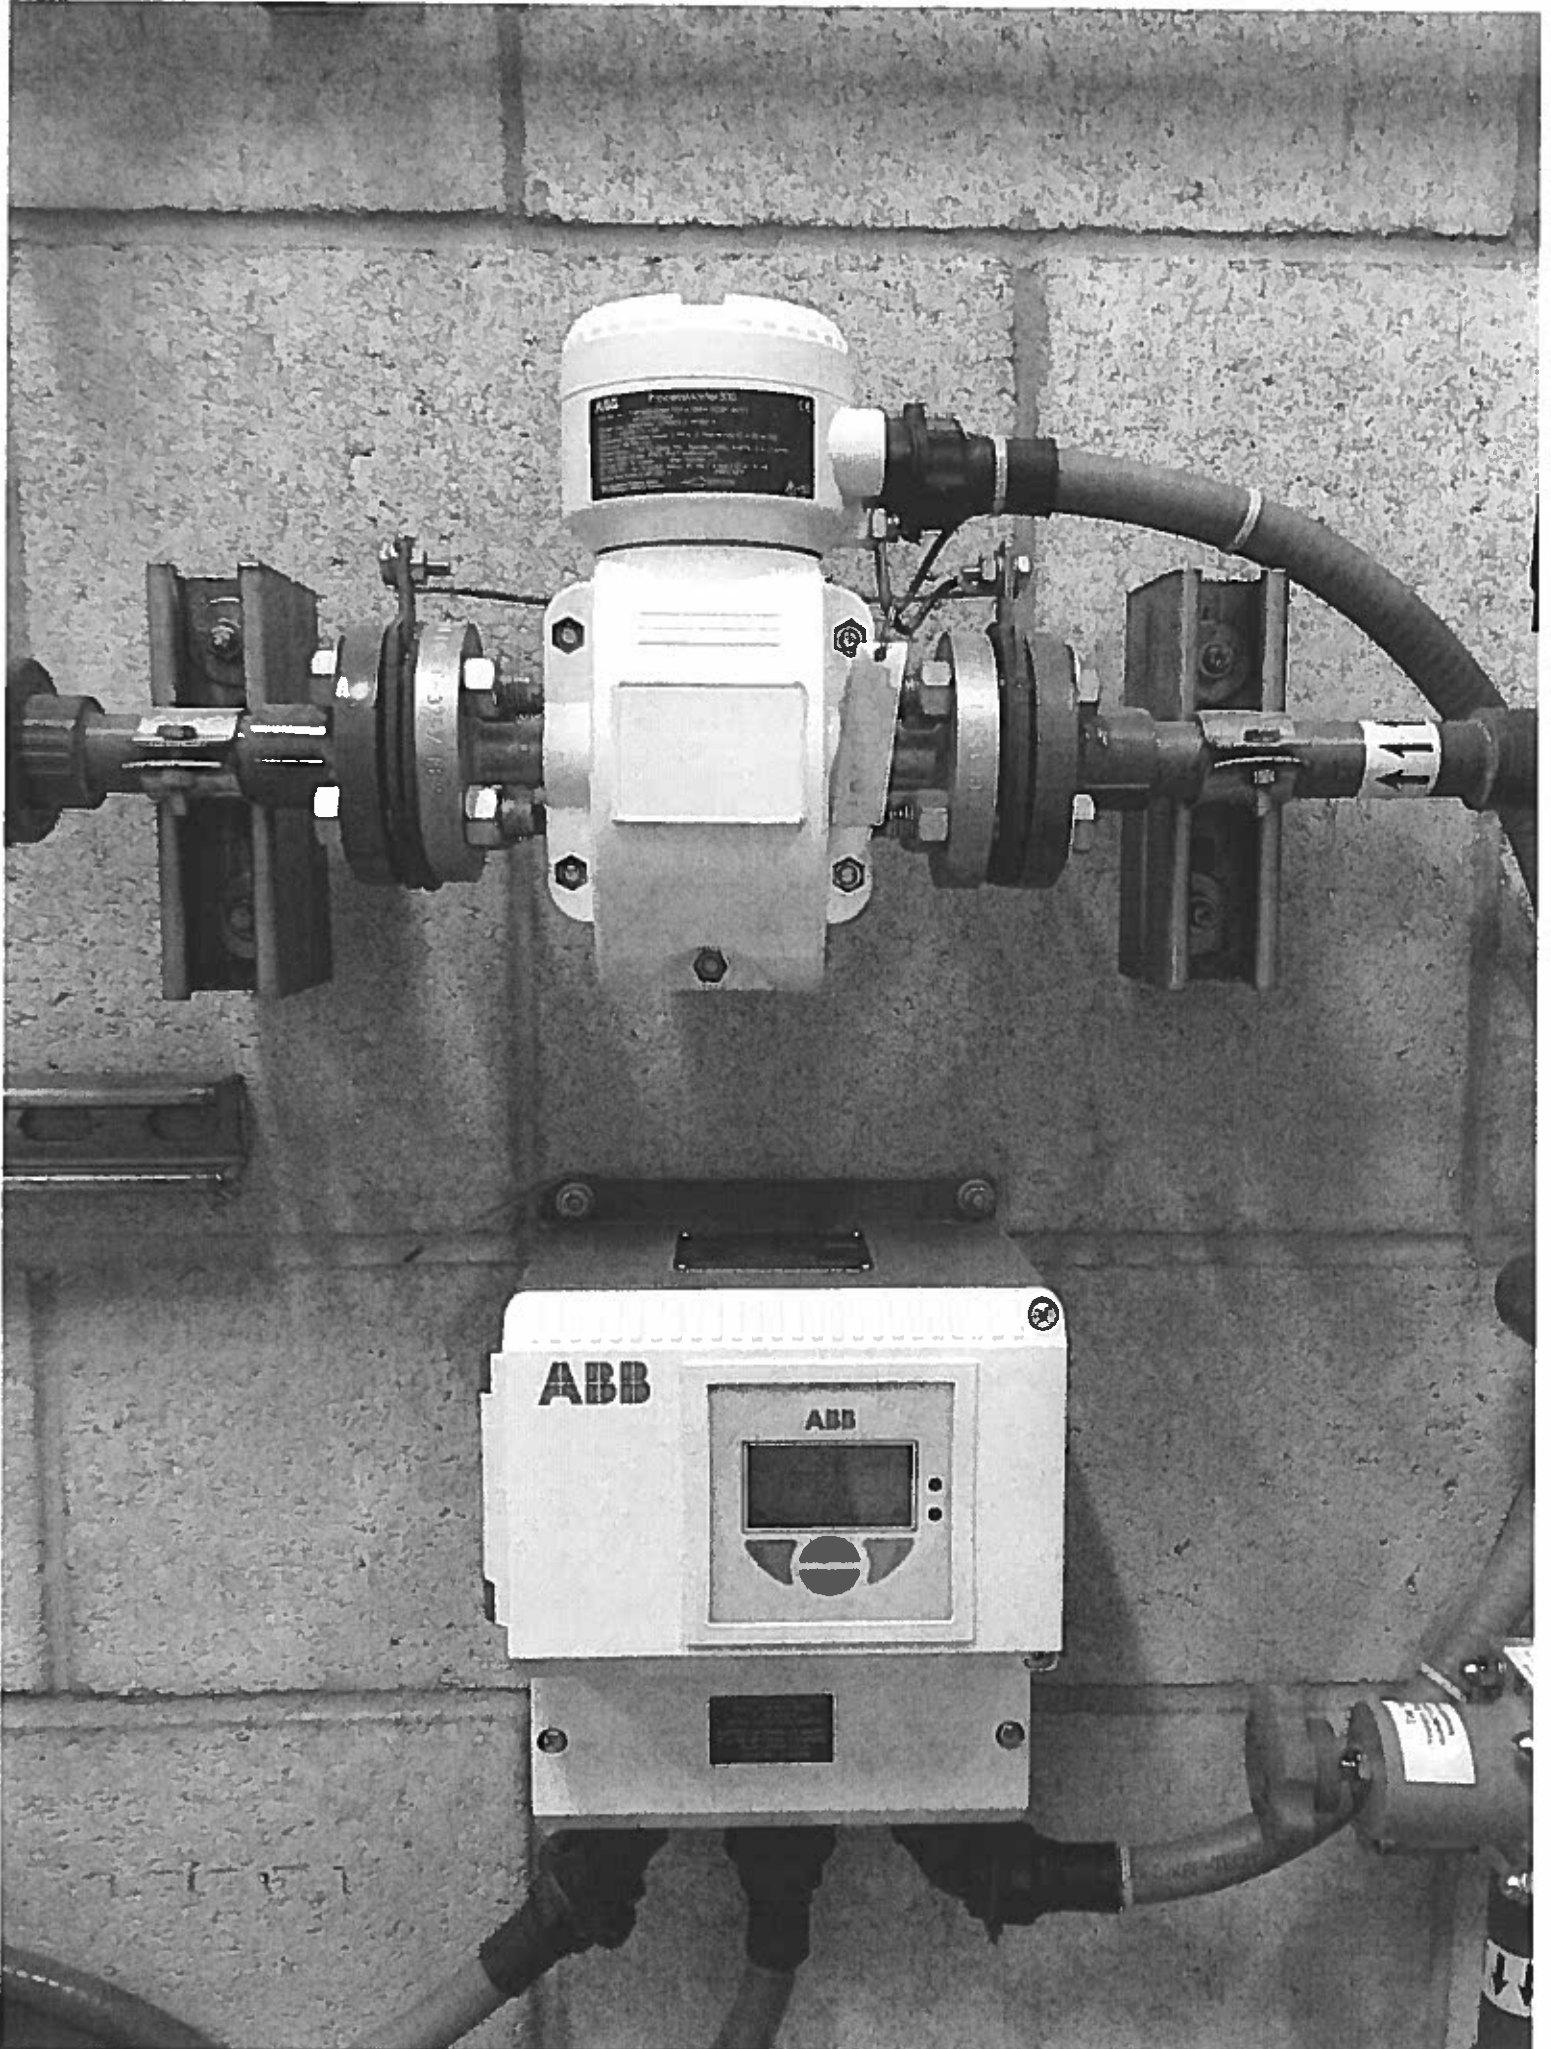

EXHIBIT D

Disinfection and Plant Water

CH2 Chlorine Residual Alarm	CH1 Chlorine Residual Alarm
Tank Level Alarm	CH1 Low Flow Alarm
Tank Low Flow Alarm	CH2 Low Flow Alarm
Plant Water	MIX301

- Ack Alarm [F1]
- Silence Alarms [F2]
- Clear Alarm [F3]
- Close [F4]