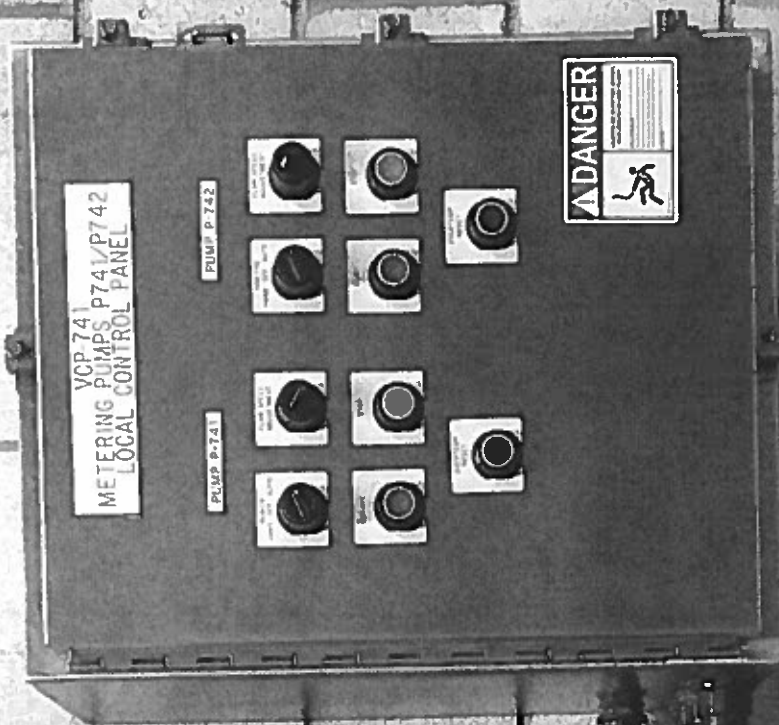

EXHIBIT D

Disinfection and Plant Water

CH2 Chlorine Residual Alarm	CH1 Chlorine Residual Alarm
Tank Level Alarm	CH1 Low Flow Alarm
Tank Low Flow Alarm	CH2 Low Flow Alarm
Plant Water	MIX301

- Ack Alarm [F1]
- Silence Alarms [F2]
- Clear Alarm [F3]
- Close [F4]