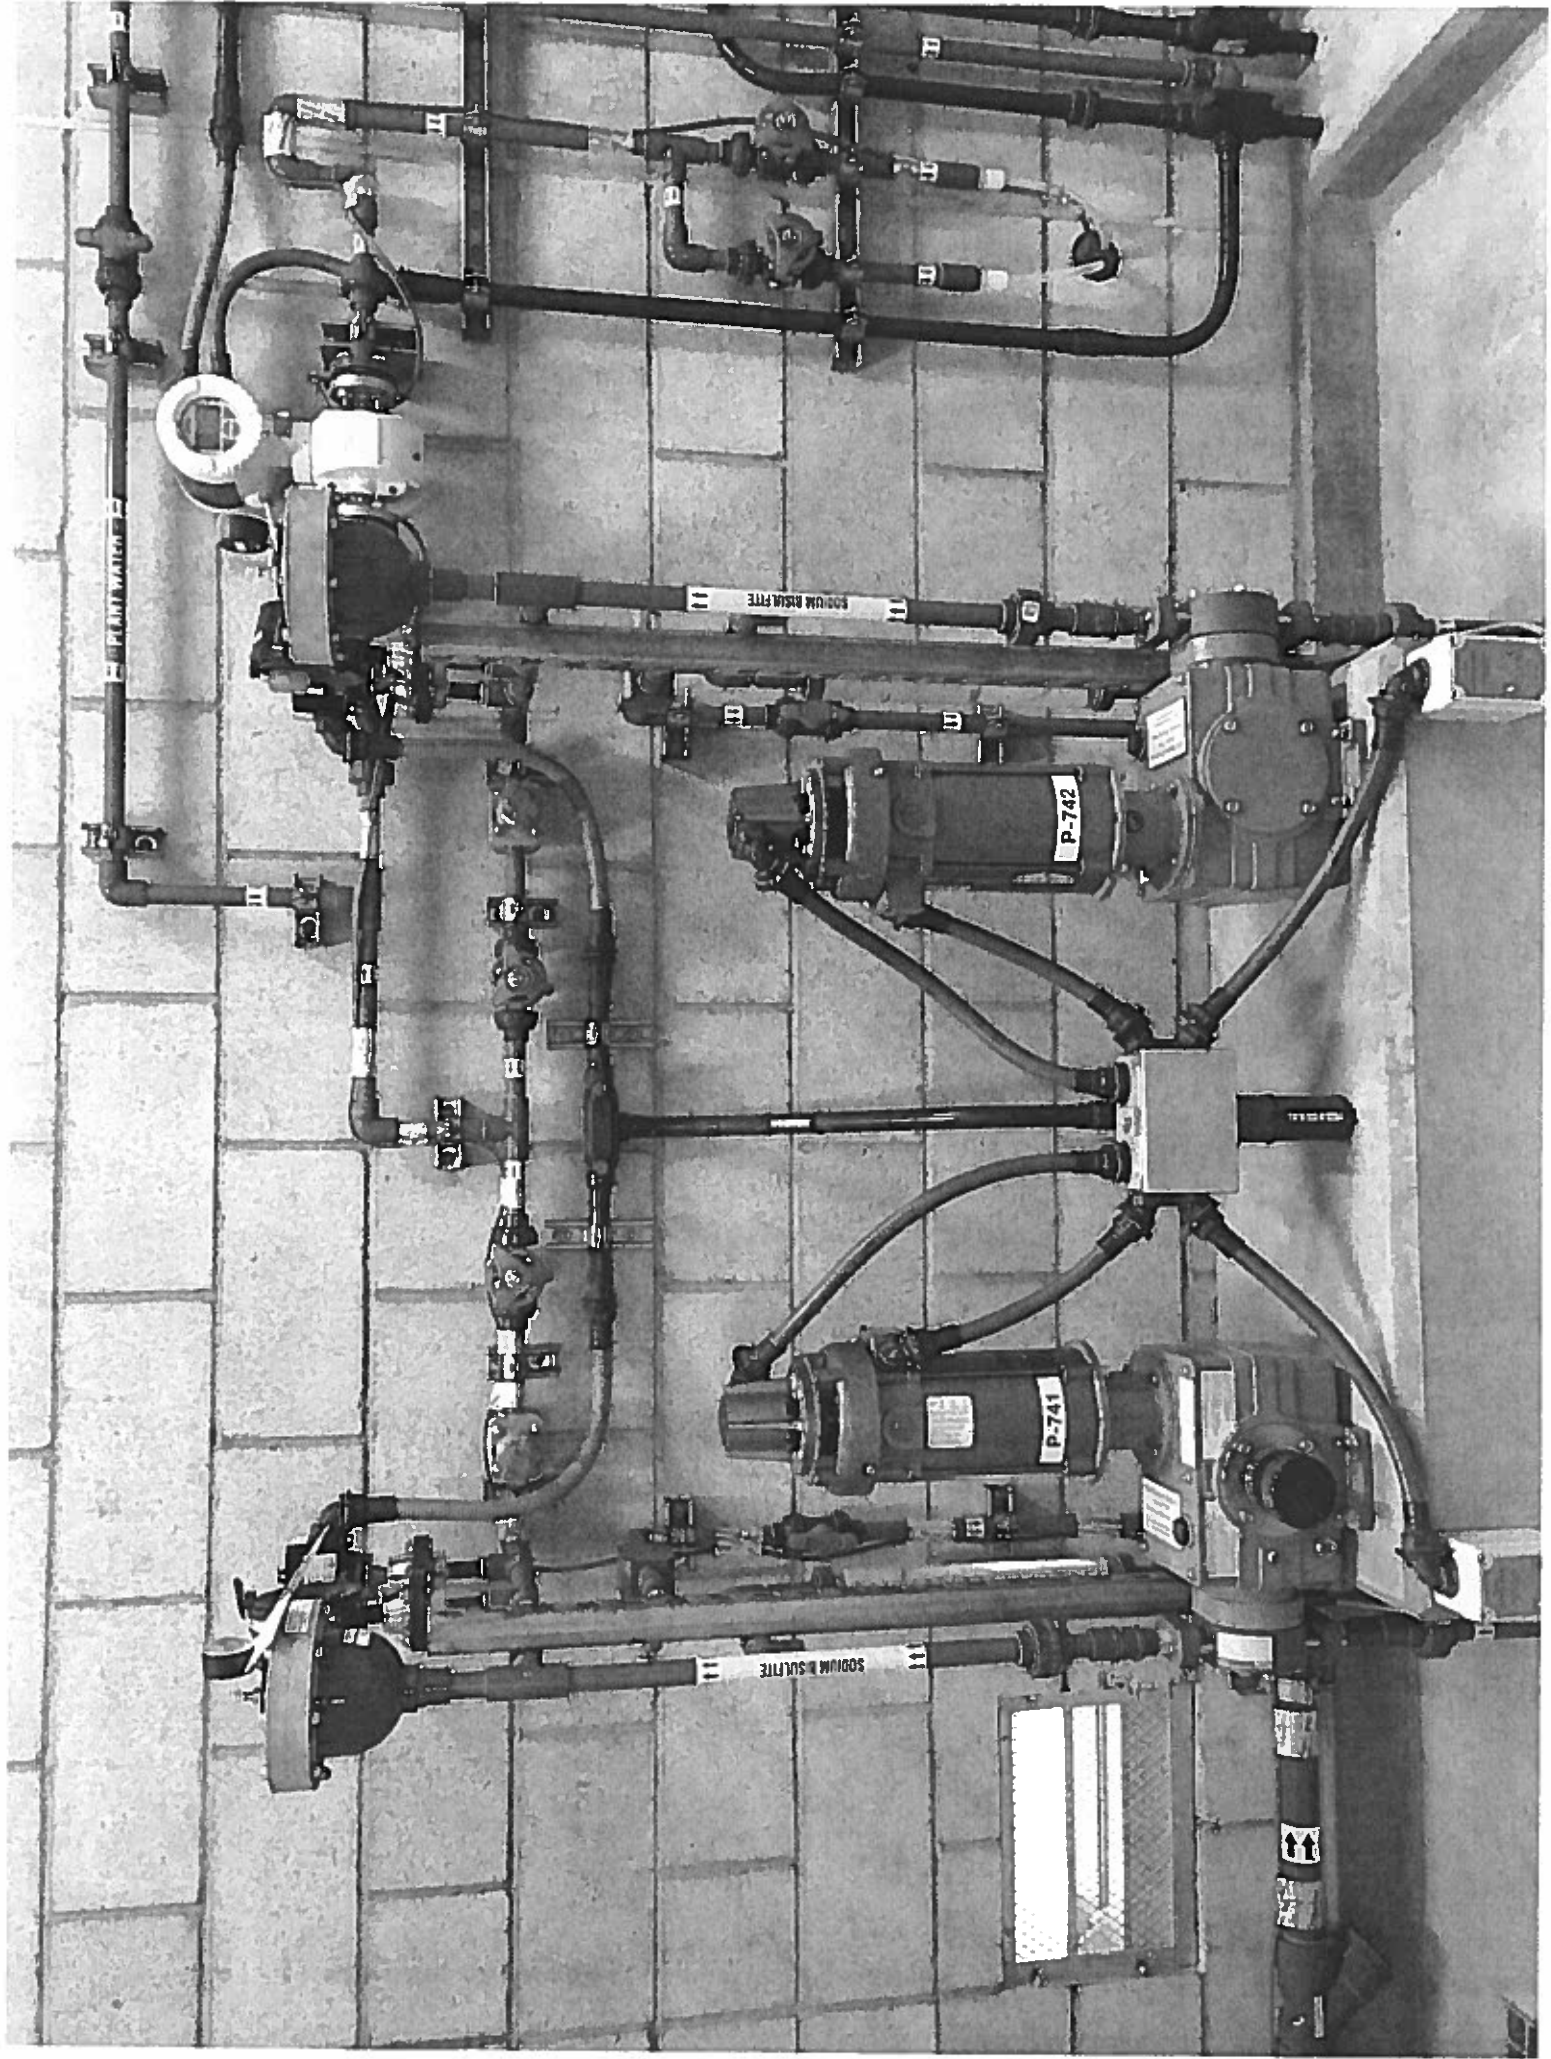

EXHIBIT D

Disinfection and Plant Water

CH2 Chlorine Residual Alarm	CH1 Chlorine Residual Alarm
Tank Level Alarm	CH1 Low Flow Alarm
Tank Low Flow Alarm	CH2 Low Flow Alarm
Plant Water	MIX301

- Ack Alarm [F1]
- Silence Alarms [F2]
- Clear Alarm [F3]
- Close [F4]