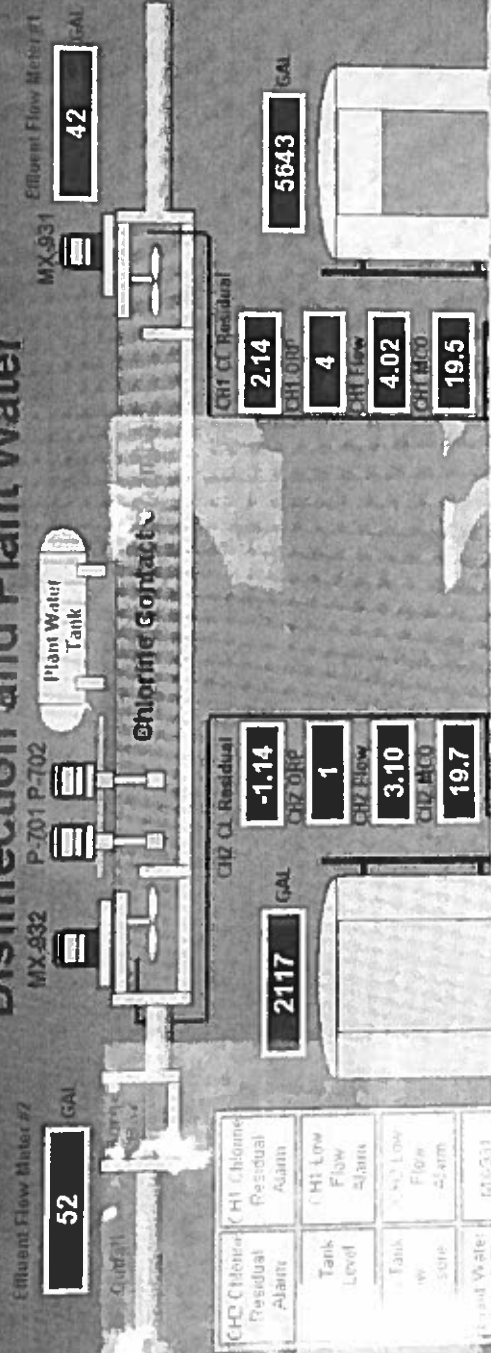

EXHIBIT D

Disinfection and Plant Water

CH2 Chlorine Residual Alarm	CH1 Chlorine Residual Alarm
Tank Level Alarm	CH1 Low Flow Alarm
Tank Low Flow Alarm	CH2 Low Flow Alarm
Plant Water	MIX301

- Ack Alarm [F1]
- Silence Alarms [F2]
- Clear Alarm [F3]
- Close [F4]

22:08:28 8/21/18 07:14:18 05/17/2 04/27/53 07/27/65 08/01/6 10/01/78 Admin Only