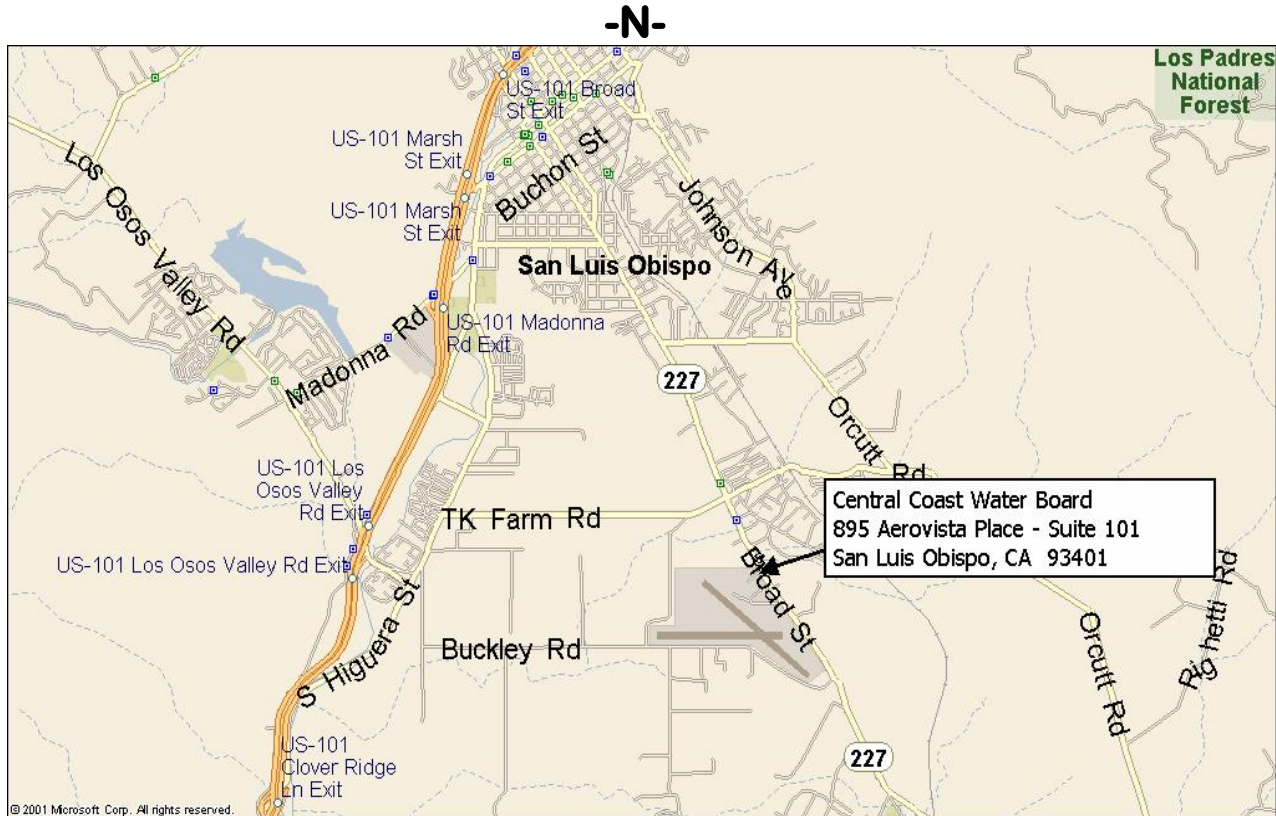

Central Coast Water Board
895 Aerovista Place, Suite 101, San Luis Obispo, CA 93401
Phone: 805-549-3147

Central Coast Water Board Offices:

From Airport: turn left on Airport Drive (located between airport parking lots), go to Aerovista Park and turn right. Turn right into parking lot just before Broad Street (227).

From 101 Southbound: take Los Osos Valley Rd. exit, turn left on Los Osos Valley Rd., turn left on S. Higuera St., turn right on Tank Farm Rd., turn right on Broad St. (227), turn right on Aerovista Place and park in first parking lot on left.

From 101 Northbound: take Los Osos Valley Rd. exit, turn right on Los Osos Valley Rd., turn left on S. Higuera St., turn right on Tank Farm Rd., turn right on Broad St. (227), turn right on Aerovista Place and park in first parking lot on left.