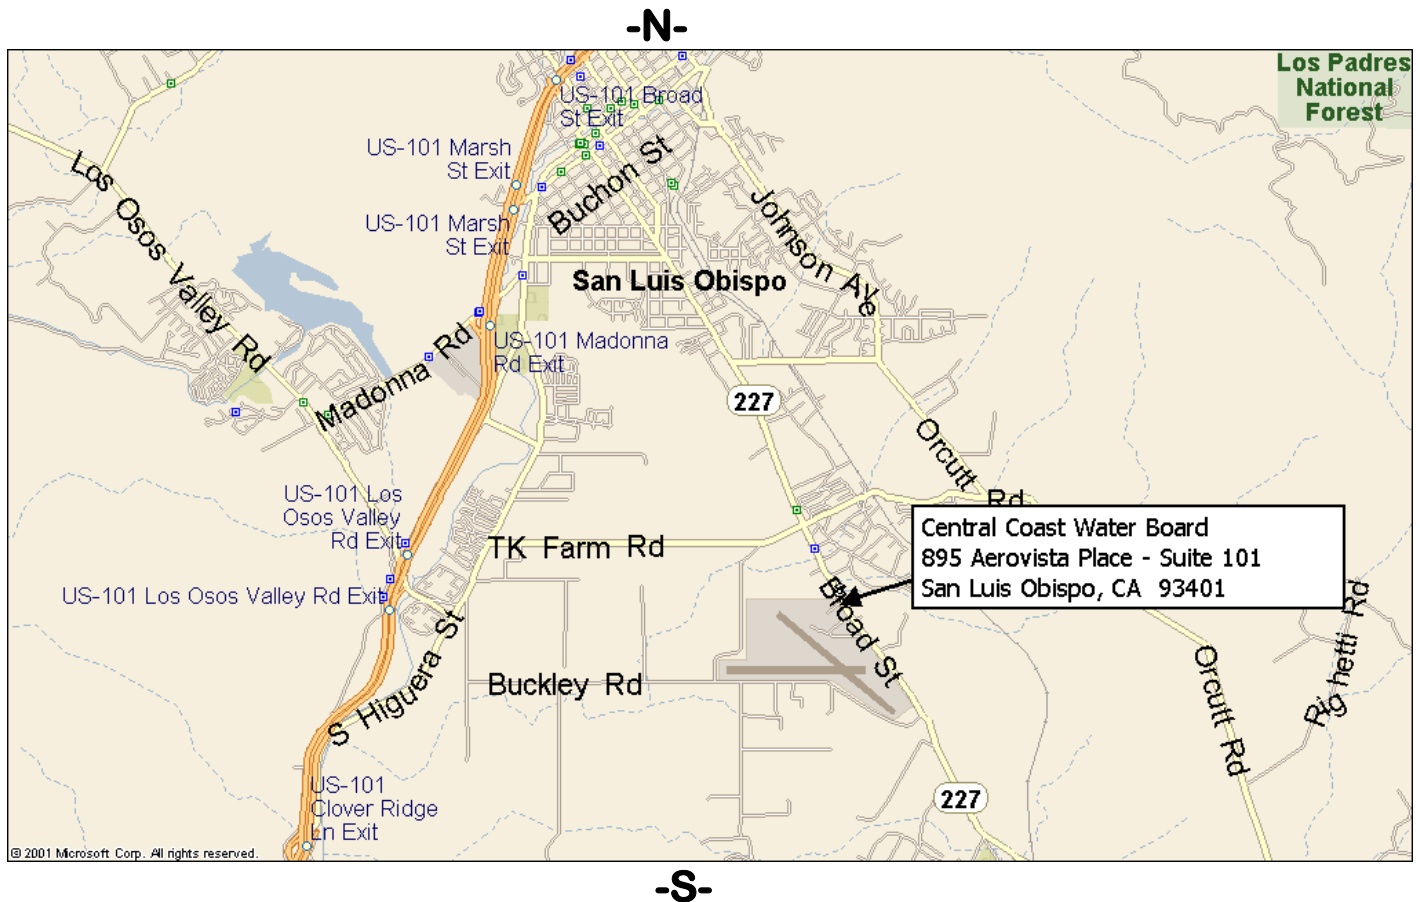

**Central Coast Water Board
895 Aerovista Place, Suite 101
San Luis Obispo, CA 93401
805-549-3147**

Central Coast Water Board Offices:

From Airport: turn left on Airport Drive (located between airport parking lots), go to Aerovista Park and turn right. Turn right into parking lot just before Broad Street (227).

From 101 Southbound: take Los Osos Valley Rd. exit, turn left on Los Osos Valley Rd., turn left on S. Higuera St., turn right on Tank Farm Rd., turn right on Broad St.(227), turn right on Aerovista Place and park in first parking lot on left.

From 101 Northbound: take Los Osos Valley Rd. exit, turn right on Los Osos Valley Rd., turn left on S. Higuera St., turn right on Tank Farm Rd., turn right on Broad St.(227), turn right on Aerovista Place and park in first parking lot on left.