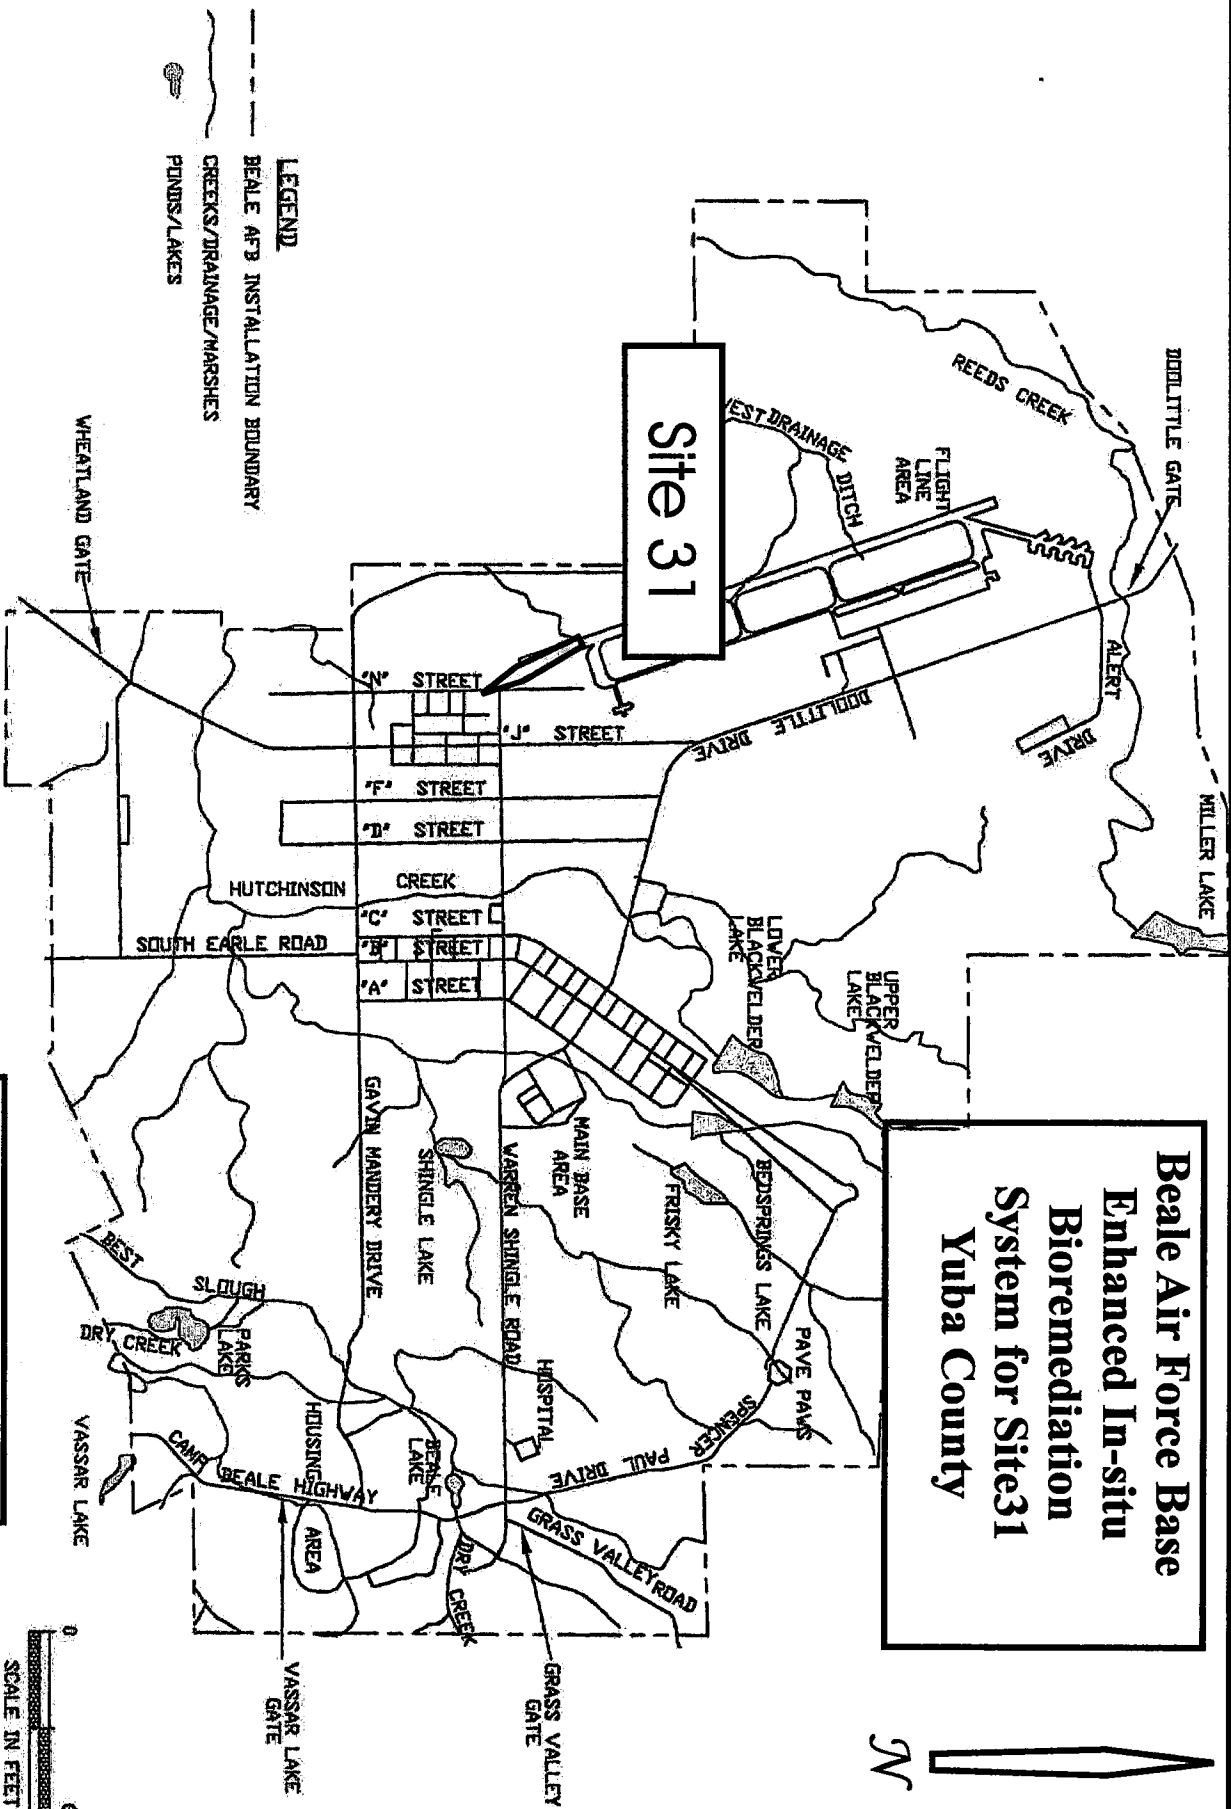

**Beale Air Force Base  
Enhanced In-situ  
Bioremediation  
System for Site 31  
Yuba County**

Site 31

Attachment A