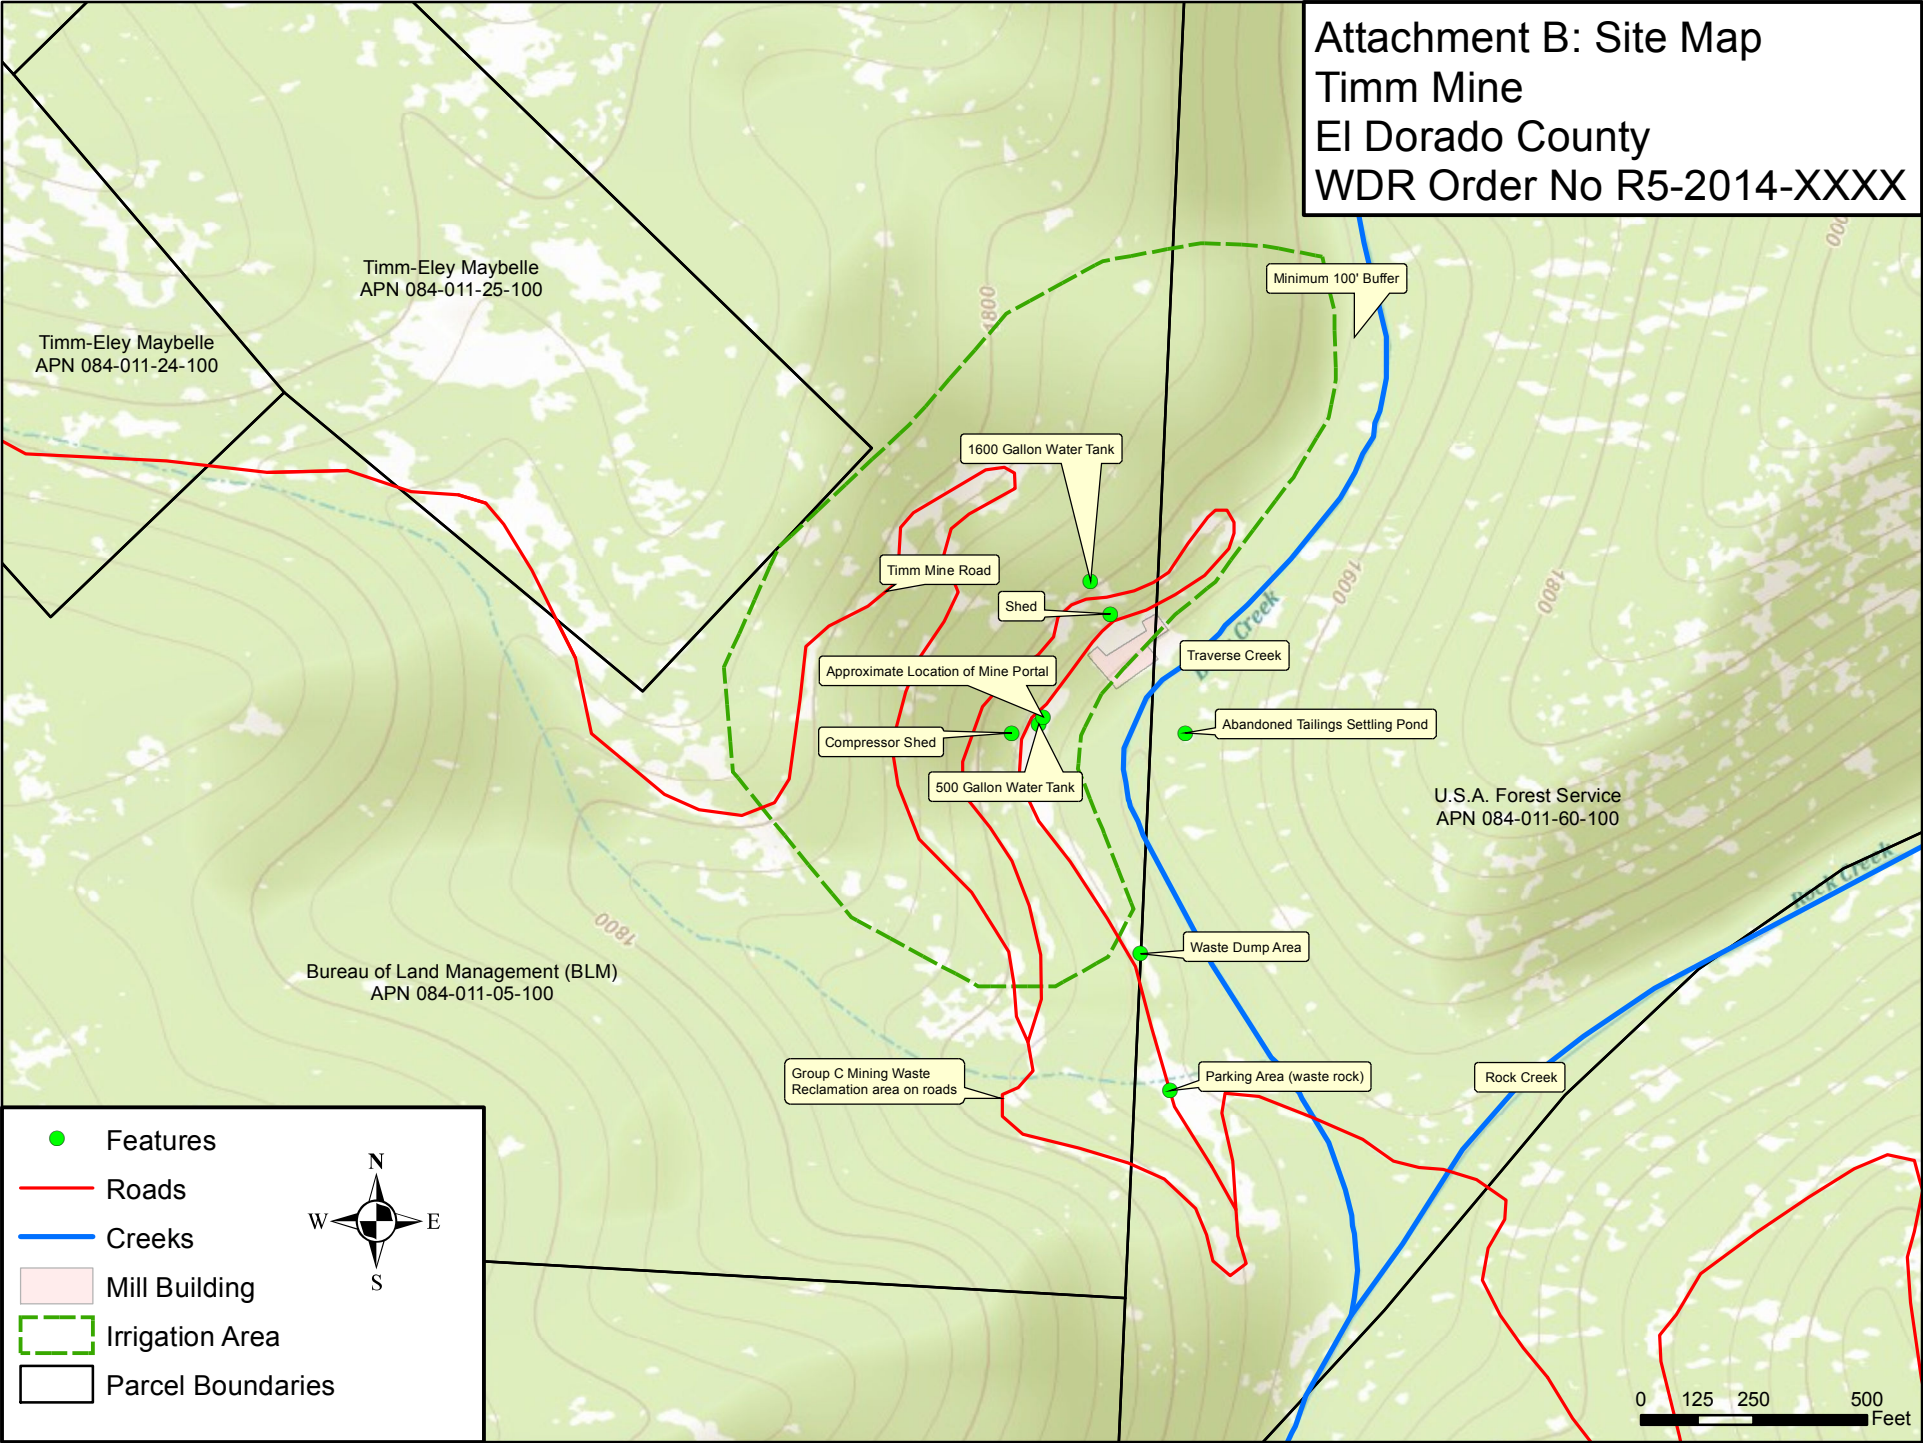

Attachment B: Site Map  
 Timm Mine  
 El Dorado County  
 WDR Order No R5-2014-XXXX

**Legend**

- Features
- Roads
- Creeks
- Mill Building
- Irrigation Area
- Parcel Boundaries

**Compass Rose**

N  
 W — E  
 S