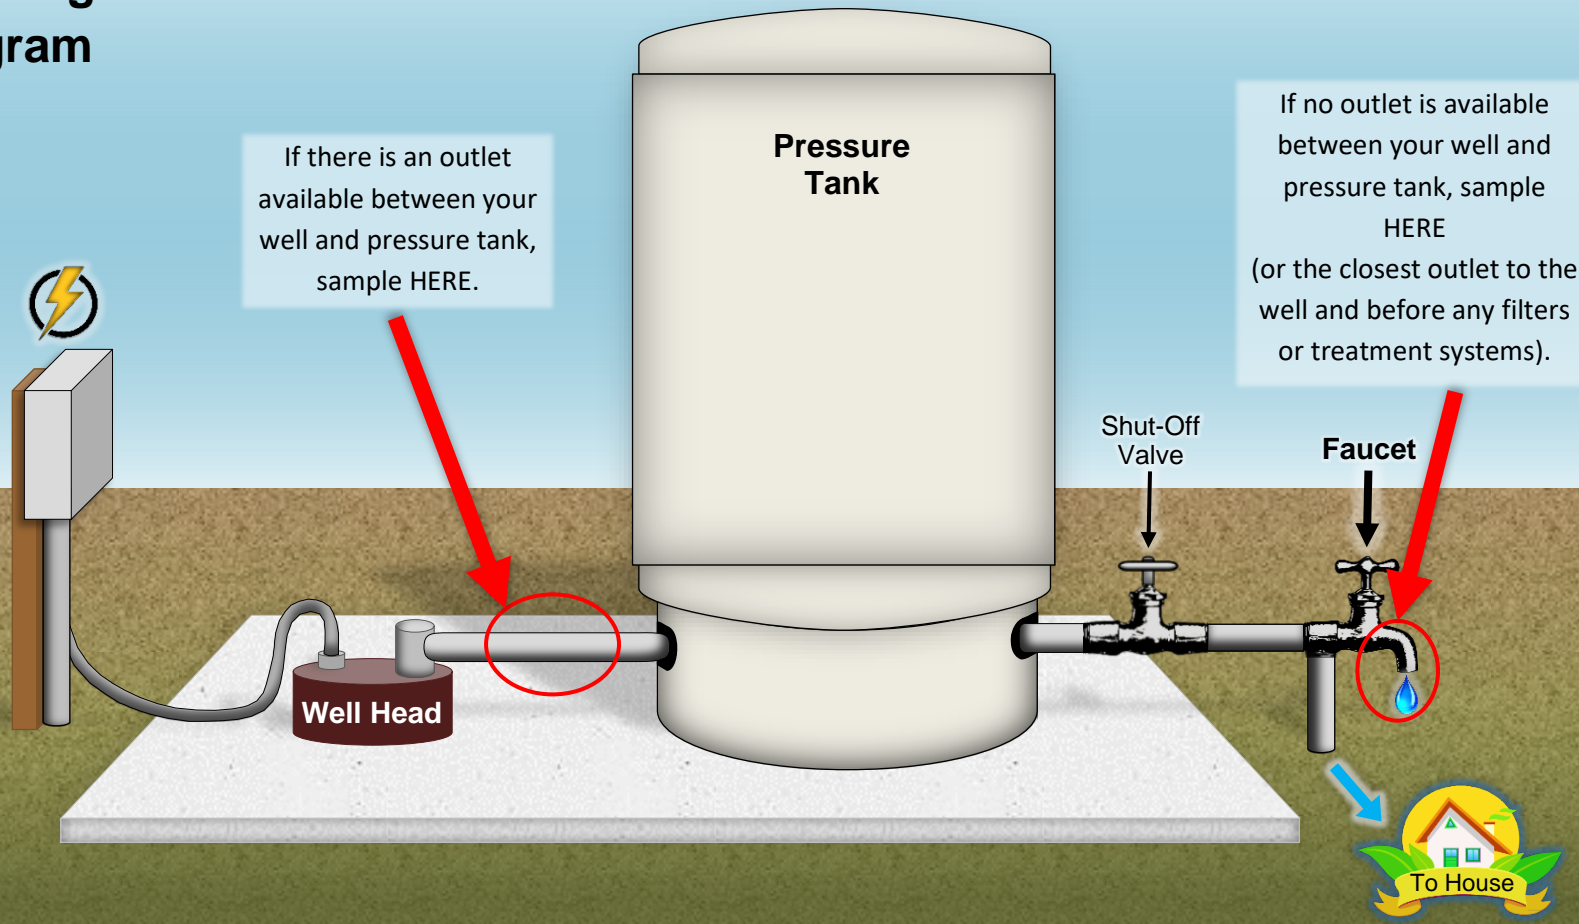

Drinking Water Well Diagram

If there is an outlet available between your well and pressure tank, sample HERE.

If no outlet is available between your well and pressure tank, sample HERE (or the closest outlet to the well and before any filters or treatment systems).

Well Head

Pressure Tank

Shut-Off Valve

Faucet

To House