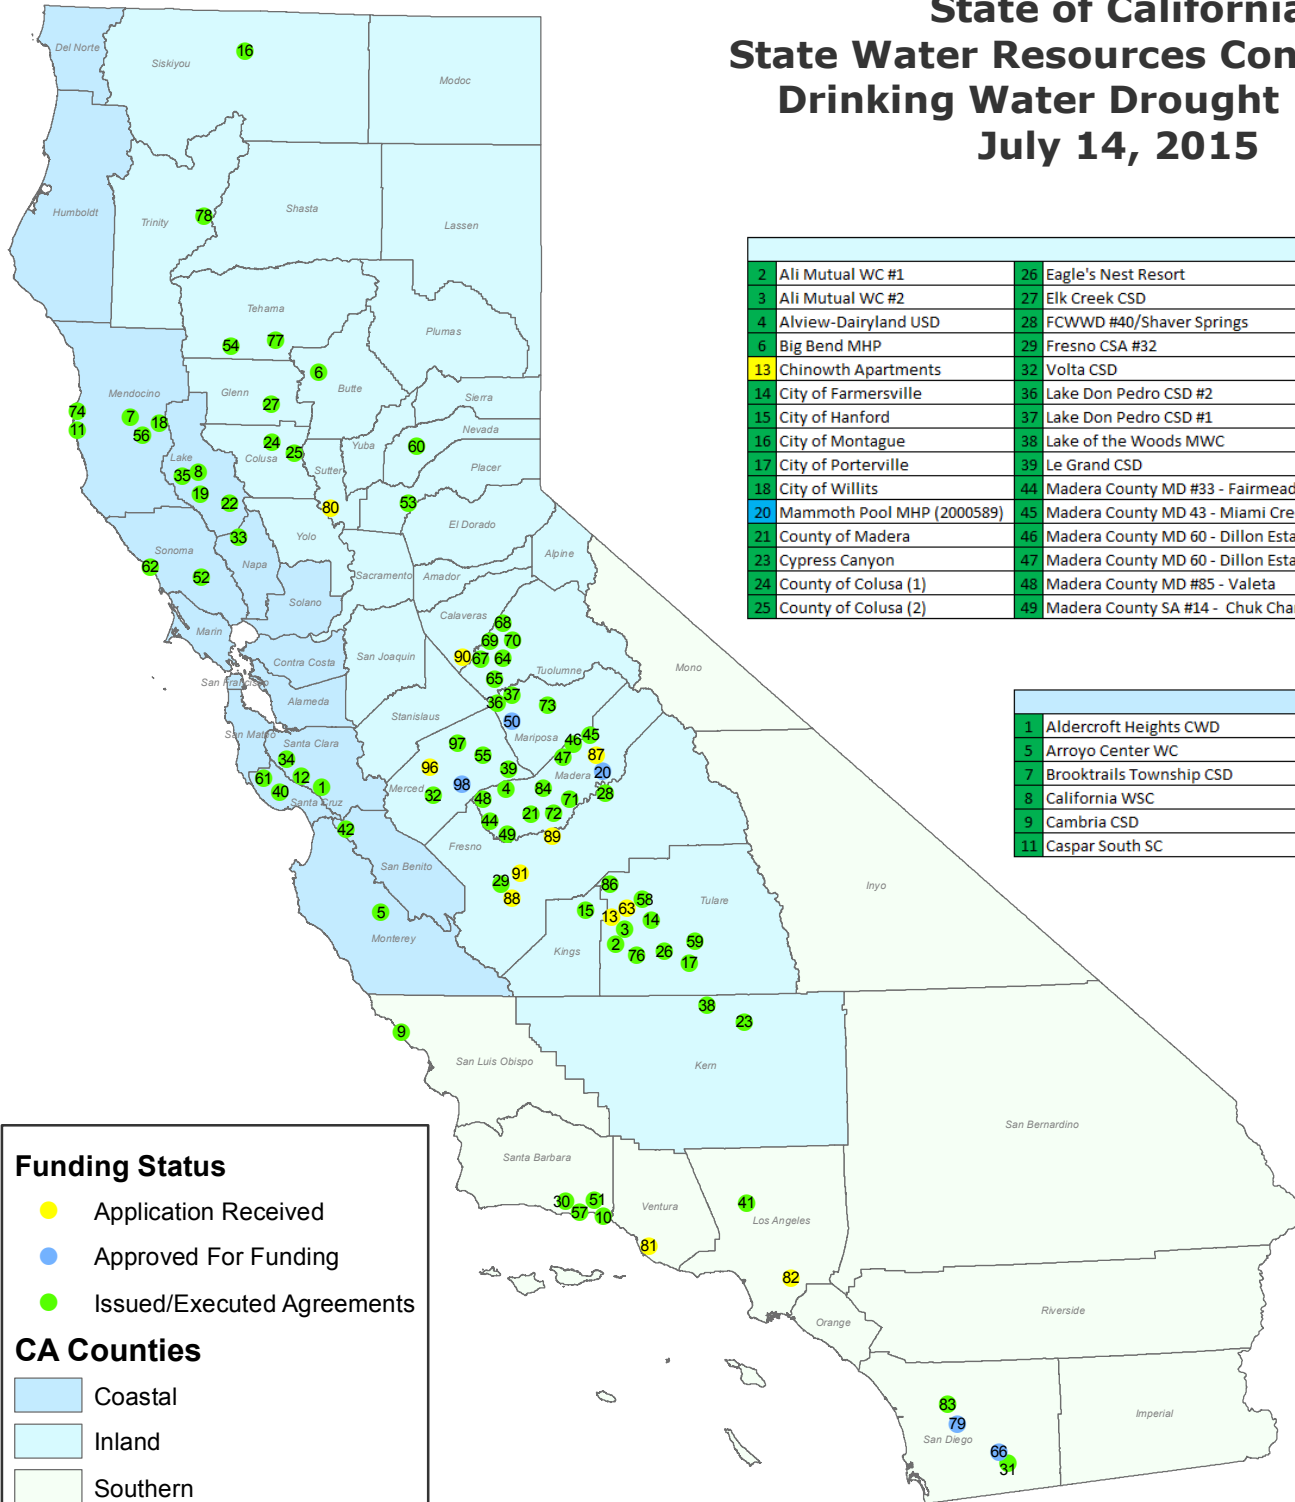

State of California State Water Resources Control Board Drinking Water Drought Funding July 14, 2015

Funding Status

- Application Received
- Approved For Funding
- Issued/Executed Agreements

CA Counties

- Coastal
- Inland
- Southern

Inland					
2	Ali Mutual WC #1	26	Eagle's Nest Resort	50	McClure Boat Club
3	Ali Mutual WC #2	27	Elk Creek CSD	53	Ophir Gardens
4	Alview-Dairyland USD	28	FCWWD #40/Shaver Springs	54	Paskenta CSD
6	Big Bend MHP	29	Fresno CSA #32	55	Plainsburg Elementary School
13	Chinowth Apartments	32	Volta CSD	58	Seville WC
14	City of Farmersville	36	Lake Don Pedro CSD #2	59	Springville PUD
15	City of Hanford	37	Lake Don Pedro CSD #1	60	Cal Forestry and Fire Protection
16	City of Montague	38	Lake of the Woods MWC	63	Tulare County CWS - Visalia
17	City of Porterville	39	Le Grand CSD	64	Tuolumne UD 5510001 #1
18	City of Willits	44	Madera County MD #33 - Fairmead	65	Tuolumne UD 5510001 #2
20	Mammoth Pool MHP (2000589)	45	Madera County MD 43 - Miami Creek Knolls	67	Tuolumne UD 5510013 #1
21	County of Madera	46	Madera County MD 60 - Dillon Estates #1	68	Tuolumne UD 5510013 #2
23	Cypress Canyon	47	Madera County MD 60 - Dillon Estates #2	69	Tuolumne UD 5510013 #3
24	County of Colusa (1)	48	Madera County MD #85 - Valeta	70	Twain Harte CSD
25	County of Colusa (2)	49	Madera County SA #14 - Chuk Chanse	71	Valley Teen Ranch #1
				72	Valley Teen Ranch #2
				73	Whispering Pines Apartments
				76	London CSD
				77	Paskenta CSD (2)
				78	Lewiston Park MWC
				80	Robbins (Sutter County WWD #1)
				84	Madera USD (Dixieland Elementary)
				86	Tulare County
				87	Bass Lake Water Company
				88	Cantua Creek CSA 32
				89	Central High School
				90	Copper Cove CWD
				91	El Porvenir CSA 30
				96	Hillview WC - Oakhurst/Sierra Lakes
				97	Hillview WC - Raymond
				98	Hillview WC - Raymond (2)

Coastal					
1	Aldercroft Heights CWD	12	Chemeketa Park MWC	40	Lompico County WD
5	Arroyo Center WC	19	Clearwater MWC	42	Los Madrones MWC
7	Brooktrails Township CSD	22	Crescent Bay IC	52	Mt Taylor MHP
8	California WSC	33	Lake Berryessa Resort ID	56	Redwood Valley CWD
9	Cambria CSD	34	Lake Canyon MWC	61	Summit MWC
11	Caspar South SC	35	Lake County SA #22 - Mt. Hannah	62	Timber Cove CWD
				74	Woodside RV Park

Southern					
10	Carpinteria Valley WD				
30	Goleta WD				
31	Guatay MBC				
41	Los Angeles Residential CF				
51	Montecito WD				
57	Santa Barbara WD				
66	Guatay MBC (2)				
79	Western Water Conservation for Ramona				
81	Cloverdale MWC				
82	City of Pico Rivera				
83	Western Water Conser. (Ramona Well 3)				

Regional Totals			
Inland	Coastal	Southern	
3	0	2	5
9	0	2	11
49	19	7	75
61	19	11	Totals