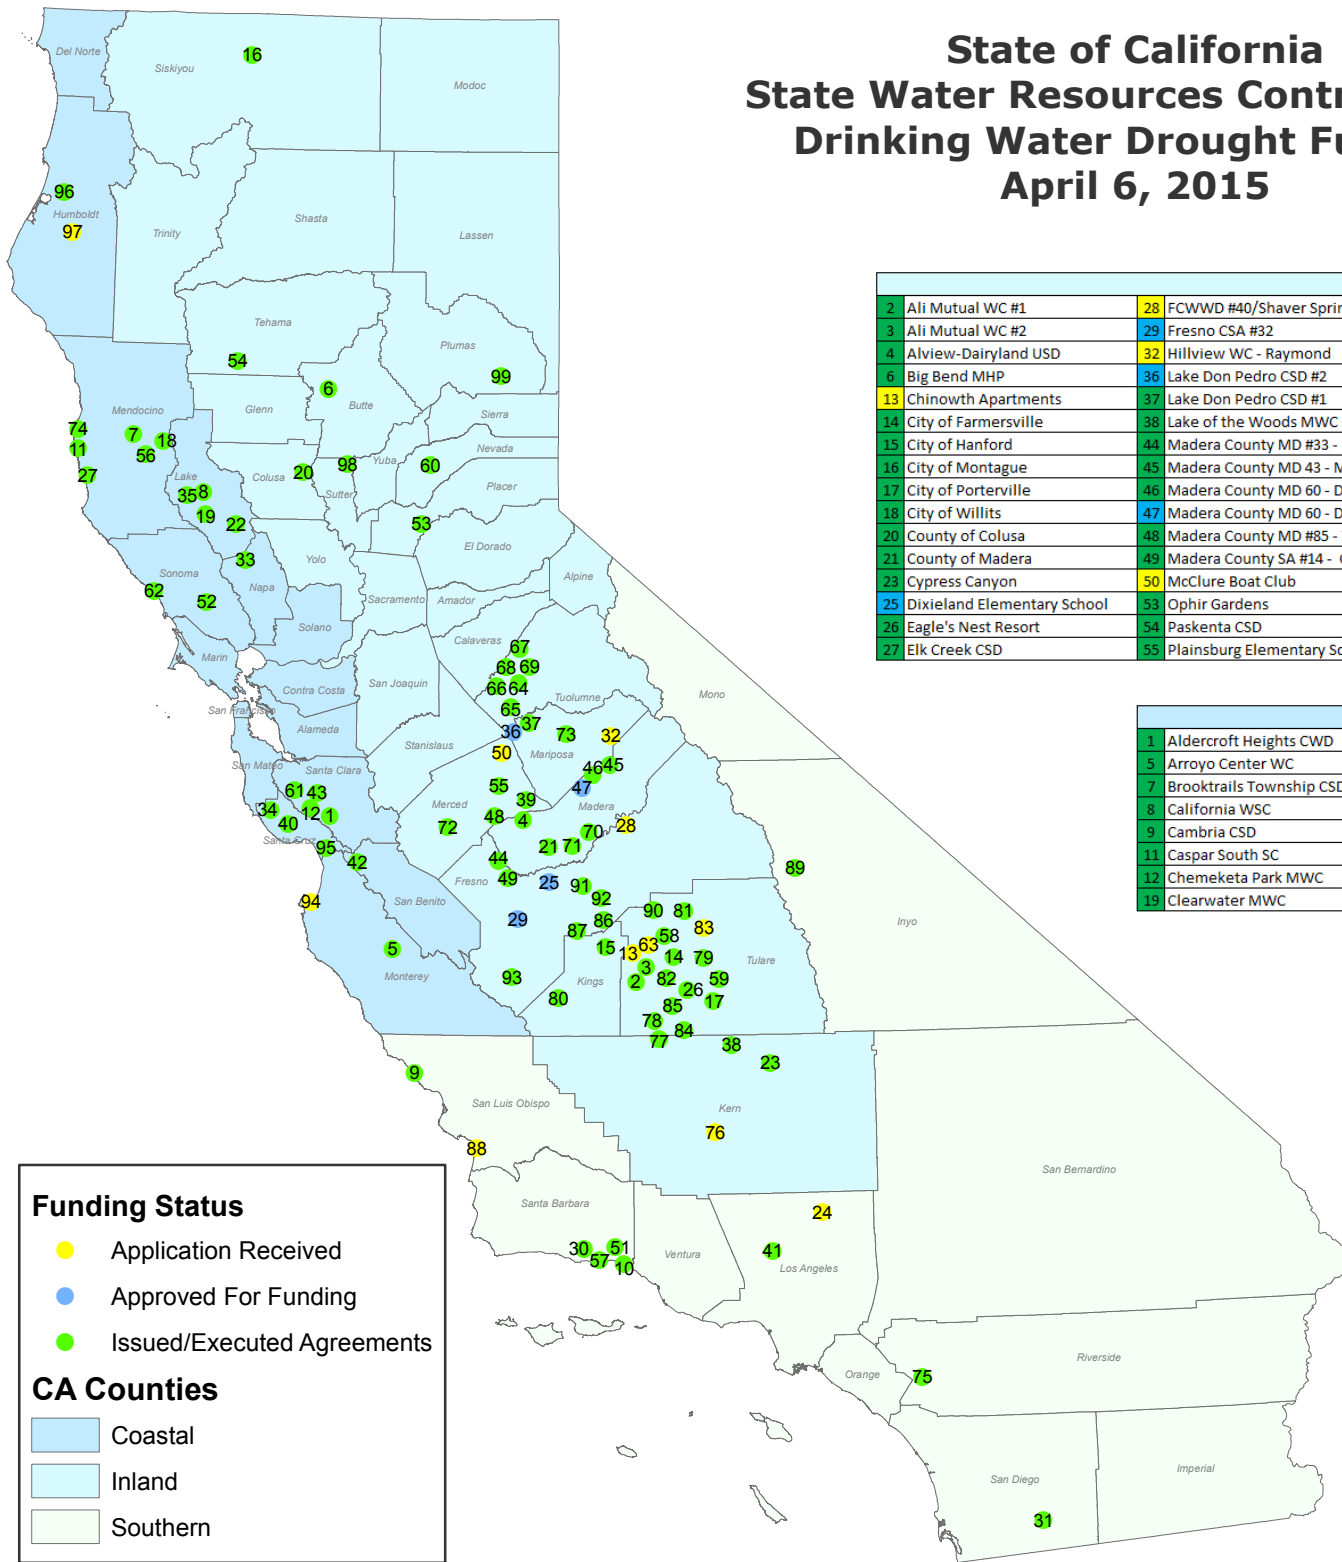

State of California State Water Resources Control Board Drinking Water Drought Funding April 6, 2015

Funding Status

- Application Received
- Approved For Funding
- Issued/Executed Agreements

CA Counties

- Coastal
- Inland
- Southern

Inland			
2	Ali Mutual WC #1	28	FCWWD #40/Shaver Springs
3	Ali Mutual WC #2	29	Fresno CSA #32
4	Alvium-Dairyland USD	32	Hillview WC - Raymond
6	Big Bend MHP	36	Lake Don Pedro CSD #2
13	Chinowth Apartments	37	Lake Don Pedro CSD #1
14	City of Farmersville	38	Lake of the Woods MWC
15	City of Hanford	44	Madera County MD #33 - Fairmead
16	City of Montague	45	Madera County MD 43 - Miami Creek Knolls
17	City of Porterville	46	Madera County MD 60 - Dillon Estates #1
18	City of Willits	47	Madera County MD 60 - Dillon Estates #2
20	County of Colusa	48	Madera County MD #85 - Valeta
21	County of Madera	49	Madera County SA #14 - Chuk Chanse
23	Cypress Canyon	50	McClure Boat Club
25	Dixieland Elementary School	53	Ophir Gardens
26	Eagle's Nest Resort	54	Paskenta CSD
27	Elk Creek CSD	55	Plainsburg Elementary School
58	Seville WC	78	Allensworth CSD
59	Springville PUD	79	Tooleville Mutual NWA
60	Cal Forestry and Fire Protection	80	Kettleman City CSD
63	Tulare County CWS - Visalia	81	Sequoia Union School
64	Tuolumne UD 5510001 #1	82	City of Lindsay
65	Tuolumne UD 5510001 #2	83	City of Lindsay
66	Tuolumne UD 5510013 #1	84	Beverly-Grand MWC
67	Tuolumne UD 5510013 #2	85	Souls MWC
68	Tuolumne UD 5510013 #3	86	Tulare County
69	Twain Harte CSD	87	Self Help Enterprises
70	Valley Teen Ranch #1	90	East Orosi CSD
71	Valley Teen Ranch #2	91	Pershing High School
72	Volta CSD	92	Self Help Enterprises
73	Whispering Pines Apartments	93	Washington Union School
76	Arvin CSD	98	City of Live Oak
77	City of Delano	99	Grizzly Lake CSD
		39	Le Grand CSD