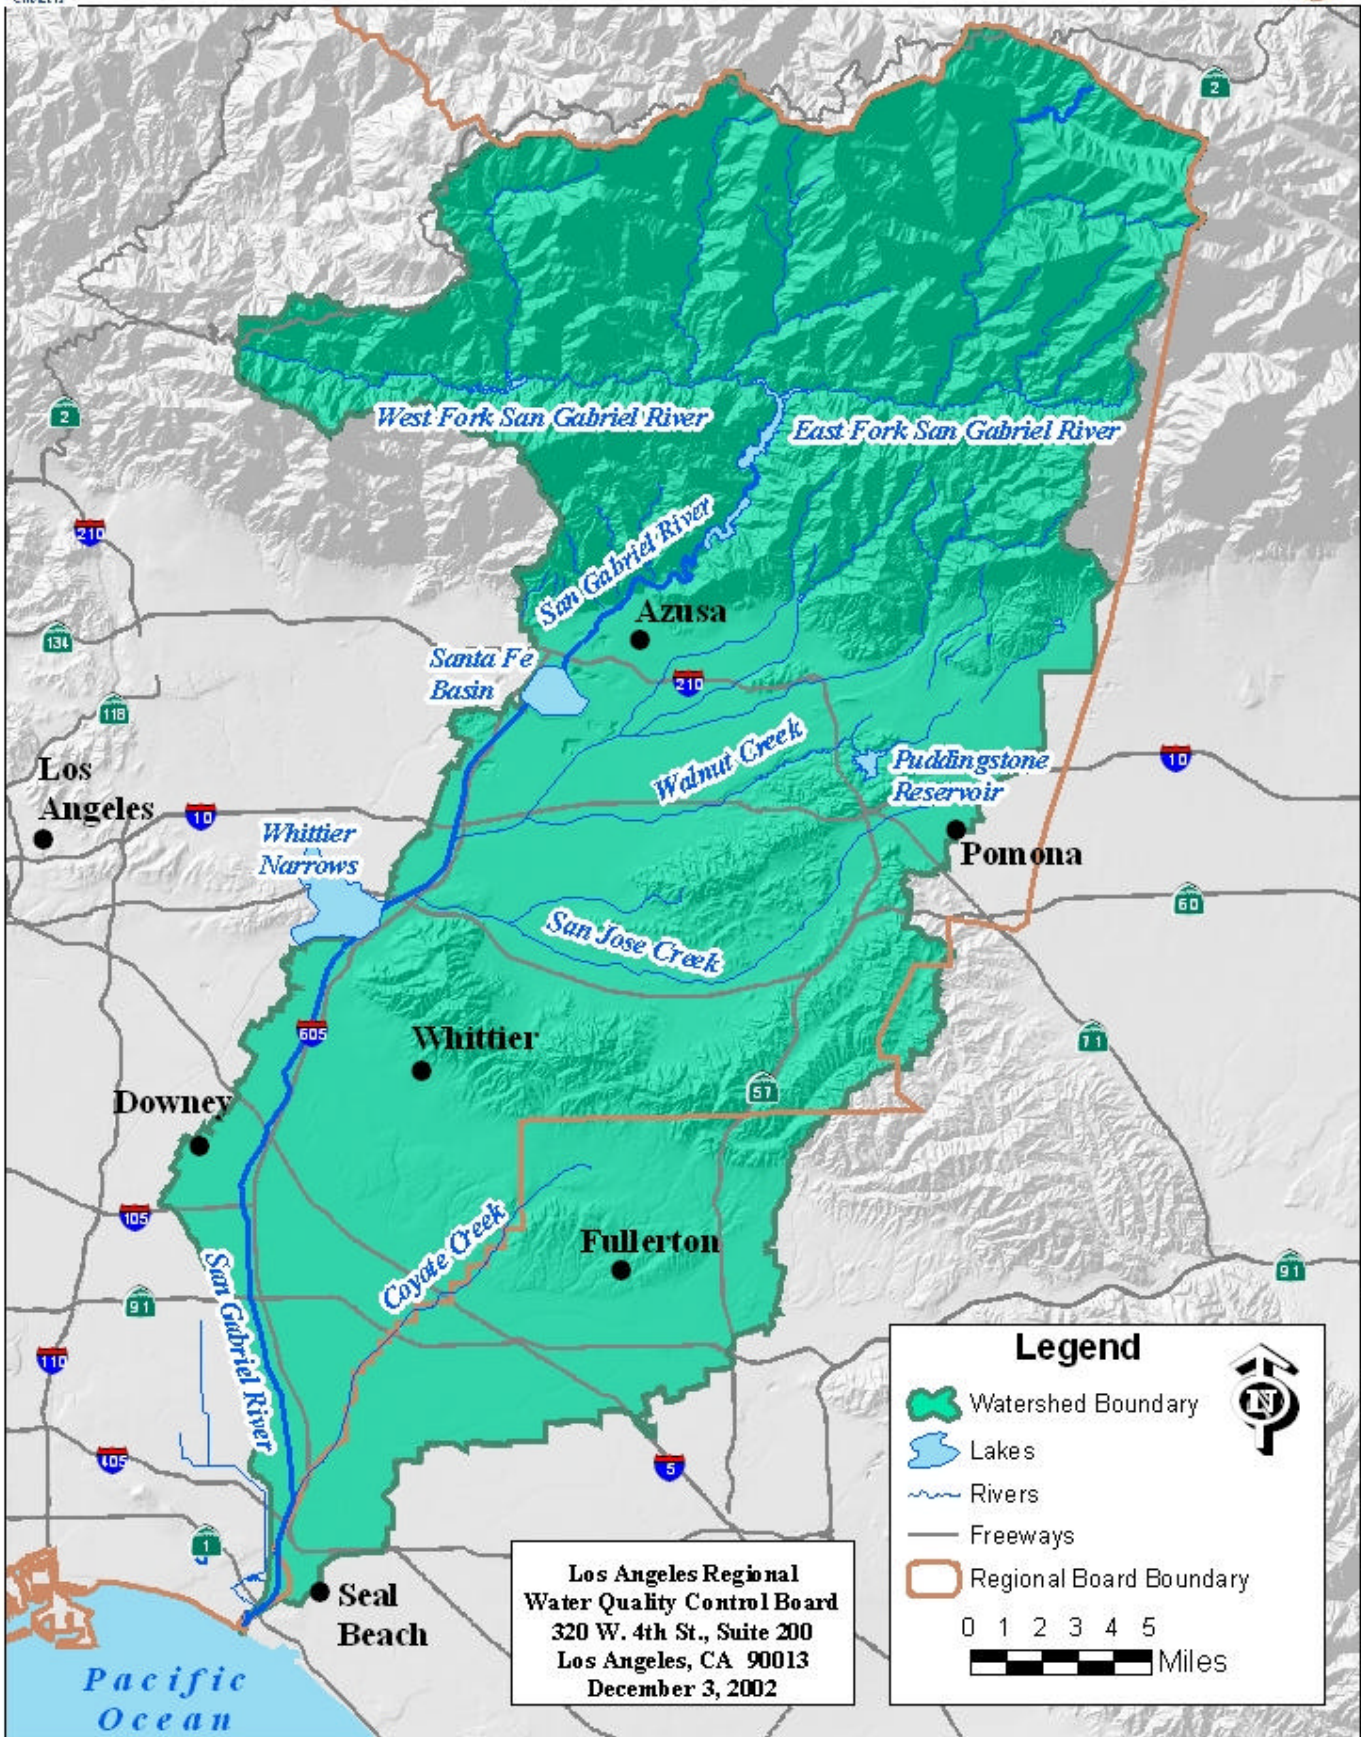

San Gabriel River Watershed

Los Angeles Regional
Water Quality Control Board
320 W. 4th St., Suite 200
Los Angeles, CA 90013
December 3, 2002

Legend

- Watershed Boundary
- Lakes
- Rivers
- Freeways
- Regional Board Boundary

0 1 2 3 4 5
 Miles