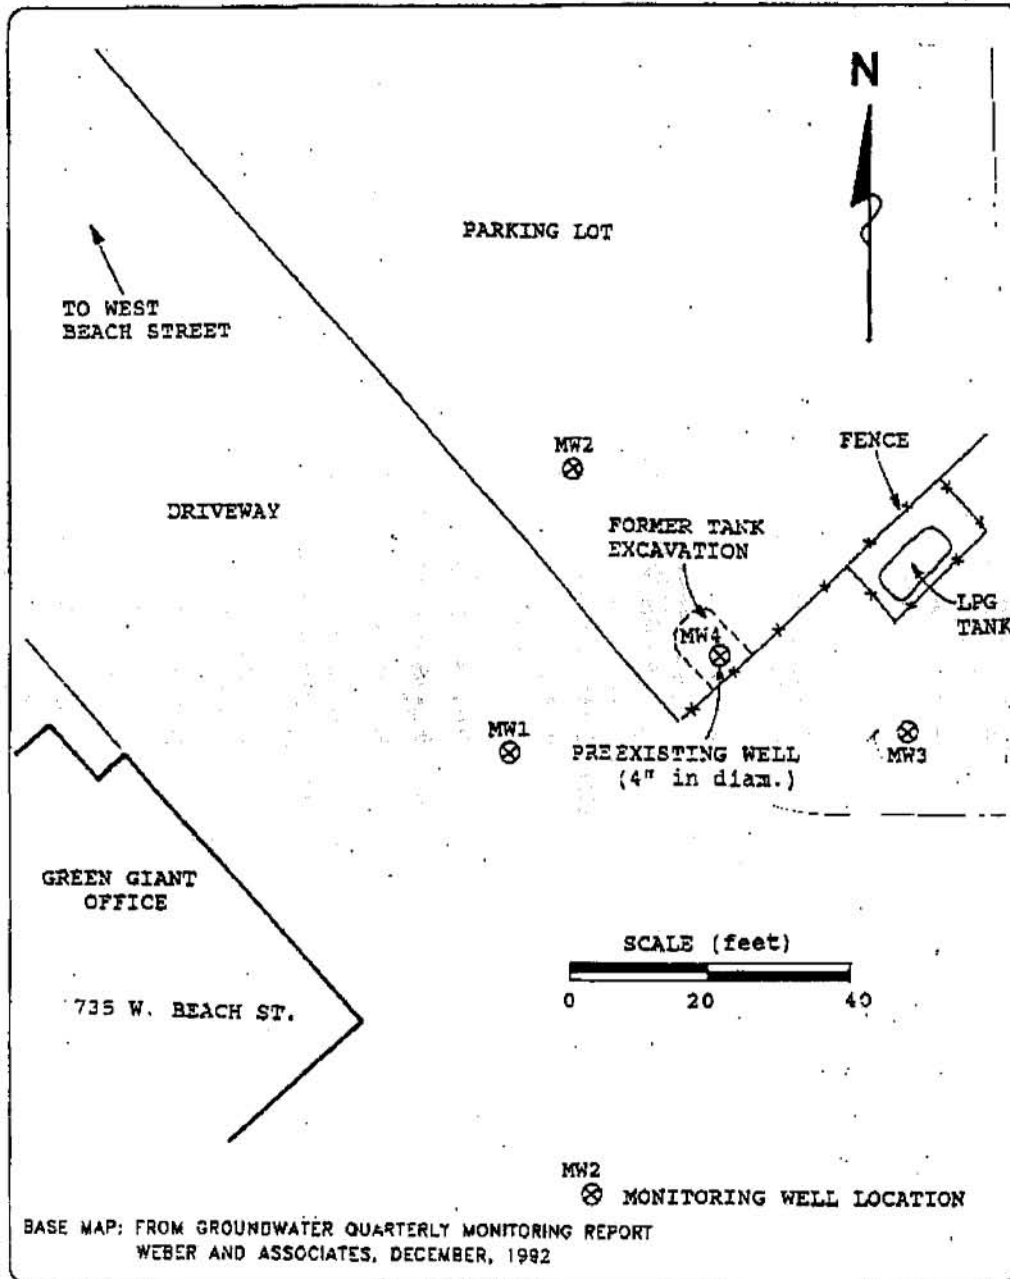

Figure 2 – Well Map

ATI
3400 VLEN CANYON RD. #111 SCOTT'S VALLEY, CA 95066
 T. (931) 431-2220 F. (931) 431-2220

SITE PLAN
FORMER GREEN GIANT FACILITY
 735 W. BEACH STREET
 WATSONVILLE, CA 95076

FIGURE 2
 REV 0 12/23/03
 PROJECT G3402