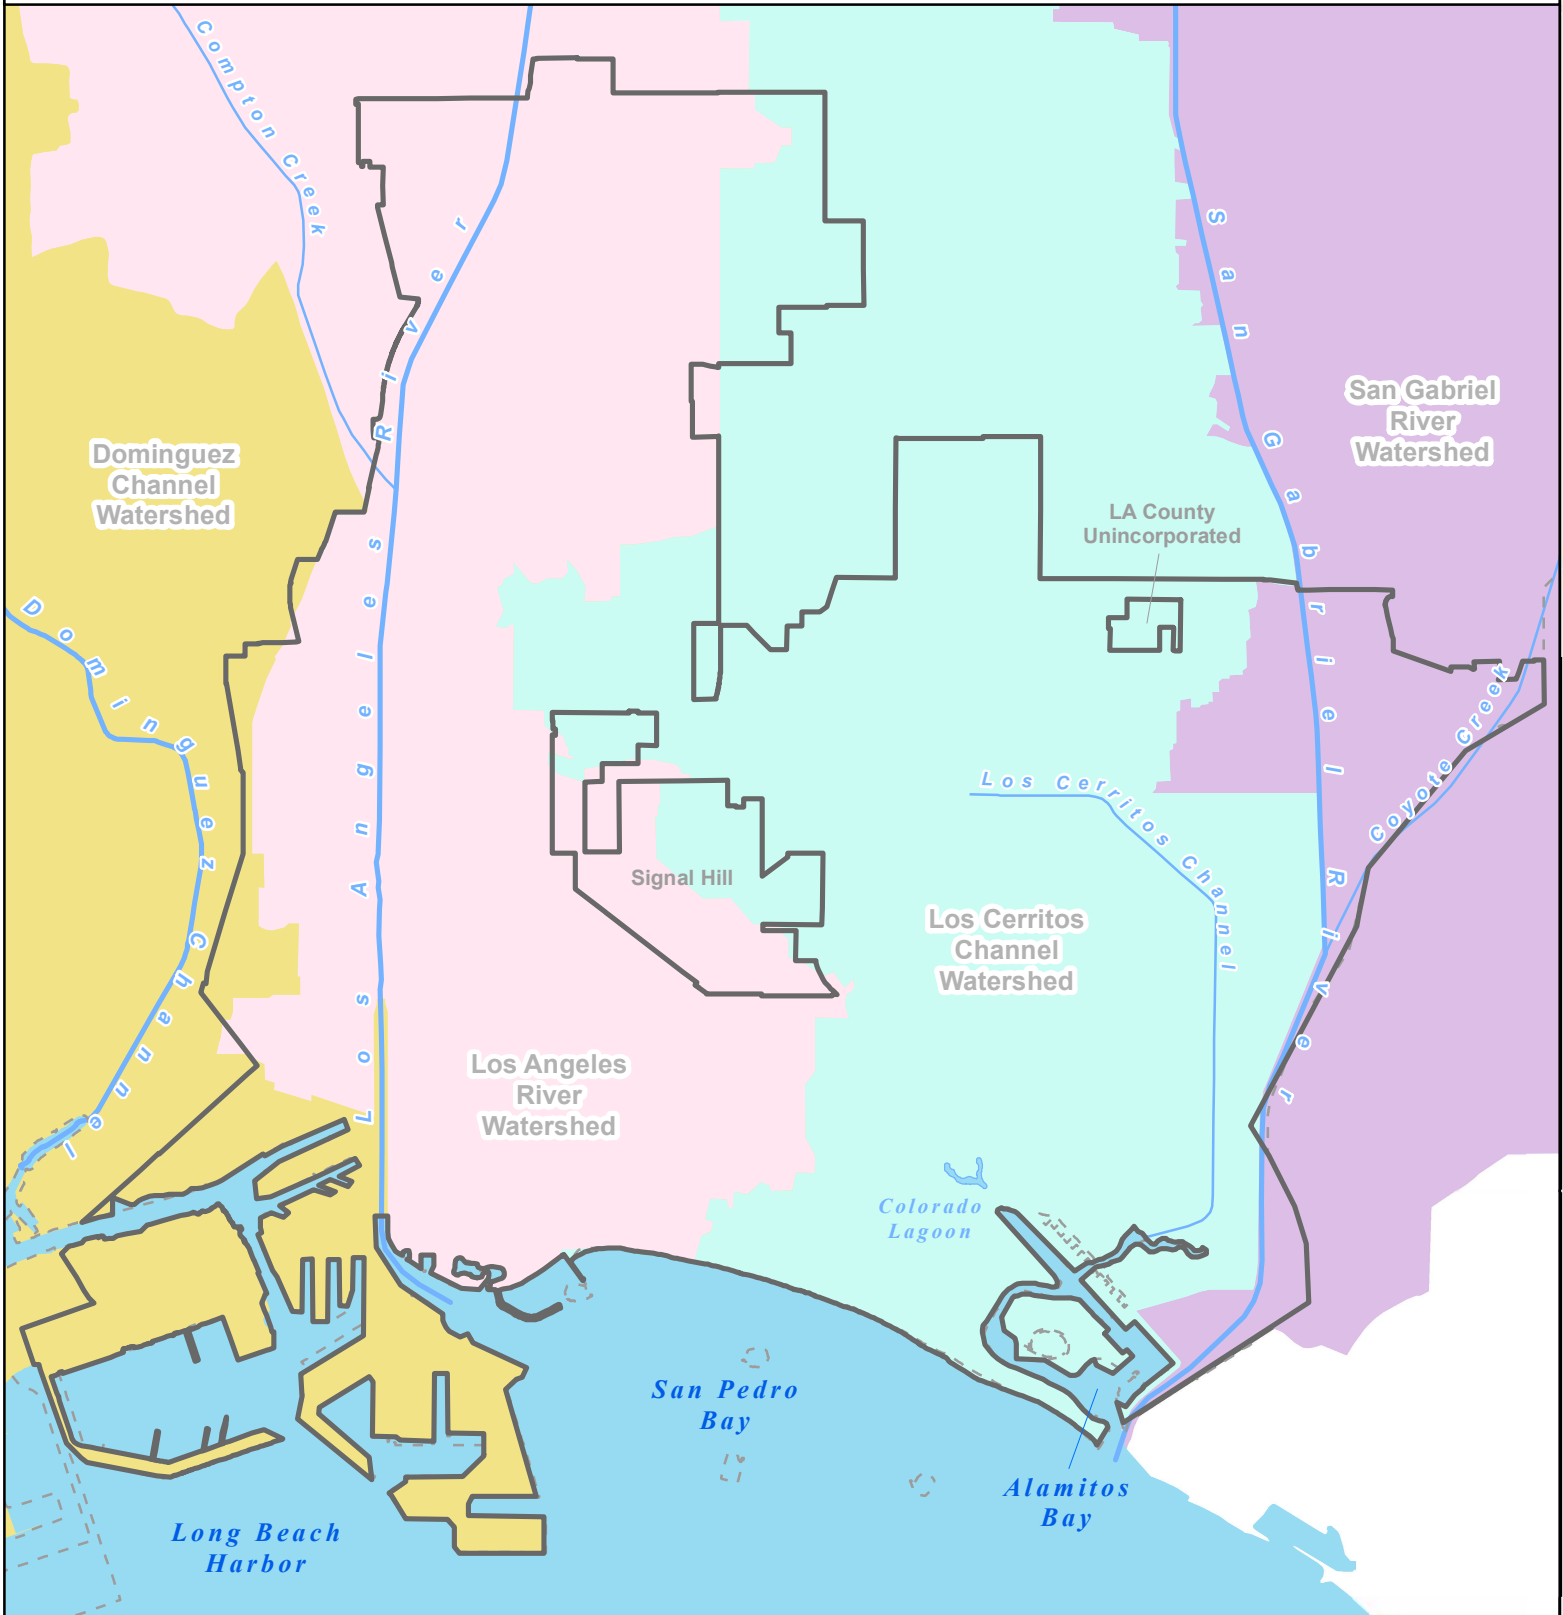

Attachment B - Watershed Management Areas within the City of Long Beach

LEGEND

-  City Boundary
-  LA County Boundary

0 0.5 1
Miles

*Pacific
Ocean*