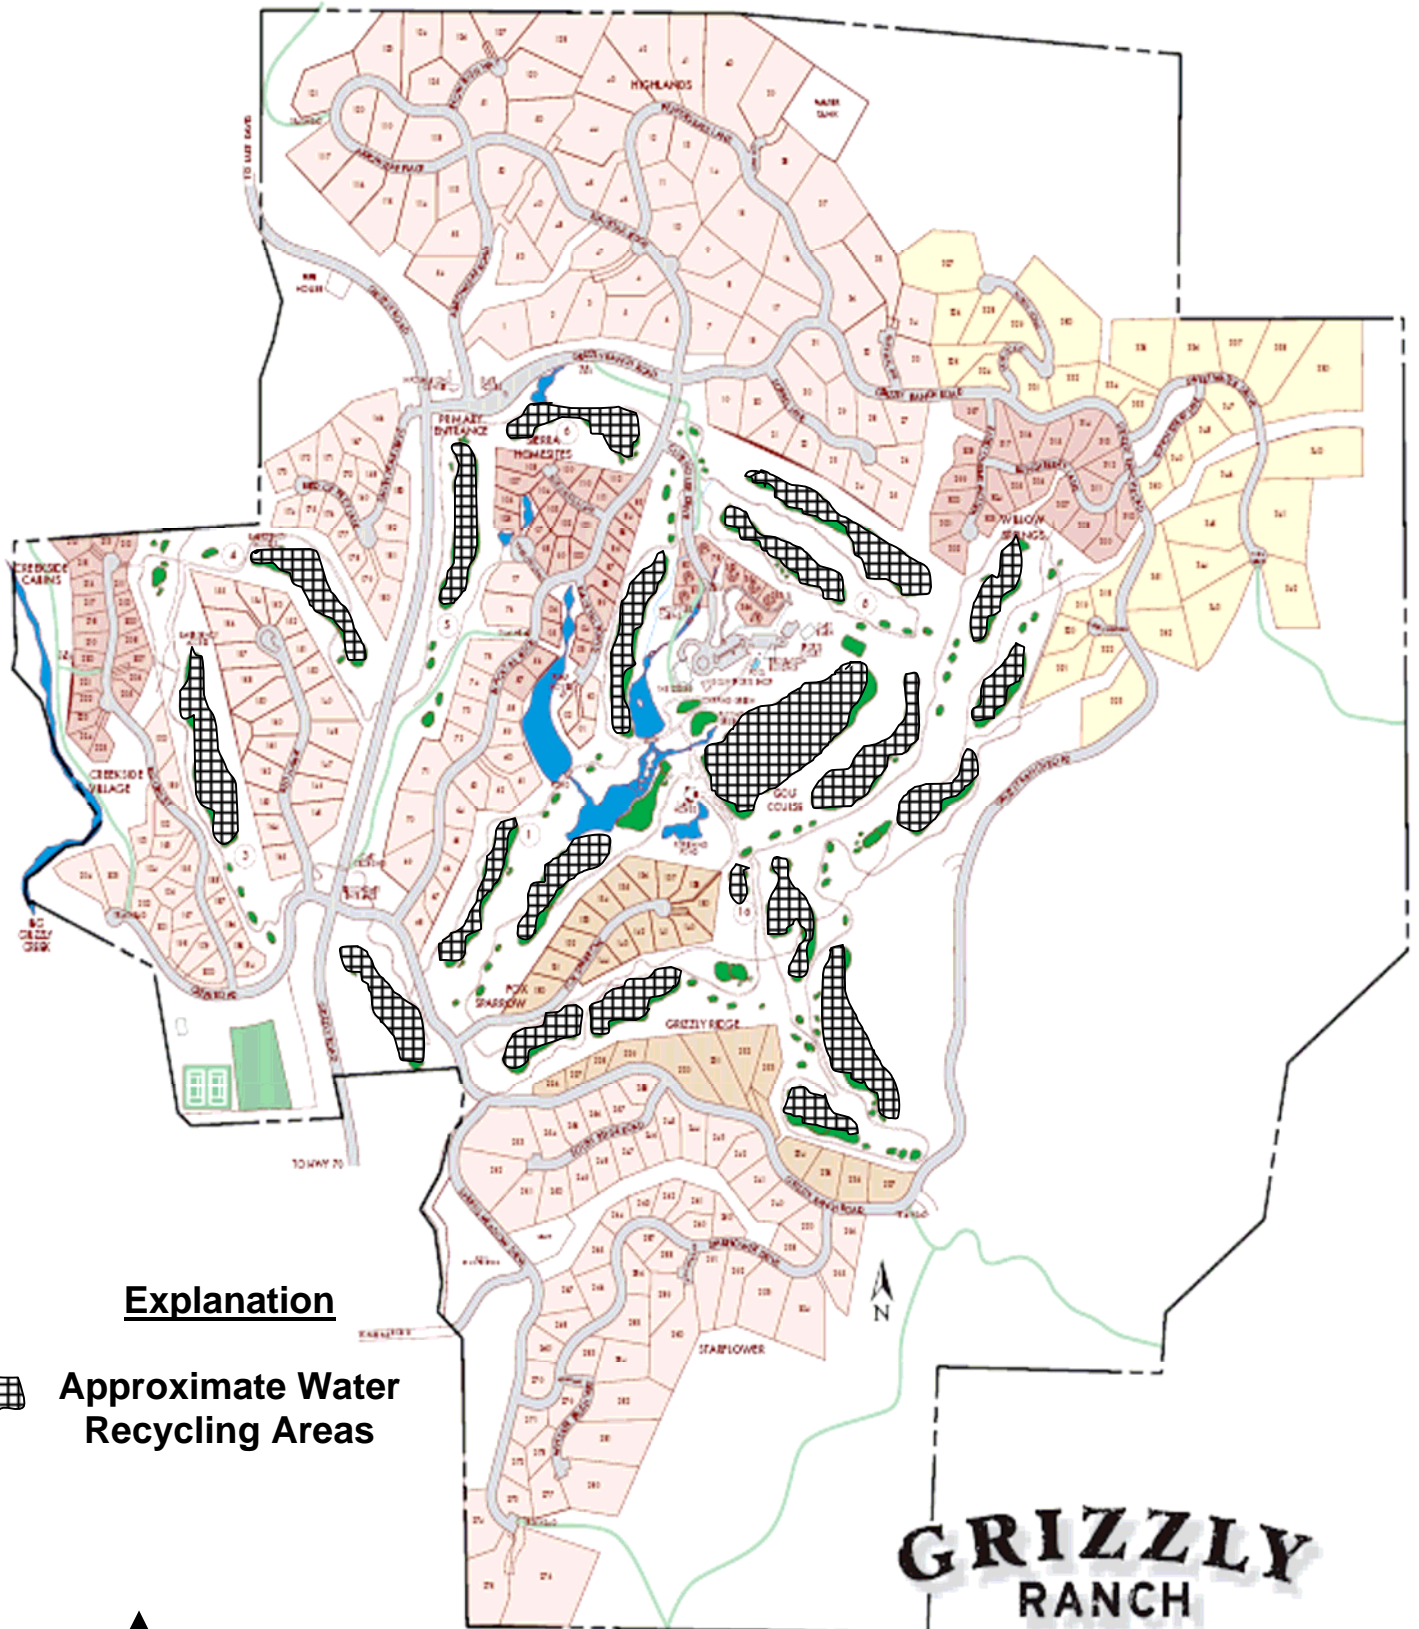

Recycling Area Location Map

Explanation

Approximate Water Recycling Areas

GRIZZLY RANCH

PRIVATE MOUNTAIN GOLF COMMUNITY
A Lowé Destination Development Community

Call toll-free 866-901-1010, or email us at info@GrizzlyRanch.com.
P.O. Box 1075 • 4375 Grizzly Road • Portola, CA 96122

“NOT TO SCALE”