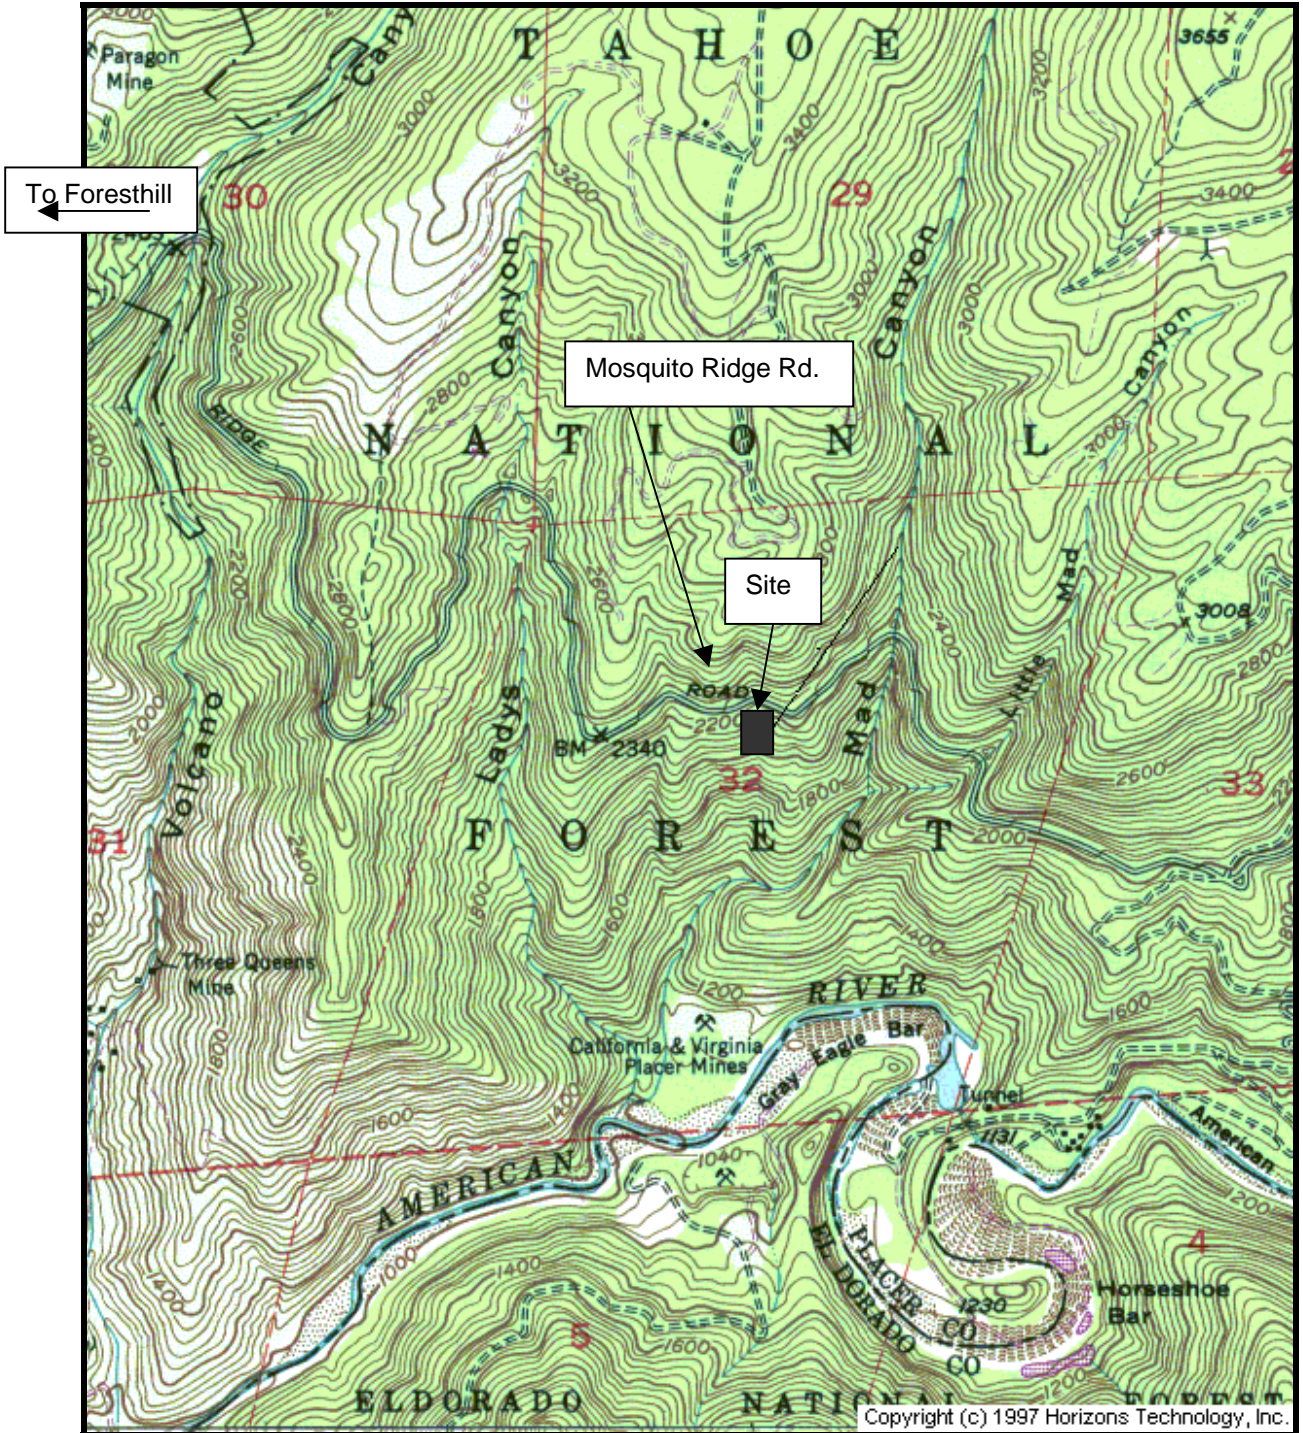

ATTACHMENT A

Source: Raster Map USGS 7.5 minute topographic map, Foresthill, California.

SITE LOCATION MAP

WDRs No. R5-2007-XXXX
Richard Sykora and Forest Service
Red Ink Maid and Big Seam Mine
Placer County