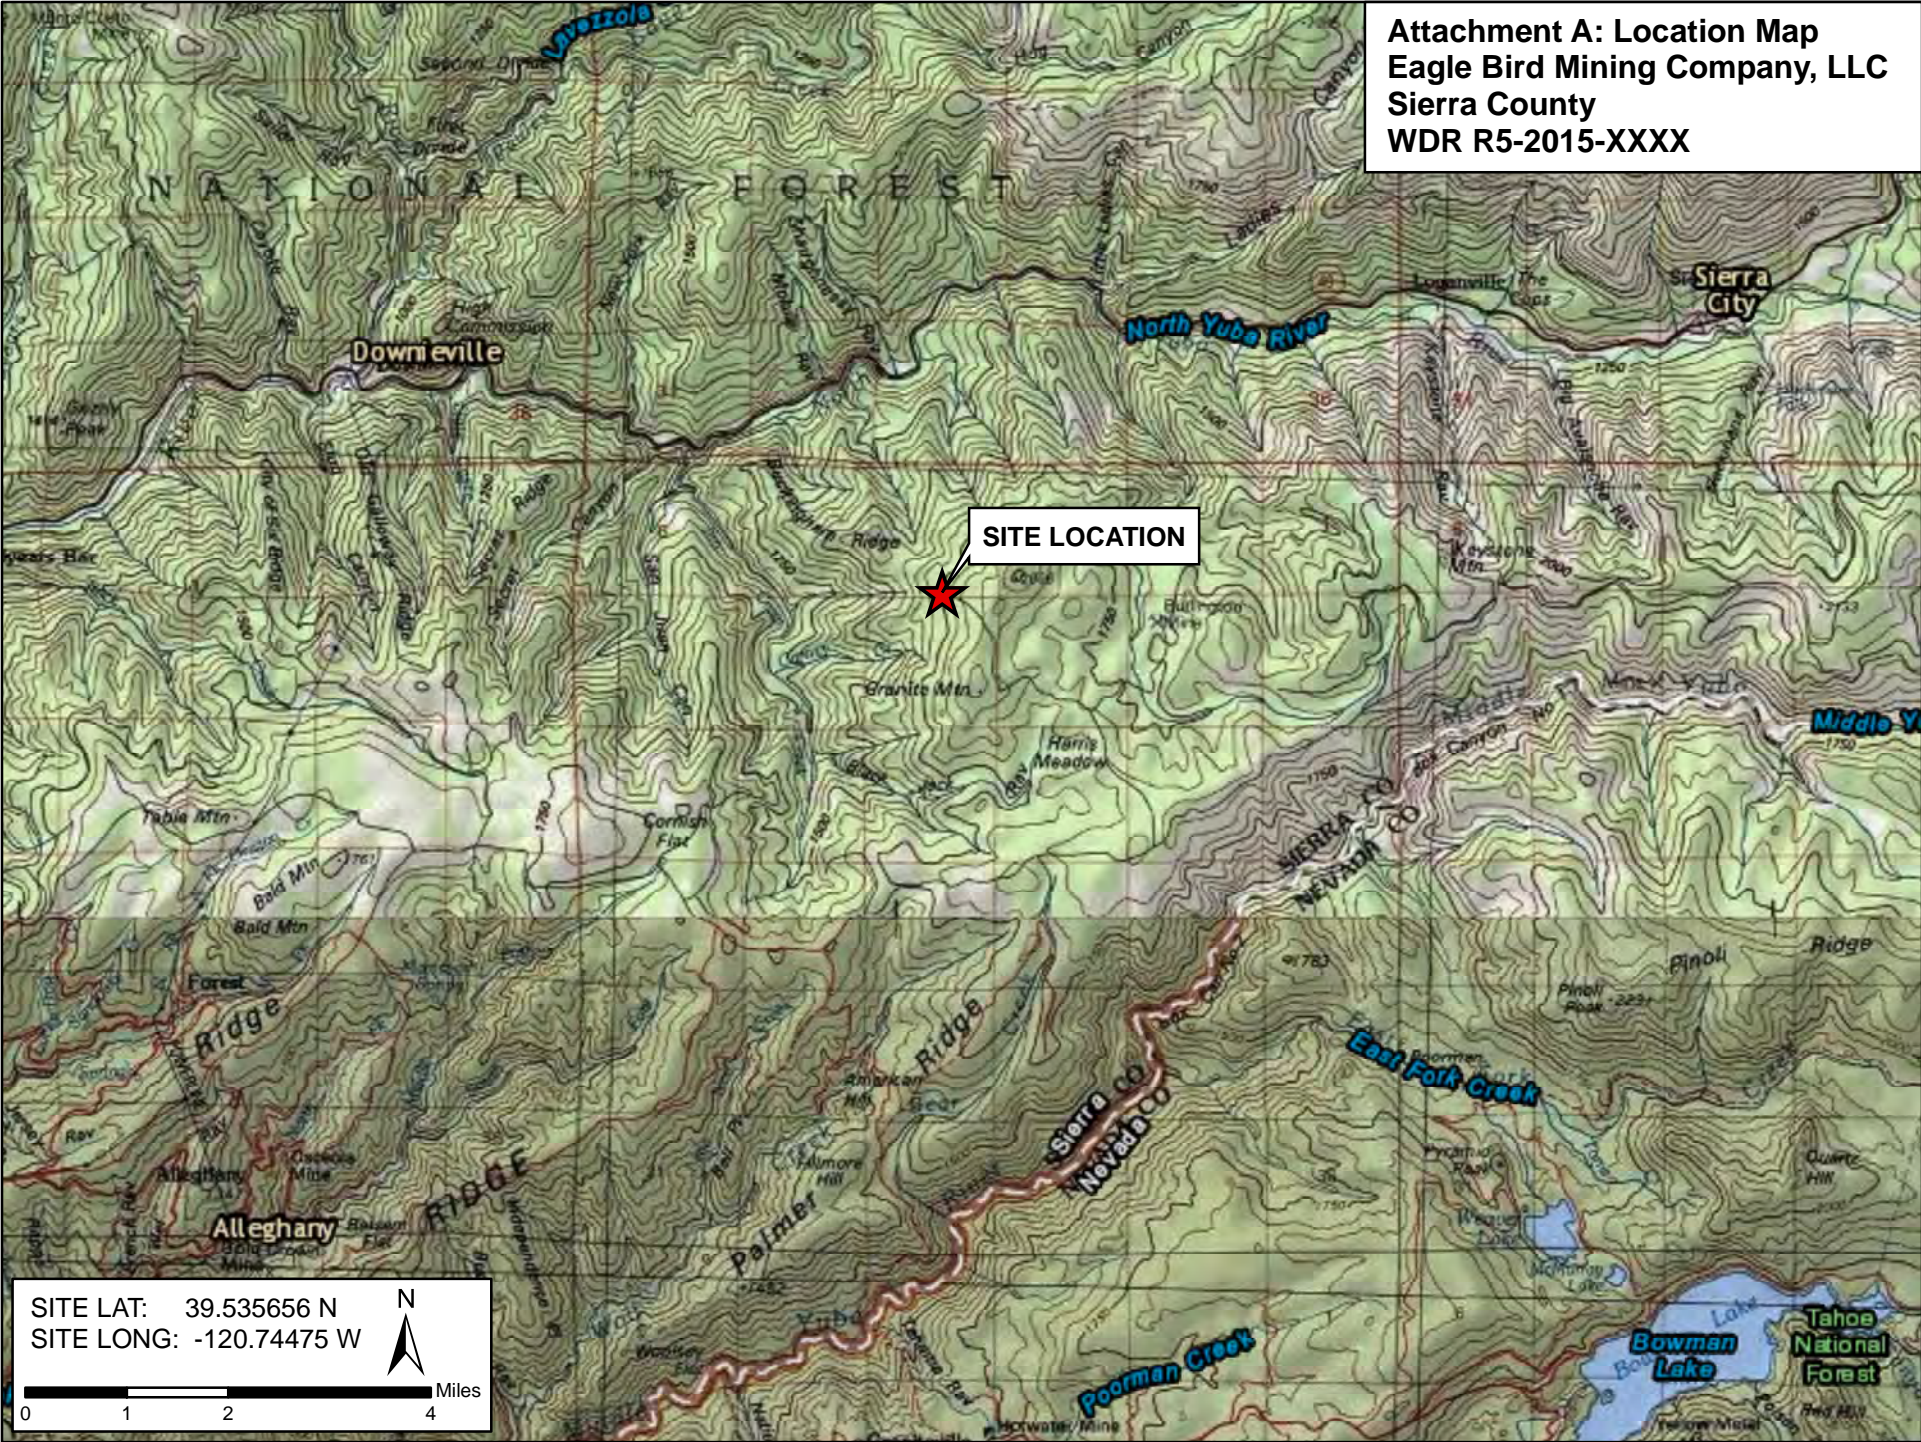

Attachment A: Location Map
Eagle Bird Mining Company, LLC
Sierra County
WDR R5-2015-XXXX

SITE LOCATION

SITE LAT: 39.535656 N
SITE LONG: -120.74475 W

0 1 2 4 Miles