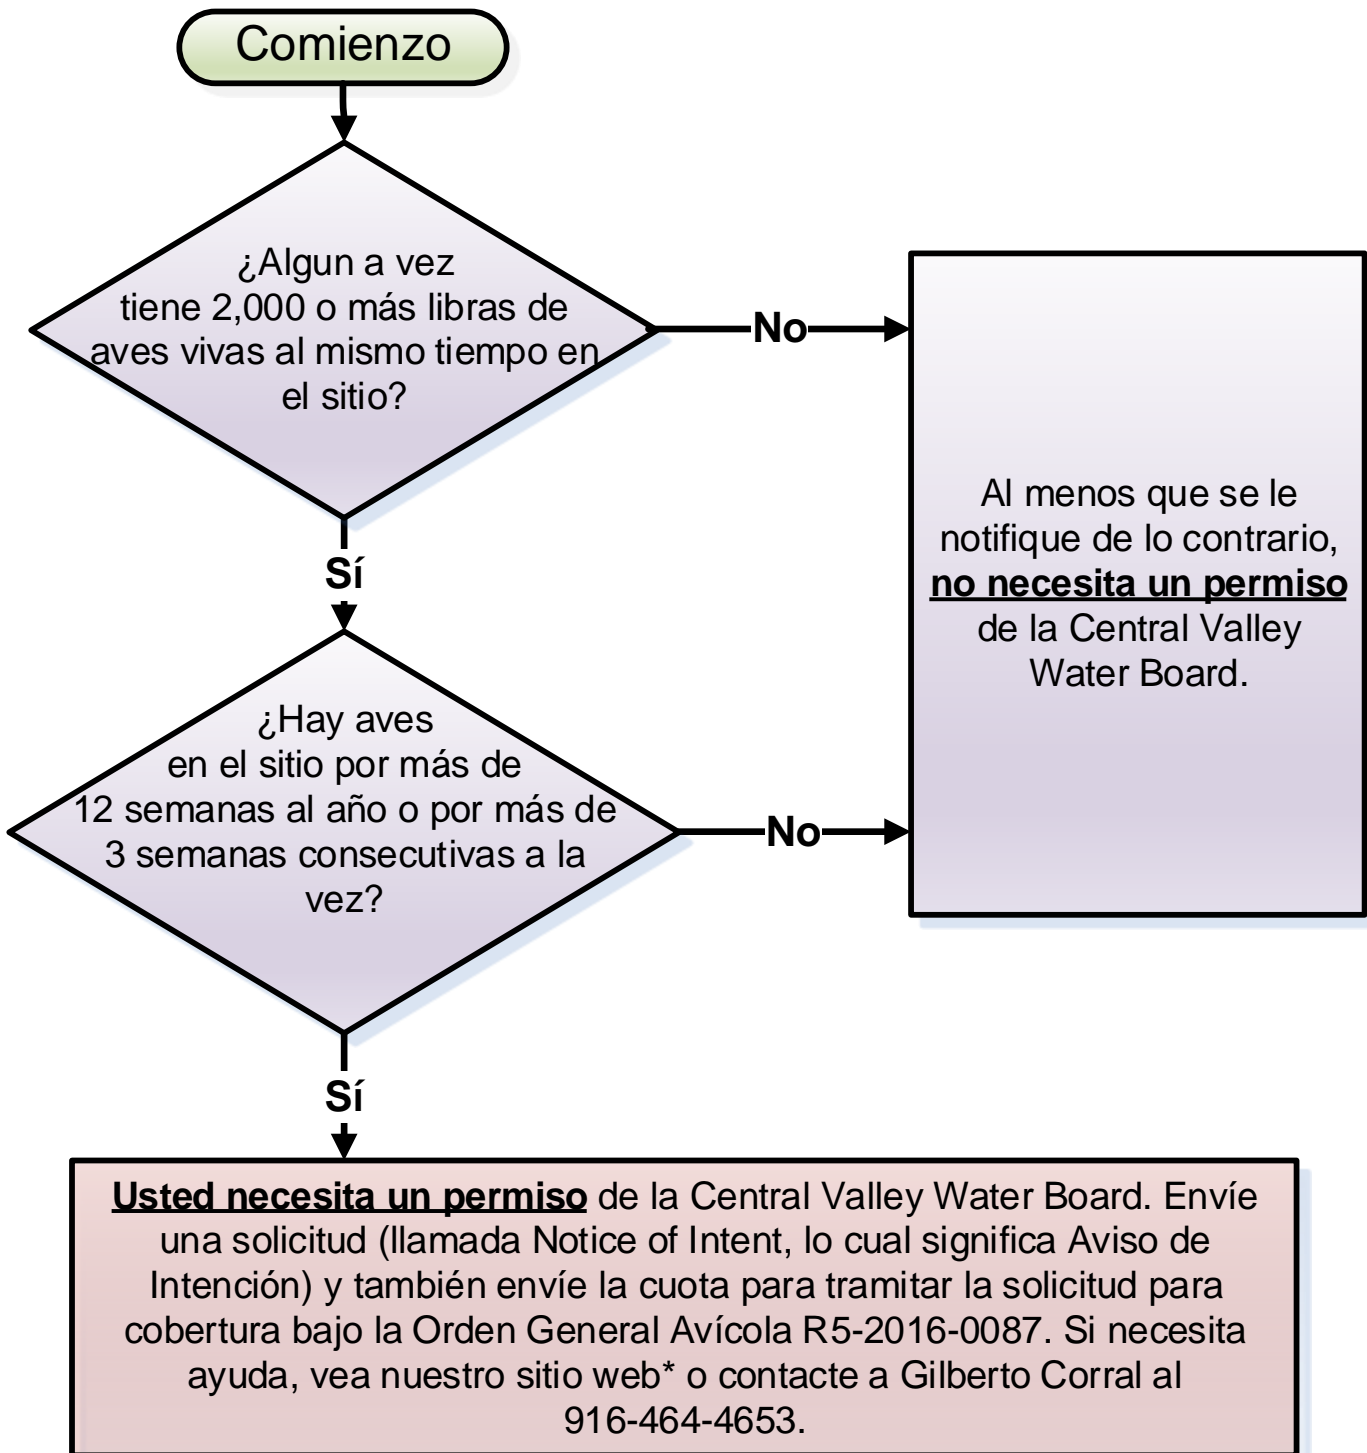

# ¿Necesito un Permiso de la Central Valley Water Board para mis Operaciones Avícolas?

\*[waterboards.ca.gov/centralvalley/water\\_issues/confined\\_animal\\_facilities/program\\_regs\\_requirements/poultry/](http://waterboards.ca.gov/centralvalley/water_issues/confined_animal_facilities/program_regs_requirements/poultry/)