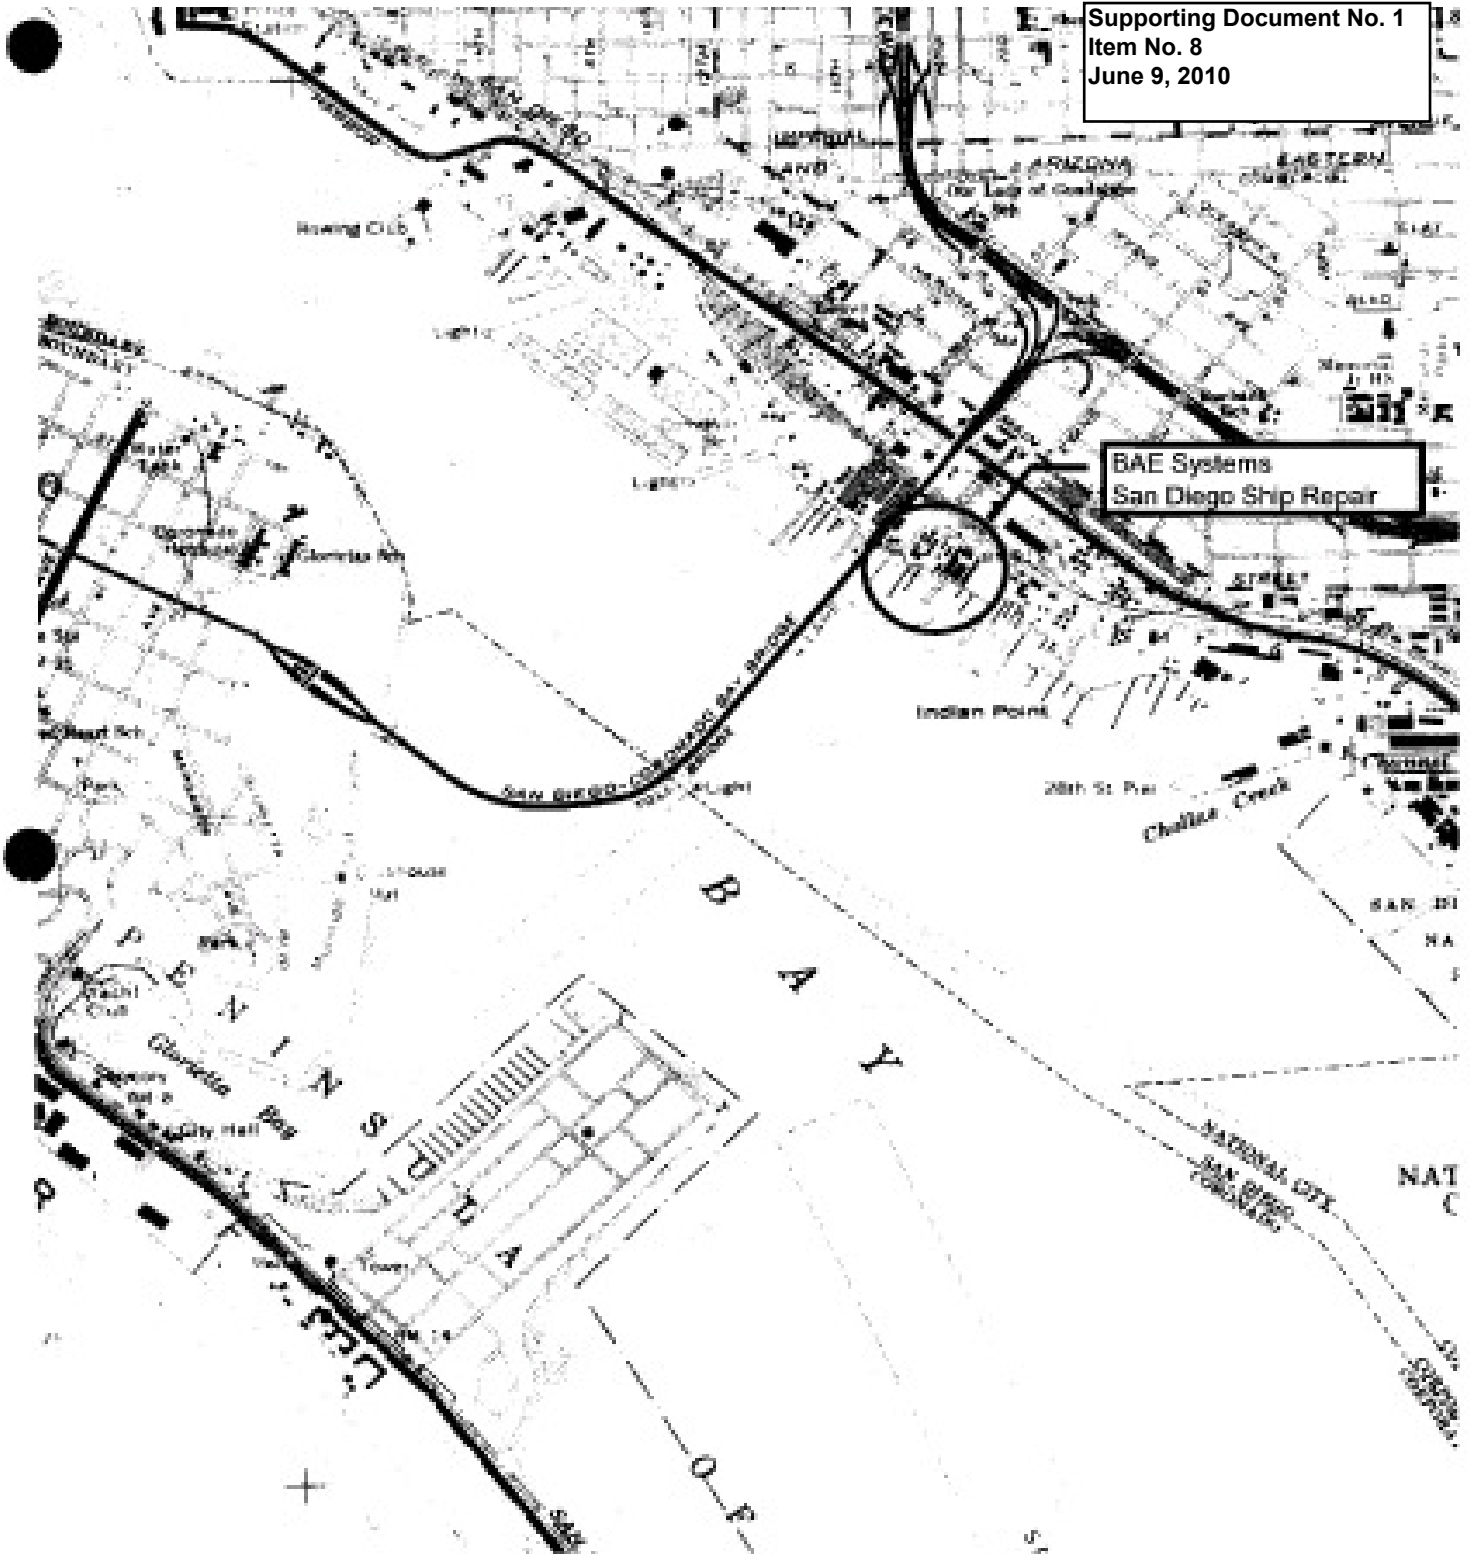

Supporting Document No. 1
Item No. 8
June 9, 2010

BAE Systems San Diego Ship Repair Inc. Vicinity Map
Source: USGS 7.5' La Jolla, CA
Quadrangles

Figure
1