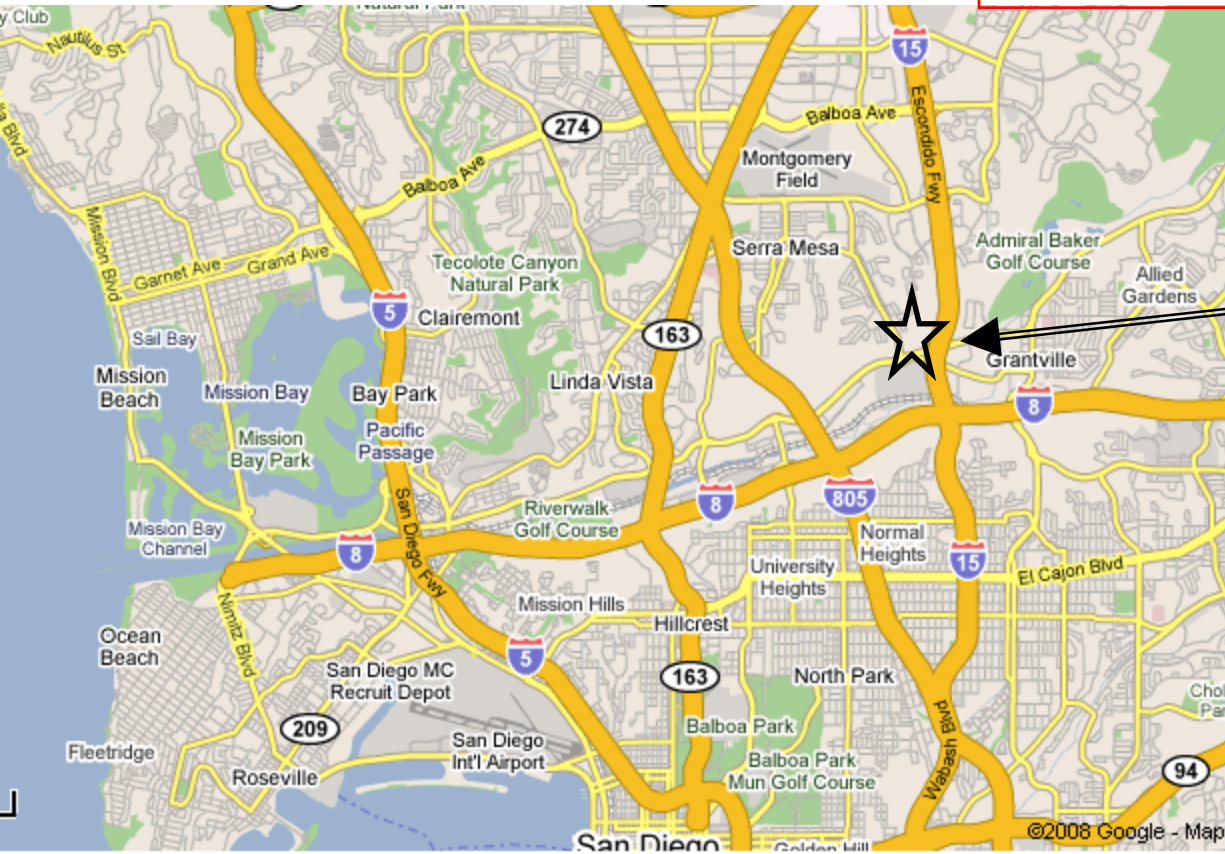

September 14, 2011, Item 7,
Supporting Document 1 – Vicinity Map

Mission Valley Terminal,
9950 San Diego Mission
Road, 92108