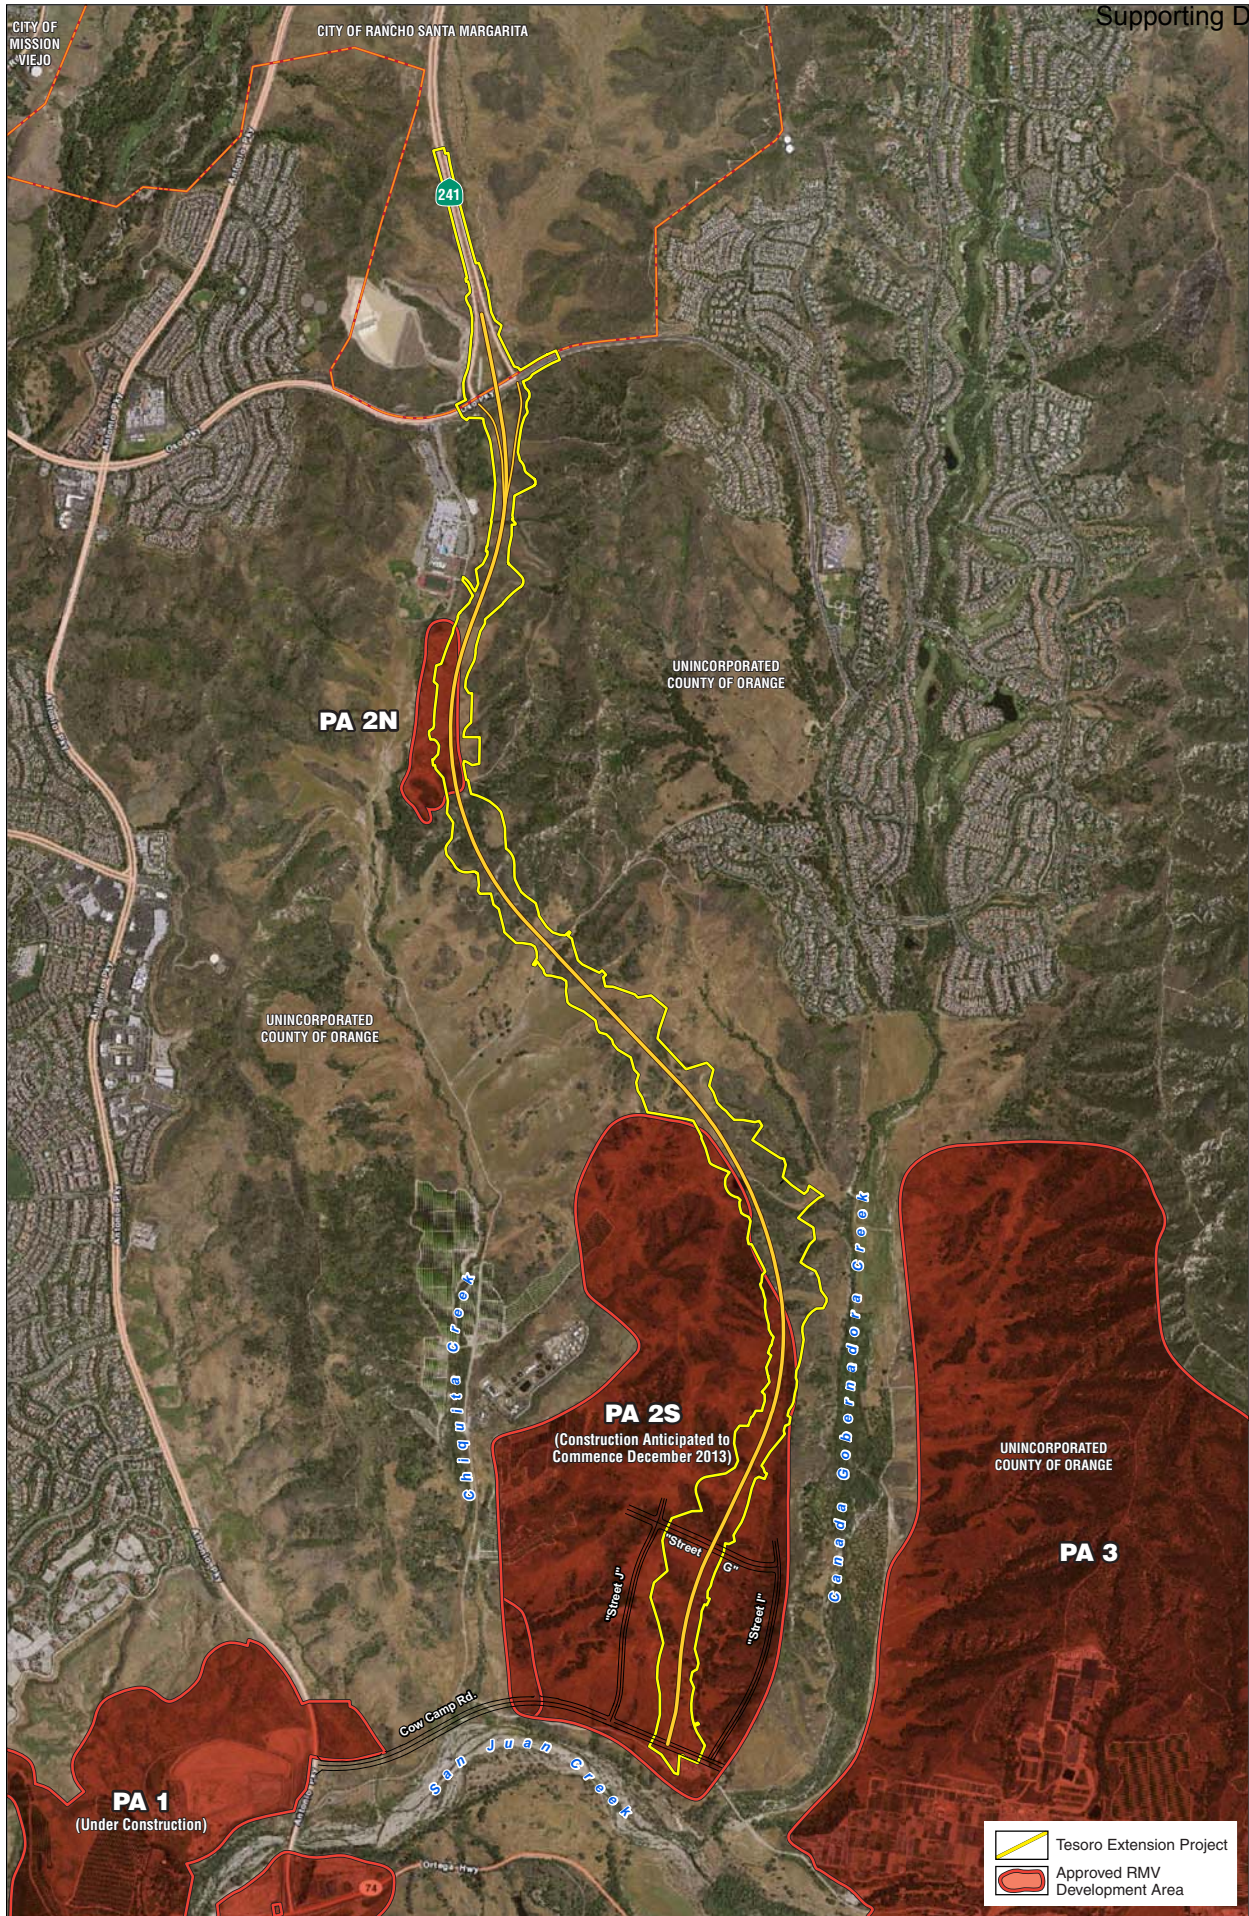


 Proposed Extension

EIR ADDENDUM
 SR 241 TESORO EXTENSION
Regional Vicinity

Source: TCA, Eagle Aerial Imaging, 2011.

2/14/13 JN 129895-189793 MAG

TESORO EXTENSION PROJECT
Proposed Project
CEQA ADDENDUM

Figure 5