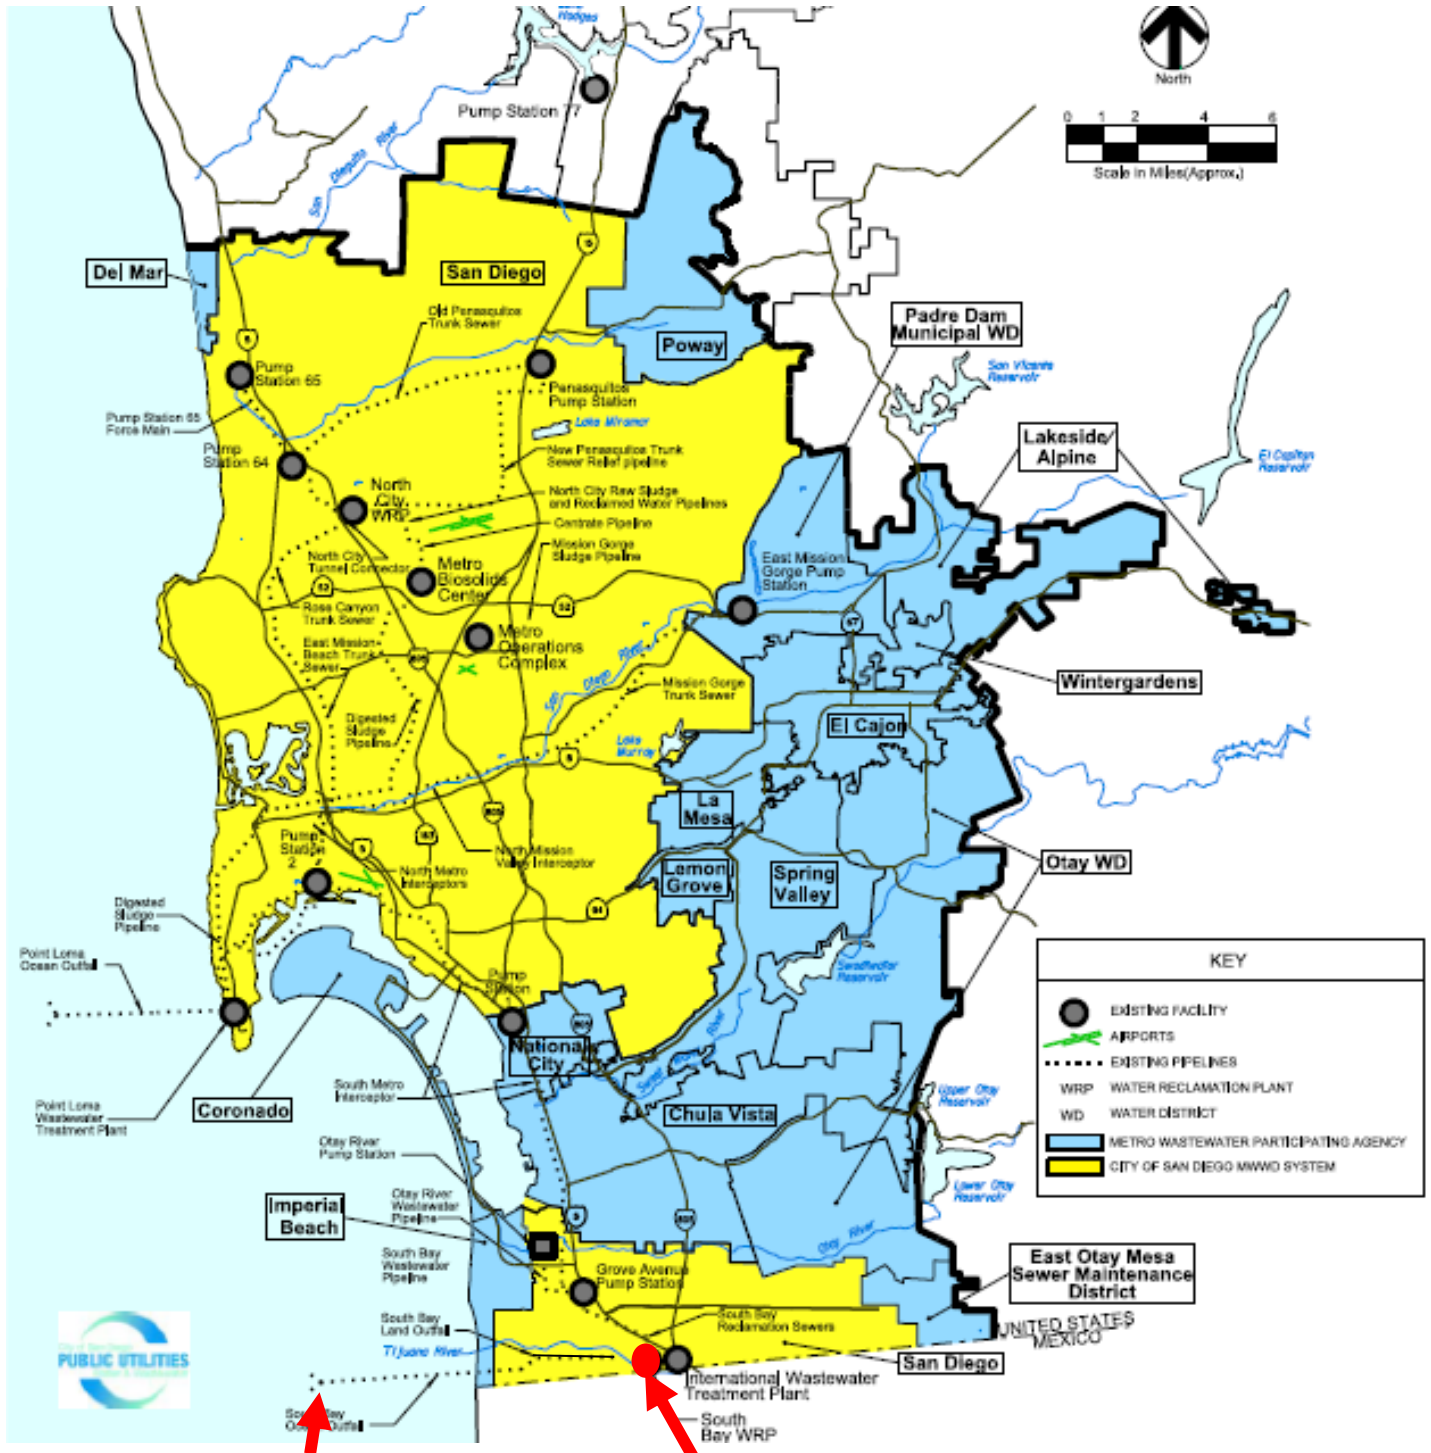

### Facility Location Map

**South Bay Ocean Outfall**

**South Bay Water Reclamation Plant**