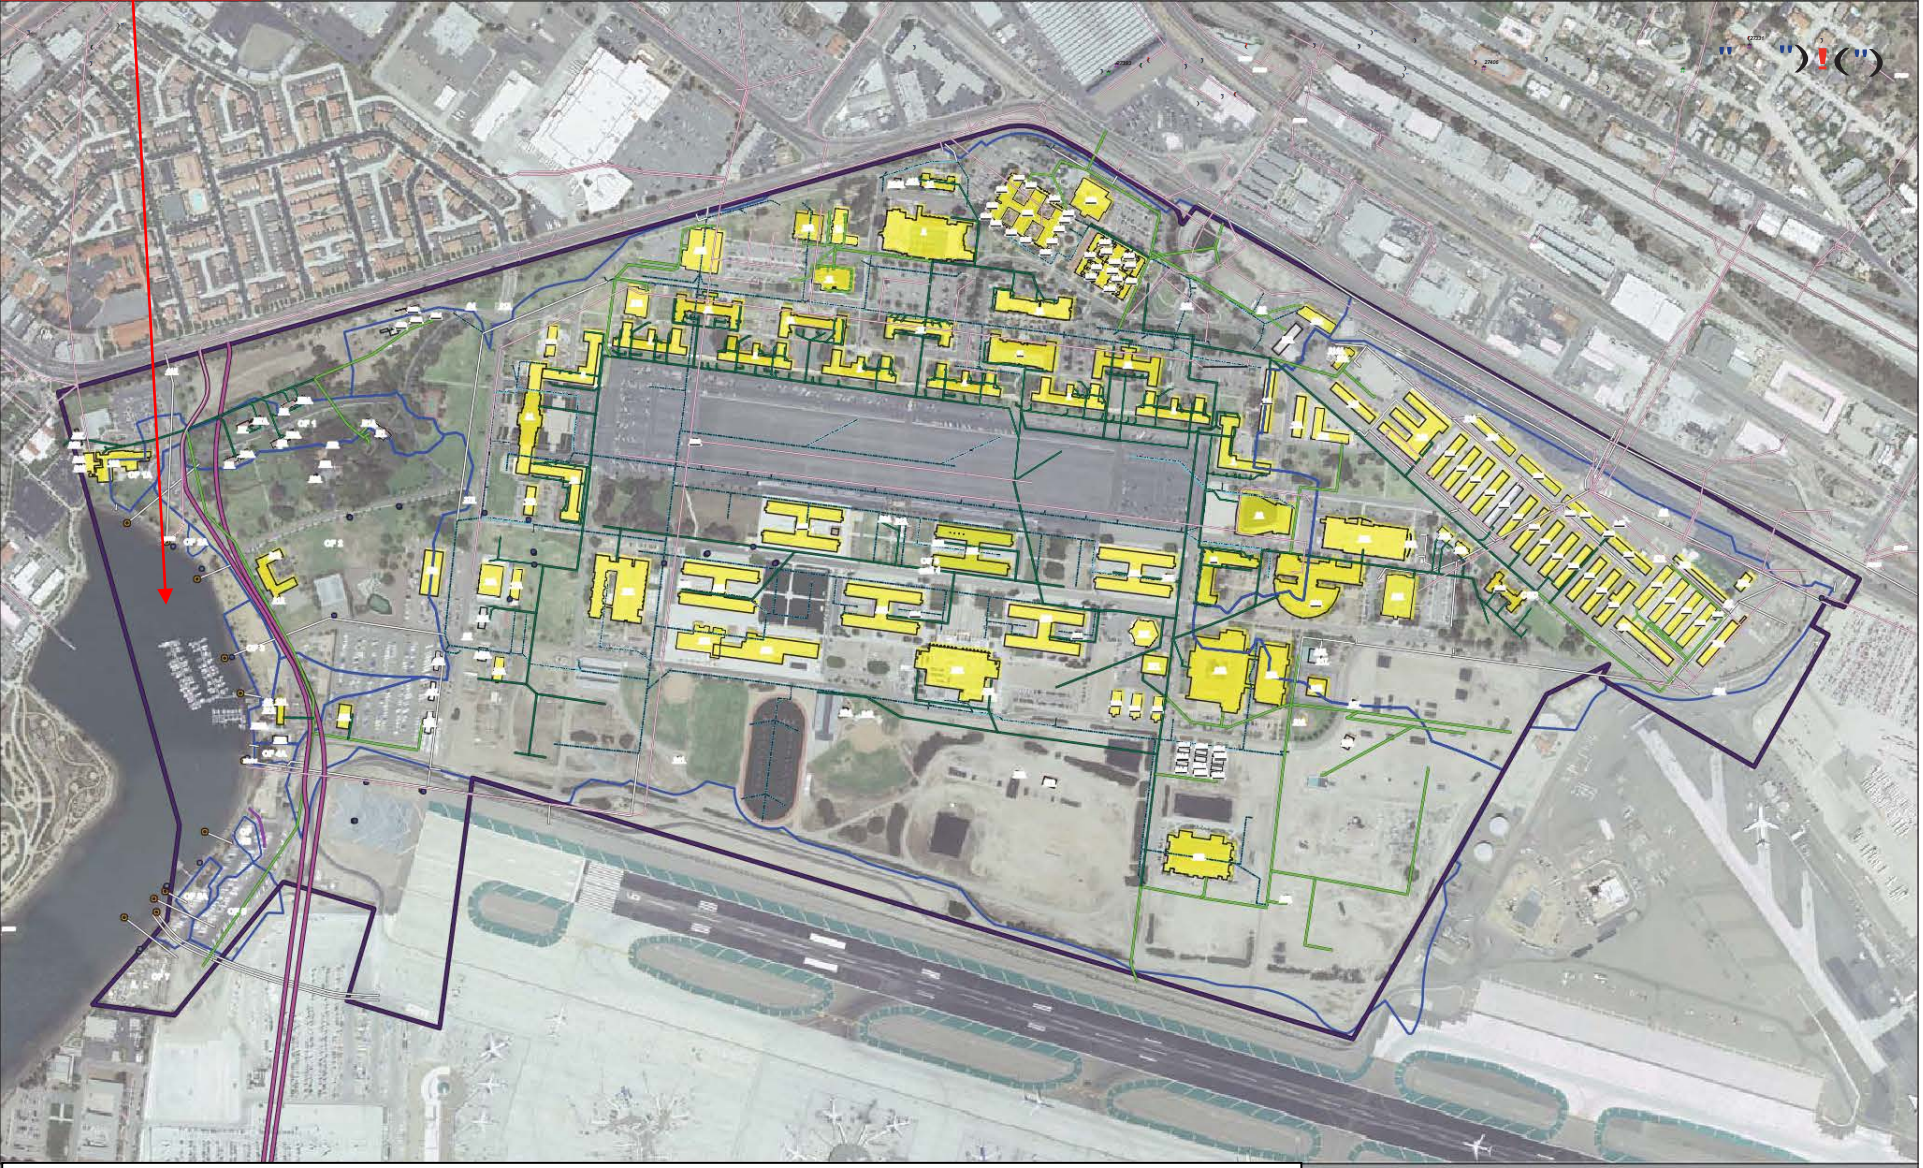

Boat Channel

Marine Corps Recruit Depot San Diego-Location Map