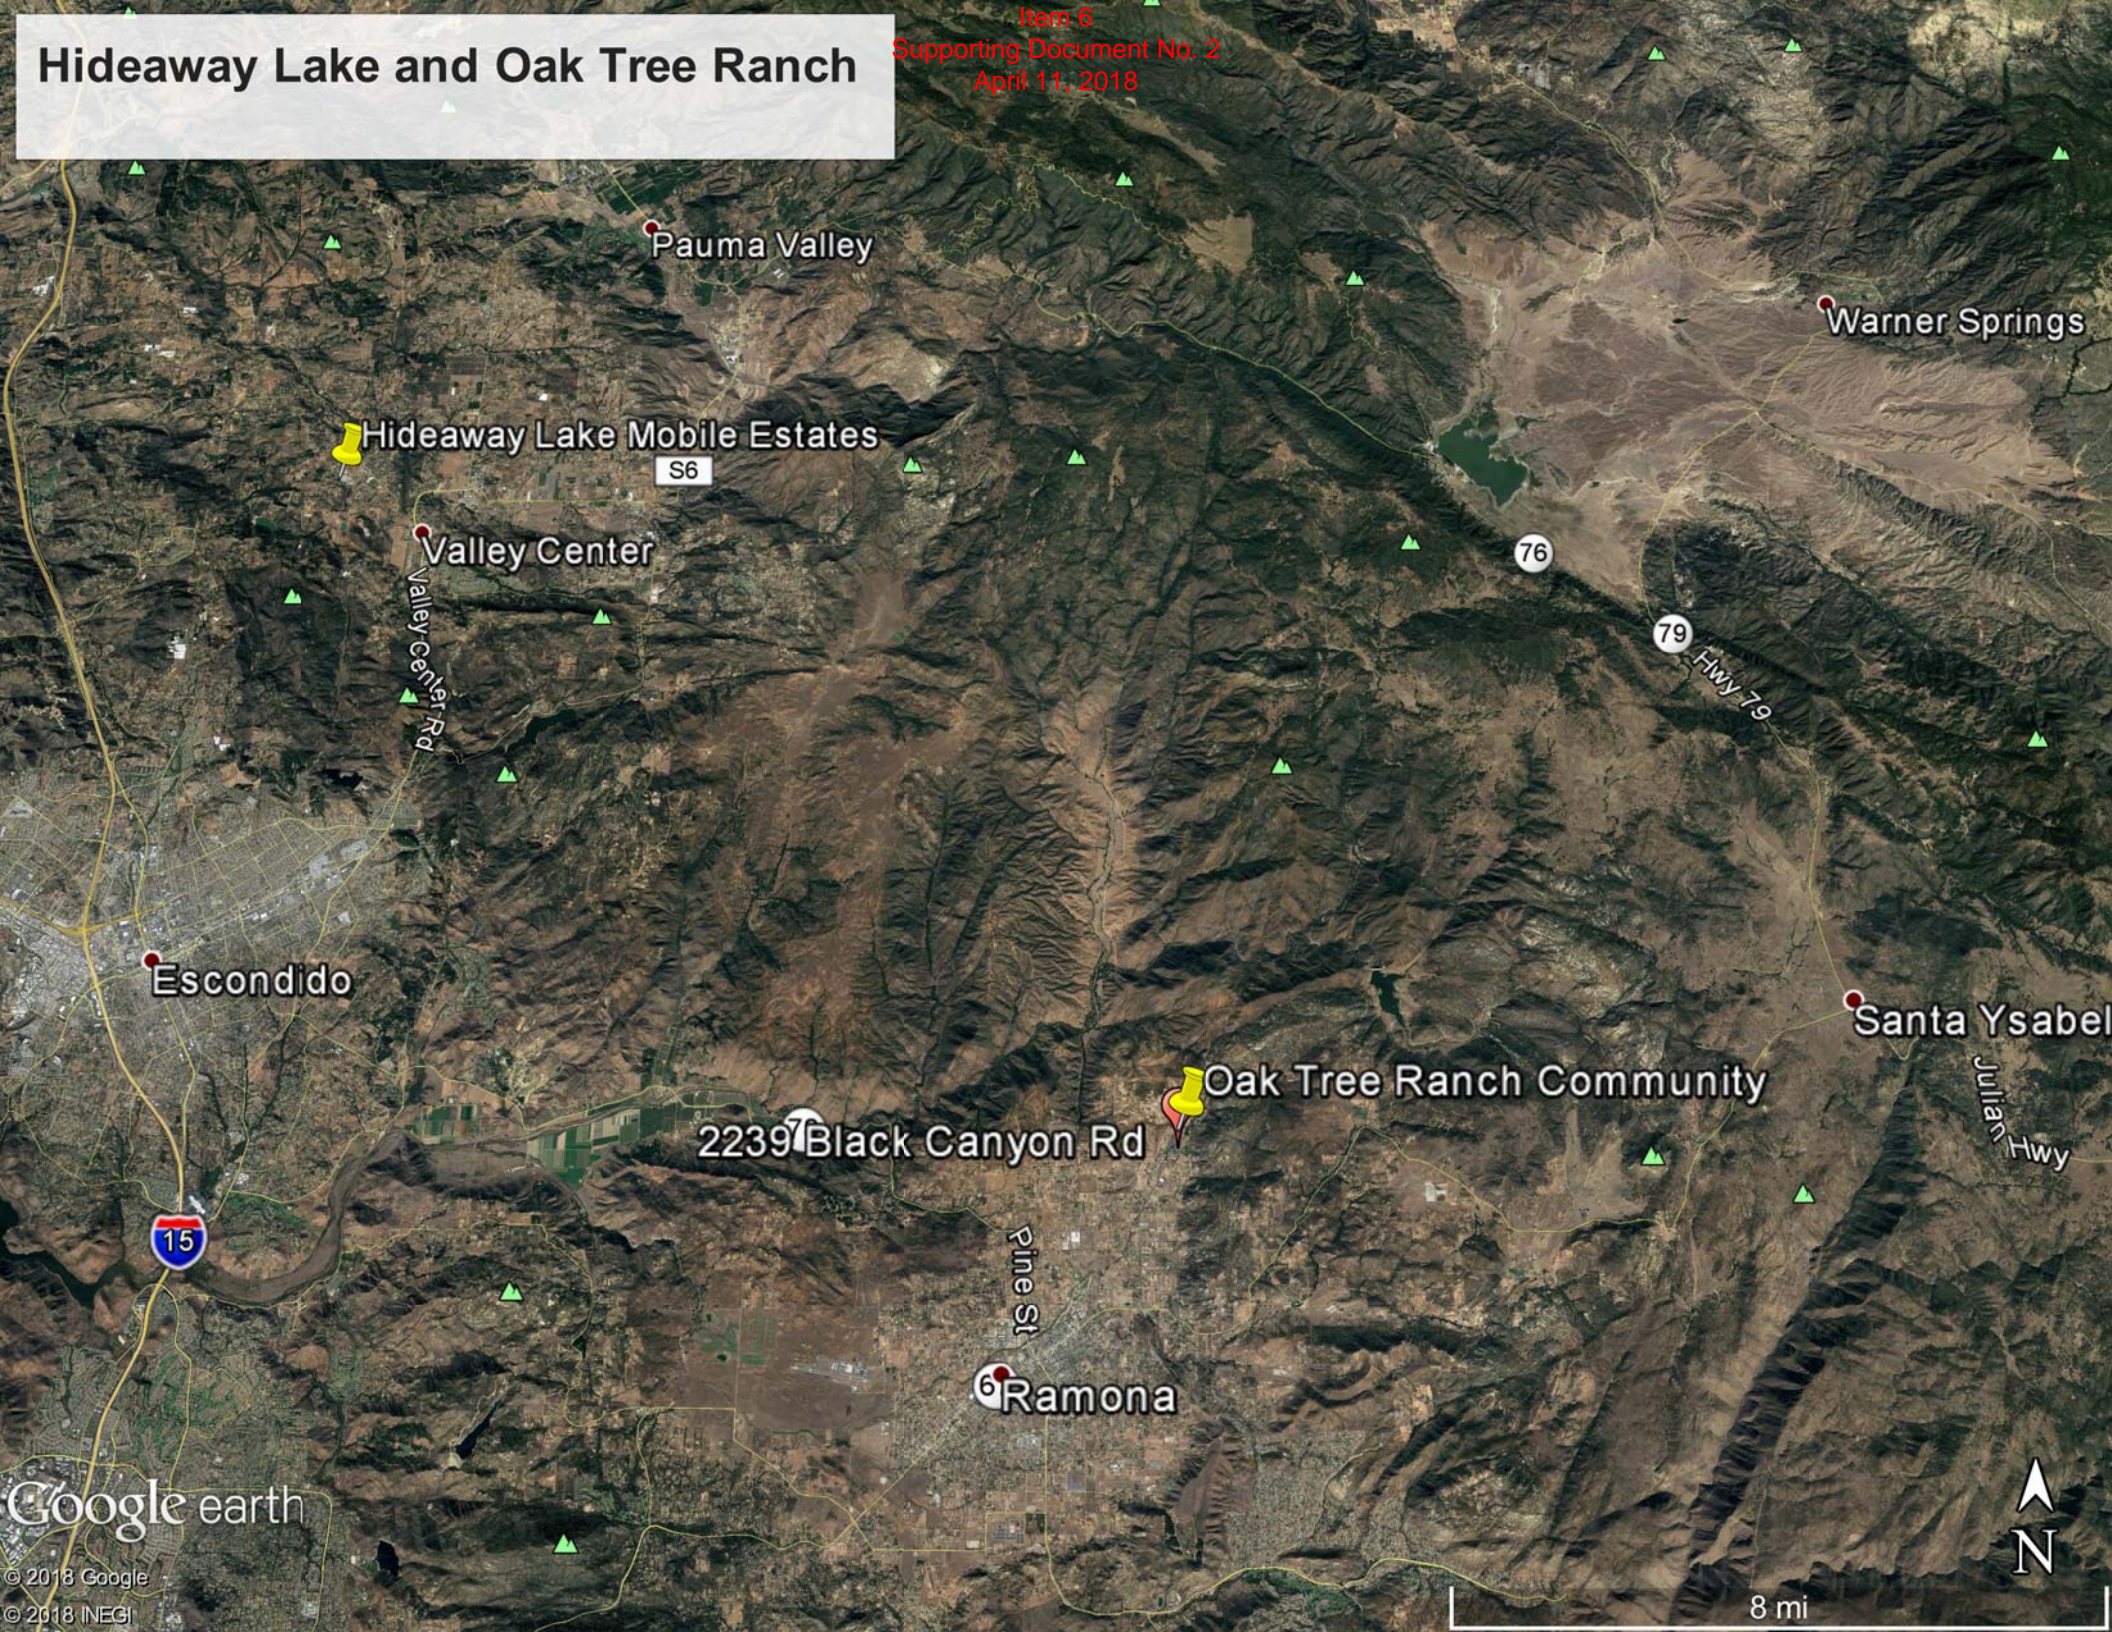

Hideaway Lake and Oak Tree Ranch

Item 6
Supporting Document No. 2
April 11, 2018

Pauma Valley

Warner Springs

Hideaway Lake Mobile Estates

S6

Valley Center

Valley Center Rd

76

79 Hwy 79

Escondido

Santa Ysabel

Oak Tree Ranch Community

2239 Black Canyon Rd

Julian Hwy

Pine St

Ramona

Google earth

© 2018 Google
© 2018 INEGI

8 mi