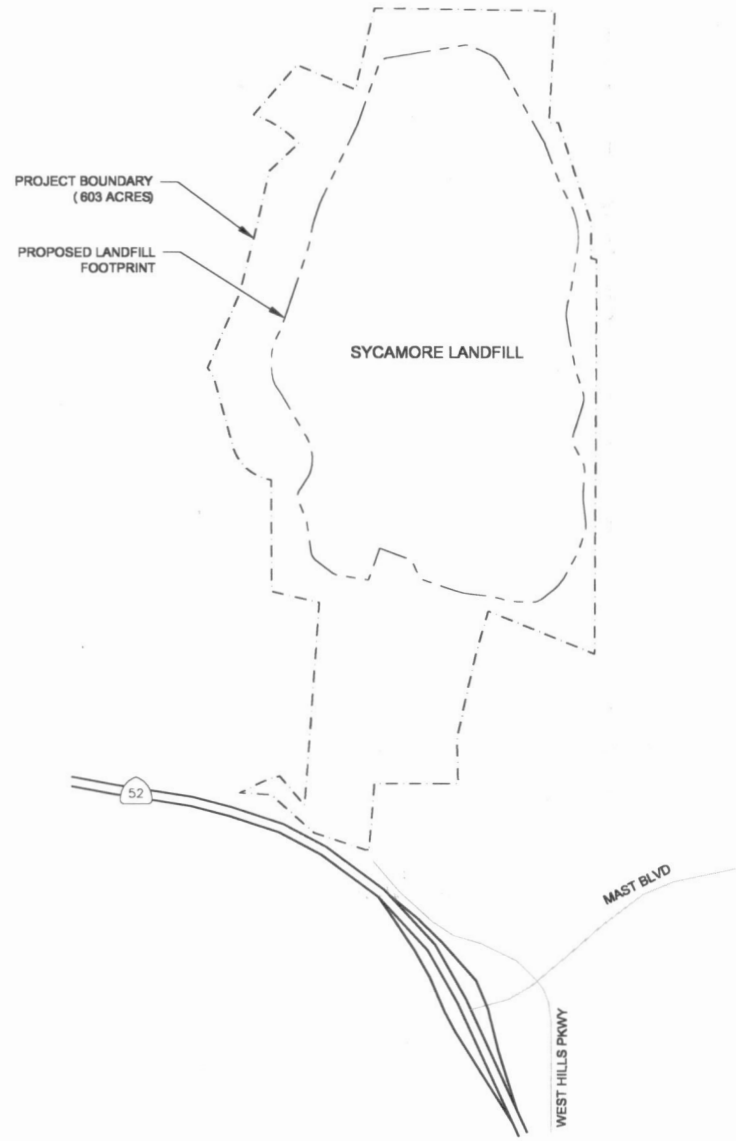

LOCATION: D:\P... \a\st... \ITD\Responses to Comments 2017\Fire... \General\Fire... \Fire... \Site Location Map.dwg DATE: 8/... 7:45:57 PM PLOT SCALE = 1:2 PLOTTED BY: GIA-USER

REGIONAL MAP  
NOT TO SCALE

LOCATION MAP  
NOT TO SCALE