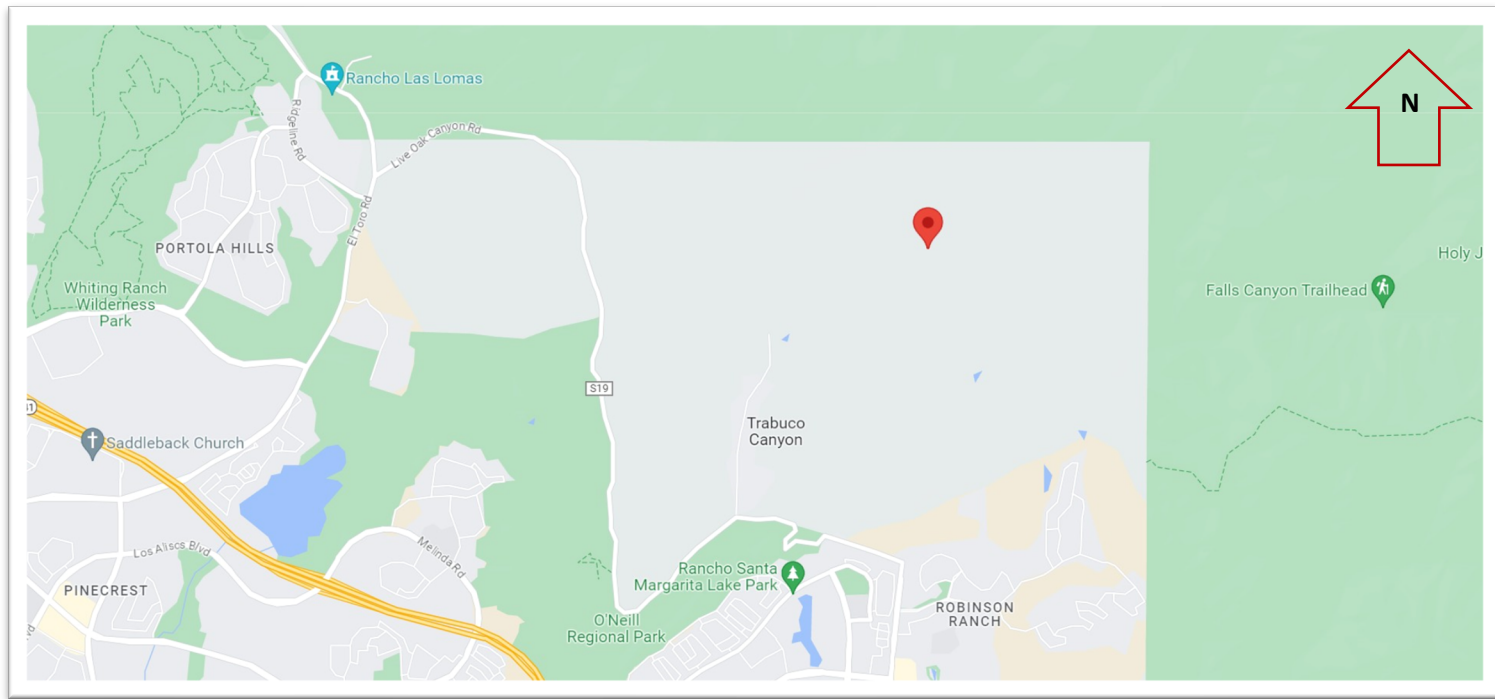

Joplin Youth Center Vicinity and Facility Map

Figure 1. Joplin Youth Center vicinity map.

Map data ©2023 Google 2000 ft

Figure 2. Joplin Youth Center facility map.