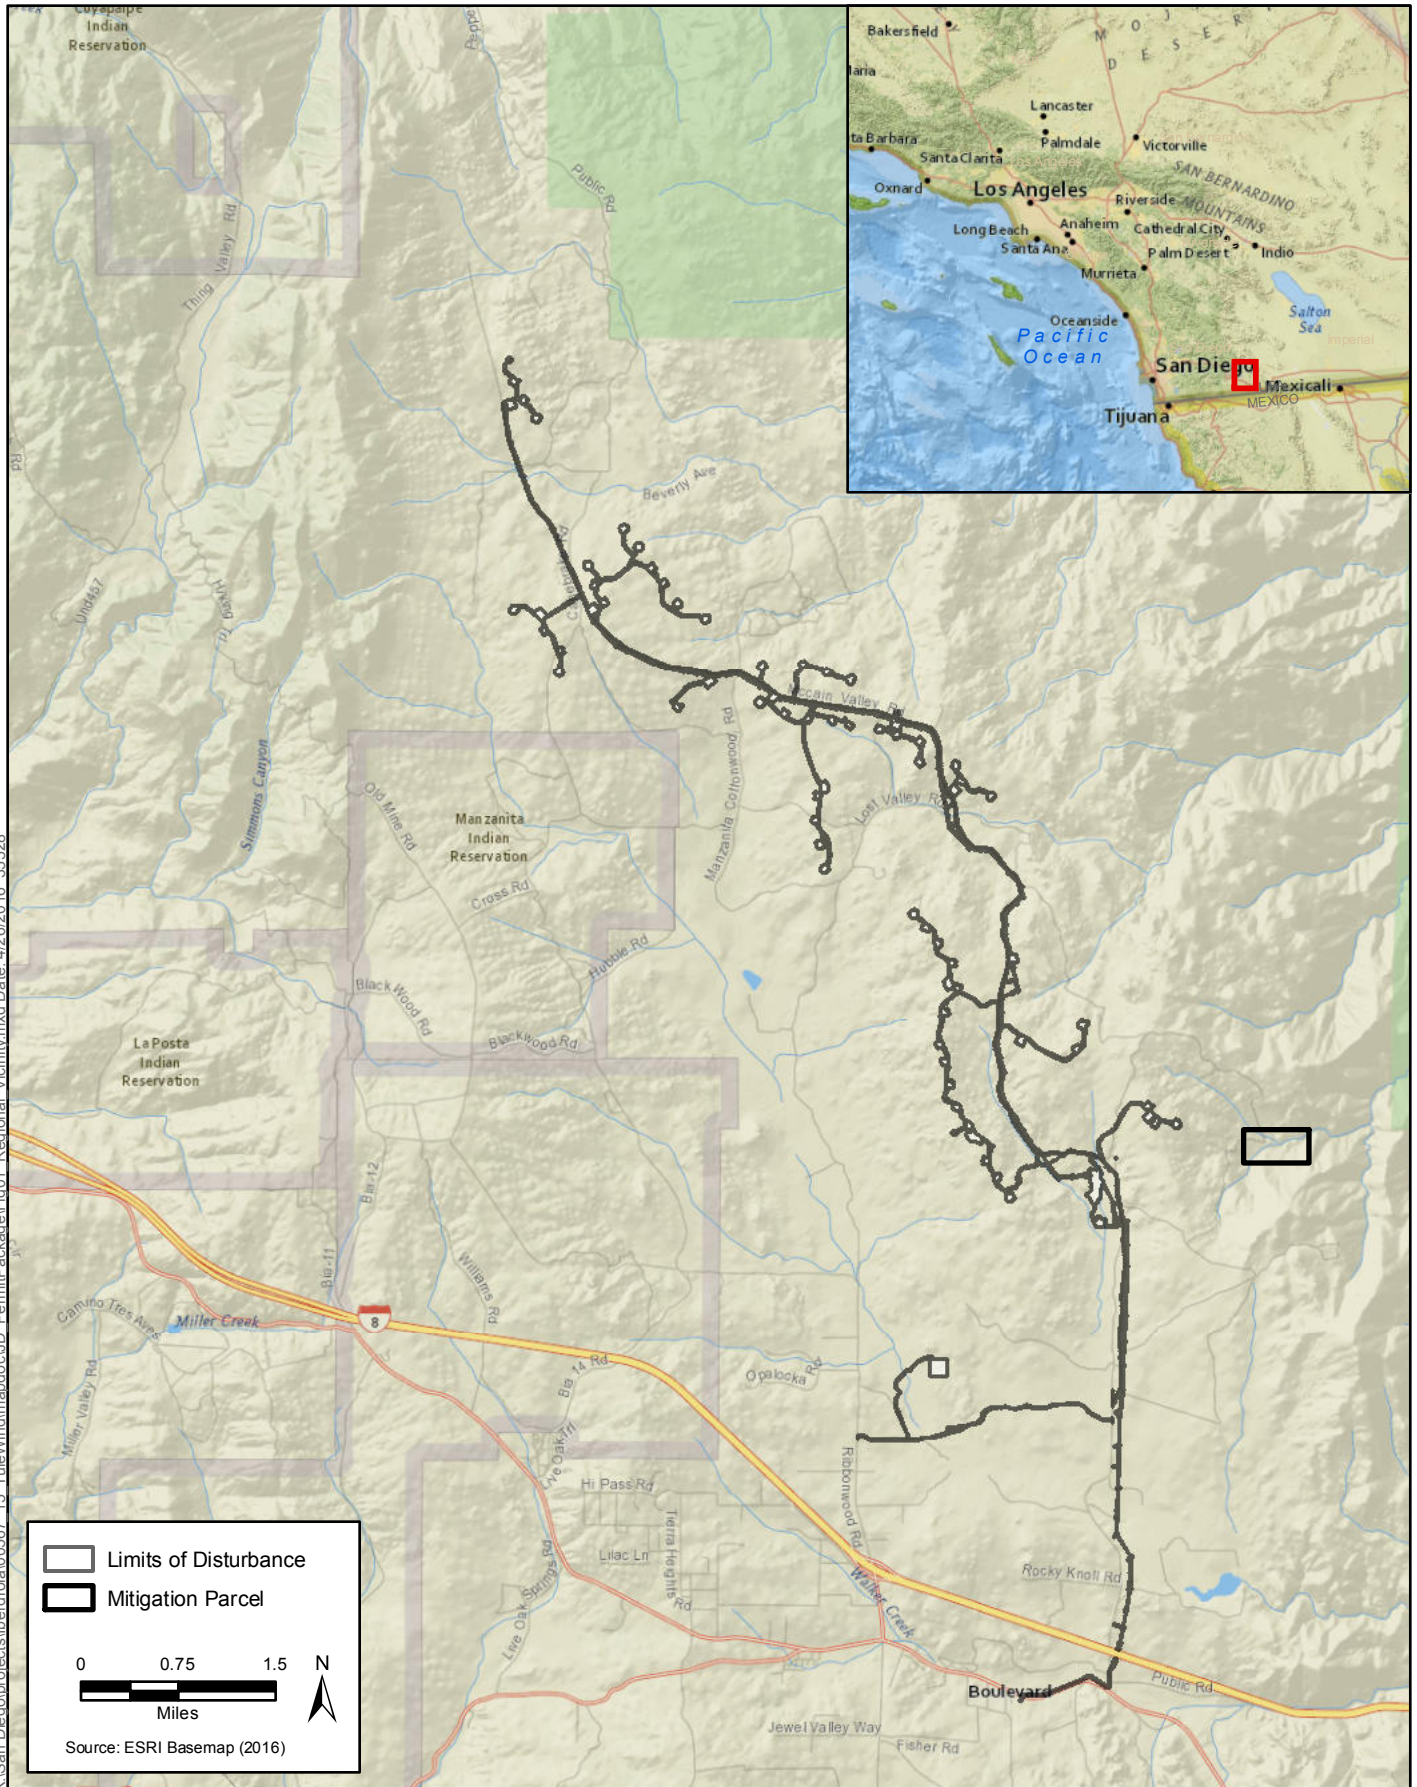

(This page intentionally left blank)

K:\San Diego\projects\iberdrola\0567\_15\_TuleWind\mapdoc\JD\_PermitPackage\Fig01\_Regional\_Vicinity.mxd Date: 4/26/2016 3:55:28

**Figure 1**  
**Regional Vicinity Map**  
**Tule 1 Wind Project | Permit Application**