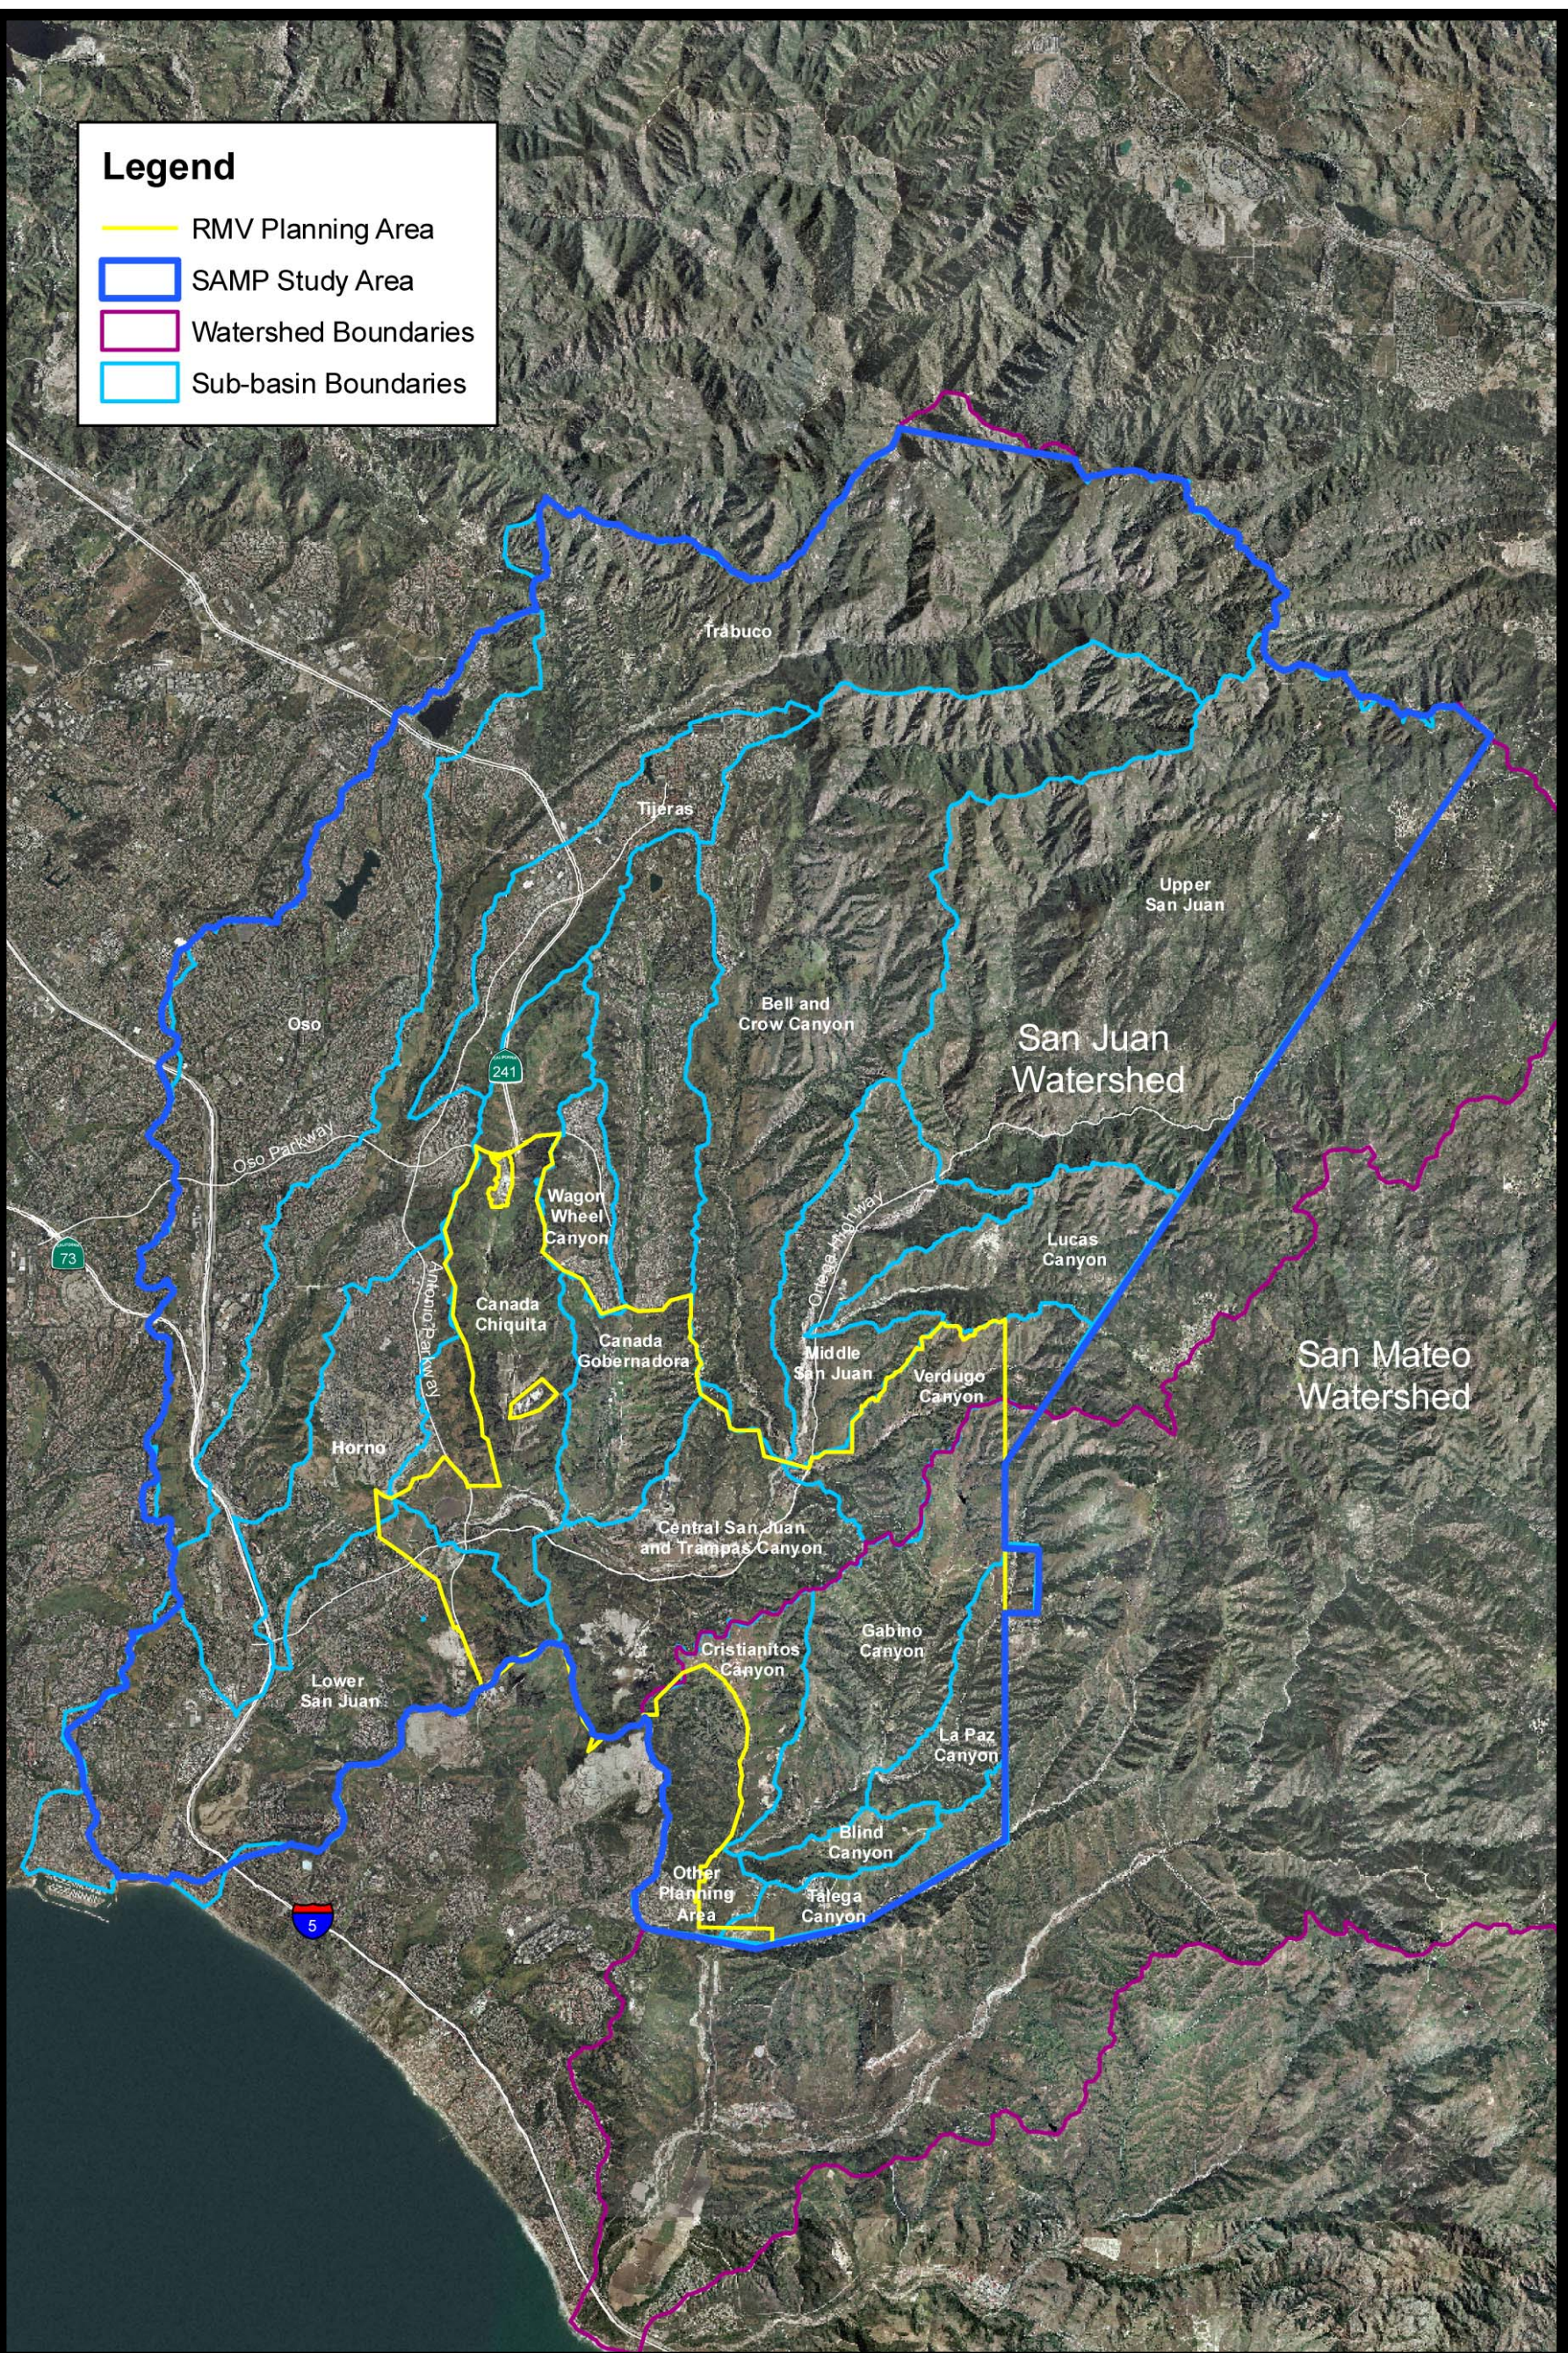

**Legend**

-  RMV Planning Area
-  SAMP Study Area
-  Watershed Boundaries
-  Sub-basin Boundaries

SAMP Study Area with Watershed and Sub-basin Boundaries

Not to Scale