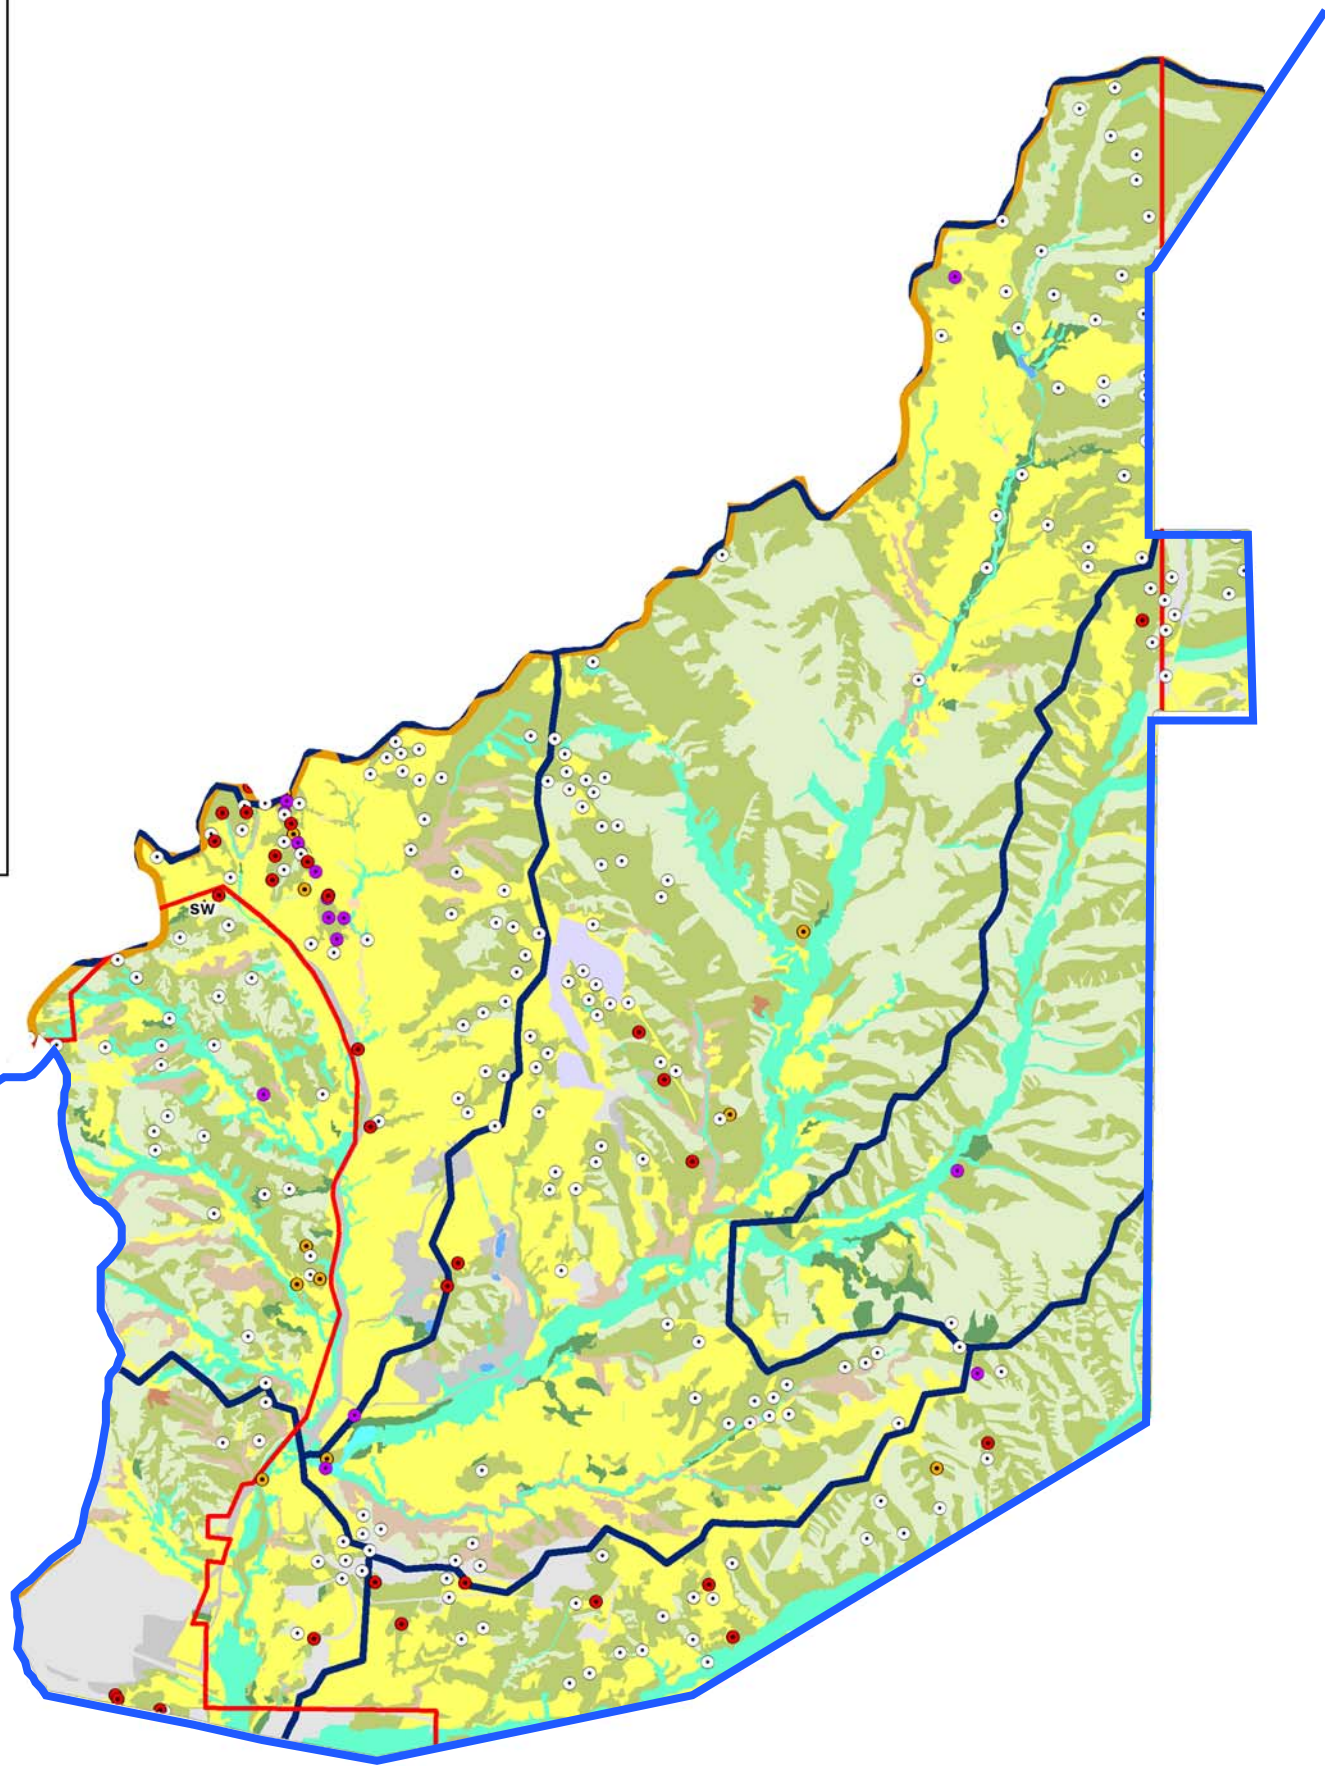

- Federal and/or State Listed CSS Species:**
- California gnatcatcher
- Other CSS Planning Species:**
- coastal cactus wren
 - San Diego horned lizard
 - orange-throated whiptail
- SW Slope Wetland
- ★ Vernal Pool
- RMV Planning Area
- Sub-basin Boundary
- SAMP Study Area
- Generalized Vegetation:**
- Agriculture
 - Alkali Meadow
 - Chaparral
 - Developed
 - Disturbed
 - Dunes
 - Forest
 - Grassland
 - Lakes and Reservoirs
 - Marine and Coastal
 - Marsh
 - Riparian
 - Cliff and Rock
 - Scrub
 - Watercourse
 - Woodland

Coastal Sage Scrub Species: San Mateo Creek Watershed

1" = 3500'