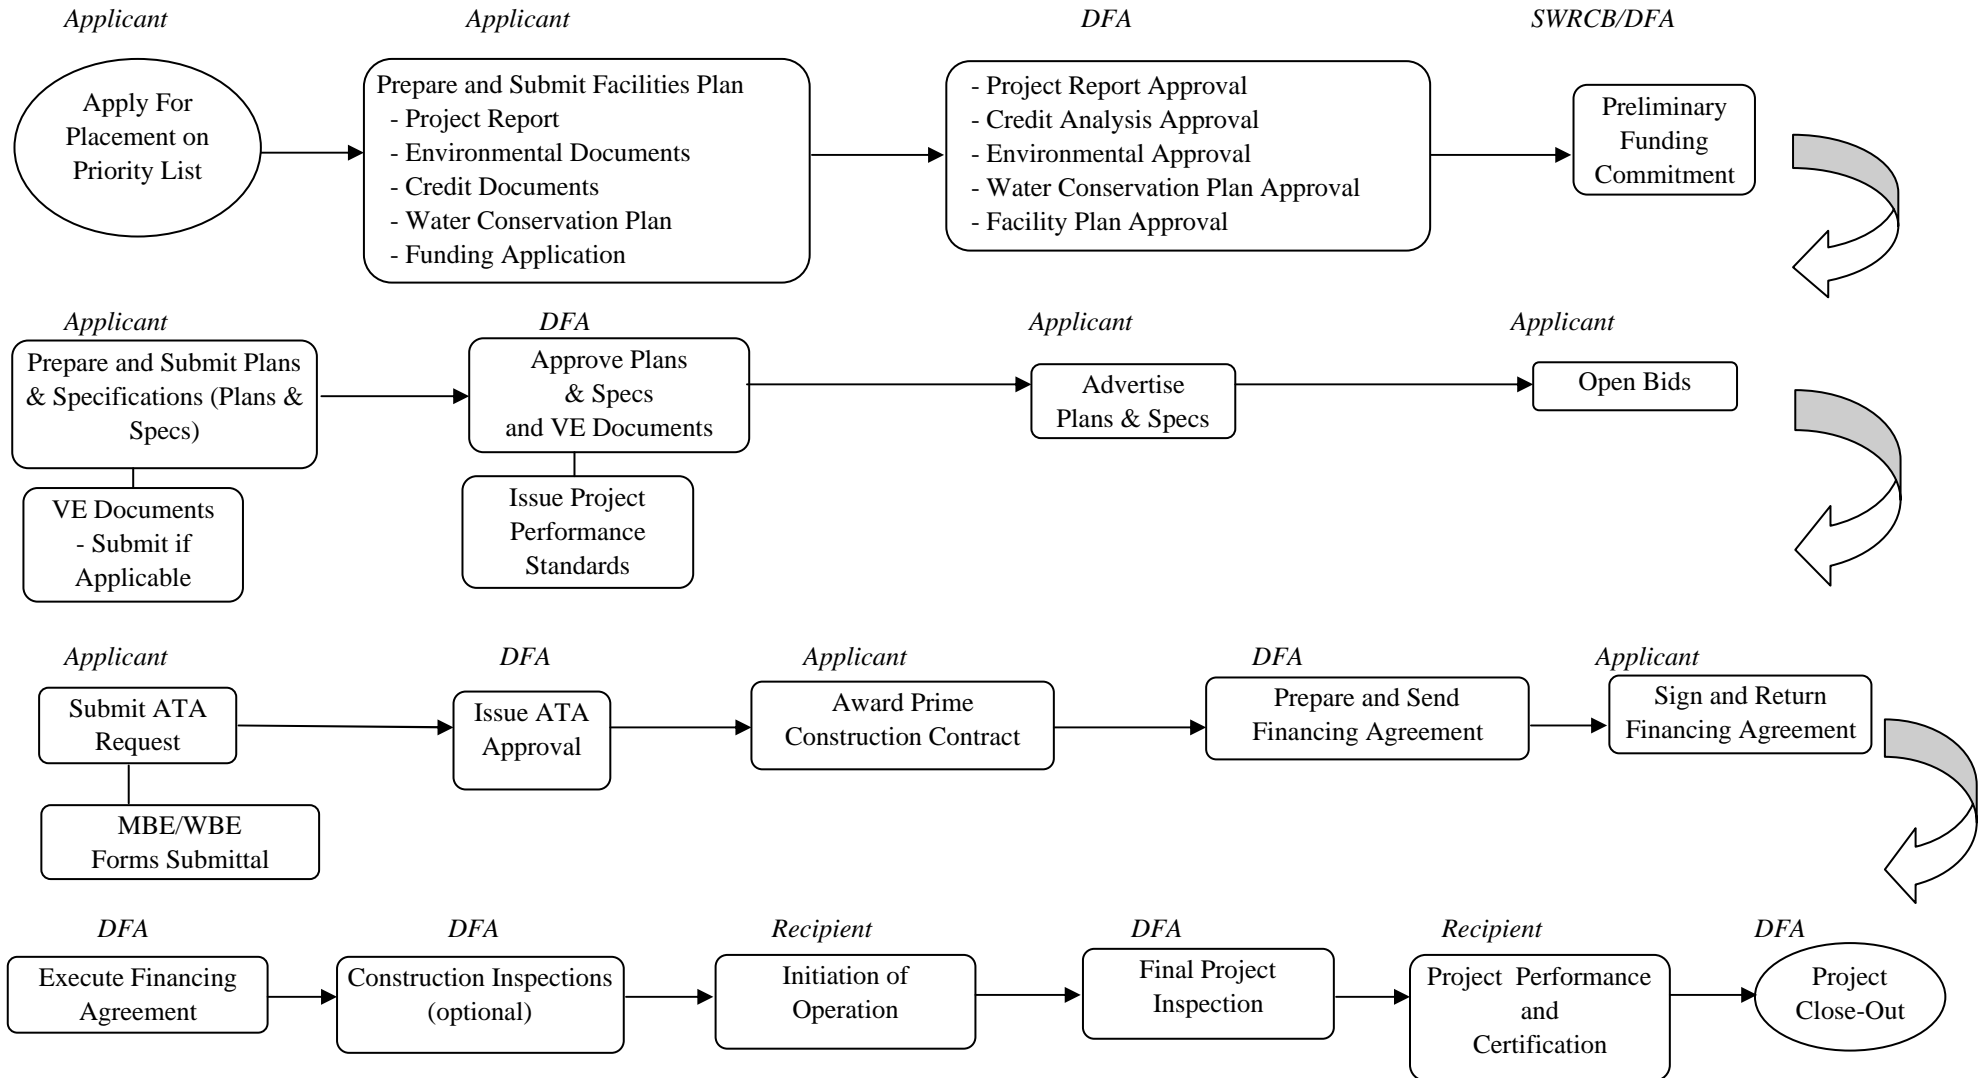

**CALIFORNIA STATE WATER RESOURCES CONTROL BOARD (SWRCB)
Division of Financial Assistance (DFA)
CWSRF LOAN PROGRAM FLOW CHART**

Appendix A

CWSRF - Clean Water State Revolving Fund
DFA - Division of Financial Assistance
SWRCB - State Water Resources Control Board
VE - Value Engineering
ATA - Approval To Award
MBE/WBE - Minority and Women Business Enterprise