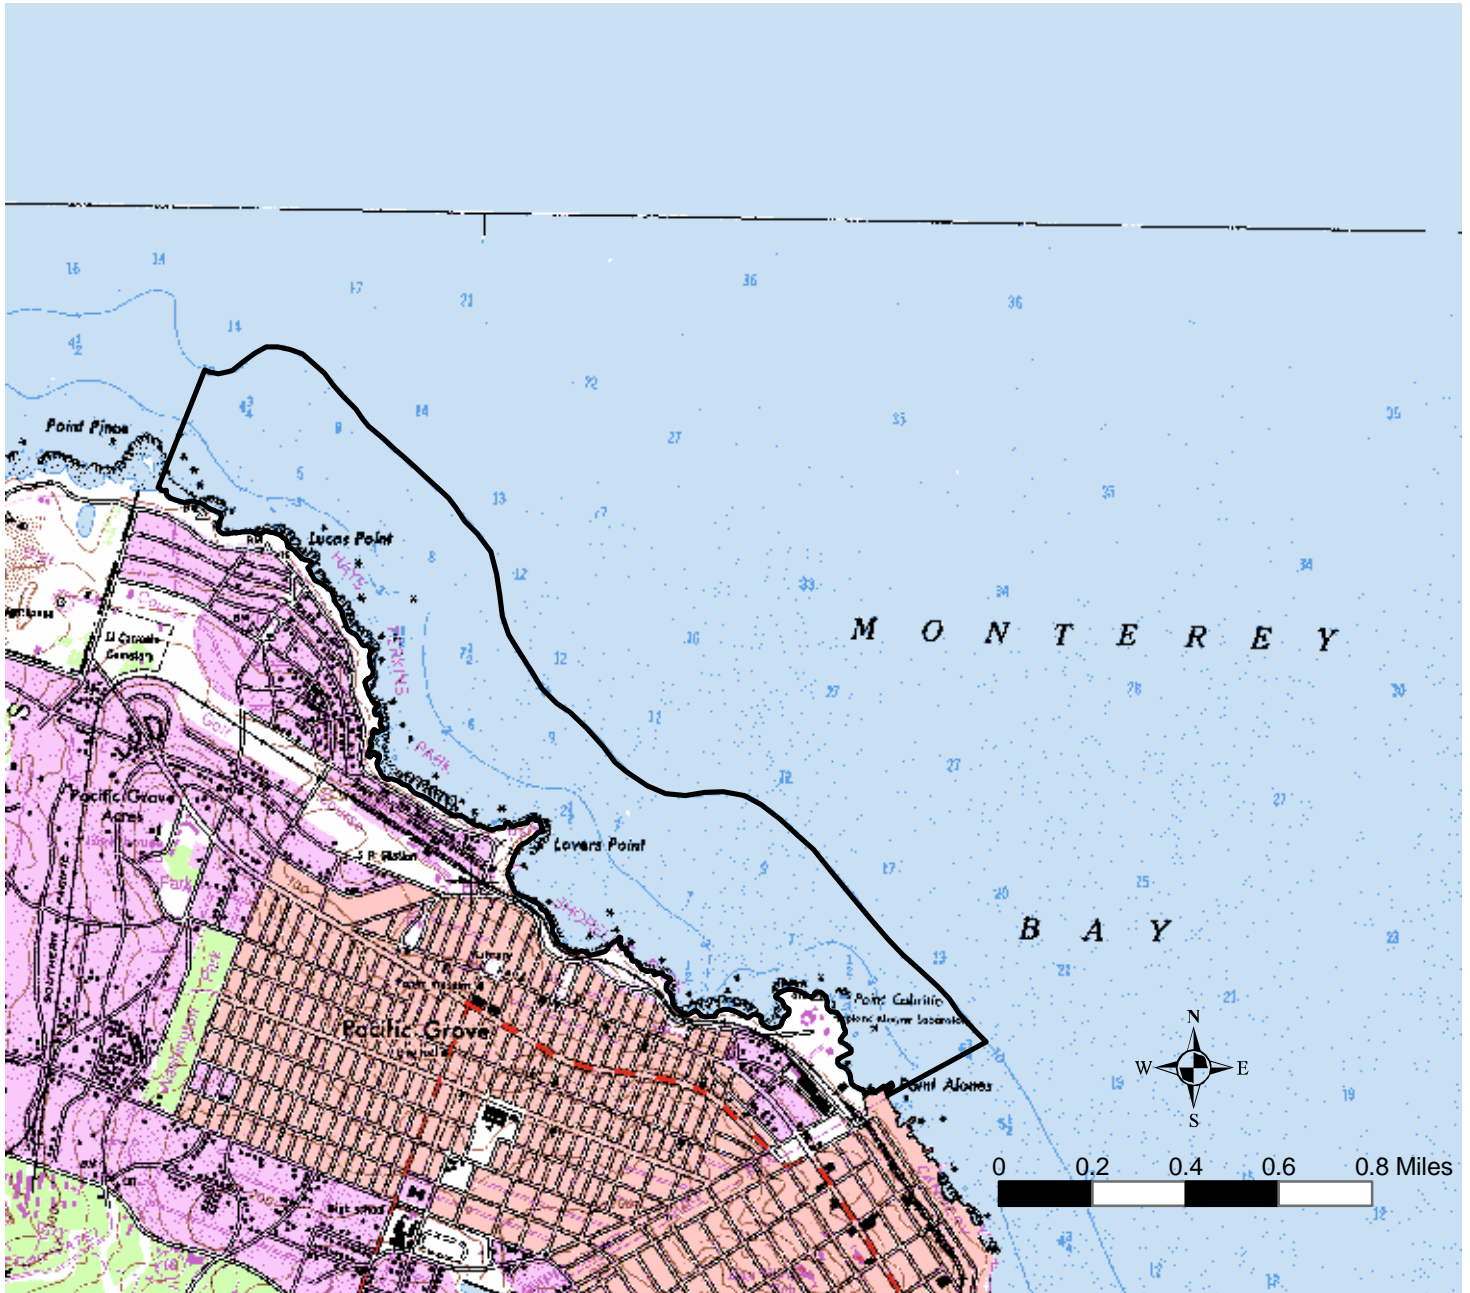

# Central Coast Regional Water Quality Control Board

## State Water Quality Protection Area Area of Special Biological Significance No. 19 Pacific Grove Marine Gardens Fish Refuge and Hopkins Marine Life Refuge

Ref. Map: USGS Monterey, CA

D. E. Gregorio  
C. S. Bianchi  
Division of Water Quality  
January 2003