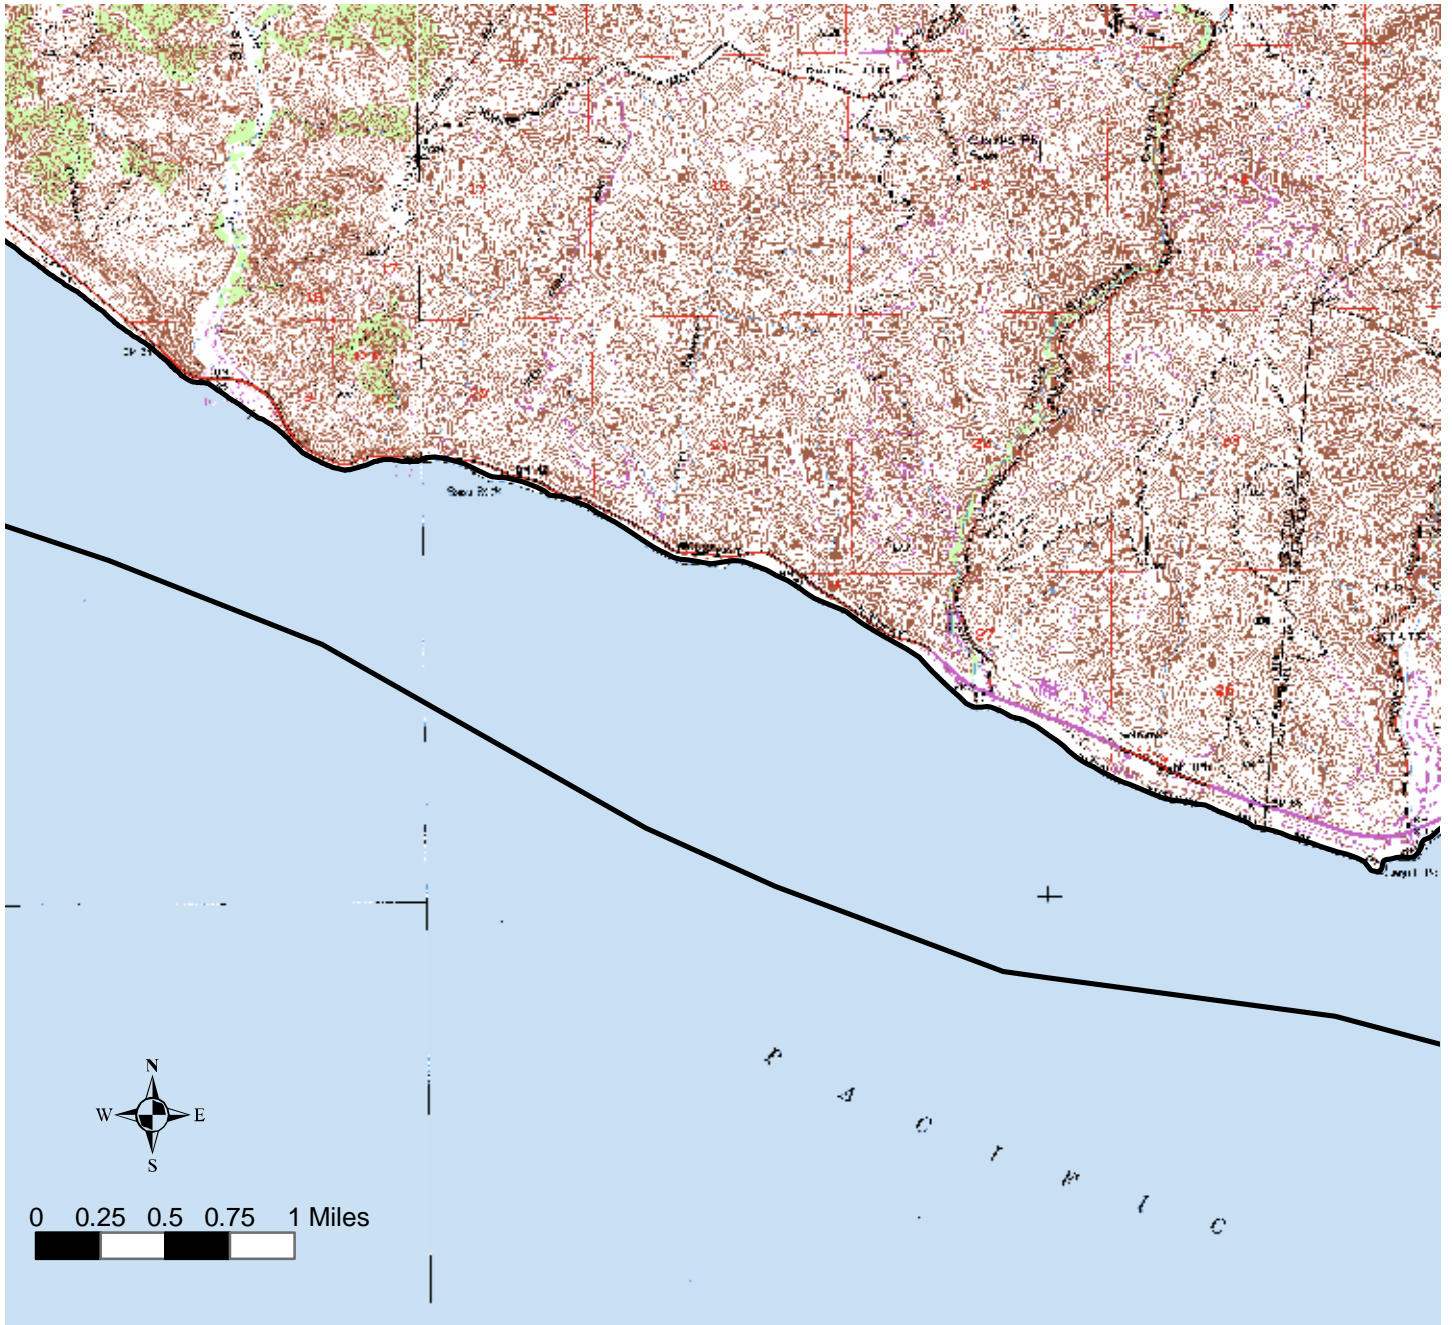

Los Angeles Regional Water Quality Control Board

State Water Quality Protection Area Area of Special Biological Significance No. 24 - West Central Section Mugu Lagoon to Latigo Point

Ref. Maps: USGS Point Mugu, CA
USGS Triunfo Pass, CA