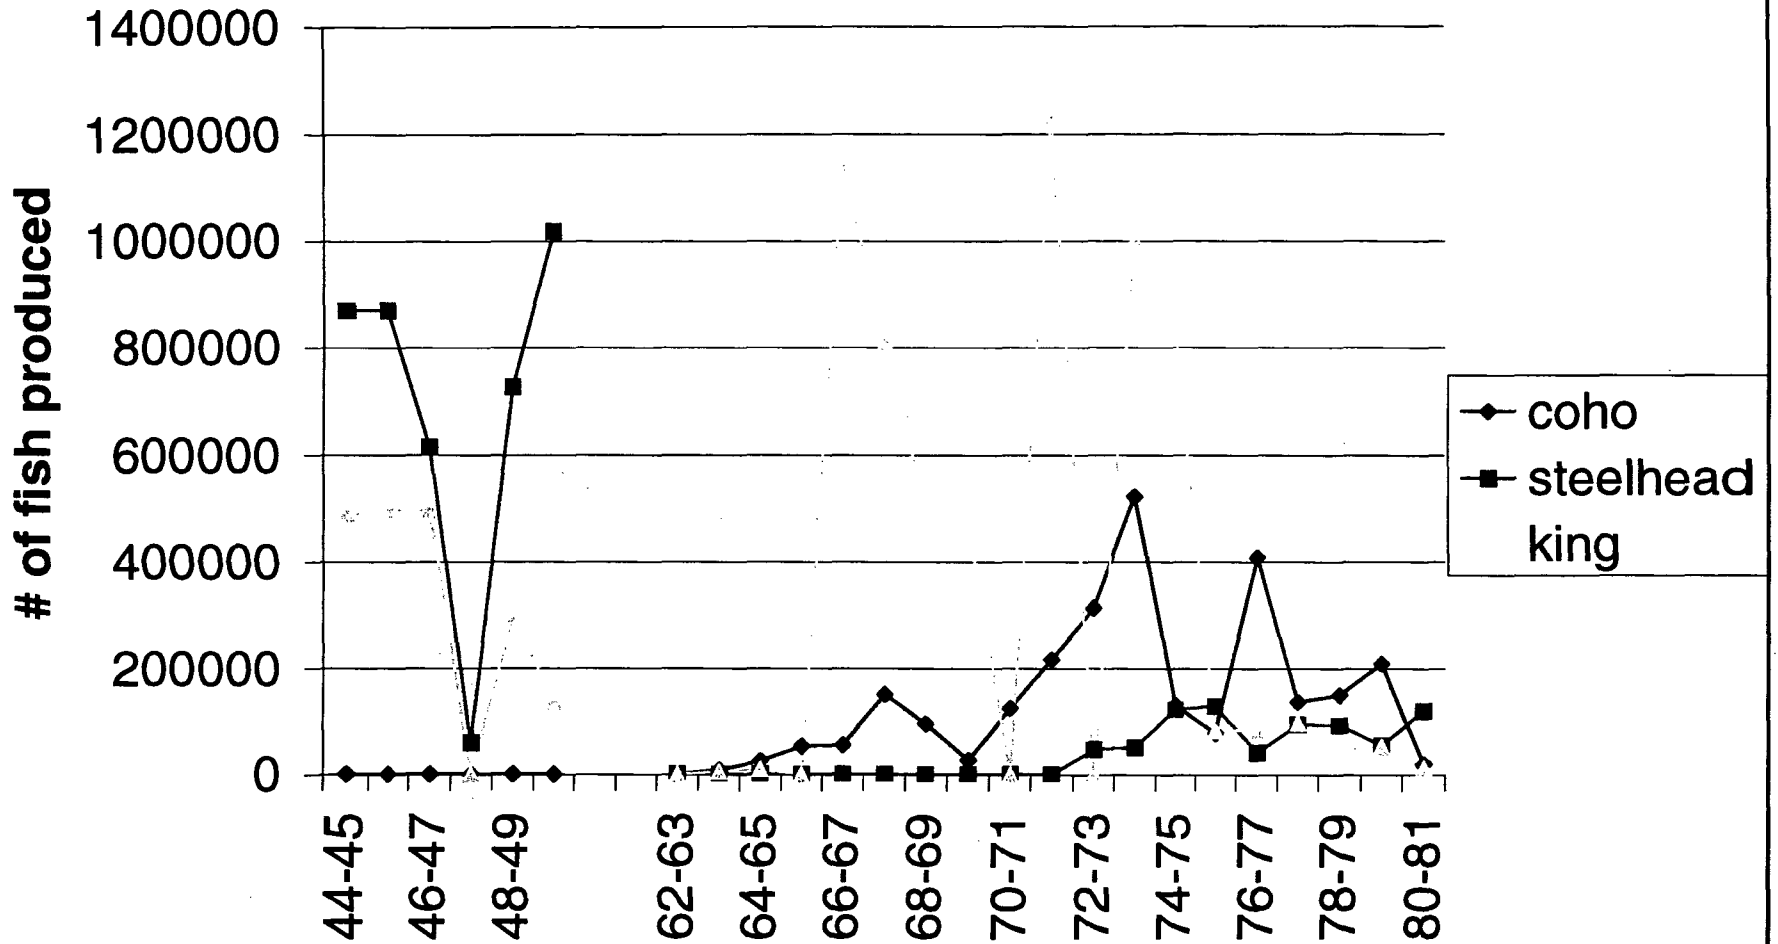

Fish Production at the Prairie Creek Hatchery, 1944 - 81