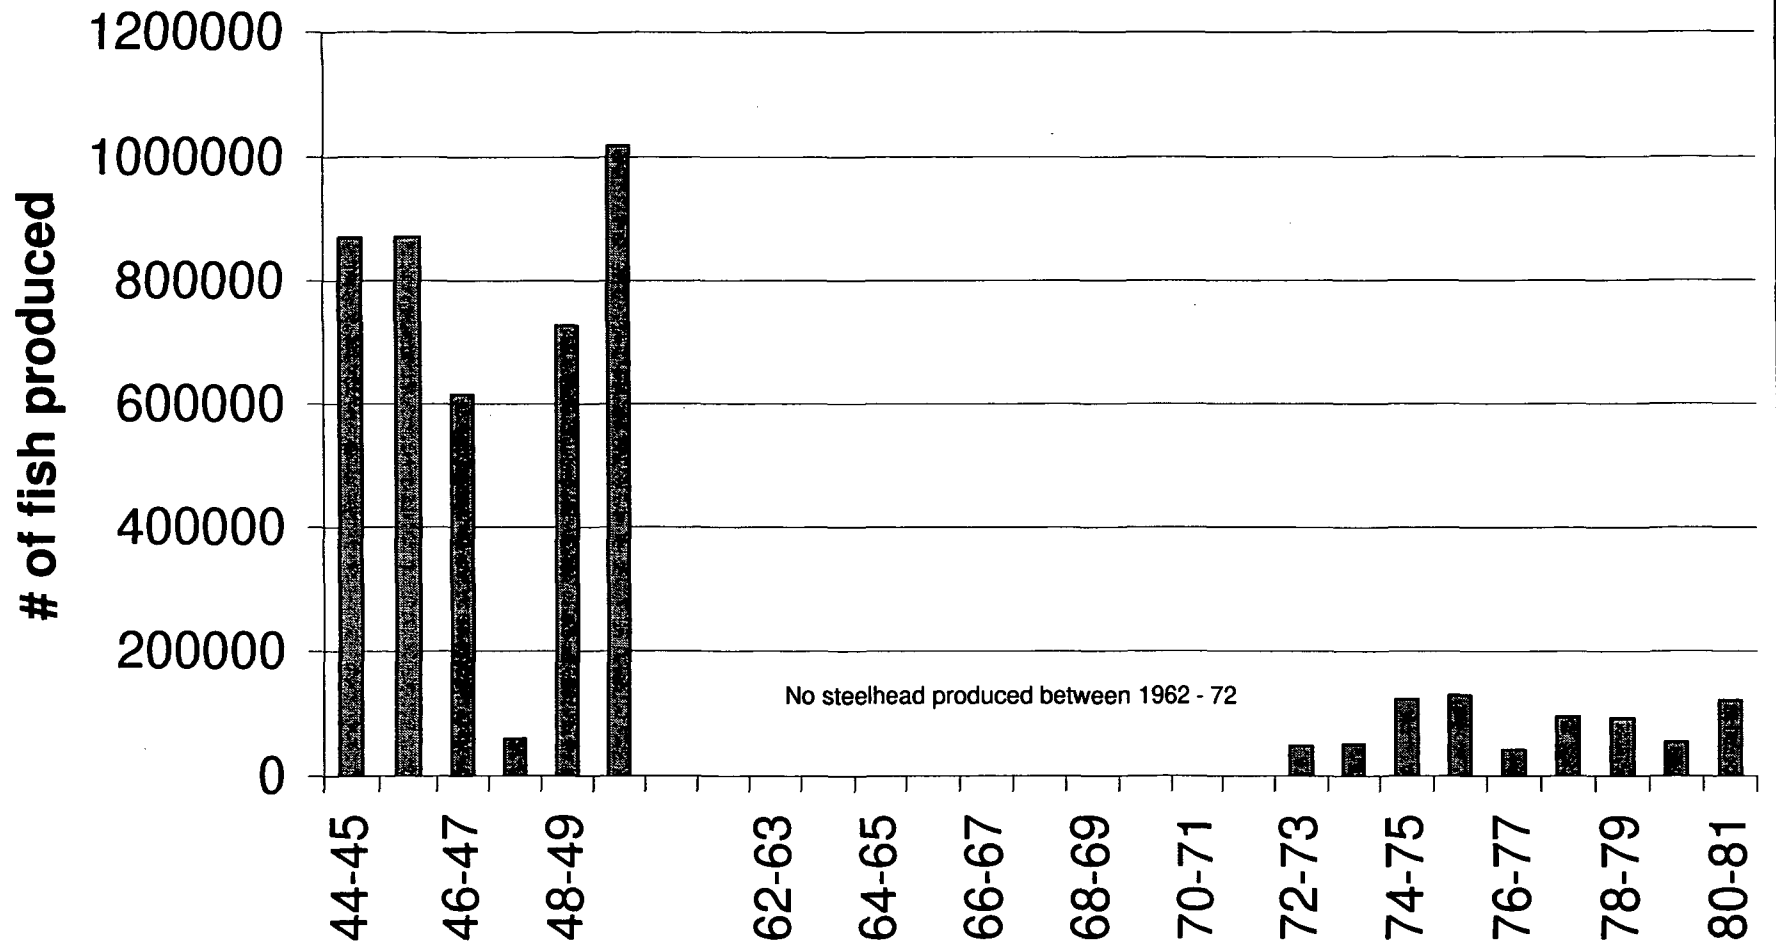

Steelhead Production at the Prairie Creek Hatchery, 1944 - 50 and 1962 - 81