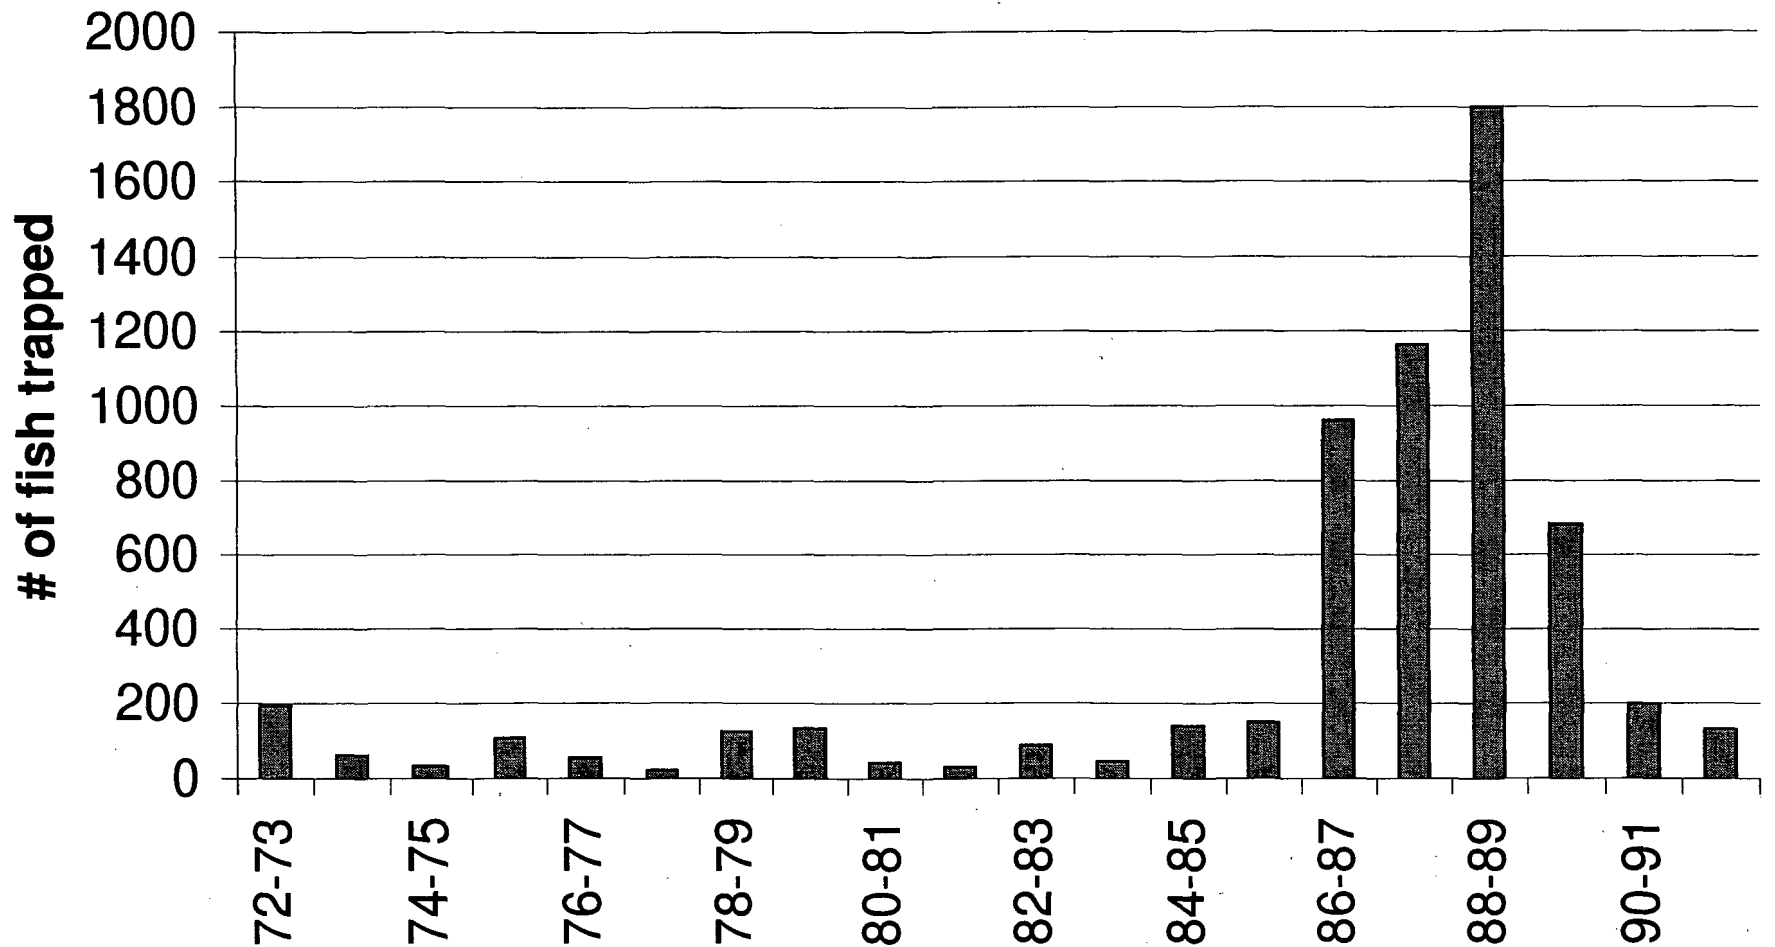

Coho Salmon Trapped at Prairie Creek Hatchery, 1972 - 92