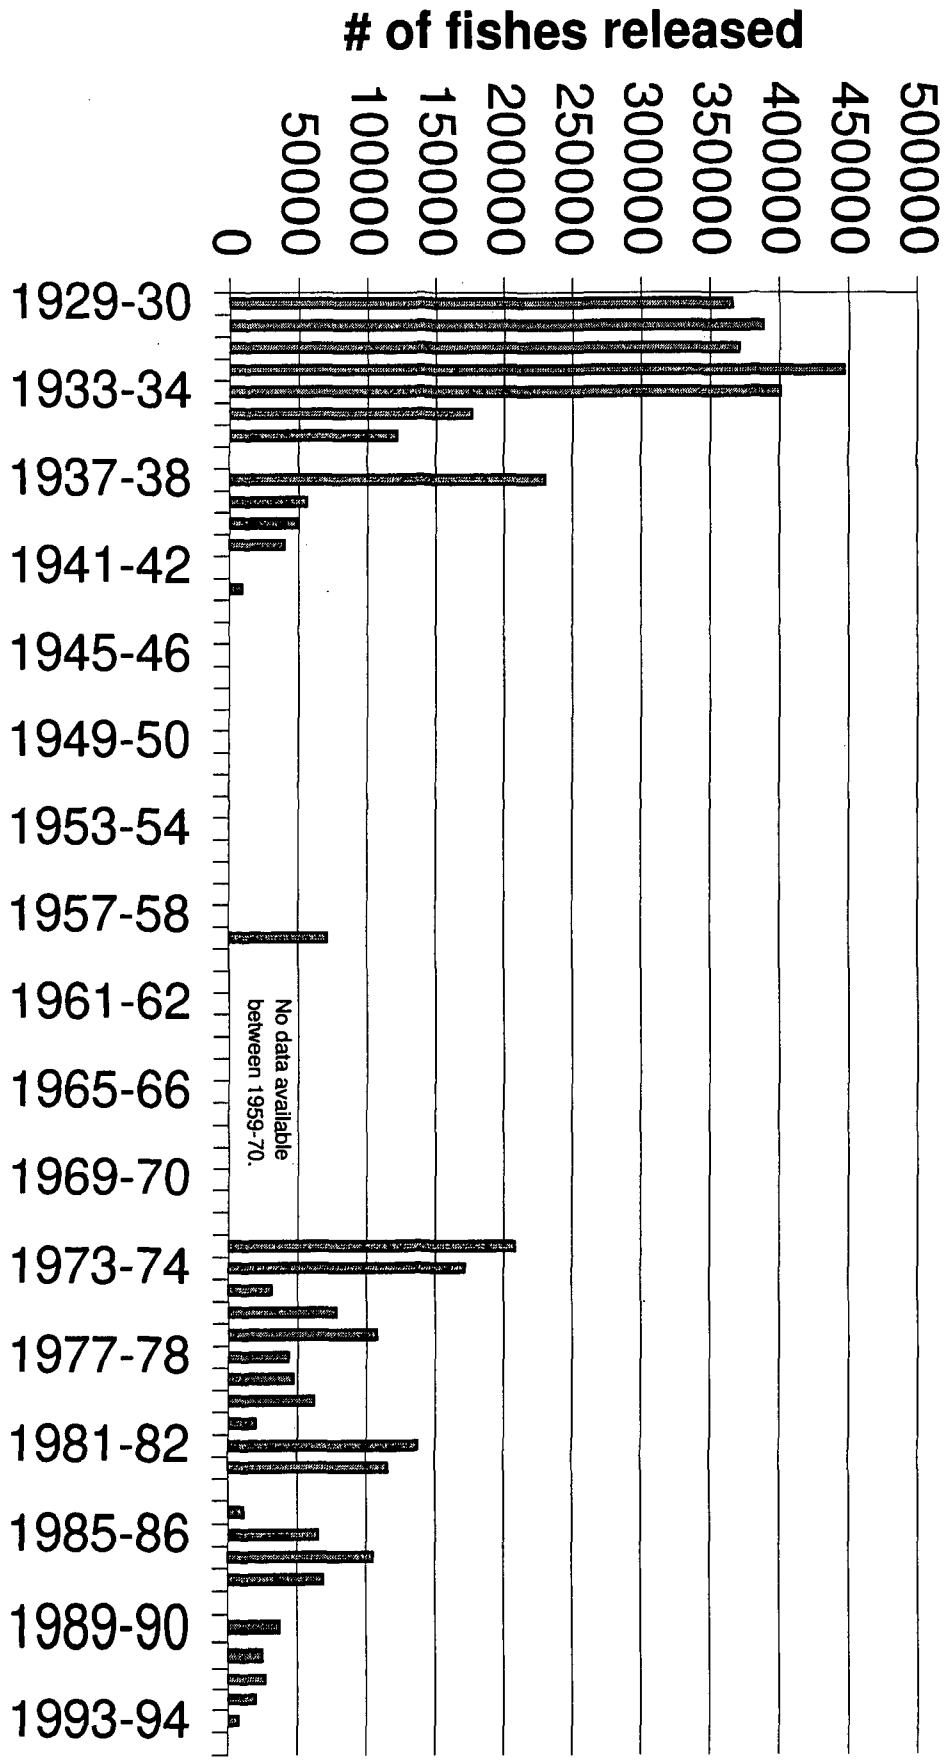

Coho Salmon Releases from Prairie Creek Hatchery, 1929 - 95