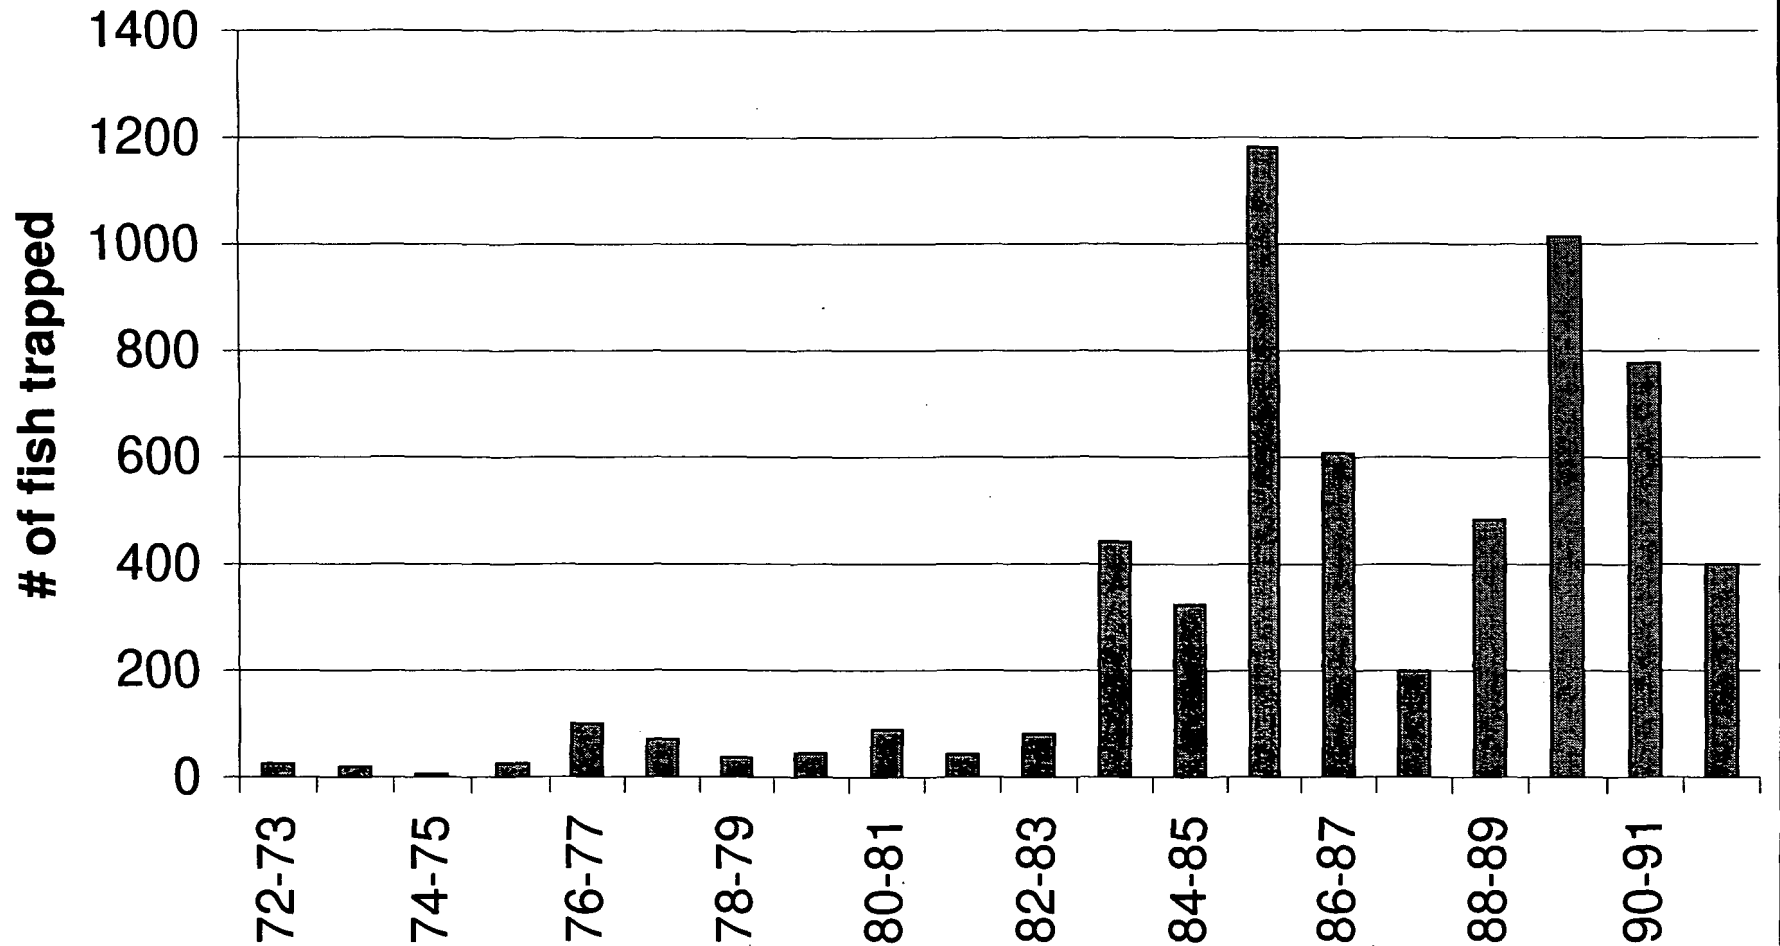

Steelhead Trapping at Prairie Creek Hatchery, 1972 - 92