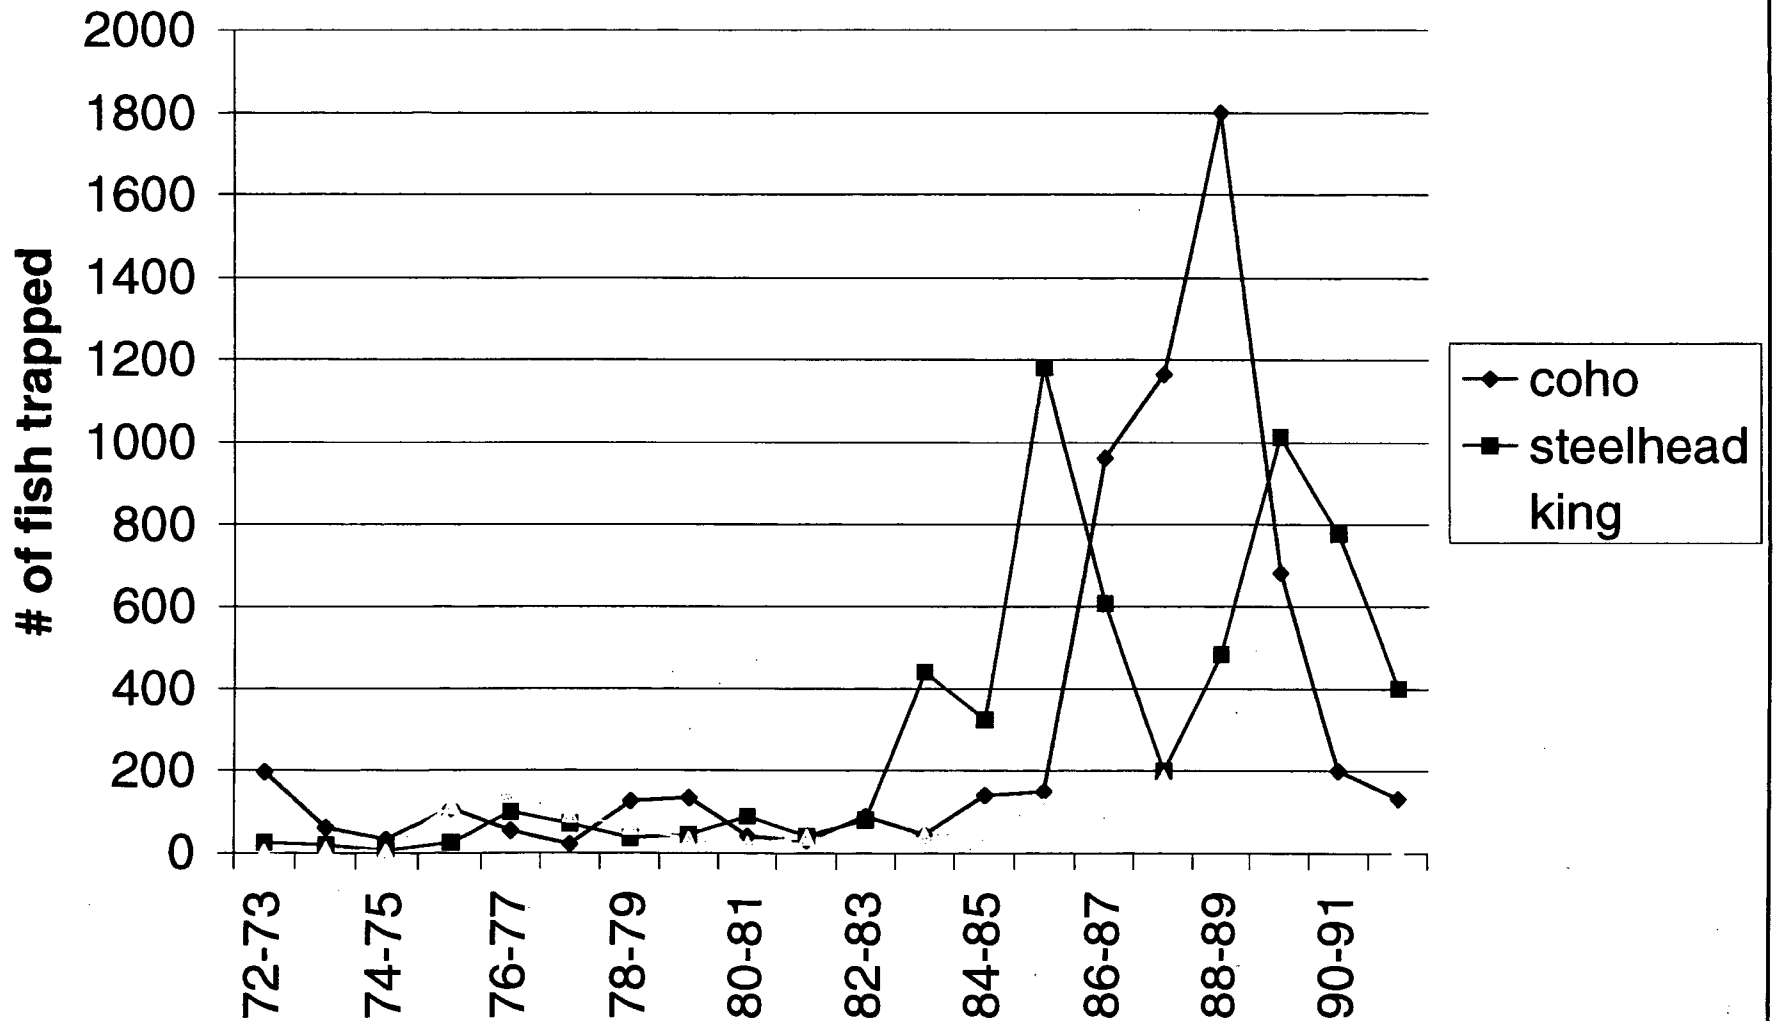

Fish Trapped at Prairie Creek Hatchery, 1972 - 92