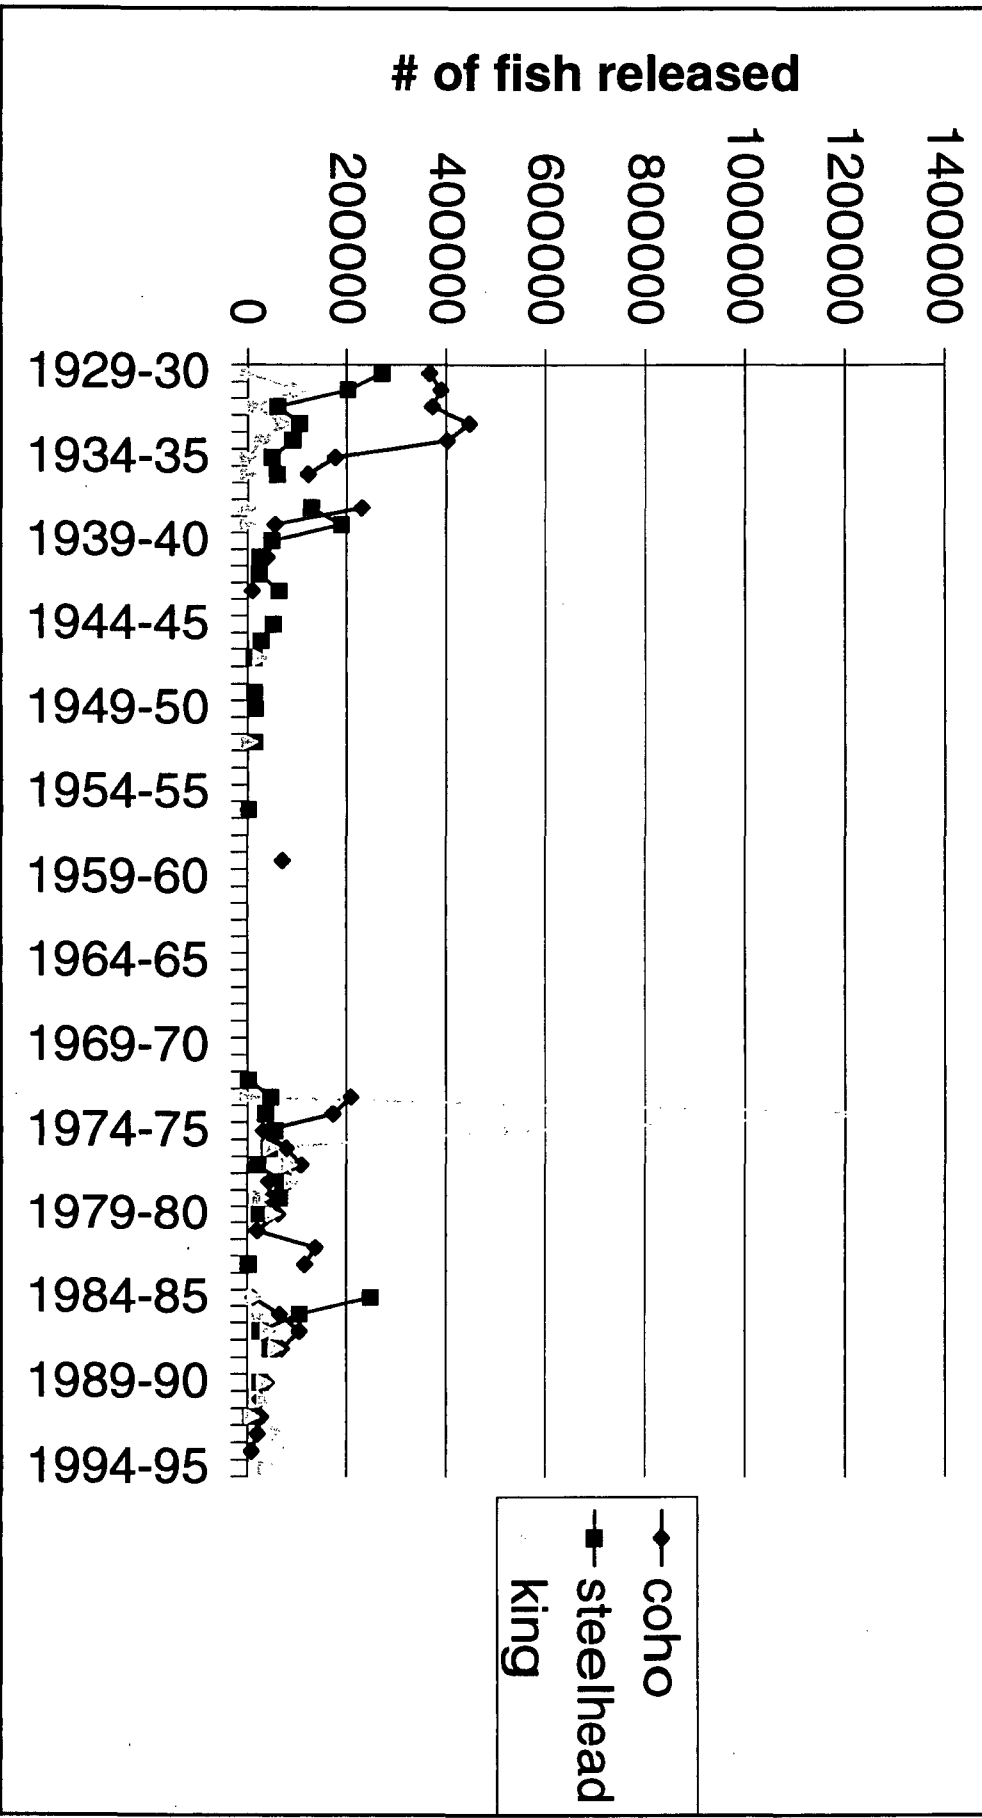

Fish Releases from the Praire Creek Hatchery, 1929 - 95