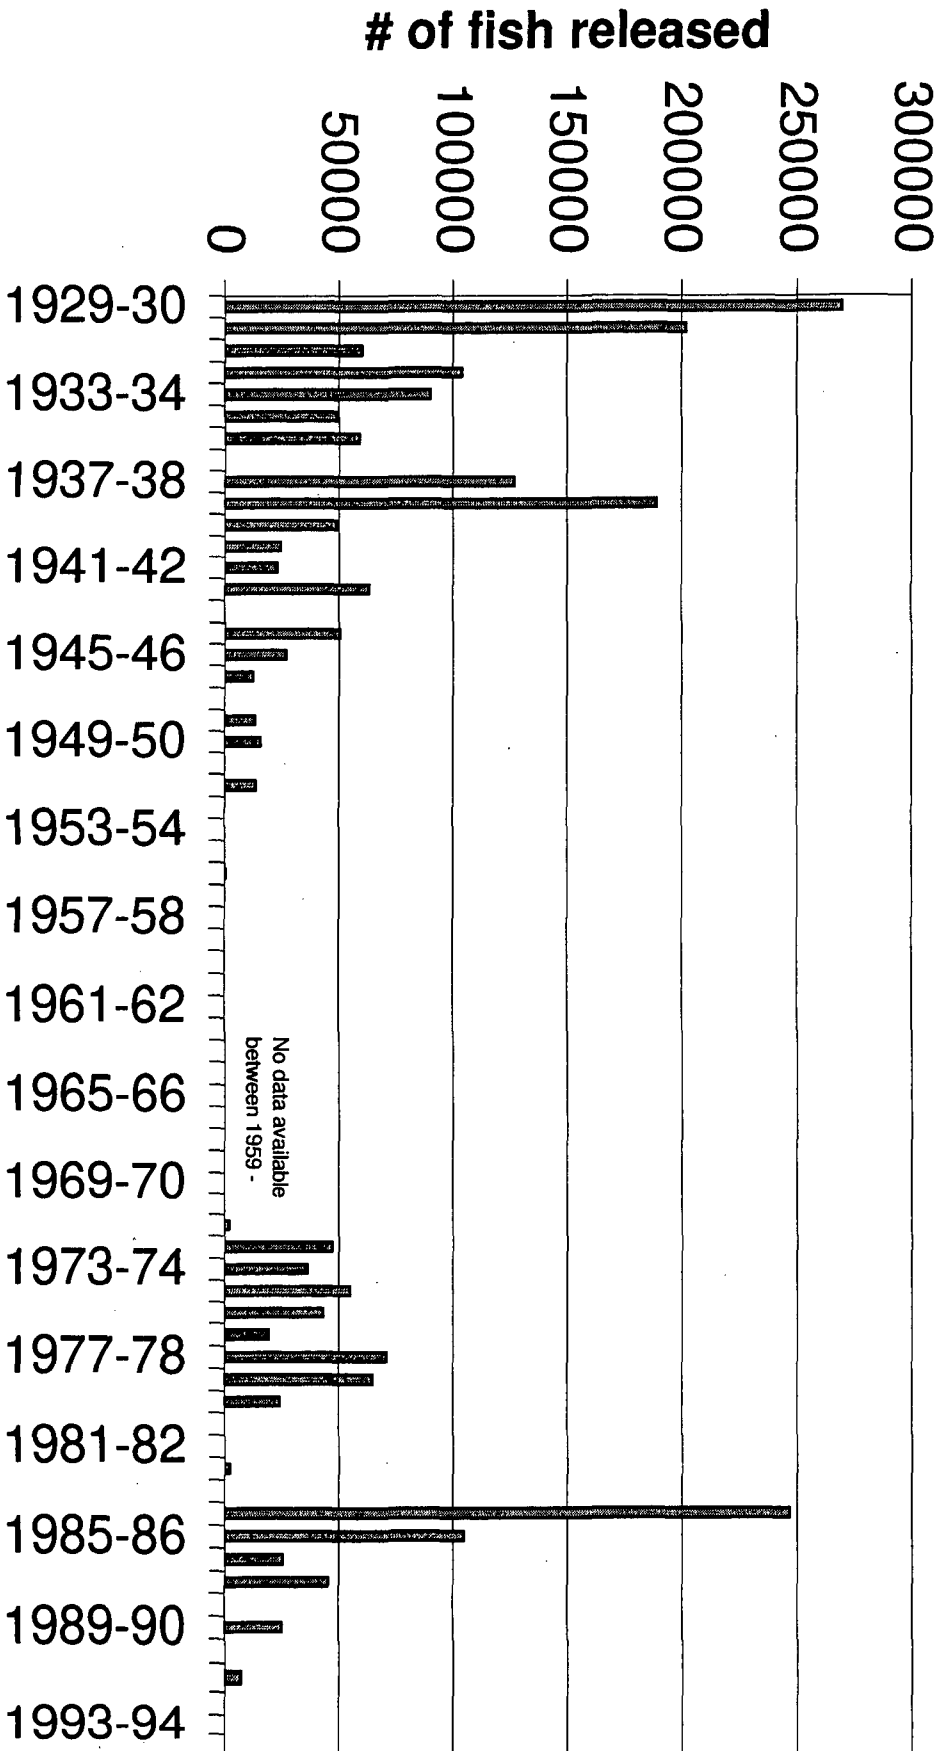

Steelhead Releases from Prairie Creek Hatchery, 1929 - 95