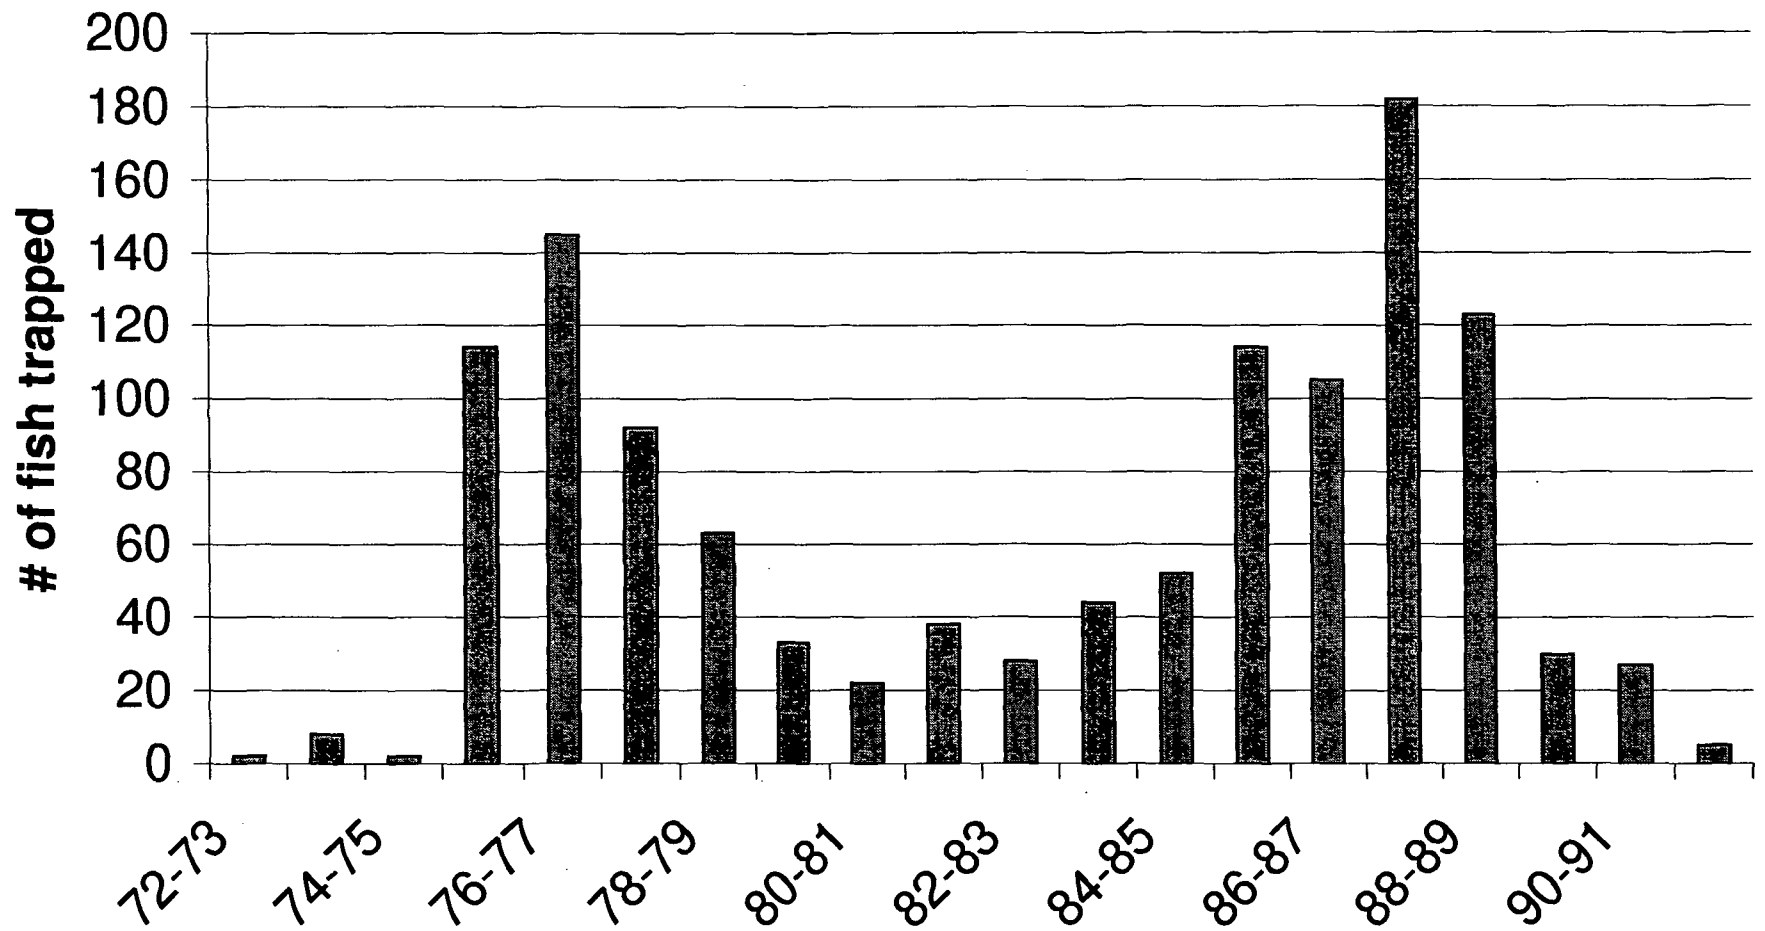

Notes for Prairie Creek Hatchery Data

- 1962 – 63 the hatchery was closed due to hatchery modifications.
- Hatchery data was compiled into hatchery years (ie. 1973-74). The hatchery year included the trapping and planting from July 1 through June 30. The fish were typically trapped during fall/winter and released during the following spring/summer. During the early years of the hatchery, stocking occurred deep into the fall on some occasions.
- Where the records indicated a single year record, it was assumed that the stocking occurred during the spring/summer of that year. For instance, if stocking occurred in the summer of 1956, the data was recorded as being from the hatchery year of 1955-56.
- Fish release data was not consistent between the county records and the RNP records for the years 1987-87 (king salmon and coho) and 1985-56 (steelhead). RNP data seemed in better shape and was used.
- Pre 1938 stocking data does not indicate where fish were stocked, just that they were stocked in Humboldt county. During the years directly following 1938, almost all fish were stocked in Redwood Creek or Prairie Creek. Therefore, it was assumed that all pre 1938 fish were stocked in the Redwood Creek drainage.
- 1990 – 95 stocking data was derived from fish release data from the Cal Trans Pond Rearing Program combined with 1993 Trinidad Elementary School releases and G. Allen pond releases.
- Hatchery production for 1979-80 from Larson (1987) differed greatly from the data present in other reports, and was therefore not used.

Fish Trapped at Prairie Creek Hatchery, 1972 - 92

Coho Salmon Trapped at Prairie Creek Hatchery, 1972 - 92

Steelhead Trapping at Prairie Creek Hatchery, 1972 - 92

King Salmon Trapping at Prairie Creek Hatchery, 1972 - 92