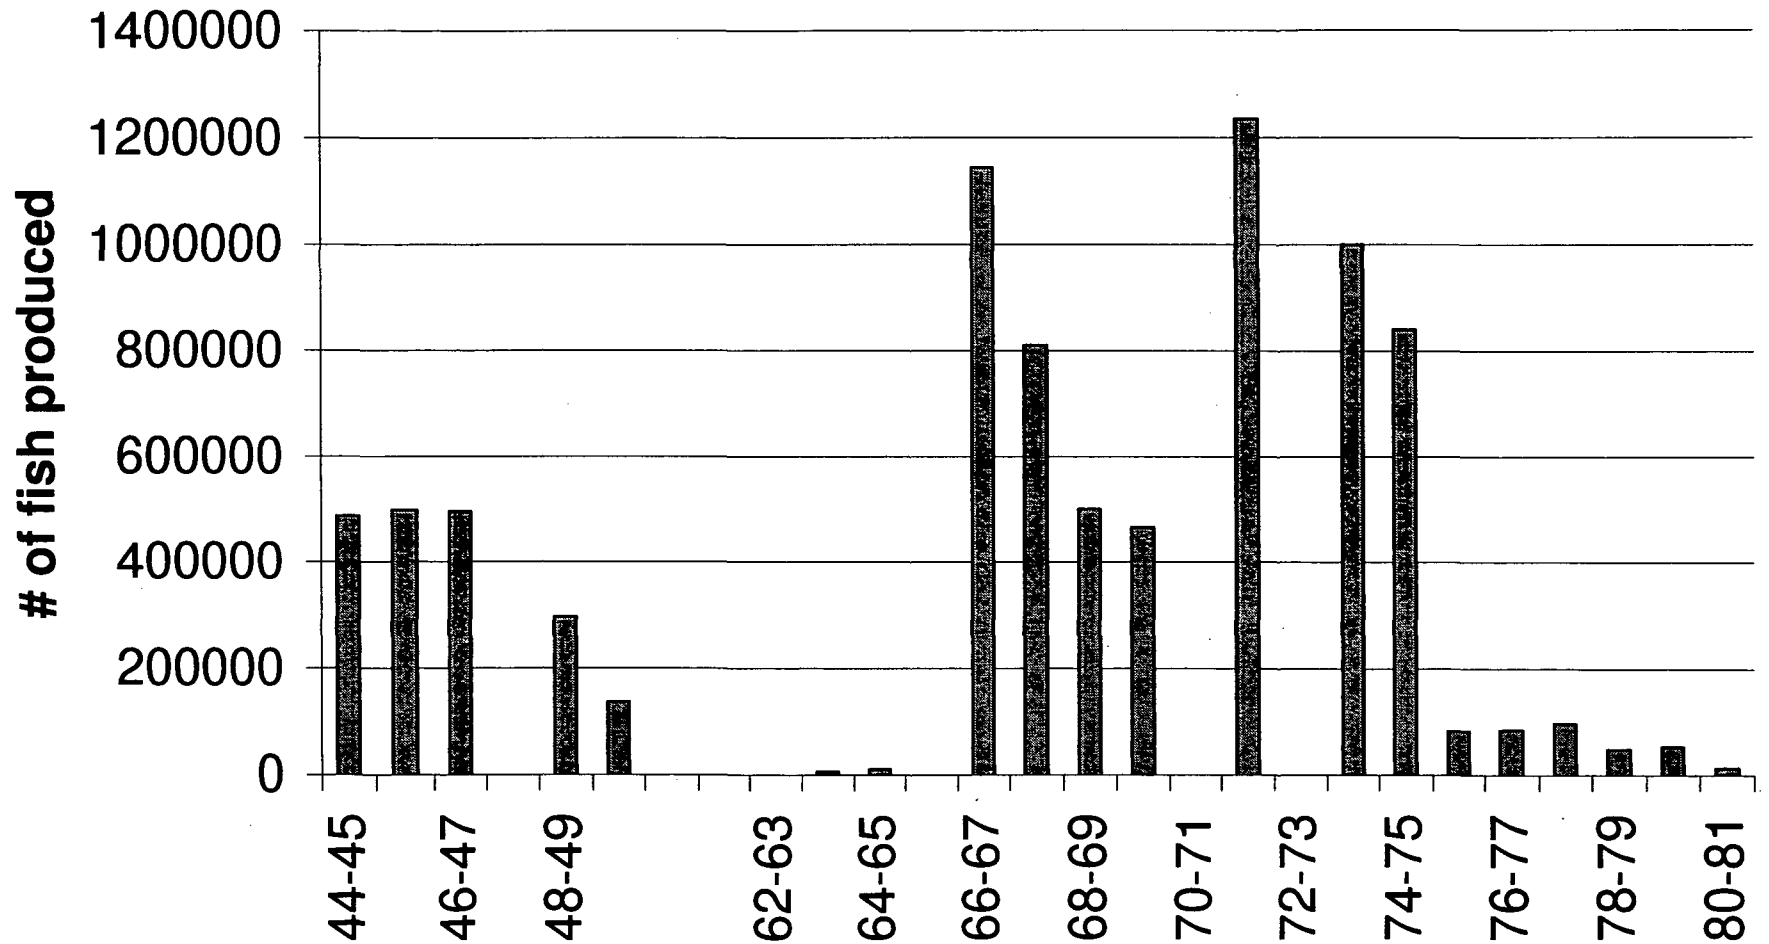

Notes for Prairie Creek Hatchery Data

- 1962 – 63 the hatchery was closed due to hatchery modifications.
- Hatchery data was compiled into hatchery years (ie. 1973-74). The hatchery year included the trapping and planting from July 1 through June 30. The fish were typically trapped during fall/winter and released during the following spring/summer. During the early years of the hatchery, stocking occurred deep into the fall on some occasions.
- Where the records indicated a single year record, it was assumed that the stocking occurred during the spring/summer of that year. For instance, if stocking occurred in the summer of 1956, the data was recorded as being from the hatchery year of 1955-56.
- Fish release data was not consistent between the county records and the RNP records for the years 1987-87 (king salmon and coho) and 1985-56 (steelhead). RNP data seemed in better shape and was used.
- Pre 1938 stocking data does not indicate where fish were stocked, just that they were stocked in Humboldt county. During the years directly following 1938, almost all fish were stocked in Redwood Creek or Prairie Creek. Therefore, it was assumed that all pre 1938 fish were stocked in the Redwood Creek drainage.
- 1990 – 95 stocking data was derived from fish release data from the Cal Trans Pond Rearing Program combined with 1993 Trinidad Elementary School releases and G. Allen pond releases.
- Hatchery production for 1979-80 from Larson (1987) differed greatly from the data present in other reports, and was therefore not used.

Fish Production at the Prairie Creek Hatchery, 1944 - 81

Coho Salmon Production at the Prairie Creek Hatchery, 1962 - 81

Steelhead Production at the Prairie Creek Hatchery, 1944 - 50 and 1962 - 81

King Salmon Production at Prairie Creek Hatchery, 1944 - 50 and 1962 - 81