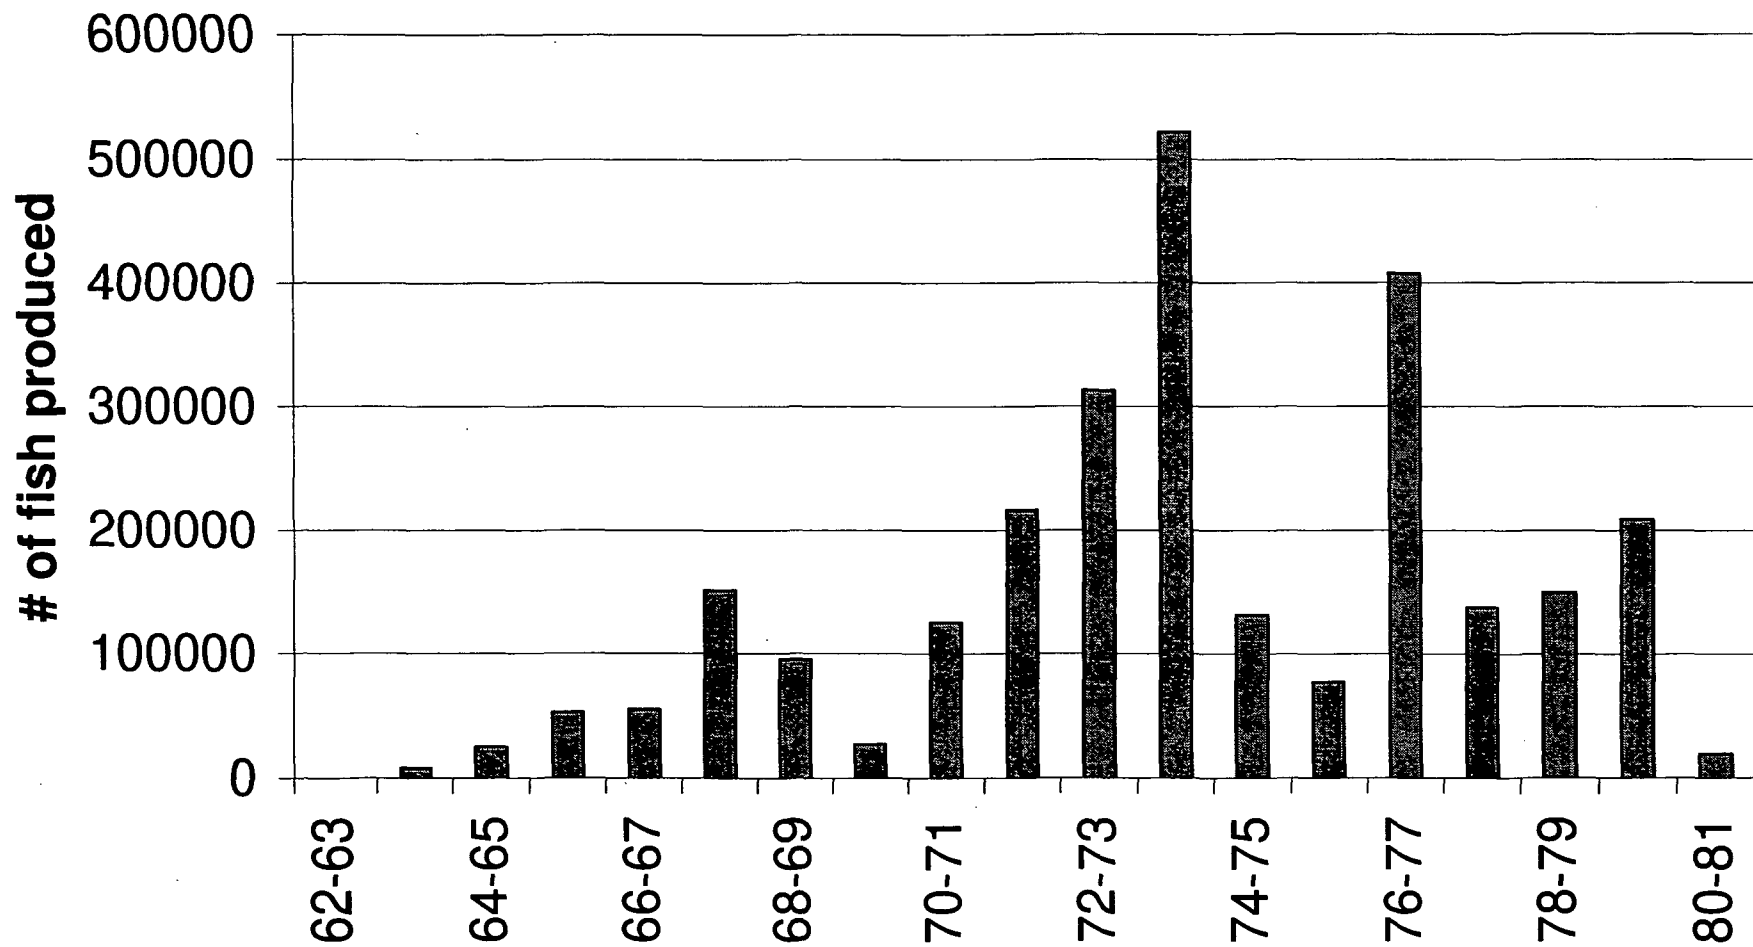

Coho Salmon Production at the Prairie Creek Hatchery, 1962 - 81