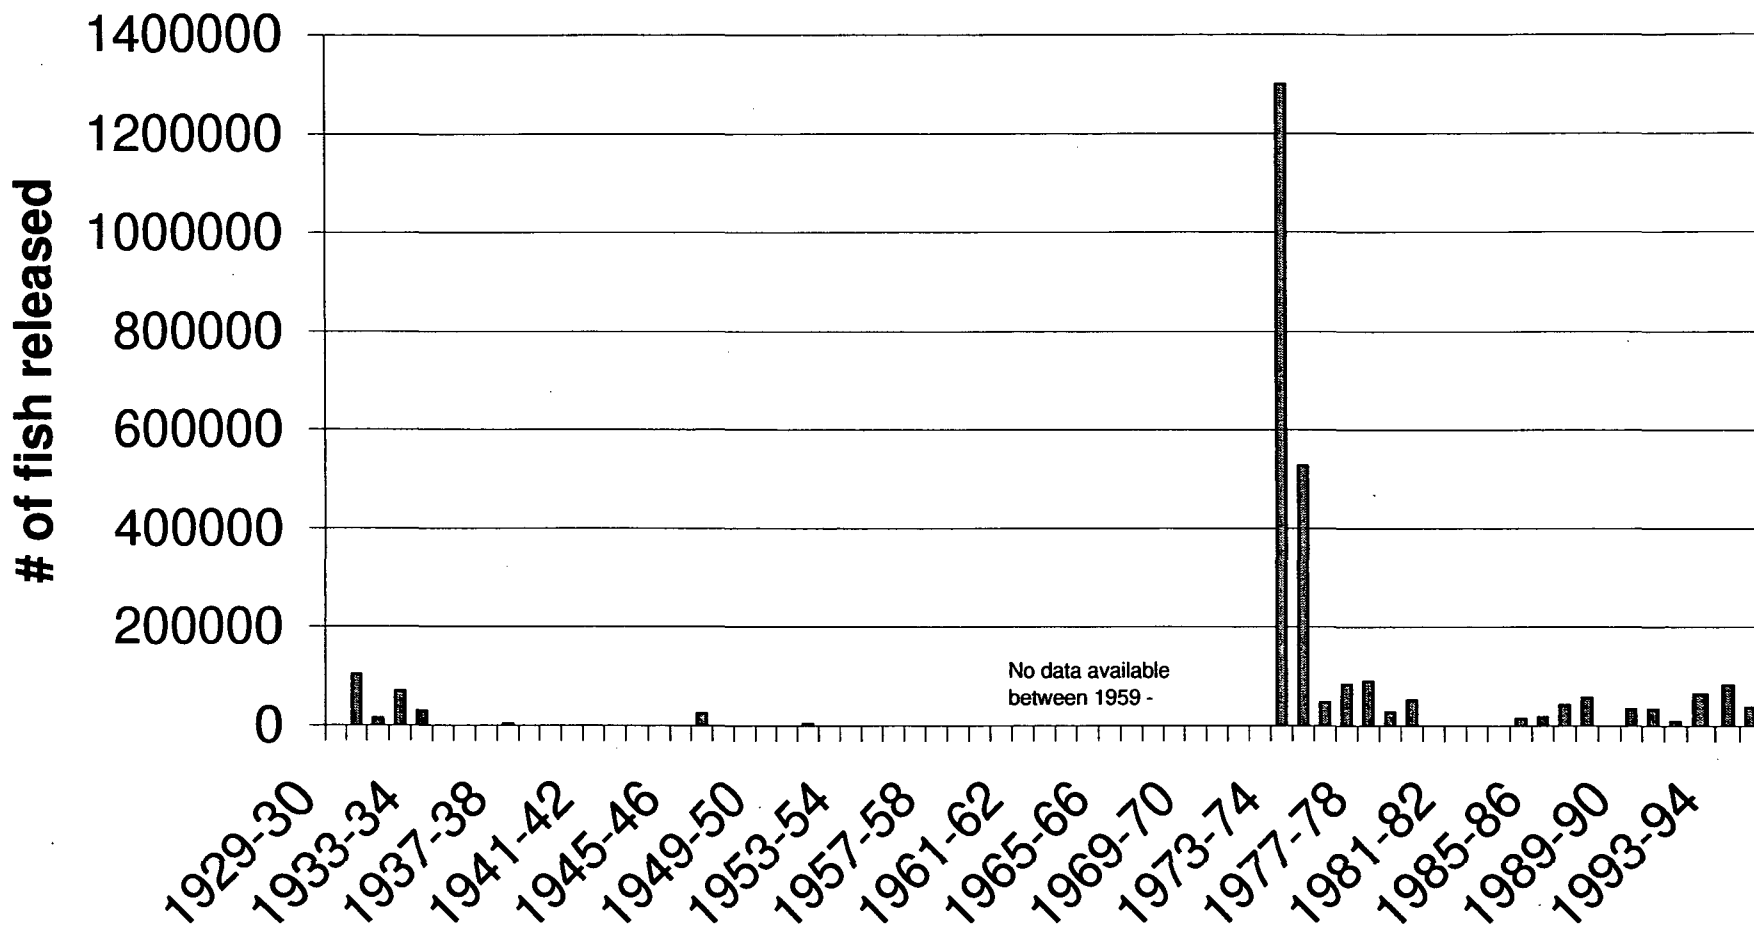

King Salmon Releases from Prairie Creek Hatchery, 1929 - 95