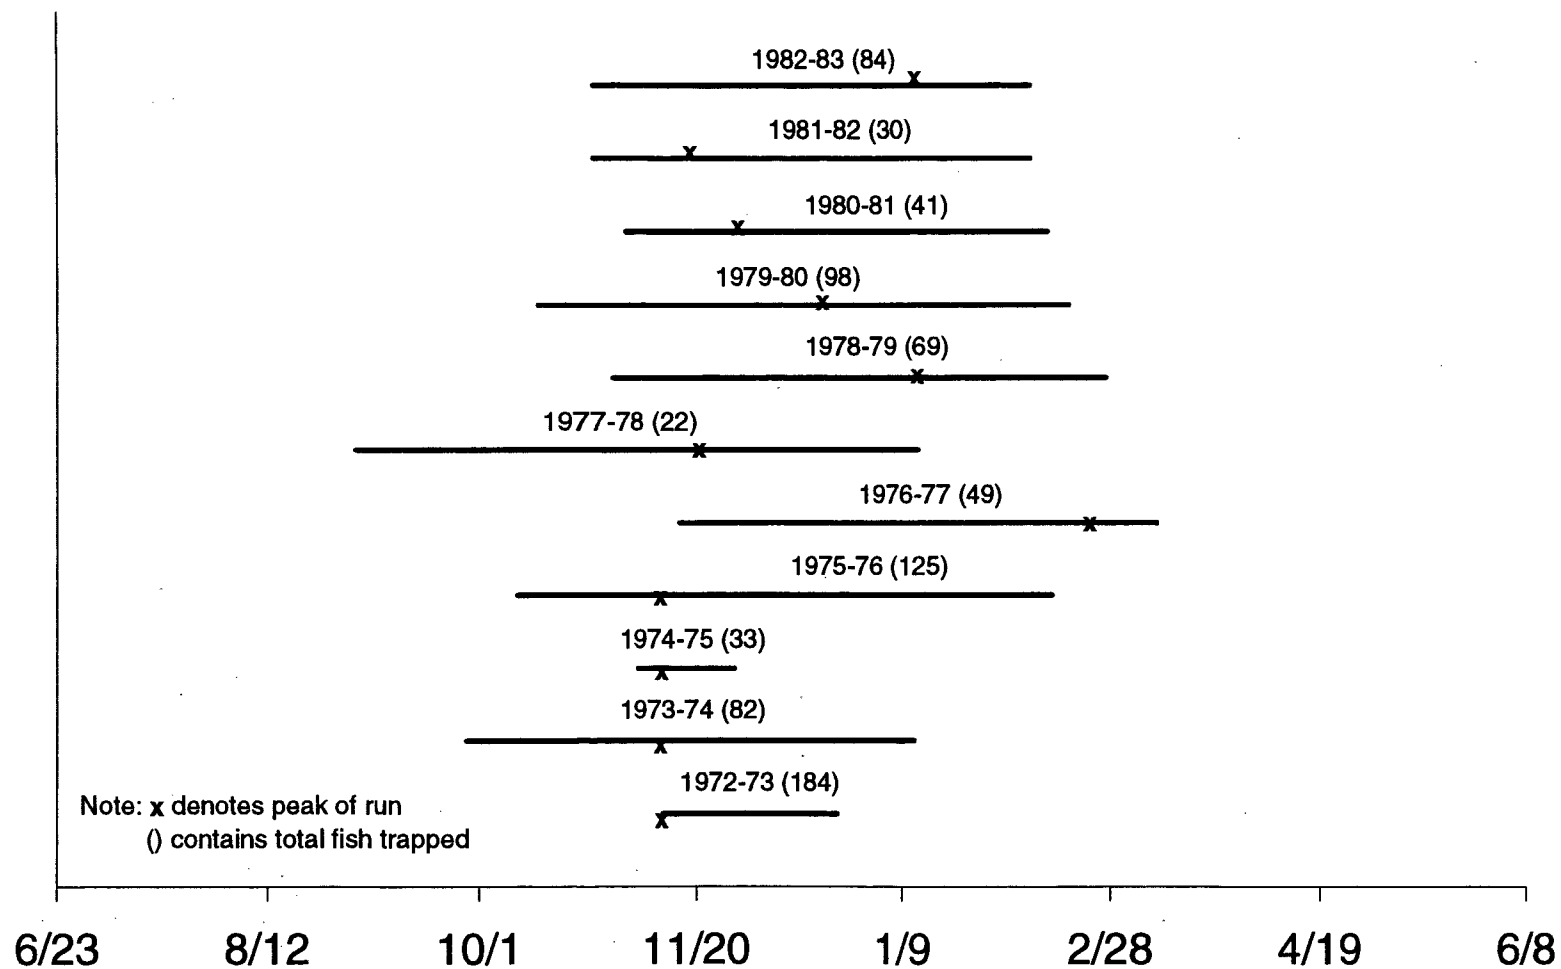

Prairie Creek Hatchery Coho Salmon Trapping Records, 1972-83