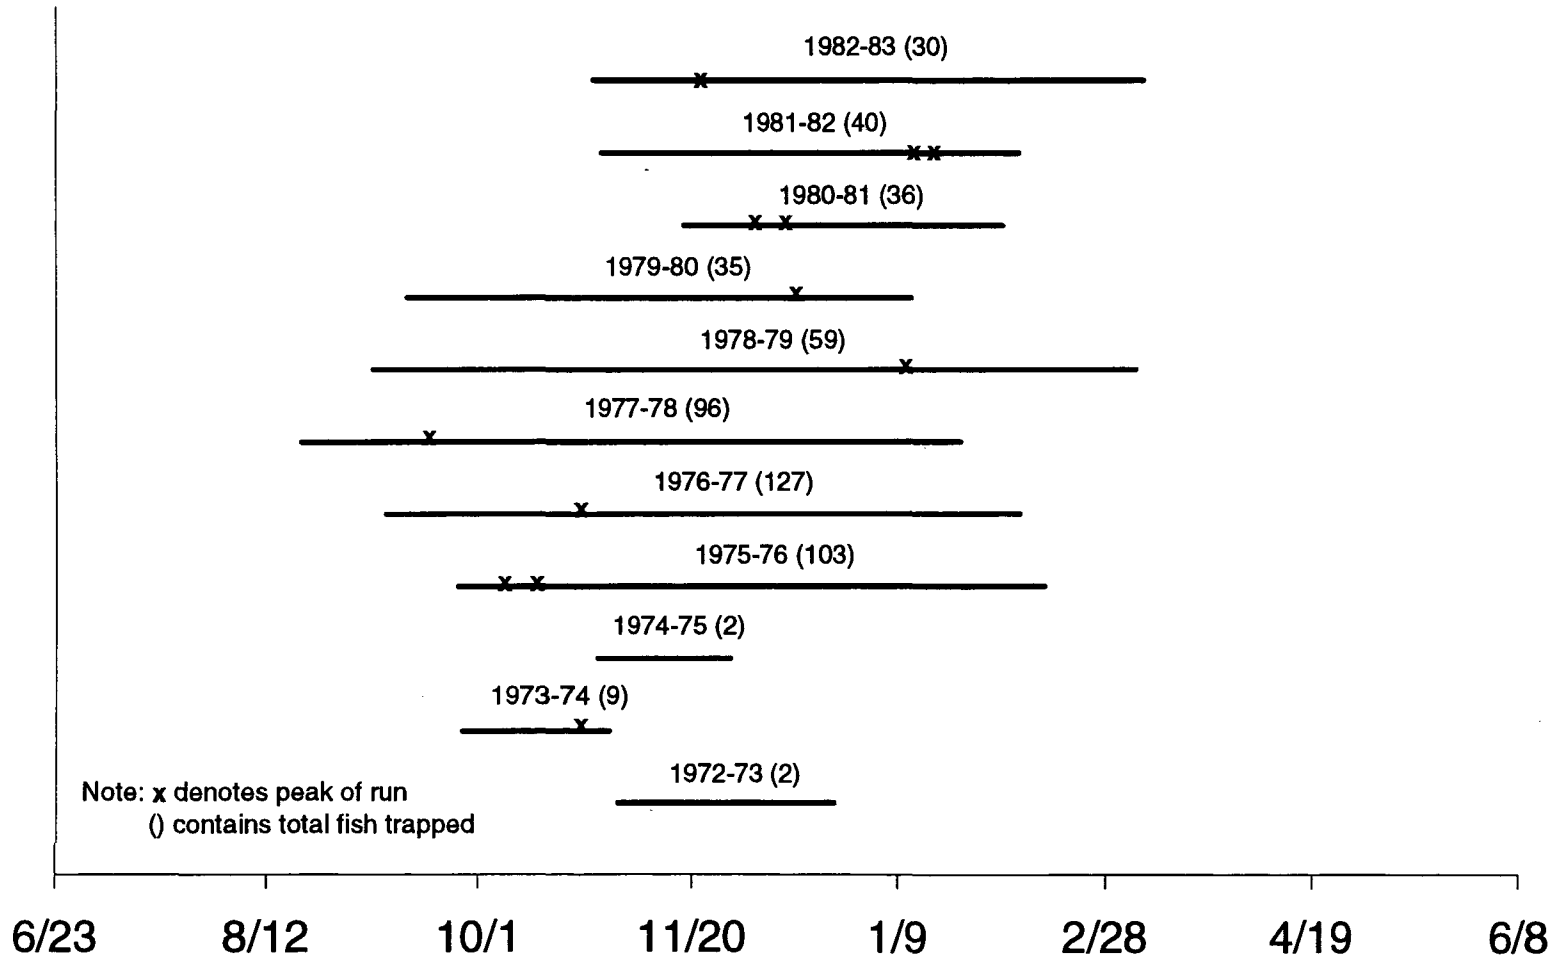

Prairie Creek Hatchery Chinook Salmon Trapping Records, 1972-83