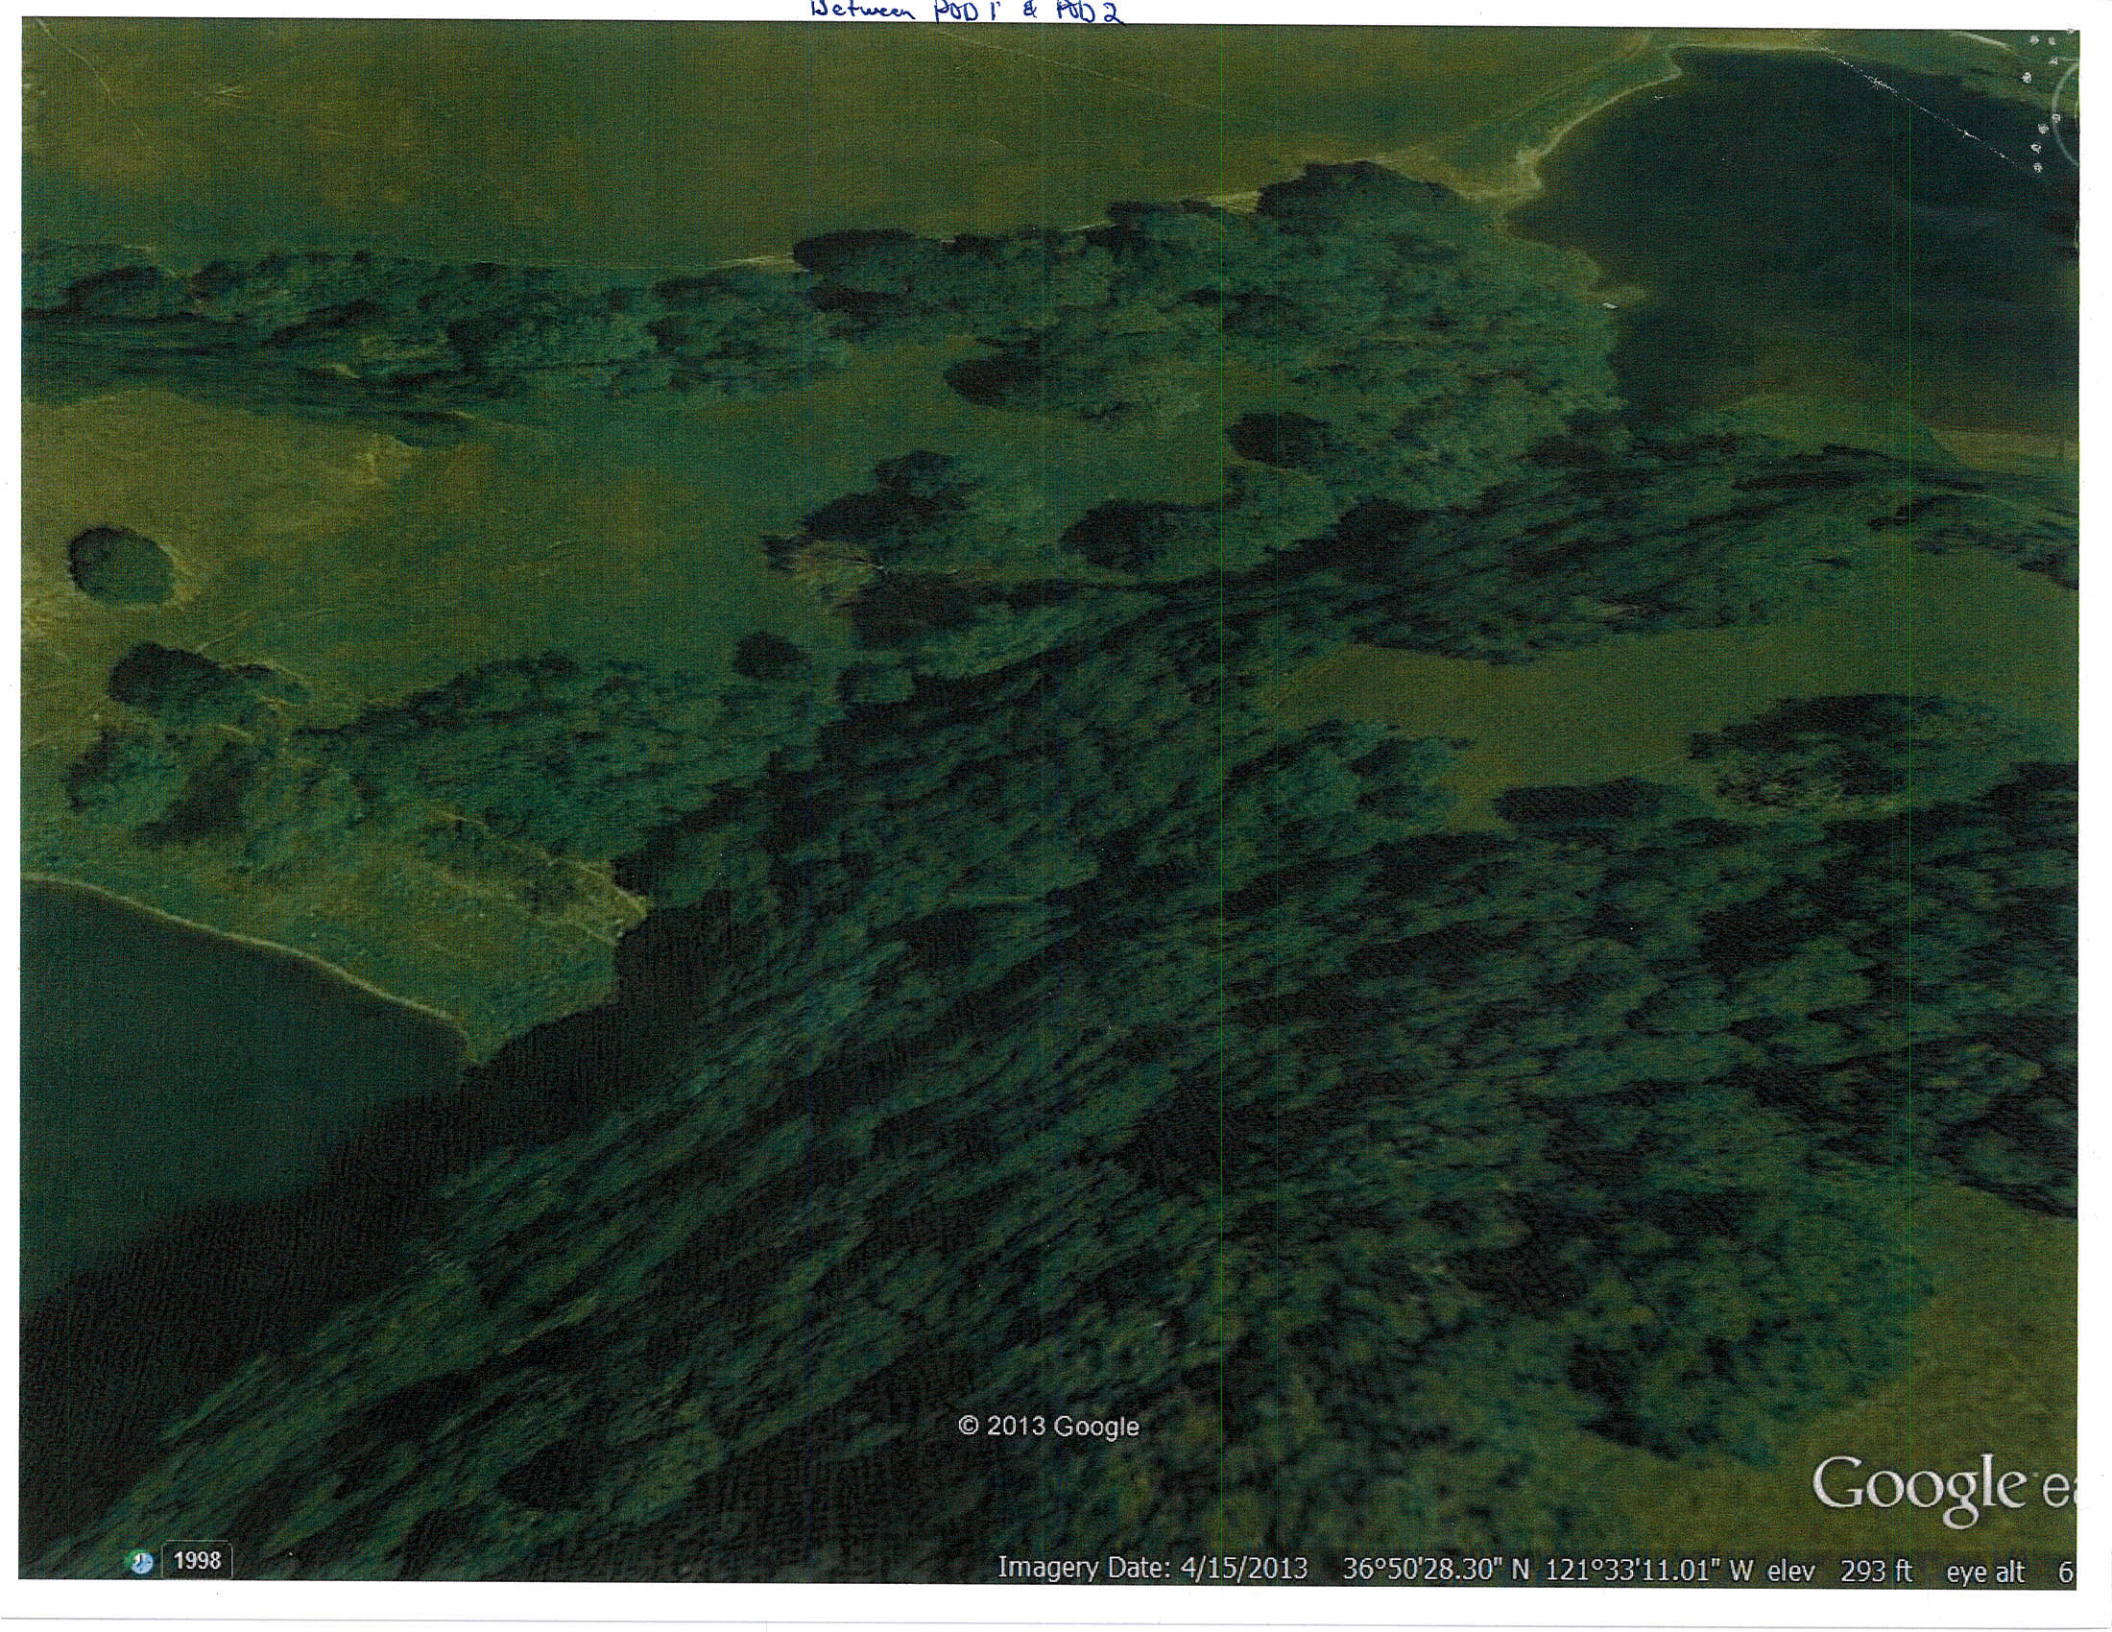

D/S P881

156

© 2013 Google

Google e

1998

Imagery Date: 4/15/2013 36°50'39.99" N 121°33'01.77" W elev 206 ft eye alt 6

075 P802

© 2013 Google

Google e

1998

Imagery Date: 4/15/2013 36°50'22.90" N 121°33'21.30" W elev 267 ft eye alt 6

Between P001 & P002

© 2013 Google

Google e

1998

Imagery Date: 4/15/2013 36°50'28.30" N 121°33'11.01" W elev 293 ft eye alt 6

N/S P&S I

CAL-FIRE Firefighter Matt Will Memorial Hwy 156

© 2013 Google

Google e

1998

Imagery Date: 4/15/2013 36°50'42.38" N 121°32'58.85" W elev 200 ft eye alt 9

POD1 / POD2

© 2013 Google

Google e

1998

Imagery Date: 4/15/2013 36°50'28.34" N 121°33'09.93" W elev 319 ft eye alt 19