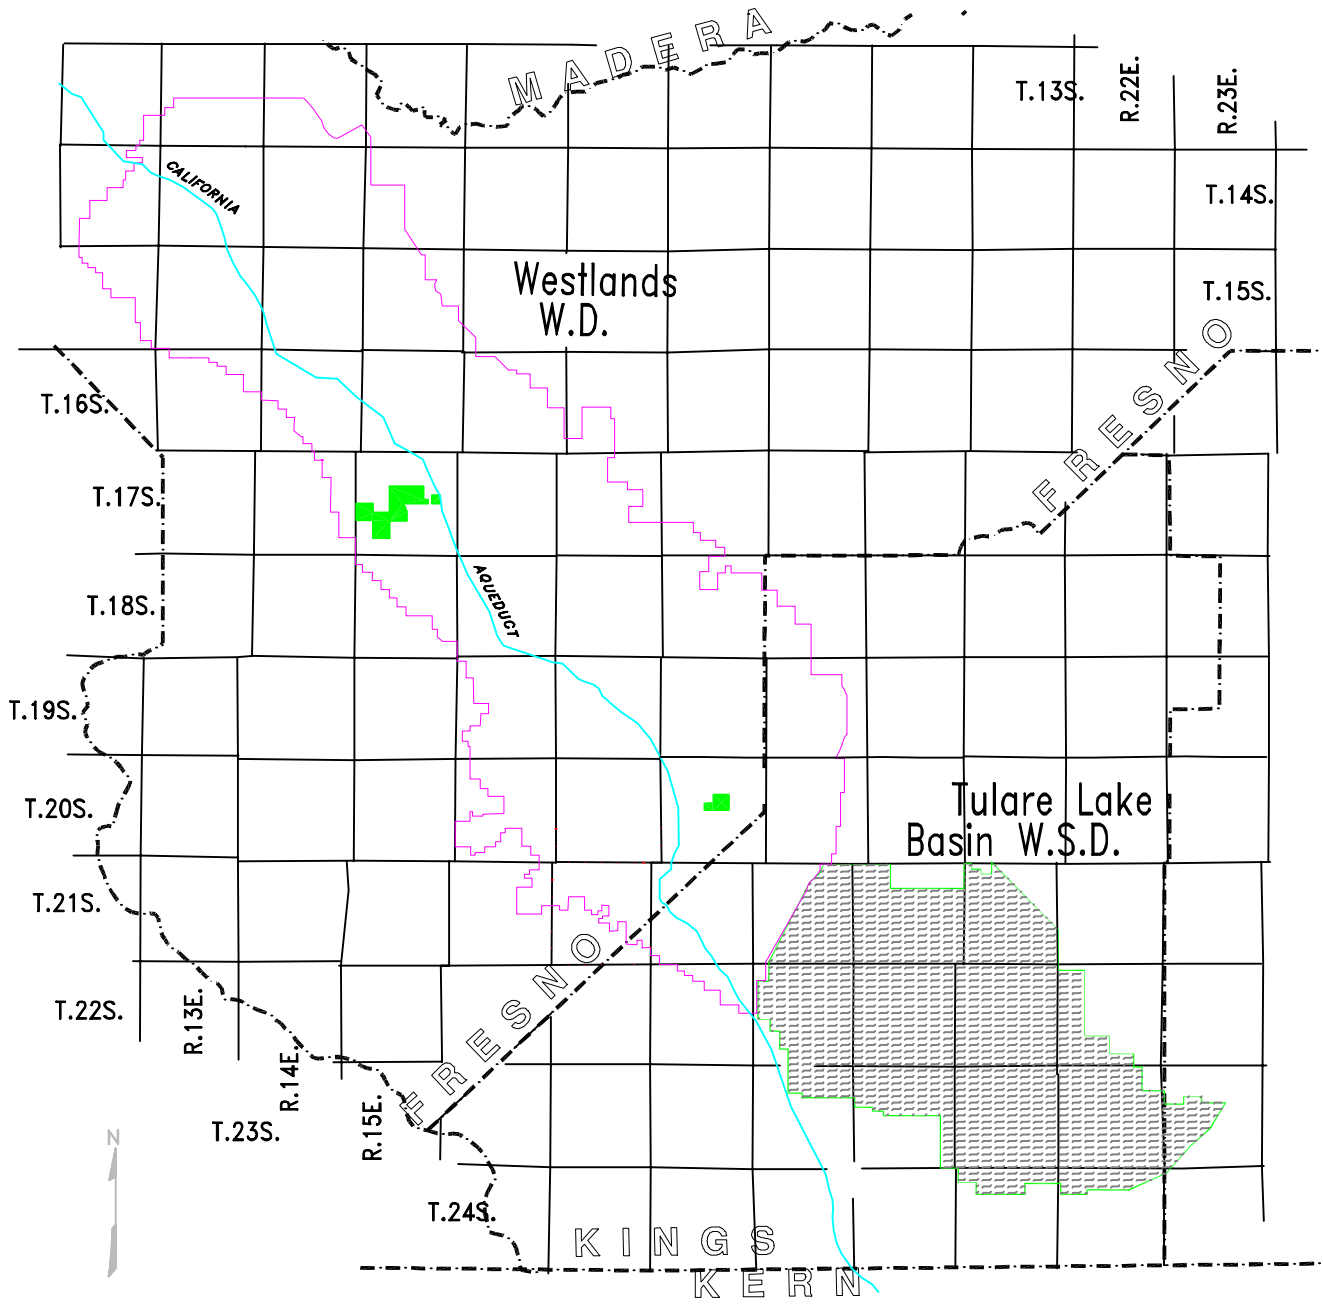

**AREAS OF WATER TRANSFER FROM
TULARE LAKE BASIN WATER
STORAGE DISTRICT TO
WESTLANDS WATER DISTRICT**

UNDER STATE WATER RIGHT
PERMIT 16482, APPLICATION 17512

■ WWD AREAS INVOLVED IN TRANSFER