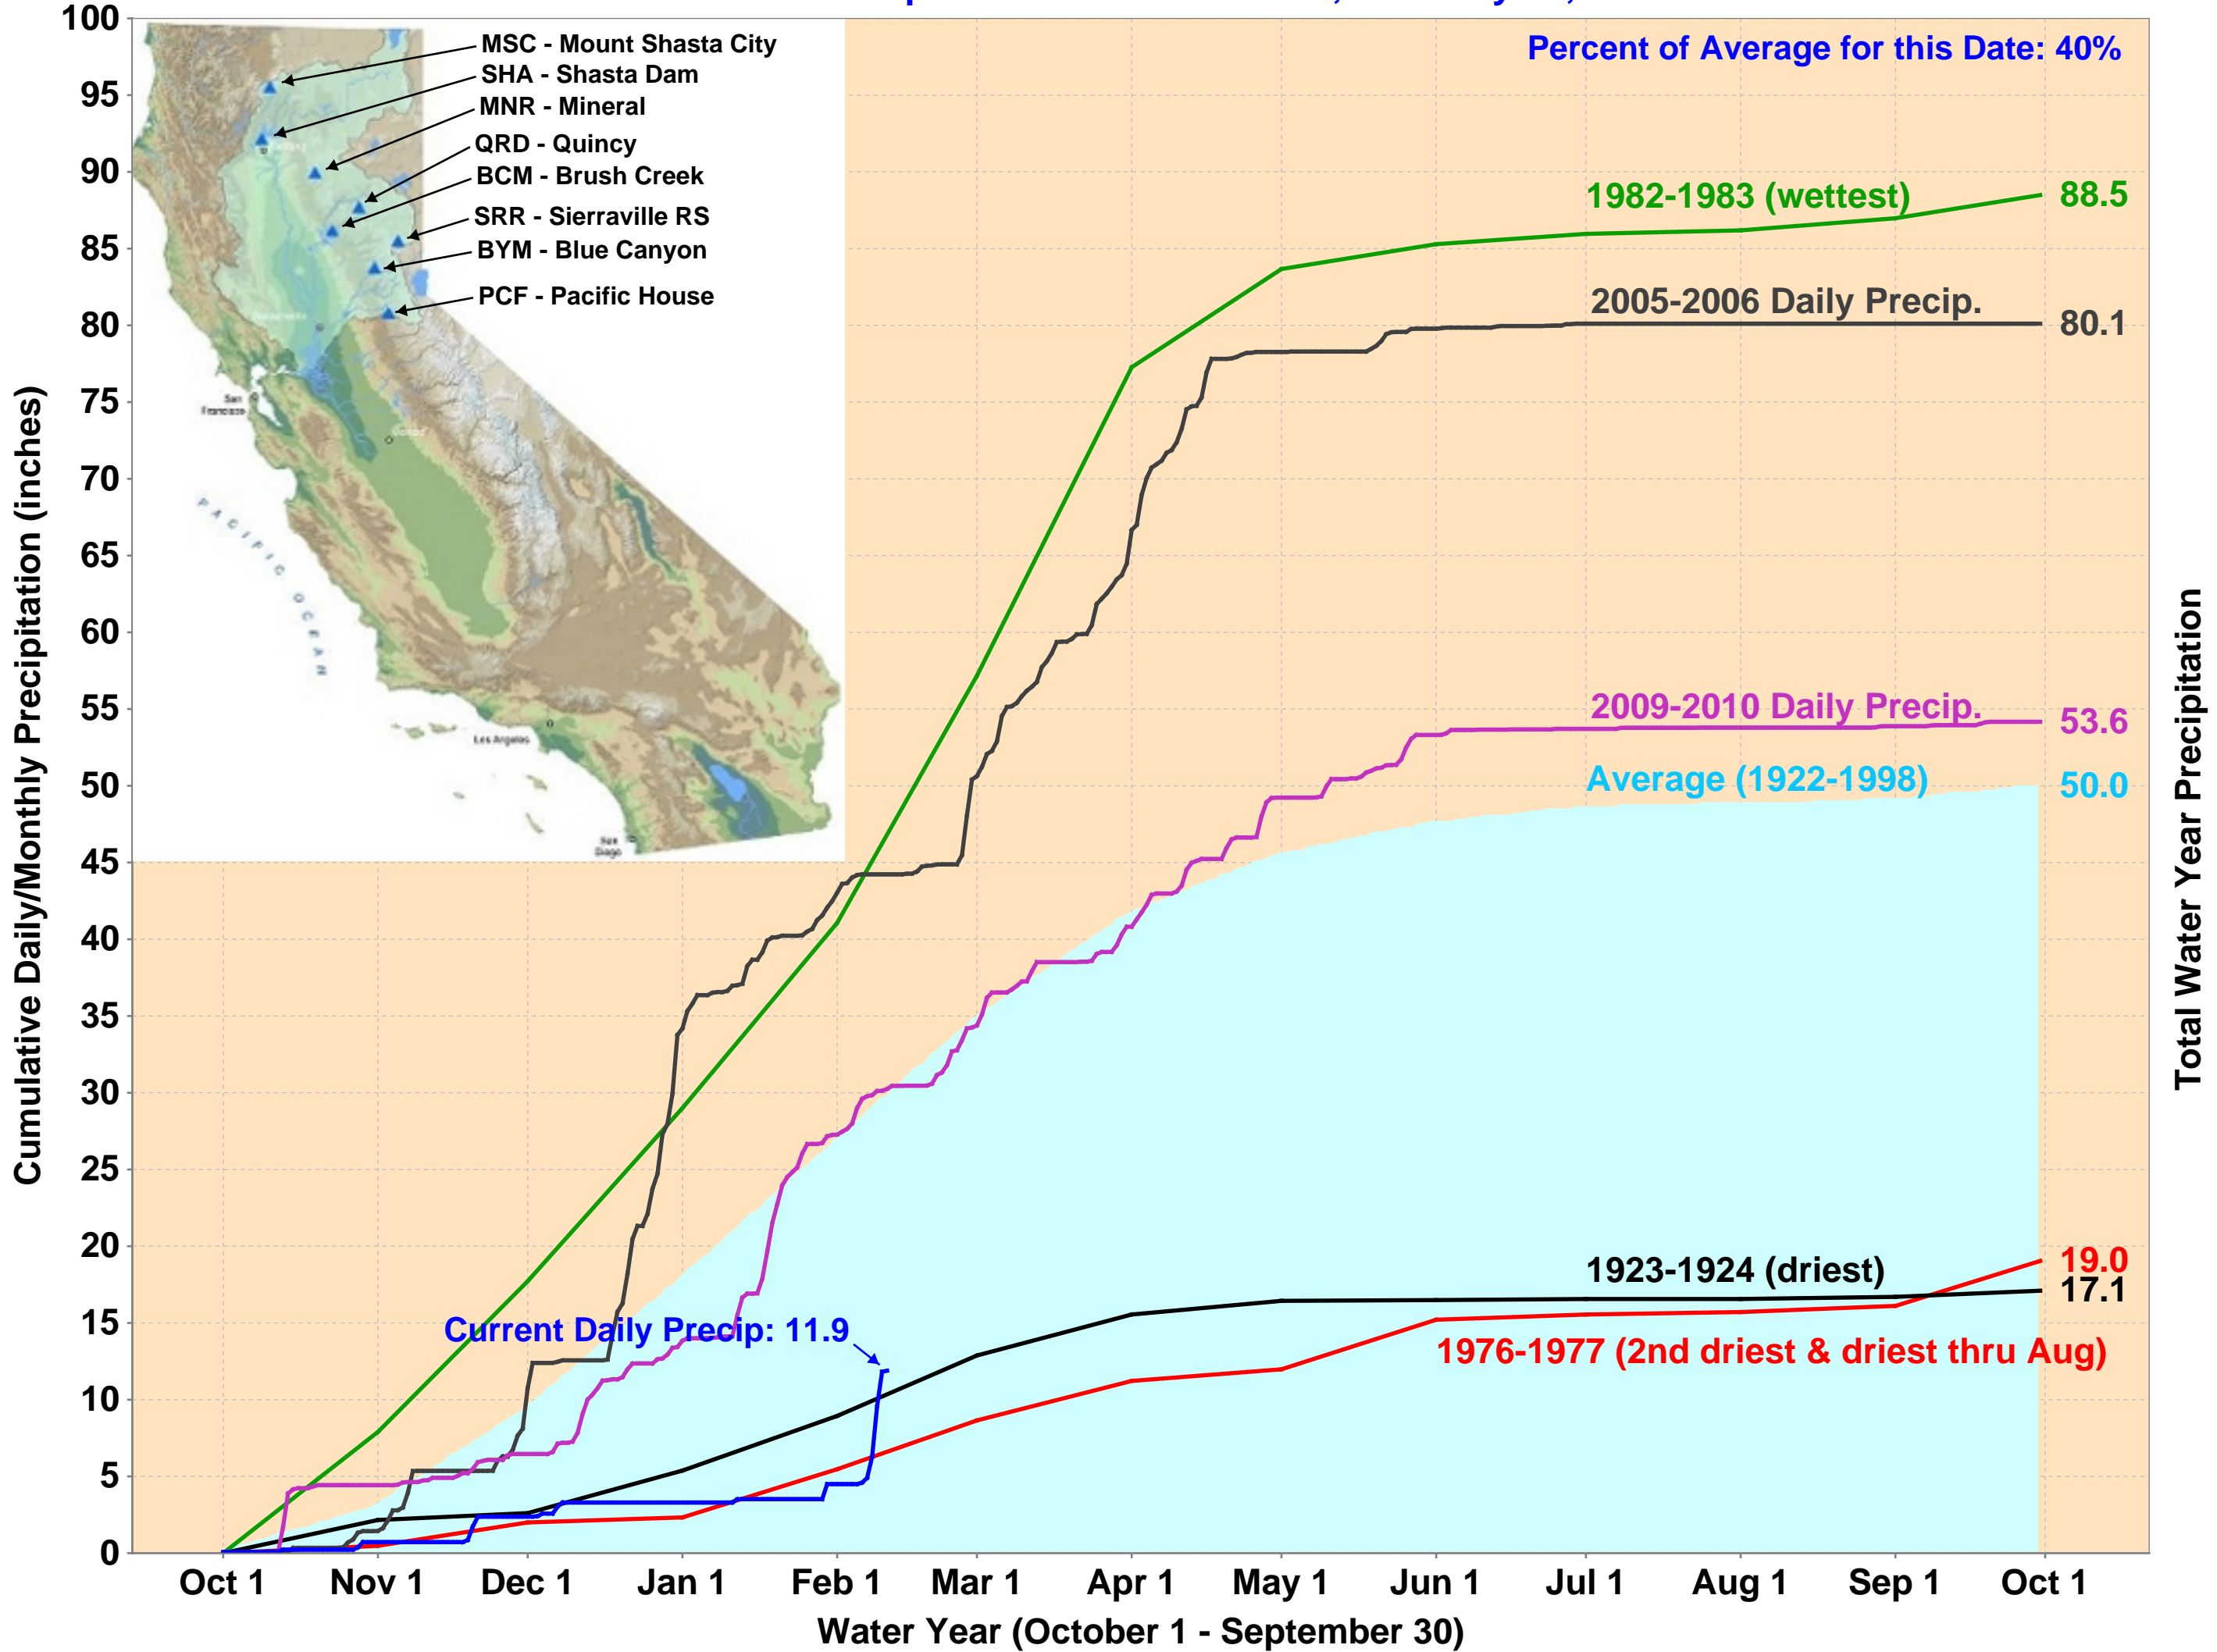

# Northern Sierra Precipitation: 8-Station Index, February 11, 2014

# San Joaquin Precipitation: 5-Station Index, February 11, 2014