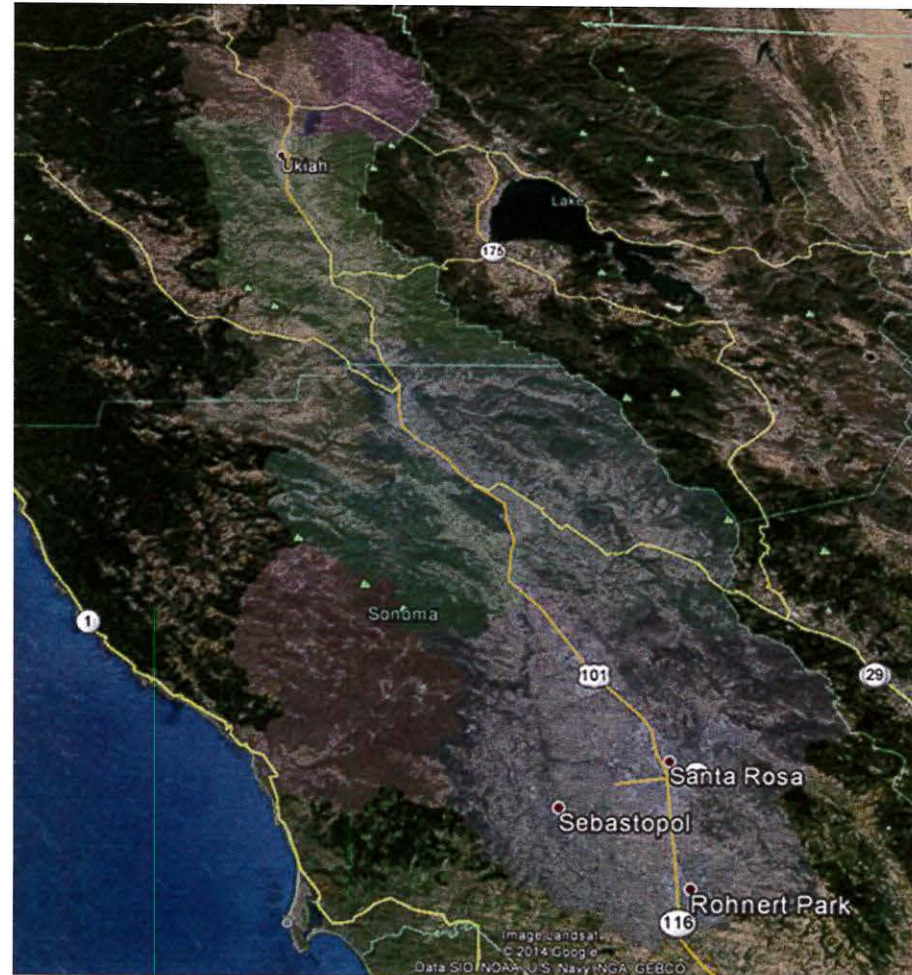

Sonoma Water Photographs in Vicinity of Main Diversion Facilities at Mirabel Park

Russian River Downstream of Mirabel Park Production
Facilities on July 12, 2016

Russian River Watershed

Sonoma Water

Photographs of Russian River Downstream of River Diversion System at Mirabel Park on June 15, 2018

Mirabel Inflatable Dam and Fish Ladder

Sonoma Water Photographs in Vicinity of Main Diversion Facilities at Mirabel Park

Russian River Downstream of Mirabel Park Production
Facilities on July 12, 2016

Russian River Watershed

Sonoma Water
Photographs of Russian River Downstream of River
Diversion System at Mirabel Park on June 15, 2018

Mirabel Inflatable Dam and Fish Ladder