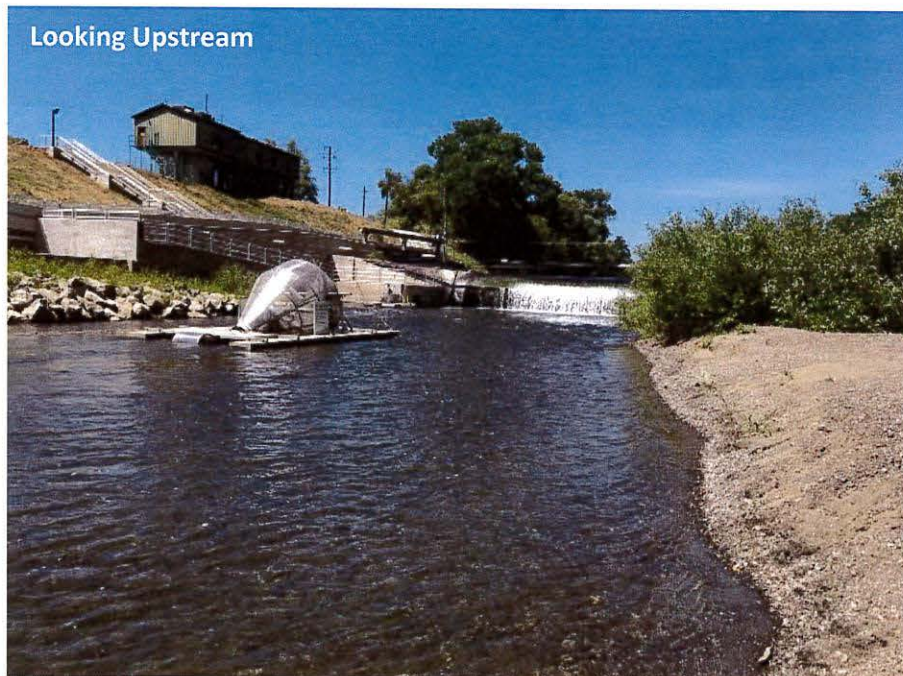

Sonoma Water Photographs in Vicinity of Main Diversion Facilities at Mirabel Park

Russian River Downstream of Mirabel Park Production
Facilities on July 12, 2016

Russian River Watershed

Sonoma Water

Photographs of Russian River Downstream of River Diversion System at Mirabel Park on June 15, 2018

Mirabel Inflatable Dam and Fish Ladder

Sonoma Water Photographs in Vicinity of Main Diversion Facilities at Mirabel Park

Russian River Downstream of Mirabel Park Production
Facilities on July 12, 2016

Russian River Watershed

Sonoma Water
Photographs of Russian River Downstream of River
Diversion System at Mirabel Park on June 15, 2018

Mirabel Inflatable Dam and Fish Ladder