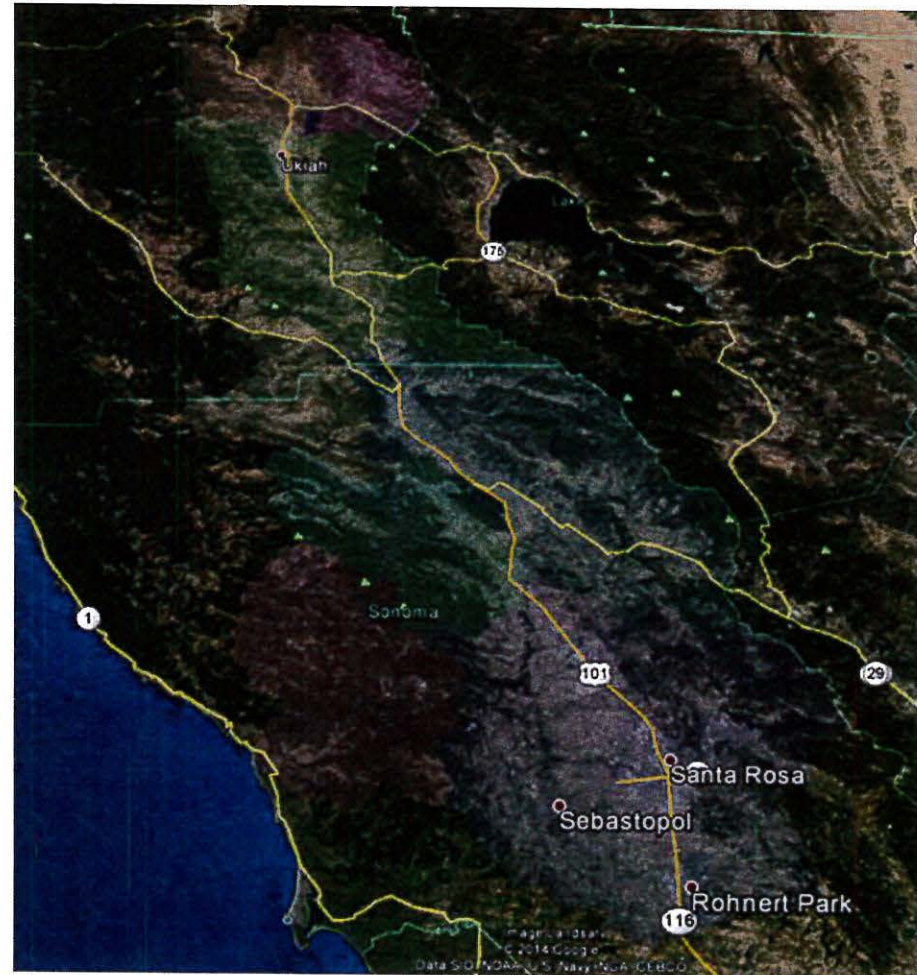

Sonoma Water Photographs in Vicinity of Main Diversion Facilities at Mirabel Park

Russian River Downstream of Mirabel Park Production
Facilities on July 12, 2016

Russian River Watershed

Sonoma Water

Photographs of Russian River Downstream of River Diversion System at Mirabel Park on June 15, 2018

Mirabel Inflatable Dam and Fish Ladder

Sonoma Water Photographs in Vicinity of Main Diversion Facilities at Mirabel Park

Russian River Downstream of Mirabel Park Production
Facilities on July 12, 2016

Russian River Watershed

Sonoma Water
Photographs of Russian River Downstream of River
Diversion System at Mirabel Park on June 15, 2018

Mirabel Inflatable Dam and Fish Ladder