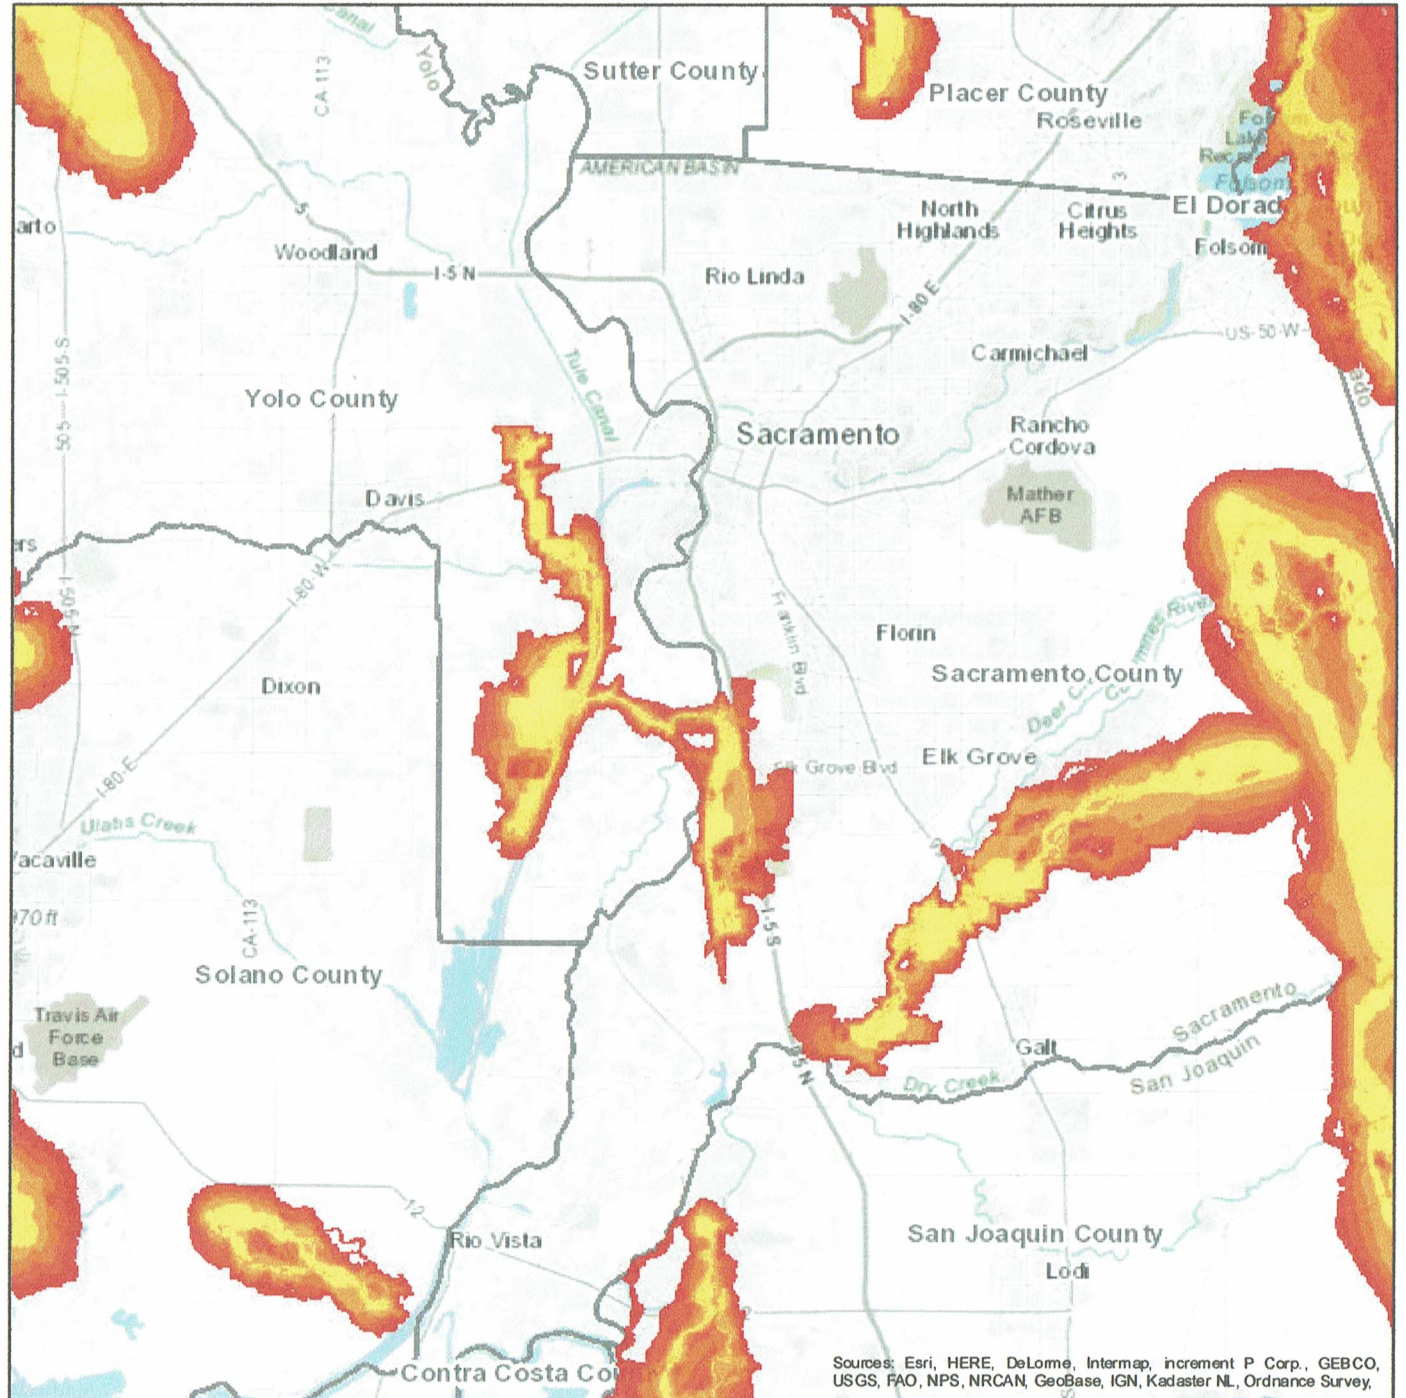

FIGURE 2

Map of North Delta Essential Connectivity Areas

ECOS-8

Essential Connectivity Areas - California
Essential Habitat Connectivity (CEHC)
[ds620]

- More Permeable
-
-
- Less Permeable

November 26, 2017

Sources: Esri, HERE, DeLorme, Intermap, increment P Corp., GEBCO, USGS, FAO, NPS, NRCAN, GeoBase, IGN, Kadaster NL, Ordnance Survey,