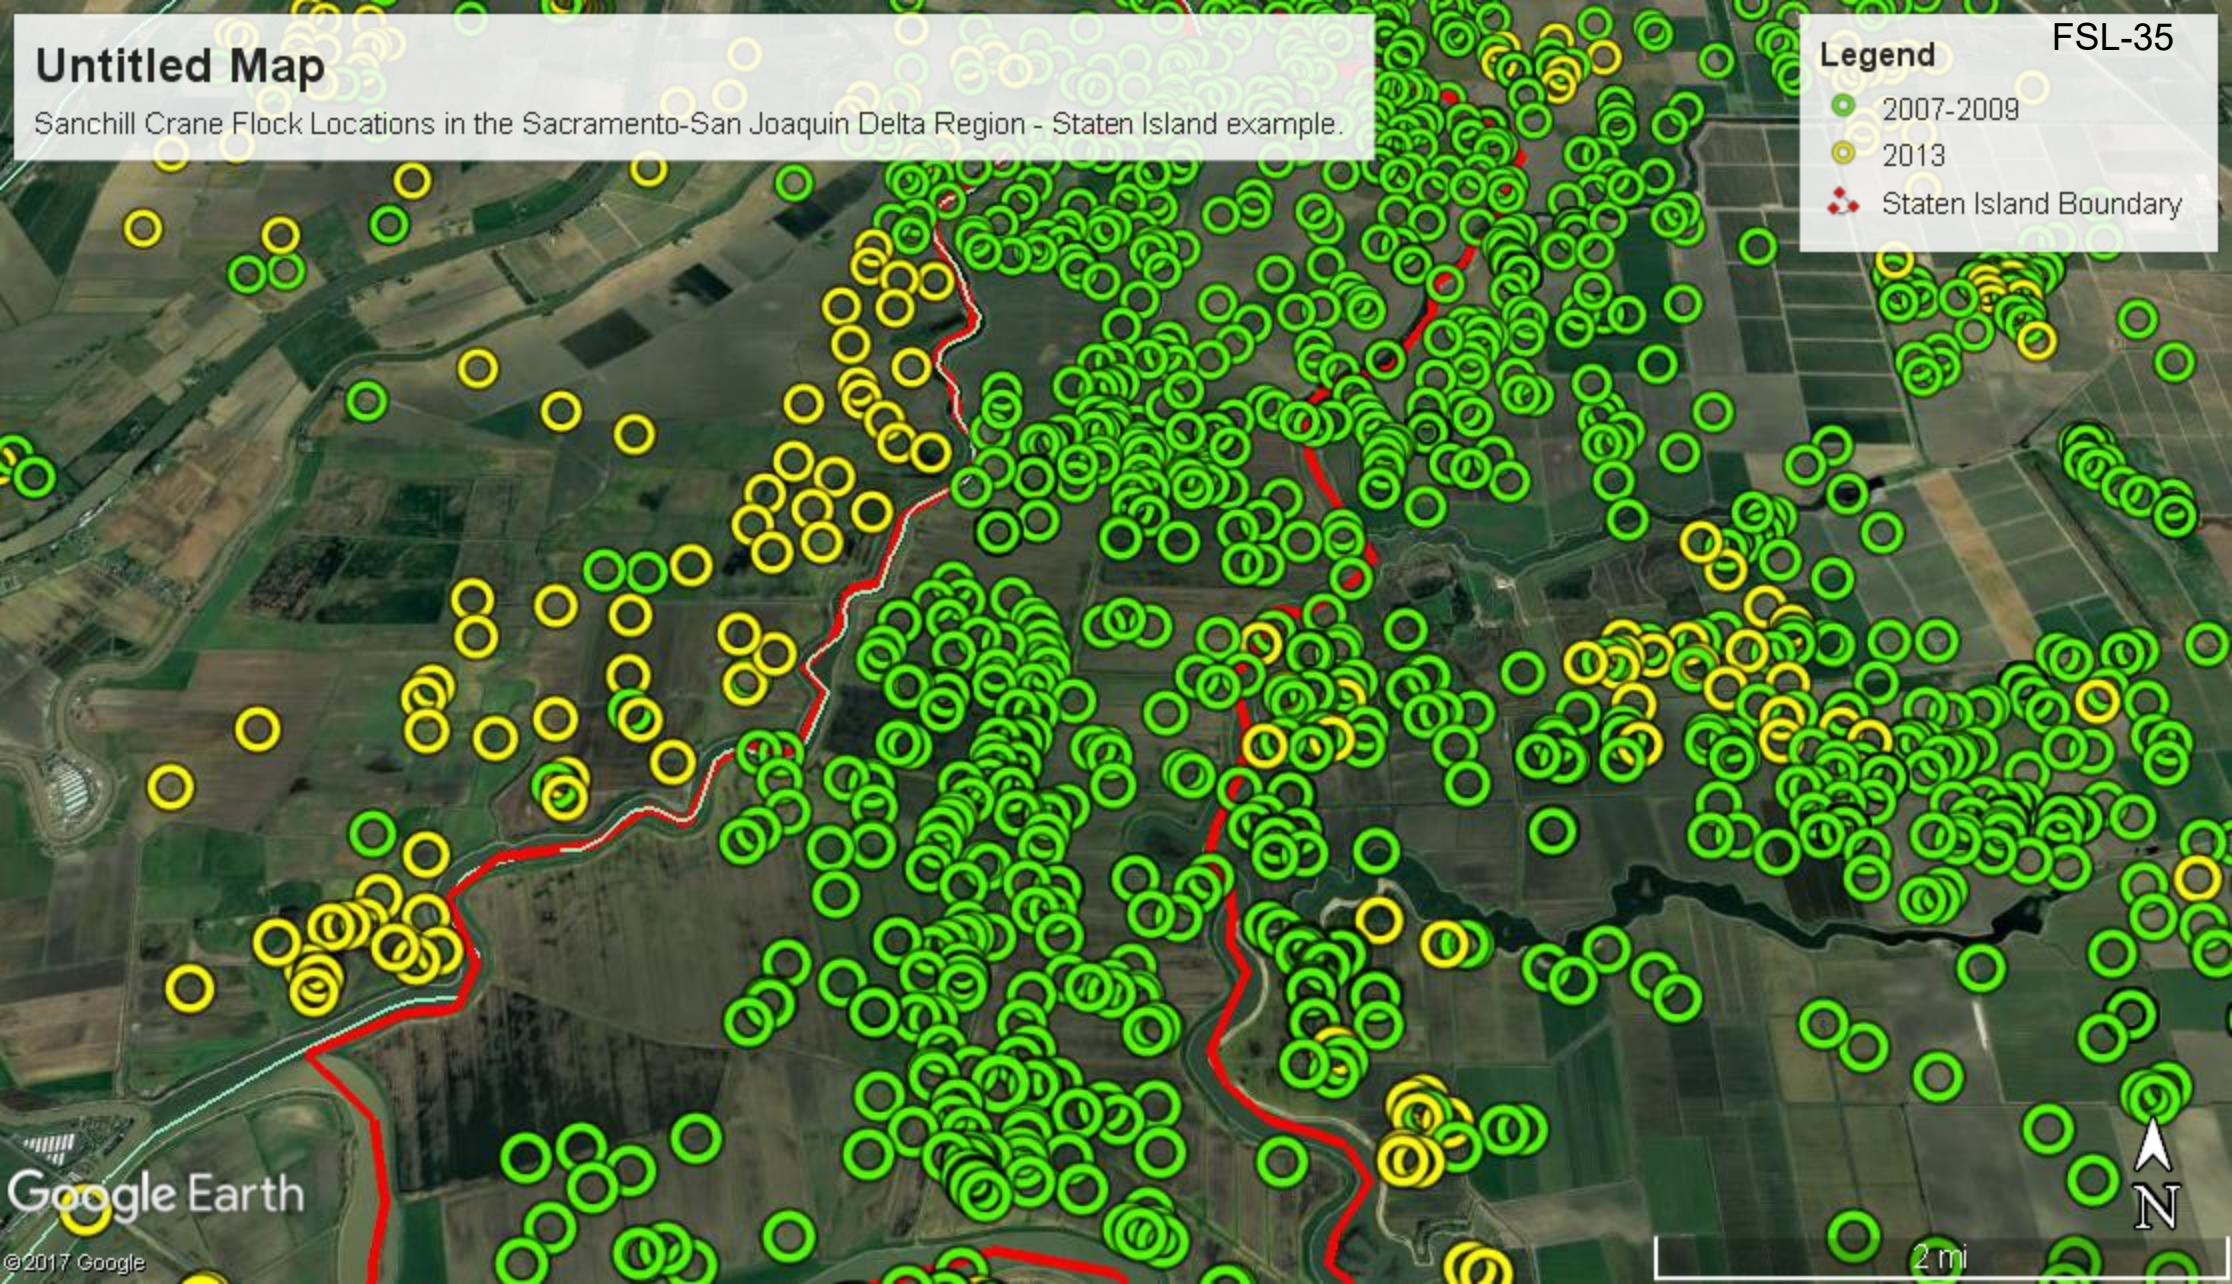

# Untitled Map

Sanchill Crane Flock Locations in the Sacramento-San Joaquin Delta Region - Staten Island example.

**Legend** FSL-35

- 2007-2009
- 2013
- Staten Island Boundary

Google Earth

©2017 Google

2 mi